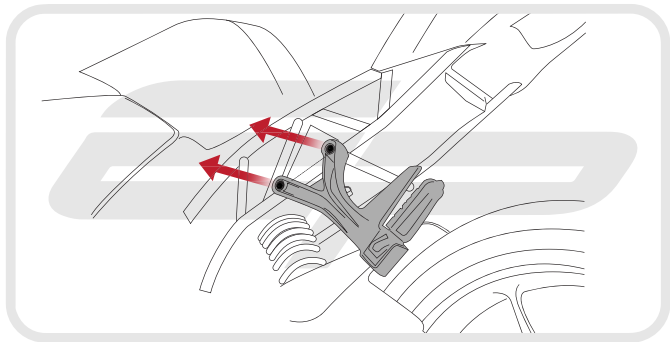

EVOTECH®
P E R F O R M A N C E