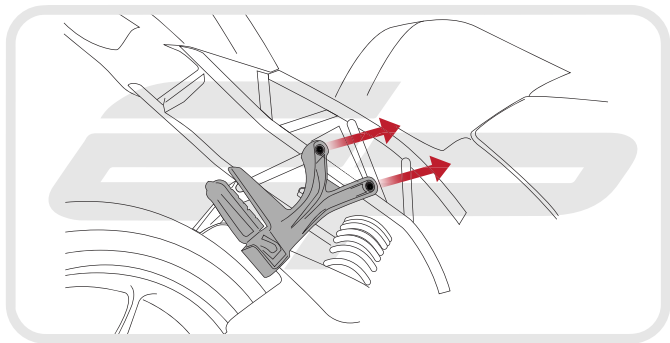

EVOTECH®
P E R F O R M A N C E

Installation Instructions

**KTM RC125 2014
PILLION FOOTREST BLANKING COVER**

Product Reference - 11964

Kit Contents

- (A)** 1 x Footrest Blanking Cover
- (B)** 4 x M8 x 16 Socket Button Head Screws