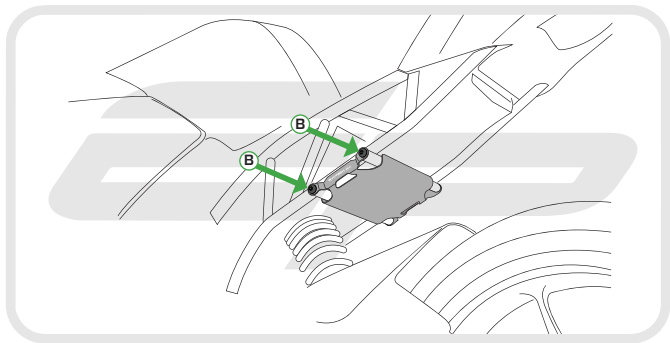

EVOTECH®
P E R F O R M A N C E