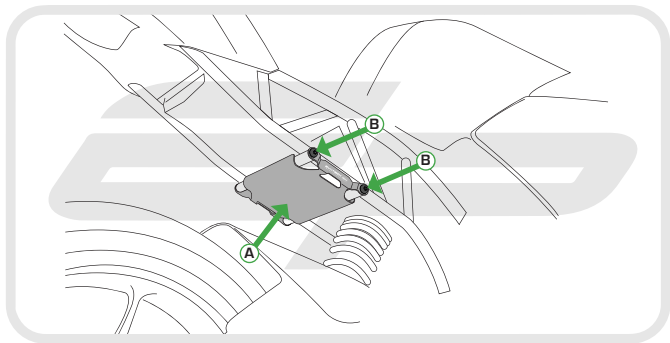

EVOTECH®
P E R F O R M A N C E