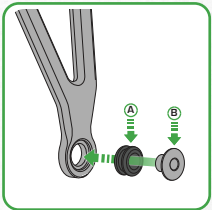

## Kit Contents

- (A)** 1 x Grommet
- (B)** 1 x Top Hat Washer
- (C)** 1 x Large Washer
- (D)** 1 x Anodised Washer
- (E)** 1 x M8 x 25mm Black Button Head Bolt
- (F)** 2 x M8 x 20mm Black Button Head Bolt
- (G)** 2 x M8 Black Washer
- (H)** 2 x M8 x 16mm Black Button Head Bolt