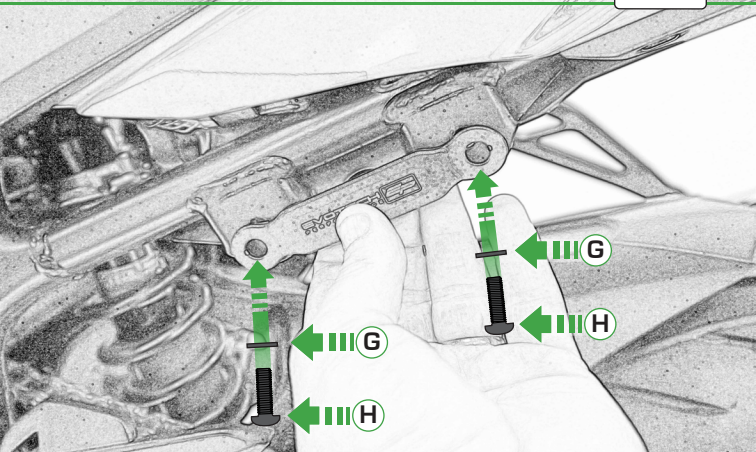

## Kit Contents

- (A)** 1 x Grommet
- (B)** 1 x Top Hat Washer
- (C)** 1 x Large Washer
- (D)** 1 x Anodised Washer
- (E)** 1 x M8 x 25mm Black Button Head Bolt
- (F)** 2 x M8 x 20mm Black Button Head Bolt
- (G)** 2 x M8 Black Washer
- (H)** 2 x M8 x 16mm Black Button Head Bolt