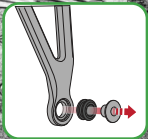

## Kit Contents

- (A)** 1 x Grommet
- (B)** 1 x Top Hat Washer
- (C)** 1 x Large Washer
- (D)** 1 x Anodised Washer
- (E)** 1 x M8 x 25mm Black Button Head Bolt
- (F)** 2 x M8 x 20mm Black Button Head Bolt
- (G)** 2 x M8 Black Washer
- (H)** 2 x M8 x 16mm Black Button Head Bolt