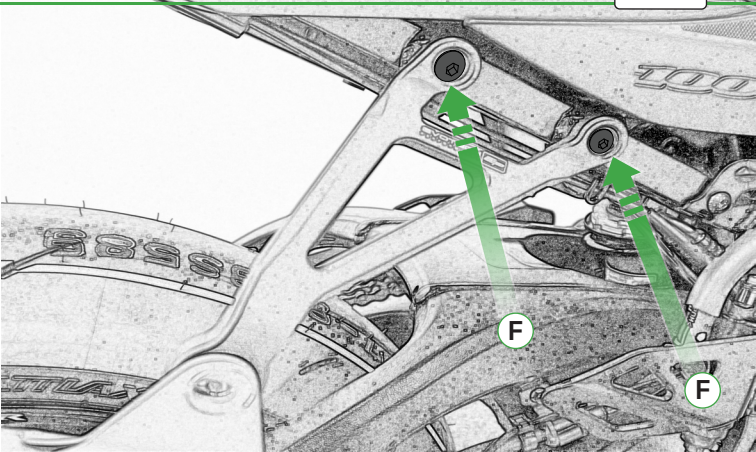

**EVOTECH**®  
P E R F O R M A N C E

**Suzuki GSXR1000**

**Exhaust Hanger**

**Installation Instructions**

**Product No: PRN013570**

## Kit Contents

- (A)** 1 x Grommet
- (B)** 1 x Top Hat Washer
- (C)** 1 x Large Washer
- (D)** 1 x Anodised Washer
- (E)** 1 x M8 x 25mm Black Button Head Bolt
- (F)** 2 x M8 x 20mm Black Button Head Bolt
- (G)** 2 x M8 Black Washer
- (H)** 2 x M8 x 16mm Black Button Head Bolt