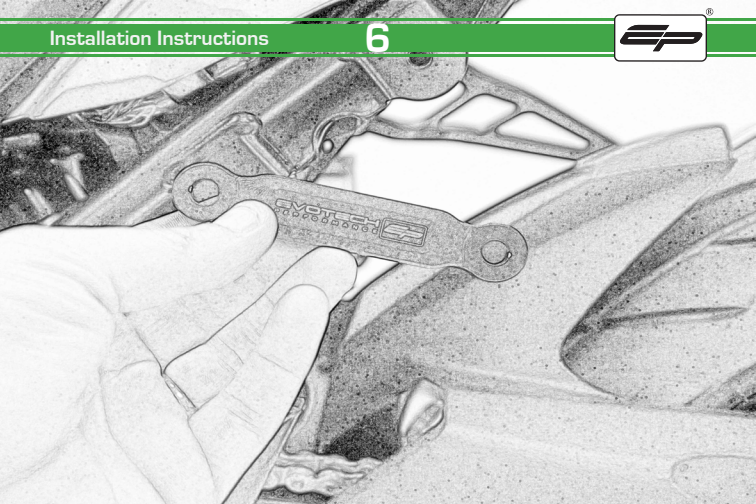

## Kit Contents

- (A)** 1 x Grommet
- (B)** 1 x Top Hat Washer
- (C)** 1 x Large Washer
- (D)** 1 x Anodised Washer
- (E)** 1 x M8 x 25mm Black Button Head Bolt
- (F)** 2 x M8 x 20mm Black Button Head Bolt
- (G)** 2 x M8 Black Washer
- (H)** 2 x M8 x 16mm Black Button Head Bolt