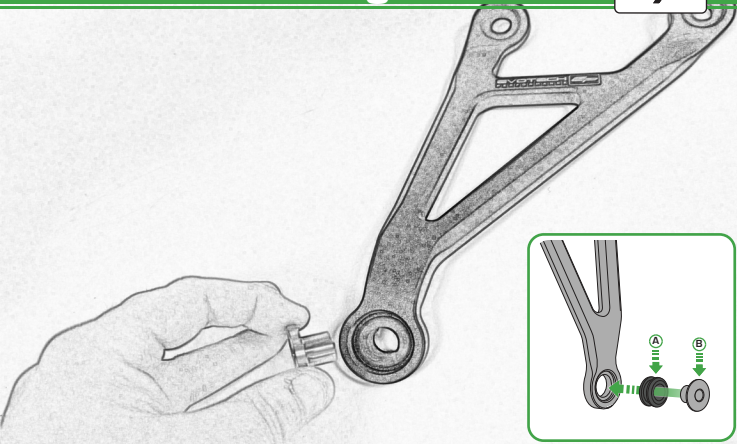

**EVOTECH**®  
P E R F O R M A N C E

**Suzuki GSXR1000**

**Exhaust Hanger**

**Installation Instructions**

**Product No: PRN013570**

## Kit Contents

- (A)** 1 x Grommet
- (B)** 1 x Top Hat Washer
- (C)** 1 x Large Washer
- (D)** 1 x Anodised Washer
- (E)** 1 x M8 x 25mm Black Button Head Bolt
- (F)** 2 x M8 x 20mm Black Button Head Bolt
- (G)** 2 x M8 Black Washer
- (H)** 2 x M8 x 16mm Black Button Head Bolt