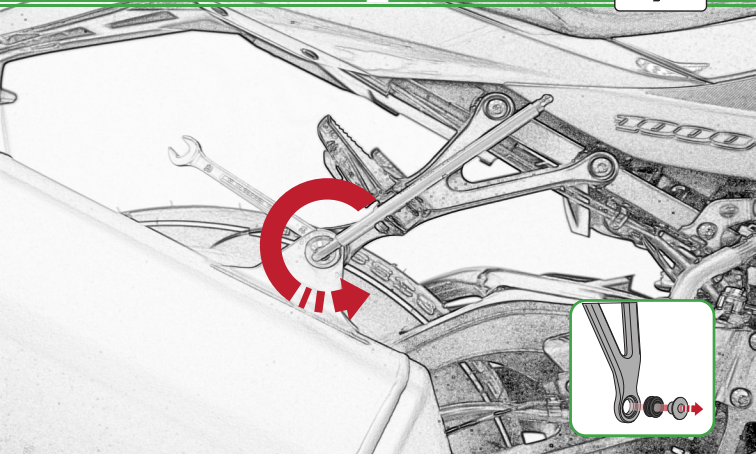

**EVOTECH**®  
P E R F O R M A N C E

**Suzuki GSXR1000**

**Exhaust Hanger**

**Installation Instructions**

**Product No: PRN013570**

## Kit Contents

- (A)** 1 x Grommet
- (B)** 1 x Top Hat Washer
- (C)** 1 x Large Washer
- (D)** 1 x Anodised Washer
- (E)** 1 x M8 x 25mm Black Button Head Bolt
- (F)** 2 x M8 x 20mm Black Button Head Bolt
- (G)** 2 x M8 Black Washer
- (H)** 2 x M8 x 16mm Black Button Head Bolt