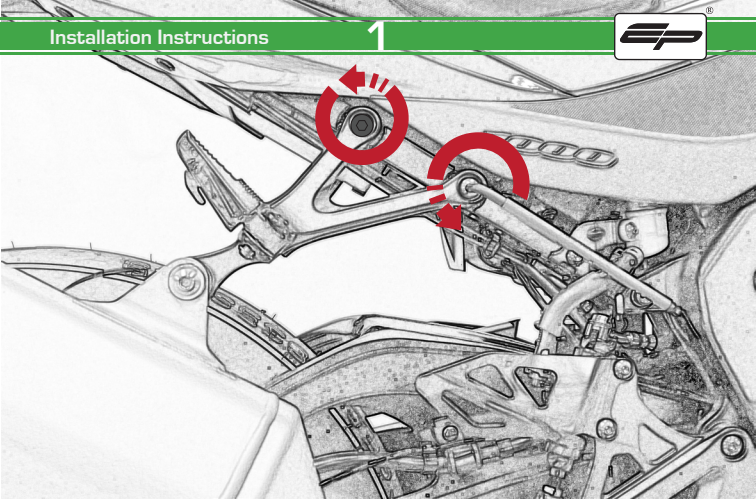

**EVOTECH**®  
P E R F O R M A N C E

**Suzuki GSXR1000**

**Exhaust Hanger**

**Installation Instructions**

**Product No: PRN013570**

## Kit Contents

- (A)** 1 x Grommet
- (B)** 1 x Top Hat Washer
- (C)** 1 x Large Washer
- (D)** 1 x Anodised Washer
- (E)** 1 x M8 x 25mm Black Button Head Bolt
- (F)** 2 x M8 x 20mm Black Button Head Bolt
- (G)** 2 x M8 Black Washer
- (H)** 2 x M8 x 16mm Black Button Head Bolt