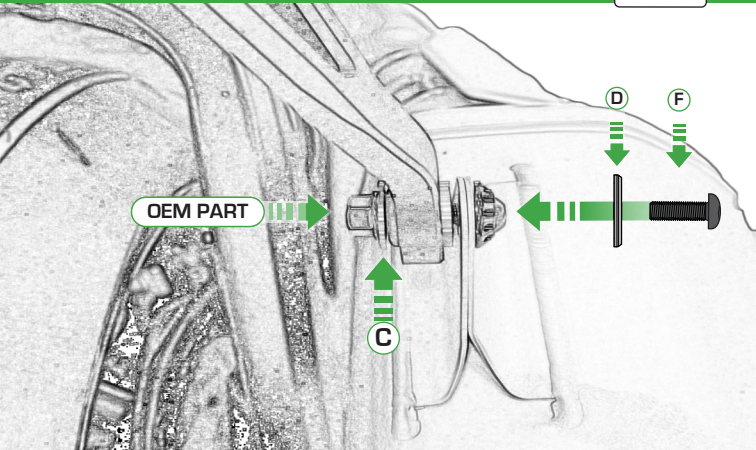

## Kit Contents

- (A)** 1 x Grommet
- (B)** 1 x Top Hat Washer
- (C)** 1 x Large Washer
- (D)** 1 x Anodised Washer
- (E)** 1 x M8 x 25mm Black Button Head Bolt
- (F)** 2 x M8 x 20mm Black Button Head Bolt
- (G)** 2 x M8 Black Washer
- (H)** 2 x M8 x 16mm Black Button Head Bolt