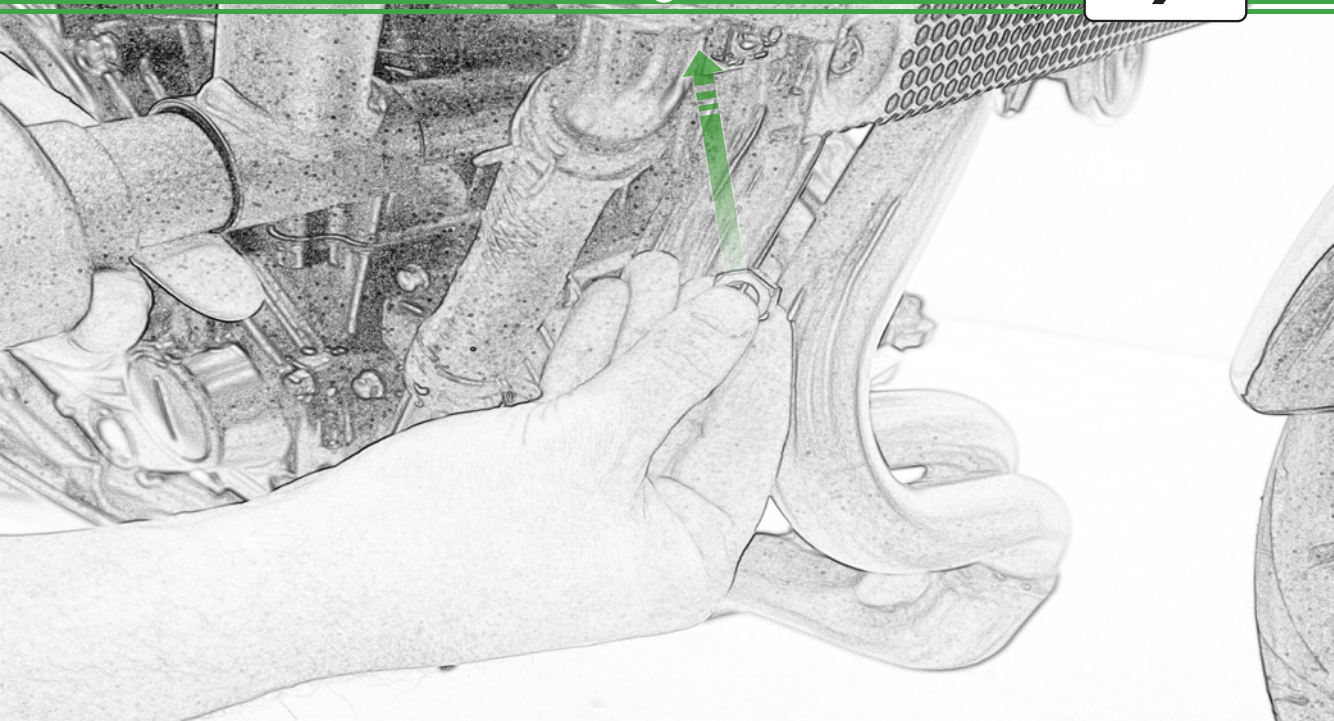

EVOTECH®
P E R F O R M A N C E

www.evotech-performance.com

Kawasaki Z650RS Crash Protection

Product No: PRN013644

Kit Contents

- Ⓐ 1 x Long Spacer L/H Side
- Ⓑ 1 x Short Spacer R/H Side
- Ⓒ 2 x M10 x 190 Caphead
- Ⓓ 2 x Bobbin Head
- Ⓔ 2 x M10 Washer
- Ⓕ 2 x Polyurathane Washer

Caution

Fully
Tighten 45Nm

A red triangle with a white exclamation mark inside, indicating a warning or caution.

Caution Fully Tighten 45Nm

Repeat stages
1 - 7 for the left
hand side

EVOTECH[®]
P E R F O R M A N C E