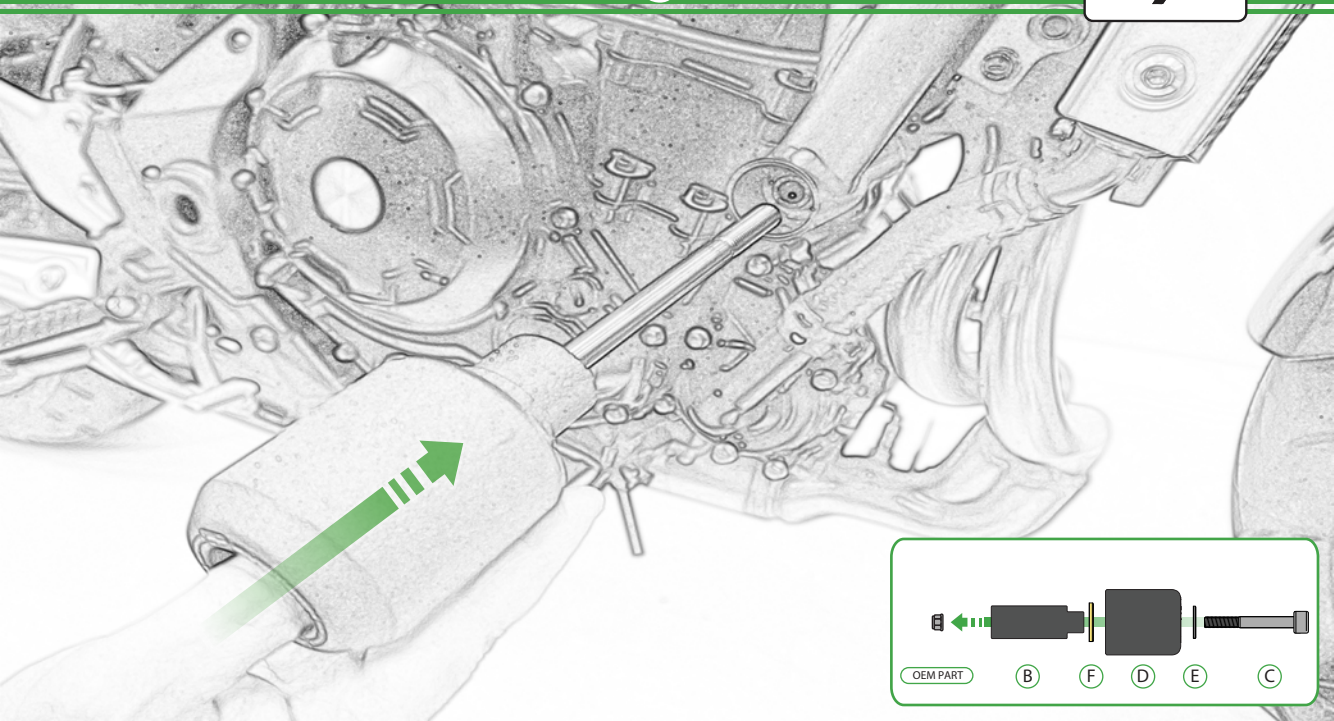

EVOTECH®
P E R F O R M A N C E

www.evotech-performance.com

Kawasaki Z650RS Crash Protection

Product No: PRN013644

Kit Contents

- Ⓐ 1 x Long Spacer L/H Side
- Ⓑ 1 x Short Spacer R/H Side
- Ⓒ 2 x M10 x 190 Caphead
- Ⓓ 2 x Bobbin Head
- Ⓔ 2 x M10 Washer
- Ⓕ 2 x Polyurathane Washer

Caution

Fully
Tighten 45Nm

A red triangle with a white exclamation mark inside, indicating a warning or caution.

Caution Fully Tighten 45Nm

Repeat stages
1 - 7 for the left
hand side

EVOTECH[®]
P E R F O R M A N C E