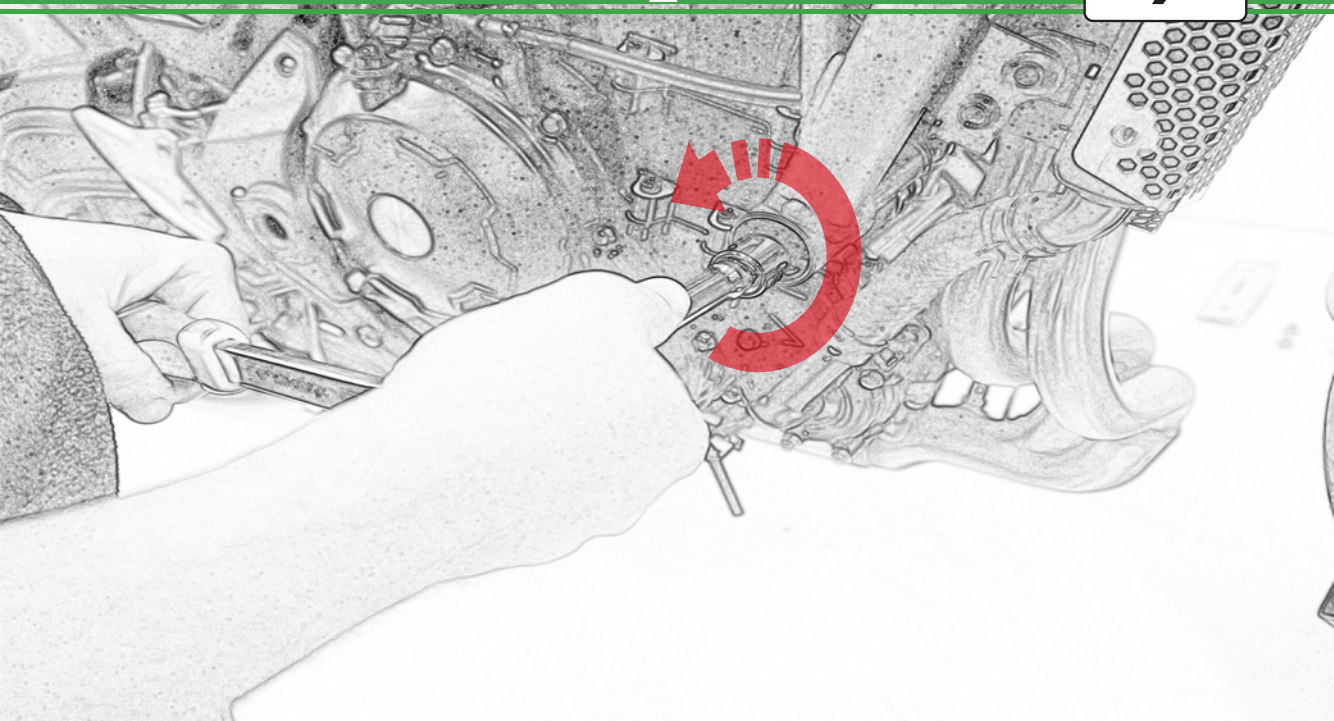

EVOTECH®
P E R F O R M A N C E

www.evotech-performance.com

Kawasaki Z650RS Crash Protection

Product No: PRN013644

Kit Contents

- Ⓐ 1 x Long Spacer L/H Side
- Ⓑ 1 x Short Spacer R/H Side
- Ⓒ 2 x M10 x 190 Caphead
- Ⓓ 2 x Bobbin Head
- Ⓔ 2 x M10 Washer
- Ⓕ 2 x Polyurathane Washer

Caution

Fully
Tighten 45Nm

A red triangle with a white exclamation mark inside, indicating a warning or caution.

Caution Fully Tighten 45Nm

Repeat stages
1 - 7 for the left
hand side

EVOTECH[®]
P E R F O R M A N C E