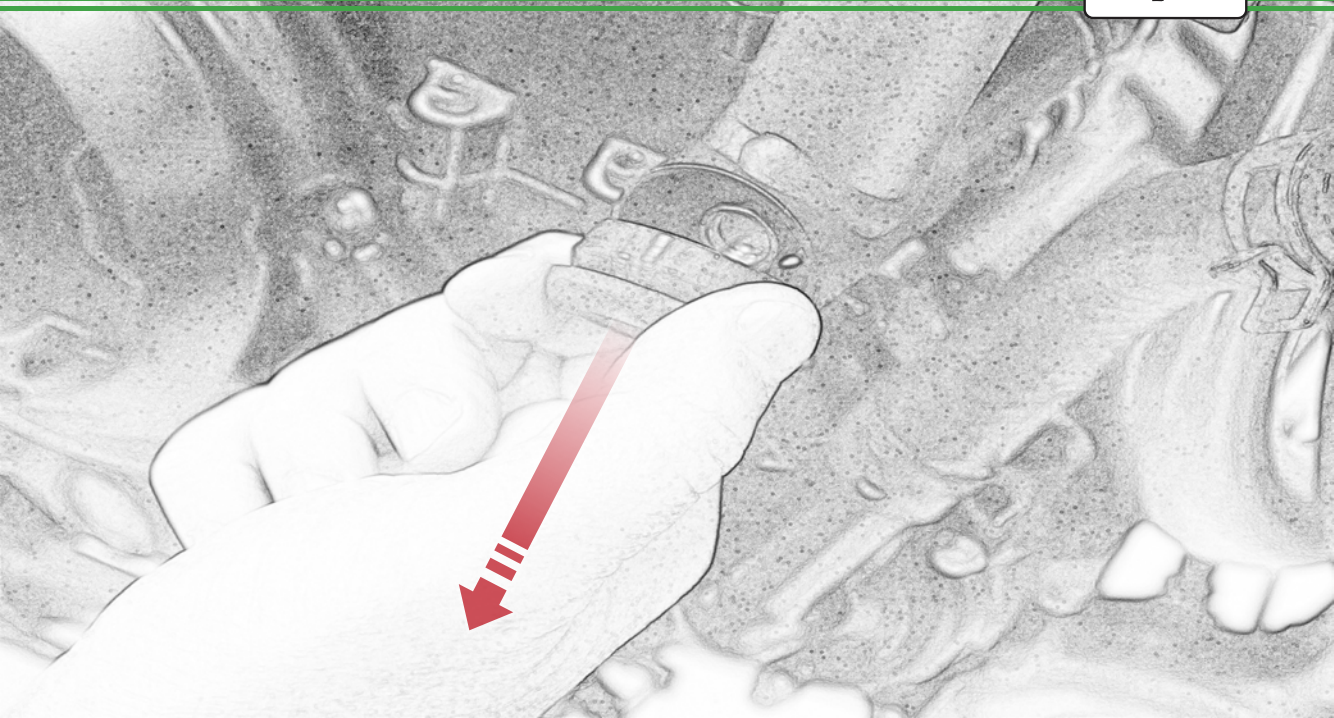

EVOTECH®
P E R F O R M A N C E

www.evotech-performance.com

Kawasaki Z650RS Crash Protection

Product No: PRN013644

Kit Contents

- Ⓐ 1 x Long Spacer L/H Side
- Ⓑ 1 x Short Spacer R/H Side
- Ⓒ 2 x M10 x 190 Caphead
- Ⓓ 2 x Bobbin Head
- Ⓔ 2 x M10 Washer
- Ⓕ 2 x Polyurathane Washer

Caution

Fully
Tighten 45Nm

A red triangle with a white exclamation mark inside, indicating a warning or caution.

Caution Fully Tighten 45Nm

Repeat stages
1 - 7 for the left
hand side

EVOTECH[®]
P E R F O R M A N C E