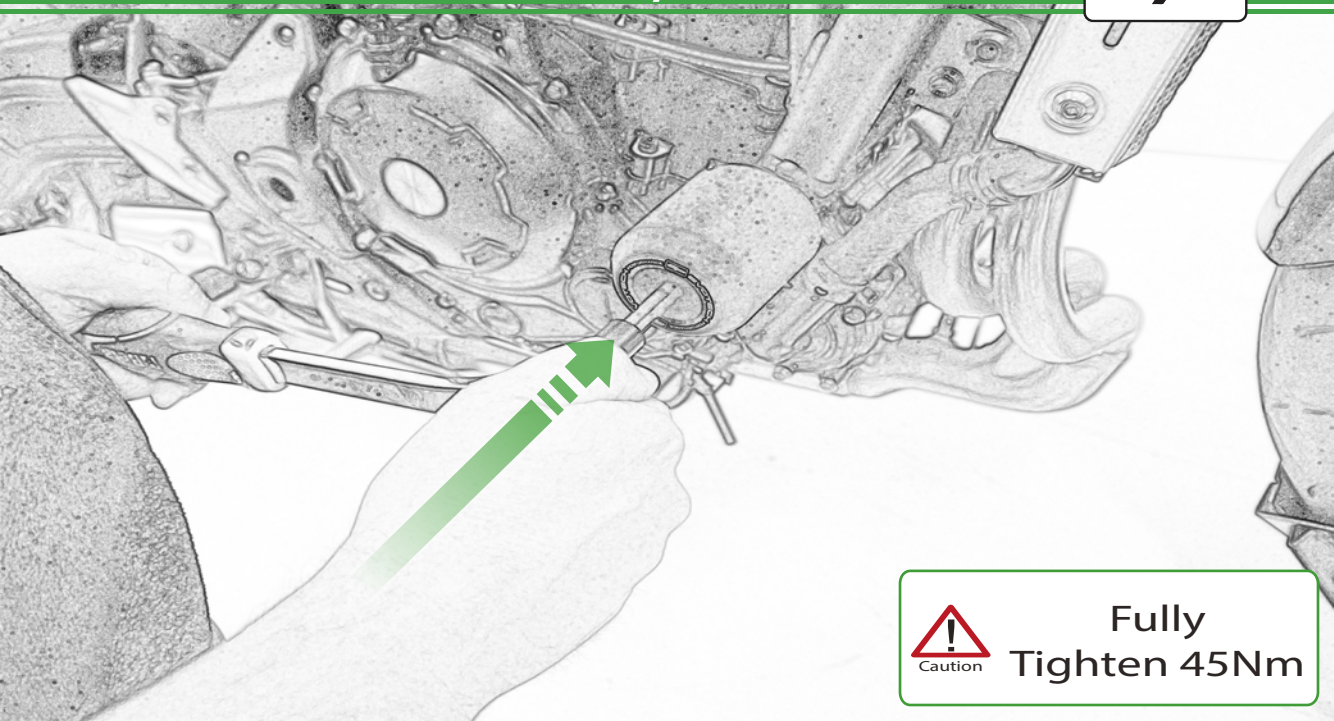

EVOTECH®
P E R F O R M A N C E

www.evotech-performance.com

Kawasaki Z650RS Crash Protection

Product No: PRN013644

Kit Contents

- Ⓐ 1 x Long Spacer L/H Side
- Ⓑ 1 x Short Spacer R/H Side
- Ⓒ 2 x M10 x 190 Caphead
- Ⓓ 2 x Bobbin Head
- Ⓔ 2 x M10 Washer
- Ⓕ 2 x Polyurathane Washer

Caution

Fully
Tighten 45Nm

A red triangle with a white exclamation mark inside, indicating a warning or caution.

Caution Fully Tighten 45Nm

Repeat stages
1 - 7 for the left
hand side

EVOTECH[®]
P E R F O R M A N C E