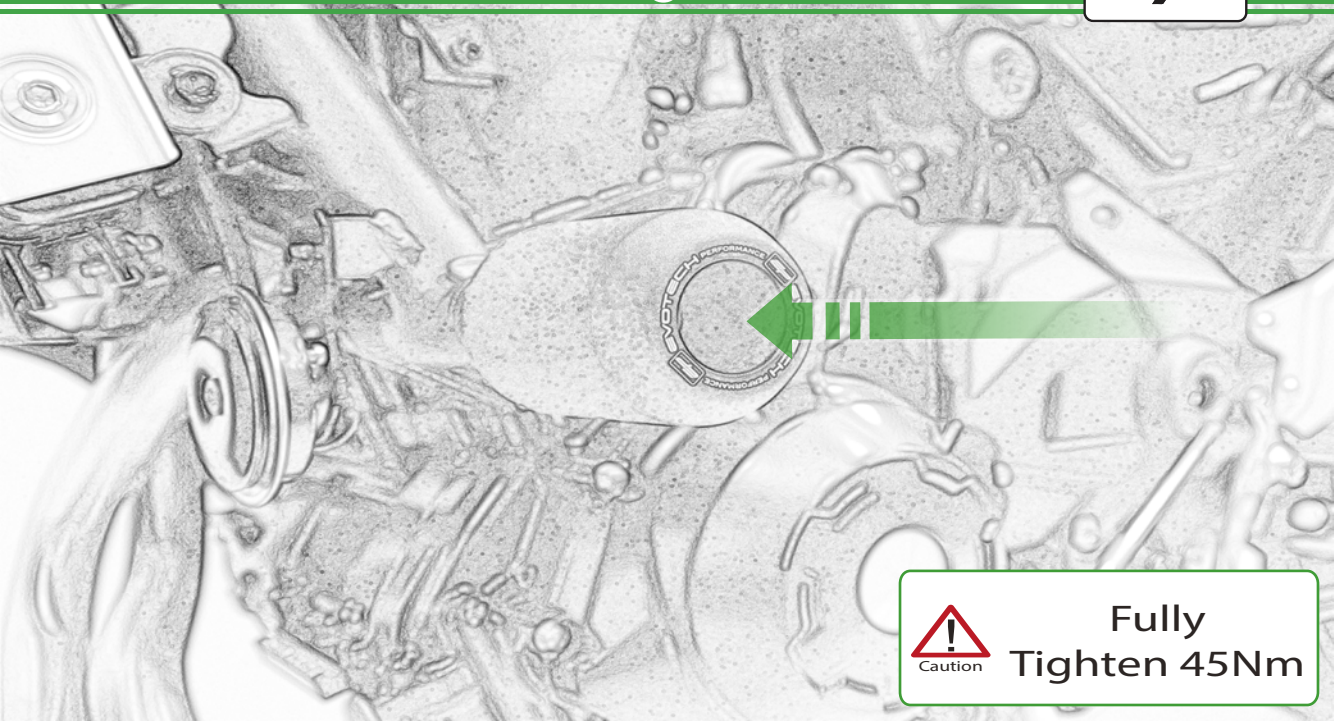

EVOTECH®
P E R F O R M A N C E

www.evotech-performance.com

Kawasaki Z650RS Crash Protection

Product No: PRN013644

Kit Contents

- Ⓐ 1 x Long Spacer L/H Side
- Ⓑ 1 x Short Spacer R/H Side
- Ⓒ 2 x M10 x 190 Caphead
- Ⓓ 2 x Bobbin Head
- Ⓔ 2 x M10 Washer
- Ⓕ 2 x Polyurathane Washer

Caution

Fully
Tighten 45Nm

A red triangle with a white exclamation mark inside, indicating a warning or caution.

Caution Fully Tighten 45Nm

Repeat stages
1 - 7 for the left
hand side

EVOTECH[®]
P E R F O R M A N C E