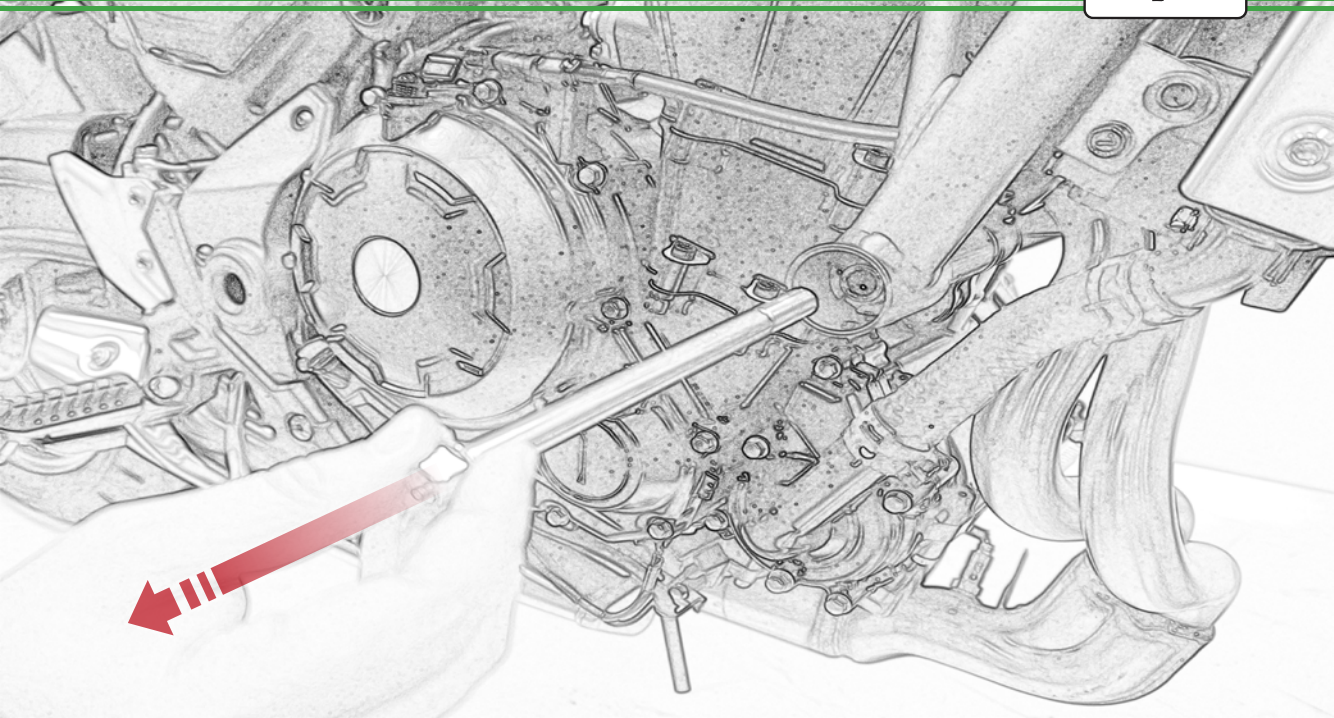

EVOTECH®
P E R F O R M A N C E

www.evotech-performance.com

Kawasaki Z650RS Crash Protection

Product No: PRN013644

Kit Contents

- Ⓐ 1 x Long Spacer L/H Side
- Ⓑ 1 x Short Spacer R/H Side
- Ⓒ 2 x M10 x 190 Caphead
- Ⓓ 2 x Bobbin Head
- Ⓔ 2 x M10 Washer
- Ⓕ 2 x Polyurathane Washer

Caution

Fully
Tighten 45Nm

A red triangle with a white exclamation mark inside, indicating a warning or caution.

Caution Fully Tighten 45Nm

Repeat stages
1 - 7 for the left
hand side

EVOTECH[®]
P E R F O R M A N C E