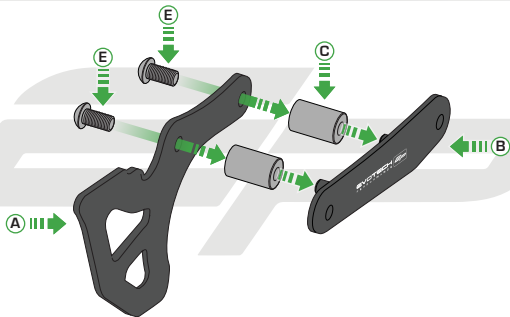

EVOTECH®
P E R F O R M A N C E

Installation Instructions

YAMAHA YZF-R6 2017+ CARBON FIBRE TOE GUARD

Product Reference - 12608

Kit Contents

- Ⓐ 1 x Carbon Fibre Toe Guard
- Ⓑ 1 x Mounting Plate
- Ⓒ 2 x Threaded Spacers
- Ⓓ 2 x M6 - 16 Socket Button Head Screws
- Ⓔ 2 x M6 - 12 Socket Button Head Screws
- Ⓕ 4 x Washers