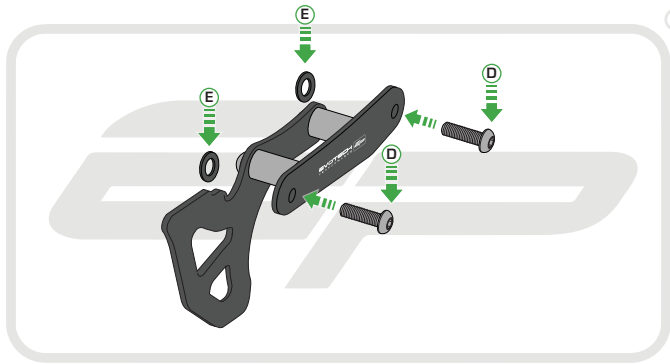

EVOTECH®
P E R F O R M A N C E

Installation Instructions

YAMAHA YZF-R6 2017+ CARBON FIBRE TOE GUARD

Product Reference - 12608

Kit Contents

- Ⓐ 1 x Carbon Fibre Toe Guard
- Ⓑ 1 x Mounting Plate
- Ⓒ 2 x Threaded Spacers
- Ⓓ 2 x M6 - 16 Socket Button Head Screws
- Ⓔ 2 x M6 - 12 Socket Button Head Screws
- Ⓕ 4 x Washers