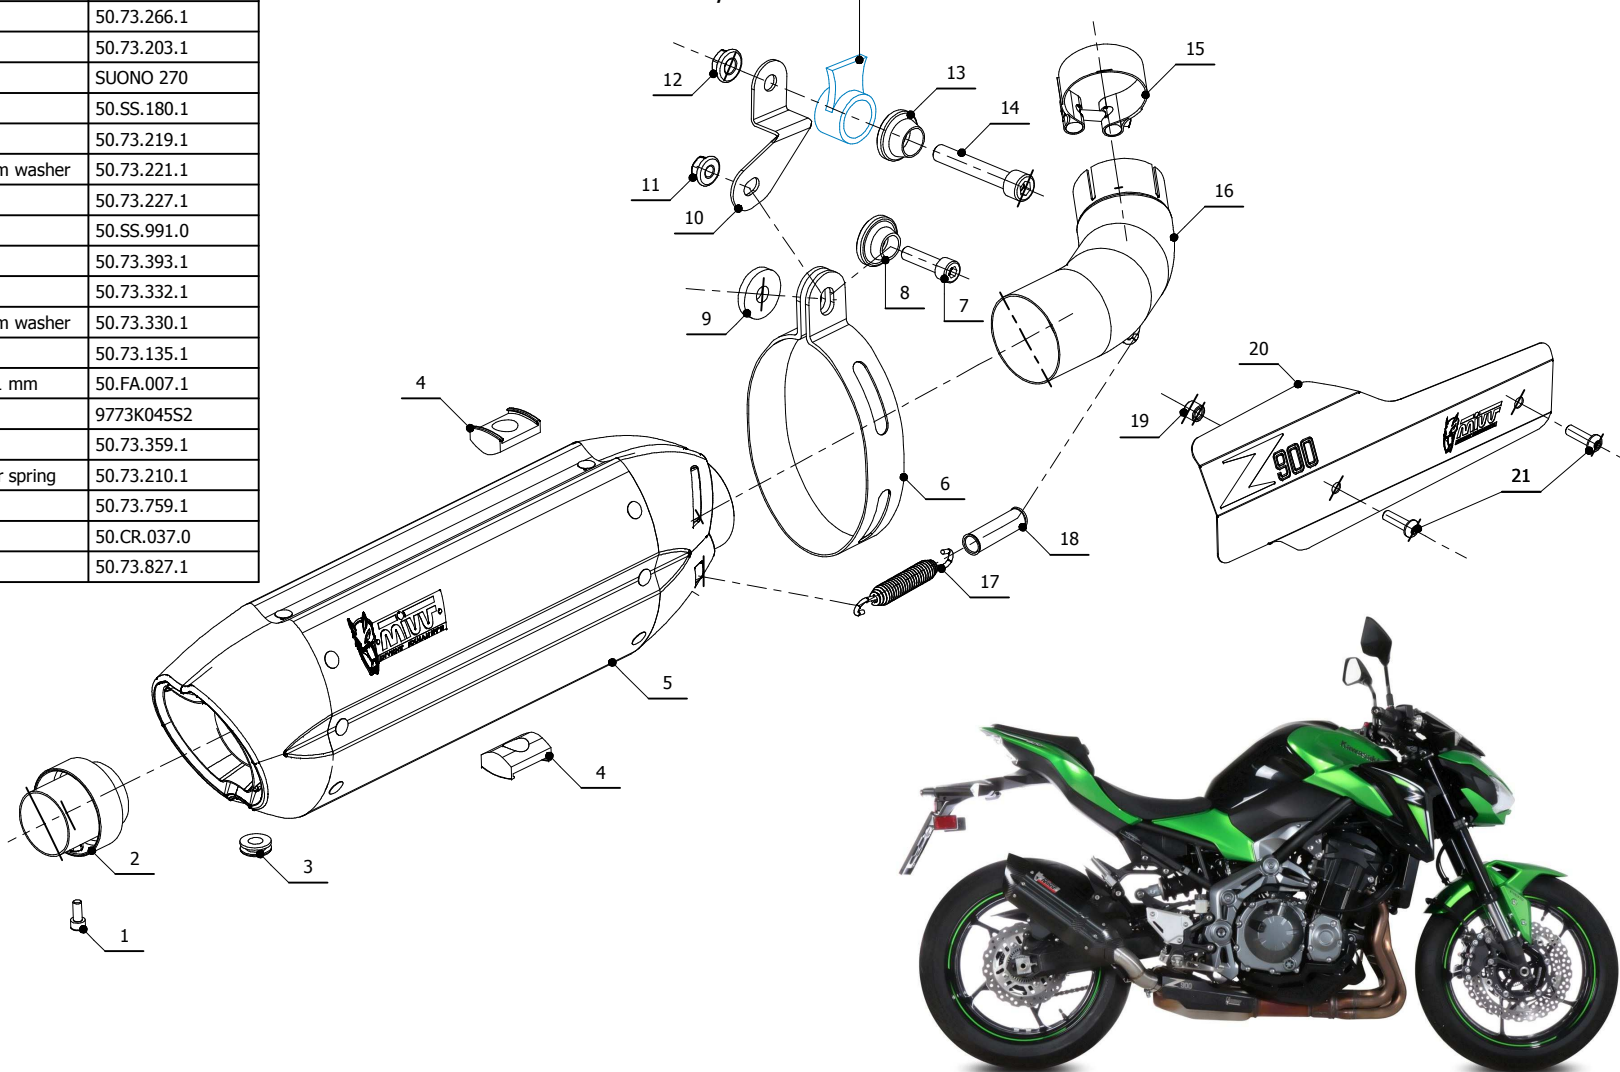

MODEL KAWASAKI Z900

YEAR 2017 -->

LINE SLIP ON

MUFFLER SUONO

SCHEMATIC

ELENCO PARTI / PARTS LIST

#	QTÀ / QTY	DESCRIZIONE / DESCRIPTION	CODICE / CODE
1	1	Vite M5x12 / Screw M5 x 12	50.73.628.1
2	1	DB killer / DB killer	50.DK.075.0
3	1	Tappo in gomma / Rubber stopper	50.73.266.1
4	2	Tassello grande / Rubber big block	50.73.203.1
5	1	Silenziatore / Muffler	SUONO 270
6	1	Staffa in carbonio / Carbon fiber bracket	50.SS.180.1
7	1	Vite M8x30 / Screw M8x30	50.73.219.1
8	1	Rondella in alluminio nera / Black aluminium washer	50.73.221.1
9	1	Rondella in gomma / Rubber washer	50.73.227.1
10	1	Staffa / Bracket	50.SS.991.0
11	1	Dado M8 flangiato / Flanged nut M8	50.73.393.1
12	1	Dado M10 flangiato / Flanged nut M10	50.73.332.1
13	1	Rondella in alluminio nera / Black aluminium washer	50.73.330.1
14	1	Vite M10x60 / Screw M10x60	50.73.135.1
15	1	Fascetta Ø 48/51 mm / Pipe clamp Ø 48/51 mm	50.FA.007.1
16	1	Tubo di raccordo / Link pipe	9773K045S2
17	1	Molla media / Middle spring	50.73.359.1
18	1	Tubo in gomma per molla / Rubber pipe for spring	50.73.210.1
19	1	Distanziale in alluminio / Aluminium spacer	50.73.759.1
20	1	Cover acciaio / Steel cover	50.CR.037.0
21	2	Vite M6 x 20 / Screw M6 x 20	50.73.827.1

TELAIO / FRAME

APPLICAZIONI / APPLICATIONS

CODICE / CODE	SILENZIATORE / MUFFLER	TUBO / PIPE	FASCETTA / CLAMP
K.045.L7	INOX (COPPE CARBONIO) / ST. STEEL (CARBON CAPS)	INOX / ST. STEEL	CARBONIO / CARBON FIBER
K.045.L9	STEEL BLACK		