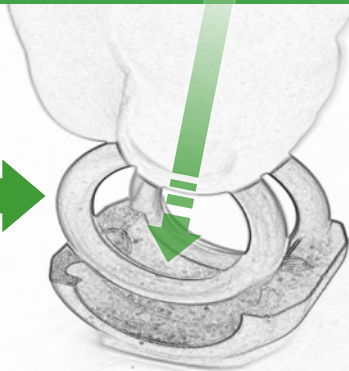

EVOTECH®
P E R F O R M A N C E

www.evotech-performance.com

SP Connect Sat Nav Bar Clamp
Mount Instruction

For SP Connect mirco stem mount alu Part number #53122
follow instructions 1 - 16

For SP Connect anti vibration module Part number #53135
follow instructions 17 - 31

Kit Contents PRN014677-015147

- (A) 1 x Upper Mounting Body
- (B) 1 x Lower Mounting Body
- (C) 1 x Mounting Plate
- (D) 1 x SP Connect Mounting Plate
- (E) 1 x M5 Nyloc Nut
- (F) 2 x M4 x 25mm Caphead Bolts
- (G) 2 x O-ring
- (H) 2 x Spacer
- (I) 2 x M5 x 10mm Caphead Bolts

10

OEM PART

Caution

Align the O-rings
in the grooves before
fully tightening

Caution

Align the O-rings
in the grooves before
fully tightening

Kit Contents PRN014677-015147

- (A) 1 x Upper Mounting Body
- (B) 1 x Lower Mounting Body
- (C) 1 x Mounting Plate
- (D) 1 x SP Connect Mounting Plate
- (E) 1 x M5 Nyloc Nut
- (F) 2 x M4 x 25mm Caphead Bolts
- (G) 2 x O-ring
- (H) 2 x Spacer
- (I) 2 x M5 x 10mm Caphead Bolts