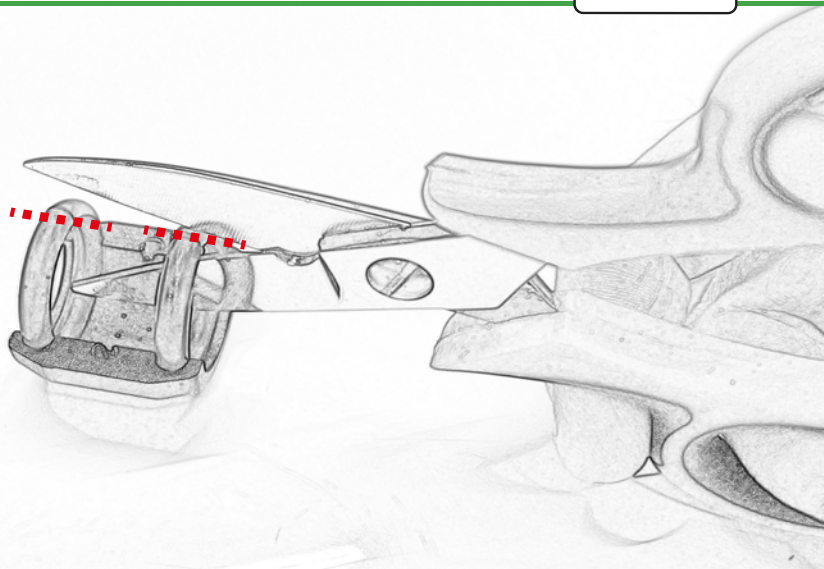

Kit Contents PRN014677-015147

- (A) 1 x Upper Mounting Body
- (B) 1 x Lower Mounting Body
- (C) 1 x Mounting Plate
- (D) 1 x SP Connect Mounting Plate
- (E) 1 x M5 Nyloc Nut
- (F) 2 x M4 x 25mm Caphead Bolts
- (G) 2 x O-ring
- (H) 2 x Spacer
- (I) 2 x M5 x 10mm Caphead Bolts

10

OEM PART

Caution

Align the O-rings
in the grooves before
fully tightening

Caution

Align the O-rings
in the grooves before
fully tightening

Kit Contents PRN014677-015147

- (A) 1 x Upper Mounting Body
- (B) 1 x Lower Mounting Body
- (C) 1 x Mounting Plate
- (D) 1 x SP Connect Mounting Plate
- (E) 1 x M5 Nyloc Nut
- (F) 2 x M4 x 25mm Caphead Bolts
- (G) 2 x O-ring
- (H) 2 x Spacer
- (I) 2 x M5 x 10mm Caphead Bolts

G

Caution

Align the O-rings
in the grooves before
fully tightening

Caution

Align the O-rings
in the grooves before
fully tightening

ESSENTIAL CHECKS

It is recommended that periodic inspections are made to ensure that all bolts are tightened to the specified torque settings.