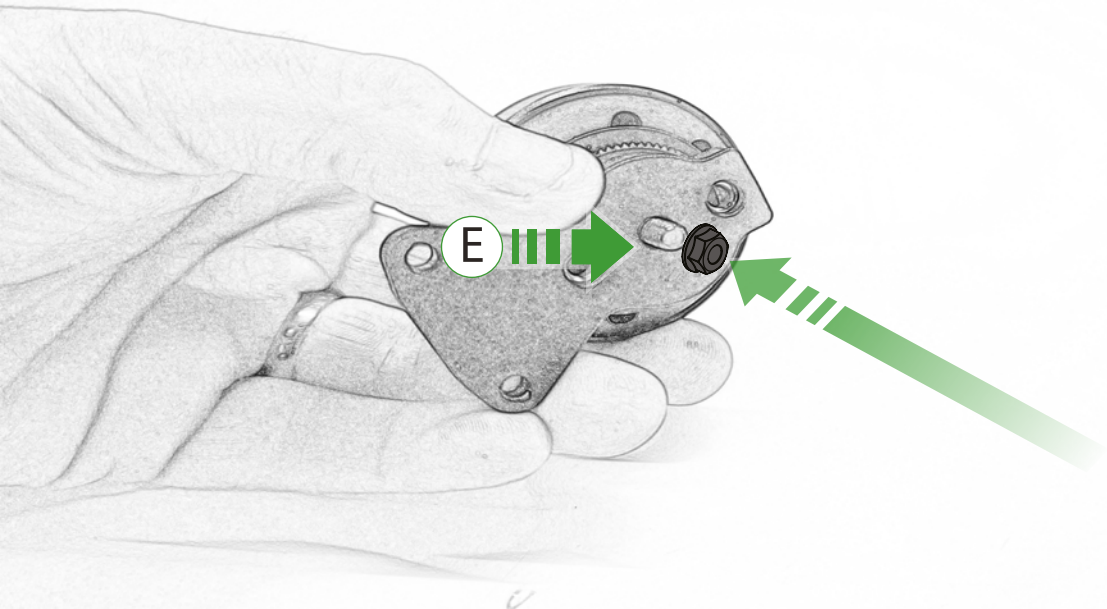

10

OEM PART

Caution

Align the O-rings
in the grooves before
fully tightening

Caution

Align the O-rings
in the grooves before
fully tightening

Kit Contents PRN014677-015147

- (A) 1 x Upper Mounting Body
- (B) 1 x Lower Mounting Body
- (C) 1 x Mounting Plate
- (D) 1 x SP Connect Mounting Plate
- (E) 1 x M5 Nyloc Nut
- (F) 2 x M4 x 25mm Caphead Bolts
- (G) 2 x O-ring
- (H) 2 x Spacer
- (I) 2 x M5 x 10mm Caphead Bolts

G

Caution

Align the O-rings
in the grooves before
fully tightening

Caution

Align the O-rings
in the grooves before
fully tightening

ESSENTIAL CHECKS

It is recommended that periodic inspections are made to ensure that all bolts are tightened to the specified torque settings.