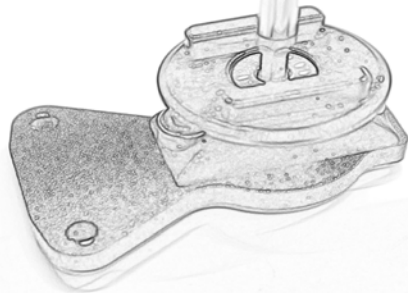

EVOTECH®
P E R F O R M A N C E

www.evotech-performance.com

SP Connect Sat Nav Bar Clamp
Mount Instruction

For SP Connect mirco stem mount alu Part number #53122
follow instructions 1 - 16

For SP Connect anti vibration module Part number #53135
follow instructions 17 - 31

Kit Contents PRN014677-015147

- (A) 1 x Upper Mounting Body
- (B) 1 x Lower Mounting Body
- (C) 1 x Mounting Plate
- (D) 1 x SP Connect Mounting Plate
- (E) 1 x M5 Nyloc Nut
- (F) 2 x M4 x 25mm Caphead Bolts
- (G) 2 x O-ring
- (H) 2 x Spacer
- (I) 2 x M5 x 10mm Caphead Bolts

10

OEM PART

Caution

Align the O-rings
in the grooves before
fully tightening

Caution

Align the O-rings
in the grooves before
fully tightening

Kit Contents PRN014677-015147

- (A) 1 x Upper Mounting Body
- (B) 1 x Lower Mounting Body
- (C) 1 x Mounting Plate
- (D) 1 x SP Connect Mounting Plate
- (E) 1 x M5 Nyloc Nut
- (F) 2 x M4 x 25mm Caphead Bolts
- (G) 2 x O-ring
- (H) 2 x Spacer
- (I) 2 x M5 x 10mm Caphead Bolts