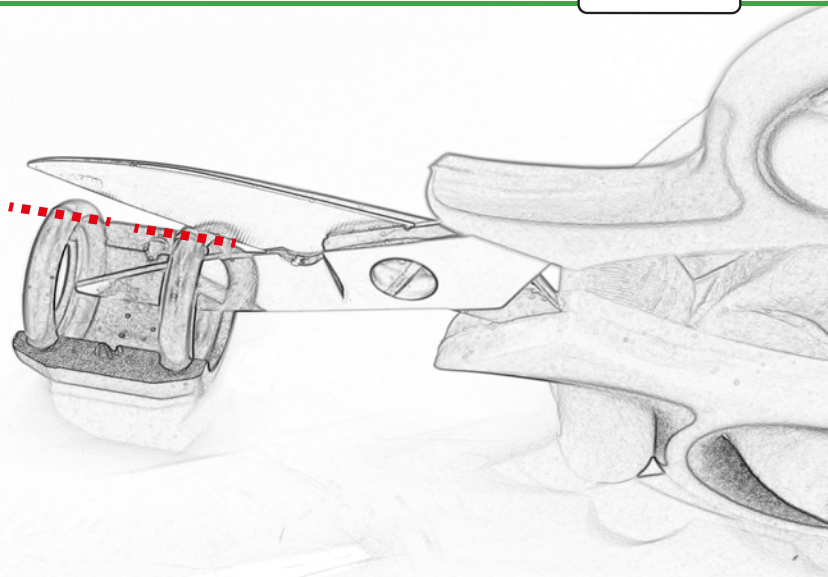

EVOTECH®
P E R F O R M A N C E

www.evotech-performance.com

SP Connect Sat Nav Bar Clamp
Mount Instruction

For SP Connect mirco stem mount alu Part number #53122
follow instructions 1 - 16

For SP Connect anti vibration module Part number #53135
follow instructions 17 - 31

Kit Contents PRN014677-015147

- (A) 1 x Upper Mounting Body
- (B) 1 x Lower Mounting Body
- (C) 1 x Mounting Plate
- (D) 1 x SP Connect Mounting Plate
- (E) 1 x M5 Nyloc Nut
- (F) 2 x M4 x 25mm Caphead Bolts
- (G) 2 x O-ring
- (H) 2 x Spacer
- (I) 2 x M5 x 10mm Caphead Bolts

10

OEM PART

Caution

Align the O-rings
in the grooves before
fully tightening

Caution

Align the O-rings
in the grooves before
fully tightening

Kit Contents PRN014677-015147

- (A) 1 x Upper Mounting Body
- (B) 1 x Lower Mounting Body
- (C) 1 x Mounting Plate
- (D) 1 x SP Connect Mounting Plate
- (E) 1 x M5 Nyloc Nut
- (F) 2 x M4 x 25mm Caphead Bolts
- (G) 2 x O-ring
- (H) 2 x Spacer
- (I) 2 x M5 x 10mm Caphead Bolts