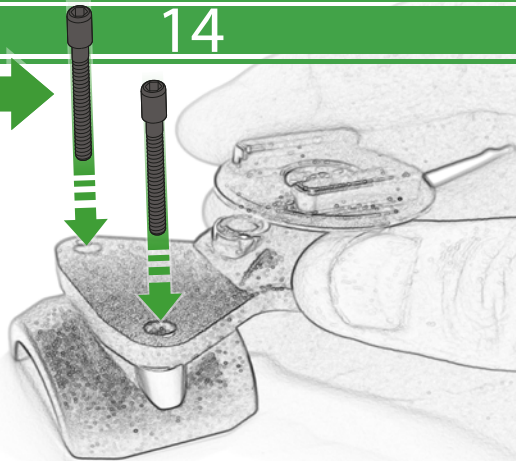

Kit Contents PRN014677-015147

- (A) 1 x Upper Mounting Body
- (B) 1 x Lower Mounting Body
- (C) 1 x Mounting Plate
- (D) 1 x SP Connect Mounting Plate
- (E) 1 x M5 Nyloc Nut
- (F) 2 x M4 x 25mm Caphead Bolts
- (G) 2 x O-ring
- (H) 2 x Spacer
- (I) 2 x M5 x 10mm Caphead Bolts

10

OEM PART

Caution

Align the O-rings
in the grooves before
fully tightening

Caution

Align the O-rings
in the grooves before
fully tightening

Kit Contents PRN014677-015147

- (A) 1 x Upper Mounting Body
- (B) 1 x Lower Mounting Body
- (C) 1 x Mounting Plate
- (D) 1 x SP Connect Mounting Plate
- (E) 1 x M5 Nyloc Nut
- (F) 2 x M4 x 25mm Caphead Bolts
- (G) 2 x O-ring
- (H) 2 x Spacer
- (I) 2 x M5 x 10mm Caphead Bolts

G

Caution

Align the O-rings
in the grooves before
fully tightening

Caution

Align the O-rings
in the grooves before
fully tightening

ESSENTIAL CHECKS

It is recommended that periodic inspections are made to ensure that all bolts are tightened to the specified torque settings.