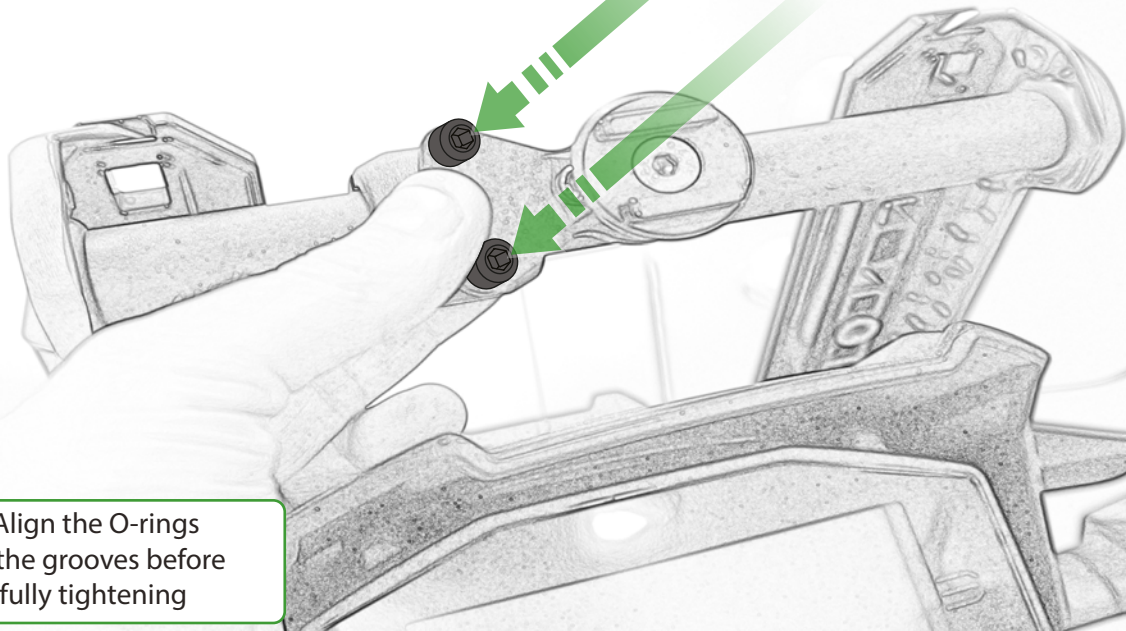

Kit Contents PRN014677-015147

- (A) 1 x Upper Mounting Body
- (B) 1 x Lower Mounting Body
- (C) 1 x Mounting Plate
- (D) 1 x SP Connect Mounting Plate
- (E) 1 x M5 Nyloc Nut
- (F) 2 x M4 x 25mm Caphead Bolts
- (G) 2 x O-ring
- (H) 2 x Spacer
- (I) 2 x M5 x 10mm Caphead Bolts

10

OEM PART

Caution

Align the O-rings
in the grooves before
fully tightening

Caution

Align the O-rings
in the grooves before
fully tightening

Kit Contents PRN014677-015147

- (A) 1 x Upper Mounting Body
- (B) 1 x Lower Mounting Body
- (C) 1 x Mounting Plate
- (D) 1 x SP Connect Mounting Plate
- (E) 1 x M5 Nyloc Nut
- (F) 2 x M4 x 25mm Caphead Bolts
- (G) 2 x O-ring
- (H) 2 x Spacer
- (I) 2 x M5 x 10mm Caphead Bolts

G

Caution

Align the O-rings
in the grooves before
fully tightening

Caution

Align the O-rings
in the grooves before
fully tightening

ESSENTIAL CHECKS

It is recommended that periodic inspections are made to ensure that all bolts are tightened to the specified torque settings.