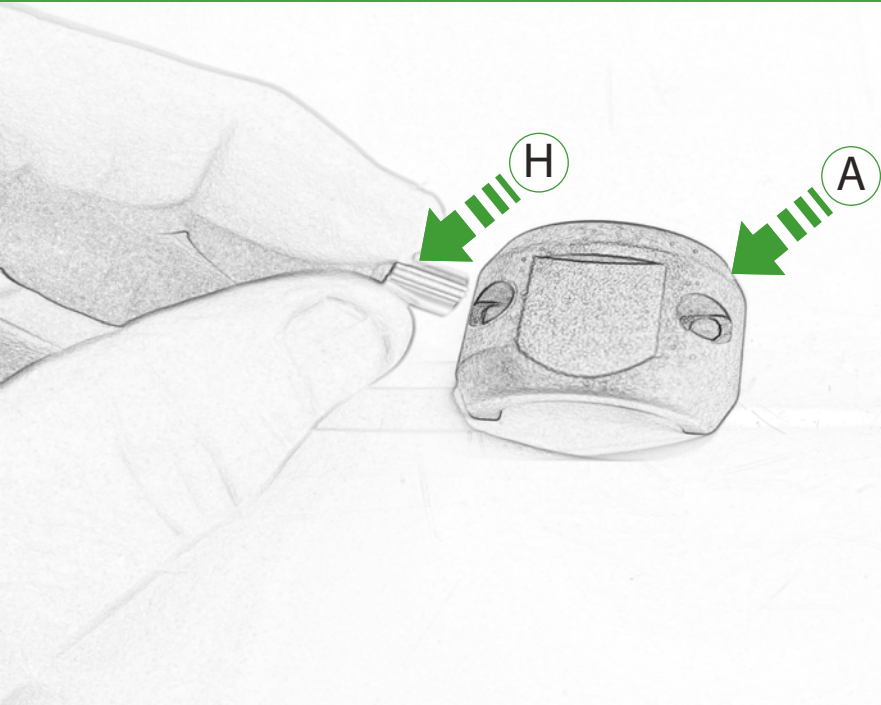

10

OEM PART

Caution

Align the O-rings
in the grooves before
fully tightening

Caution

Align the O-rings
in the grooves before
fully tightening

Kit Contents PRN014677-015147

- (A) 1 x Upper Mounting Body
- (B) 1 x Lower Mounting Body
- (C) 1 x Mounting Plate
- (D) 1 x SP Connect Mounting Plate
- (E) 1 x M5 Nyloc Nut
- (F) 2 x M4 x 25mm Caphead Bolts
- (G) 2 x O-ring
- (H) 2 x Spacer
- (I) 2 x M5 x 10mm Caphead Bolts

G

Caution

Align the O-rings
in the grooves before
fully tightening

Caution

Align the O-rings
in the grooves before
fully tightening

ESSENTIAL CHECKS

It is recommended that periodic inspections are made to ensure that all bolts are tightened to the specified torque settings.