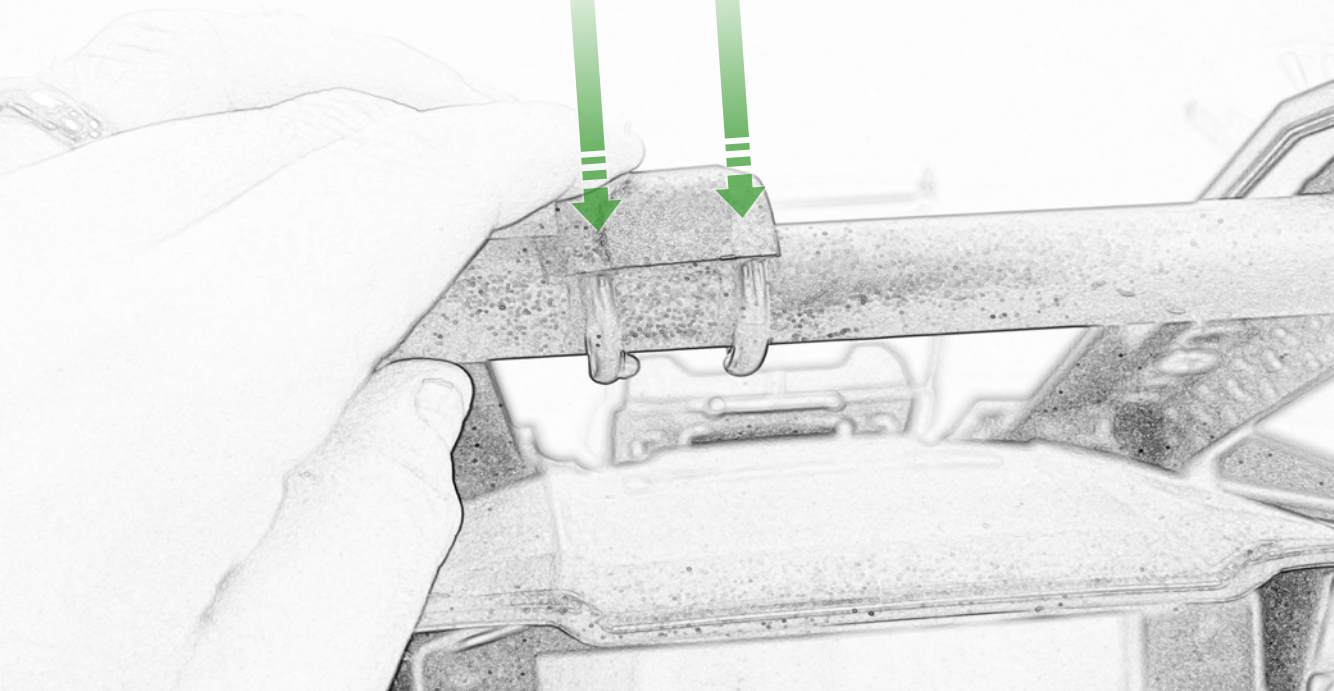

10

OEM PART

Caution

Align the O-rings
in the grooves before
fully tightening

Caution

Align the O-rings
in the grooves before
fully tightening

Kit Contents PRN014677-015147

- (A) 1 x Upper Mounting Body
- (B) 1 x Lower Mounting Body
- (C) 1 x Mounting Plate
- (D) 1 x SP Connect Mounting Plate
- (E) 1 x M5 Nyloc Nut
- (F) 2 x M4 x 25mm Caphead Bolts
- (G) 2 x O-ring
- (H) 2 x Spacer
- (I) 2 x M5 x 10mm Caphead Bolts

G

Caution

Align the O-rings
in the grooves before
fully tightening

Caution

Align the O-rings
in the grooves before
fully tightening

ESSENTIAL CHECKS

It is recommended that periodic inspections are made to ensure that all bolts are tightened to the specified torque settings.