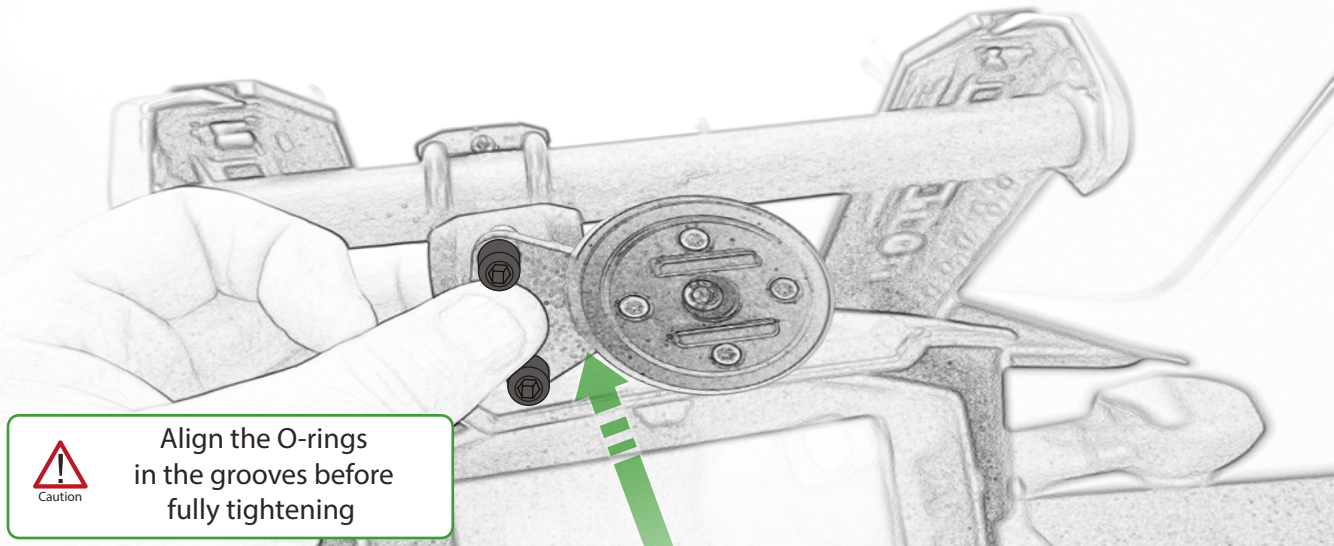

10

OEM PART

Caution

Align the O-rings
in the grooves before
fully tightening

Caution

Align the O-rings
in the grooves before
fully tightening

Kit Contents PRN014677-015147

- (A) 1 x Upper Mounting Body
- (B) 1 x Lower Mounting Body
- (C) 1 x Mounting Plate
- (D) 1 x SP Connect Mounting Plate
- (E) 1 x M5 Nyloc Nut
- (F) 2 x M4 x 25mm Caphead Bolts
- (G) 2 x O-ring
- (H) 2 x Spacer
- (I) 2 x M5 x 10mm Caphead Bolts

G

Caution

Align the O-rings
in the grooves before
fully tightening

Caution

Align the O-rings
in the grooves before
fully tightening

ESSENTIAL CHECKS

It is recommended that periodic inspections are made to ensure that all bolts are tightened to the specified torque settings.