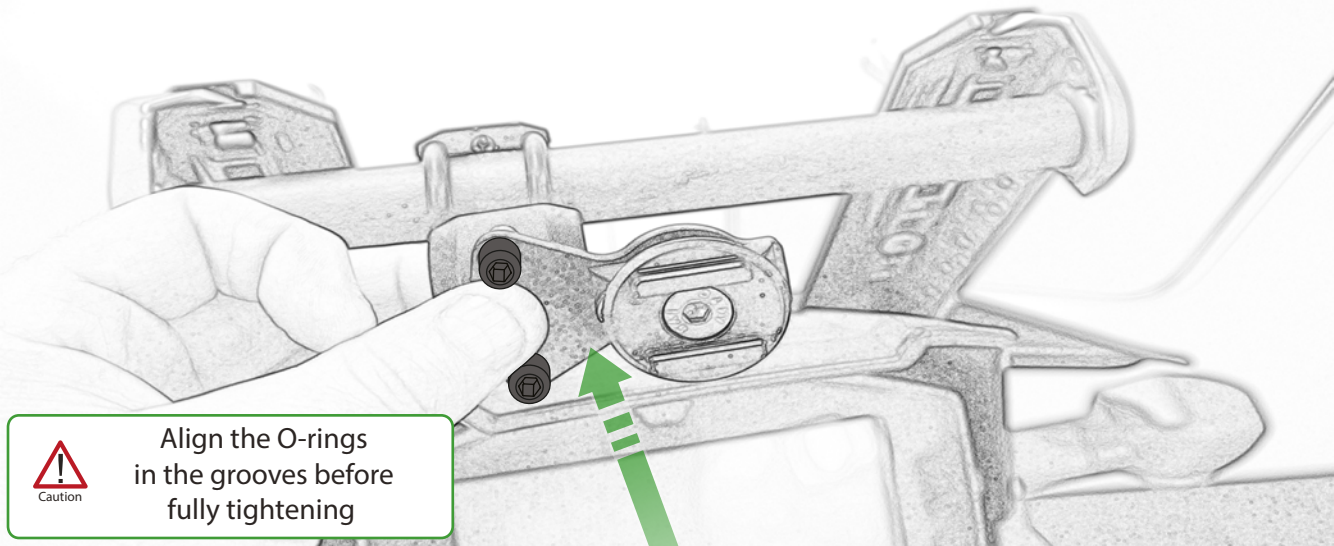

10

OEM PART

Caution

Align the O-rings
in the grooves before
fully tightening

Caution

Align the O-rings
in the grooves before
fully tightening

Kit Contents PRN014677-015147

- (A) 1 x Upper Mounting Body
- (B) 1 x Lower Mounting Body
- (C) 1 x Mounting Plate
- (D) 1 x SP Connect Mounting Plate
- (E) 1 x M5 Nyloc Nut
- (F) 2 x M4 x 25mm Caphead Bolts
- (G) 2 x O-ring
- (H) 2 x Spacer
- (I) 2 x M5 x 10mm Caphead Bolts

G

Caution

Align the O-rings
in the grooves before
fully tightening

Caution

Align the O-rings
in the grooves before
fully tightening

ESSENTIAL CHECKS

It is recommended that periodic inspections are made to ensure that all bolts are tightened to the specified torque settings.