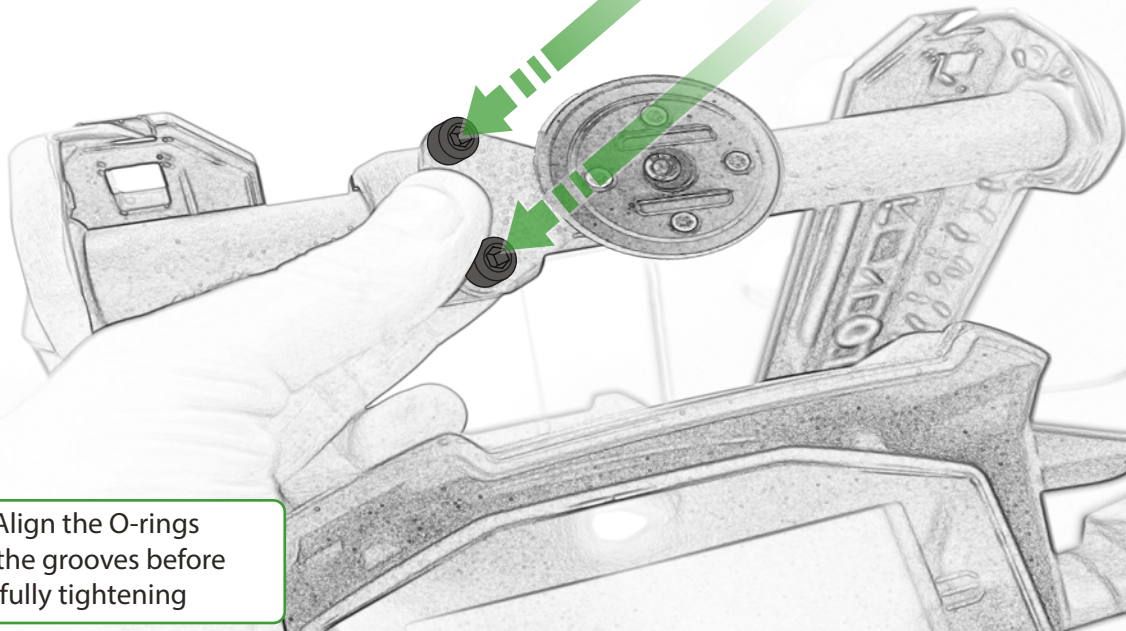

10

OEM PART

Caution

Align the O-rings
in the grooves before
fully tightening

Caution

Align the O-rings
in the grooves before
fully tightening

Kit Contents PRN014677-015147

- (A) 1 x Upper Mounting Body
- (B) 1 x Lower Mounting Body
- (C) 1 x Mounting Plate
- (D) 1 x SP Connect Mounting Plate
- (E) 1 x M5 Nyloc Nut
- (F) 2 x M4 x 25mm Caphead Bolts
- (G) 2 x O-ring
- (H) 2 x Spacer
- (I) 2 x M5 x 10mm Caphead Bolts

G

Caution

Align the O-rings
in the grooves before
fully tightening

Caution

Align the O-rings
in the grooves before
fully tightening

ESSENTIAL CHECKS

It is recommended that periodic inspections are made to ensure that all bolts are tightened to the specified torque settings.