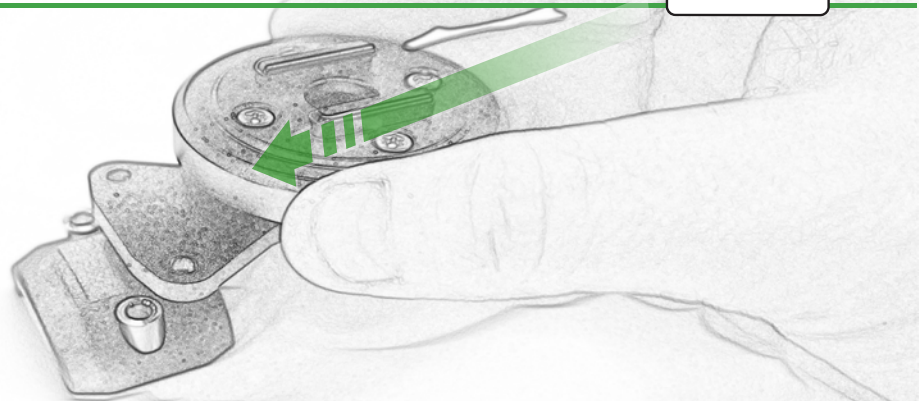

10

OEM PART

Caution

Align the O-rings
in the grooves before
fully tightening

Caution

Align the O-rings
in the grooves before
fully tightening

Kit Contents PRN014677-015147

- (A) 1 x Upper Mounting Body
- (B) 1 x Lower Mounting Body
- (C) 1 x Mounting Plate
- (D) 1 x SP Connect Mounting Plate
- (E) 1 x M5 Nyloc Nut
- (F) 2 x M4 x 25mm Caphead Bolts
- (G) 2 x O-ring
- (H) 2 x Spacer
- (I) 2 x M5 x 10mm Caphead Bolts

G

Caution

Align the O-rings
in the grooves before
fully tightening

Caution

Align the O-rings
in the grooves before
fully tightening

ESSENTIAL CHECKS

It is recommended that periodic inspections are made to ensure that all bolts are tightened to the specified torque settings.