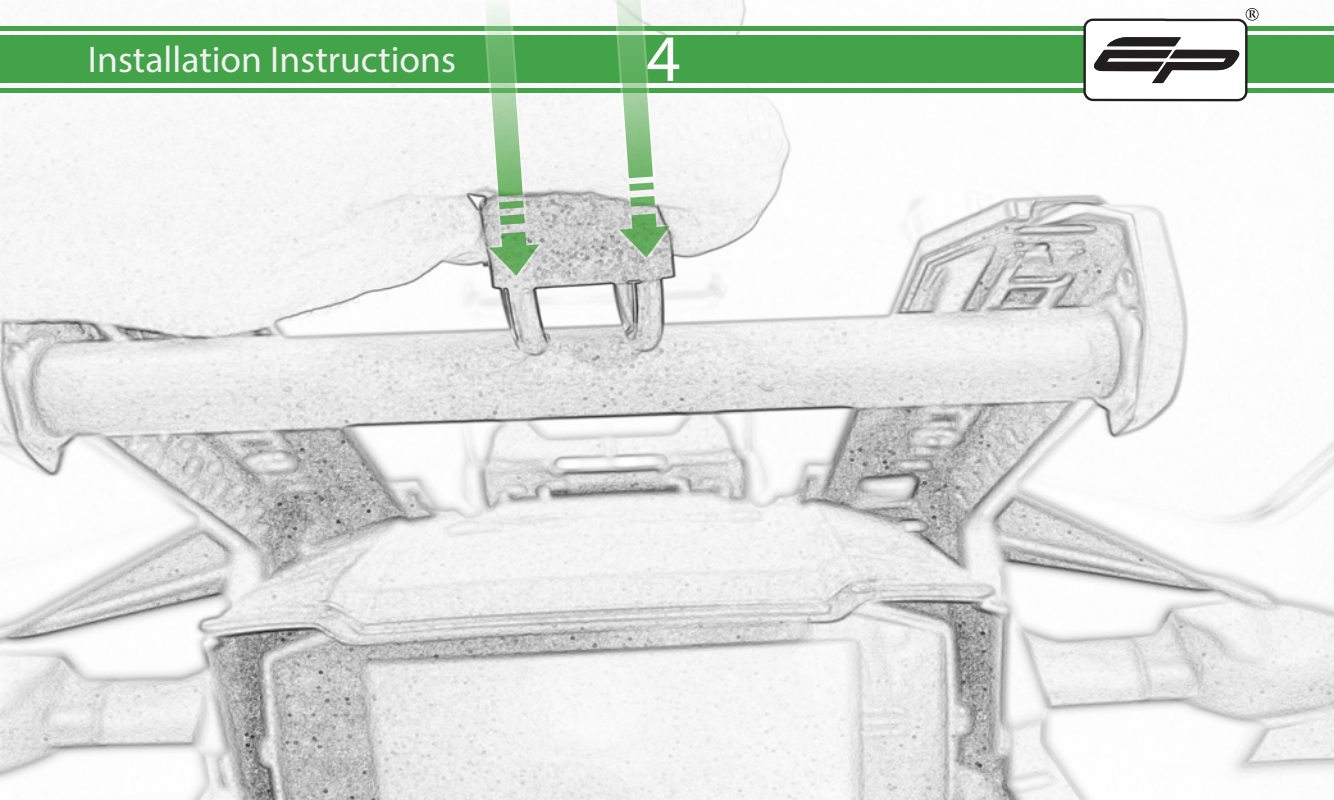

EVOTECH®
P E R F O R M A N C E

www.evotech-performance.com

SP Connect Sat Nav Bar Clamp
Mount Instruction

For SP Connect mirco stem mount alu Part number #53122
follow instructions 1 - 16

For SP Connect anti vibration module Part number #53135
follow instructions 17 - 31

Kit Contents PRN014677-015147

- (A) 1 x Upper Mounting Body
- (B) 1 x Lower Mounting Body
- (C) 1 x Mounting Plate
- (D) 1 x SP Connect Mounting Plate
- (E) 1 x M5 Nyloc Nut
- (F) 2 x M4 x 25mm Caphead Bolts
- (G) 2 x O-ring
- (H) 2 x Spacer
- (I) 2 x M5 x 10mm Caphead Bolts

10

OEM PART

Caution

Align the O-rings
in the grooves before
fully tightening

Caution

Align the O-rings
in the grooves before
fully tightening

Kit Contents PRN014677-015147

- (A) 1 x Upper Mounting Body
- (B) 1 x Lower Mounting Body
- (C) 1 x Mounting Plate
- (D) 1 x SP Connect Mounting Plate
- (E) 1 x M5 Nyloc Nut
- (F) 2 x M4 x 25mm Caphead Bolts
- (G) 2 x O-ring
- (H) 2 x Spacer
- (I) 2 x M5 x 10mm Caphead Bolts