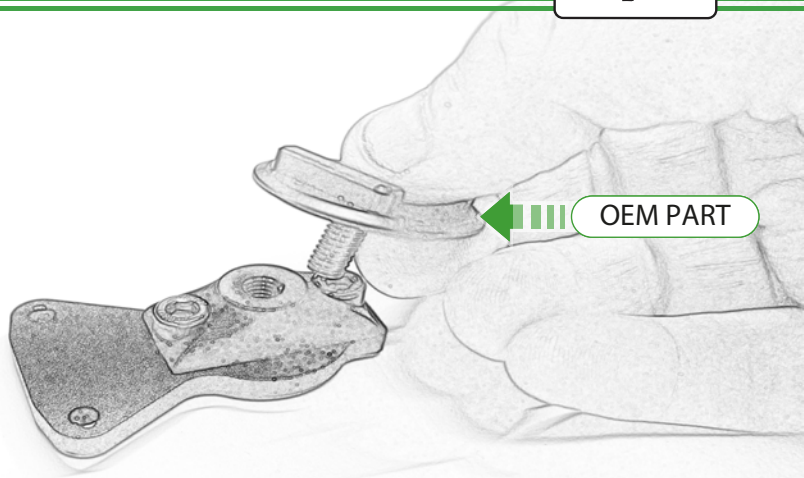

Kit Contents PRN014677-015147

- (A) 1 x Upper Mounting Body
- (B) 1 x Lower Mounting Body
- (C) 1 x Mounting Plate
- (D) 1 x SP Connect Mounting Plate
- (E) 1 x M5 Nyloc Nut
- (F) 2 x M4 x 25mm Caphead Bolts
- (G) 2 x O-ring
- (H) 2 x Spacer
- (I) 2 x M5 x 10mm Caphead Bolts

10

OEM PART

Caution

Align the O-rings
in the grooves before
fully tightening

Caution

Align the O-rings
in the grooves before
fully tightening

Kit Contents PRN014677-015147

- (A) 1 x Upper Mounting Body
- (B) 1 x Lower Mounting Body
- (C) 1 x Mounting Plate
- (D) 1 x SP Connect Mounting Plate
- (E) 1 x M5 Nyloc Nut
- (F) 2 x M4 x 25mm Caphead Bolts
- (G) 2 x O-ring
- (H) 2 x Spacer
- (I) 2 x M5 x 10mm Caphead Bolts

G

Caution

Align the O-rings
in the grooves before
fully tightening

Caution

Align the O-rings
in the grooves before
fully tightening

ESSENTIAL CHECKS

It is recommended that periodic inspections are made to ensure that all bolts are tightened to the specified torque settings.