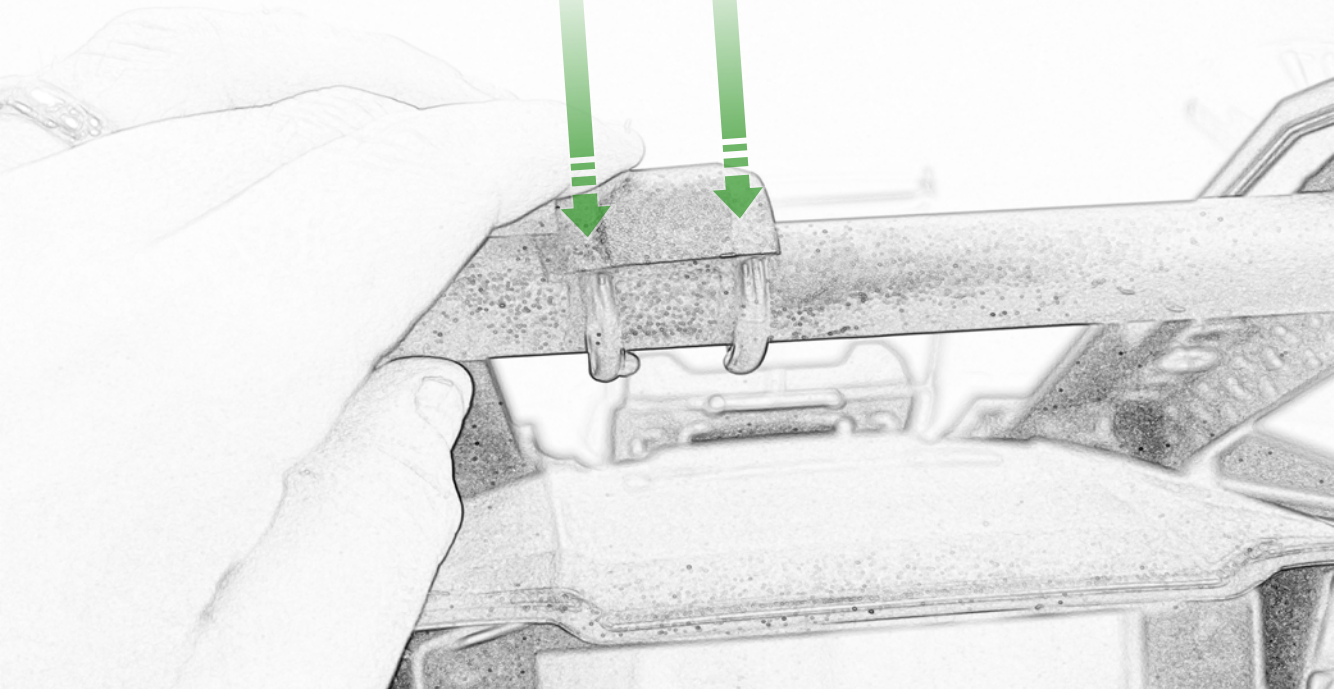

Kit Contents PRN014677-015147

- (A) 1 x Upper Mounting Body
- (B) 1 x Lower Mounting Body
- (C) 1 x Mounting Plate
- (D) 1 x SP Connect Mounting Plate
- (E) 1 x M5 Nyloc Nut
- (F) 2 x M4 x 25mm Caphead Bolts
- (G) 2 x O-ring
- (H) 2 x Spacer
- (I) 2 x M5 x 10mm Caphead Bolts

10

OEM PART

Caution

Align the O-rings
in the grooves before
fully tightening

Caution

Align the O-rings
in the grooves before
fully tightening

Kit Contents PRN014677-015147

- (A) 1 x Upper Mounting Body
- (B) 1 x Lower Mounting Body
- (C) 1 x Mounting Plate
- (D) 1 x SP Connect Mounting Plate
- (E) 1 x M5 Nyloc Nut
- (F) 2 x M4 x 25mm Caphead Bolts
- (G) 2 x O-ring
- (H) 2 x Spacer
- (I) 2 x M5 x 10mm Caphead Bolts

G

Caution

Align the O-rings
in the grooves before
fully tightening

Caution

Align the O-rings
in the grooves before
fully tightening

ESSENTIAL CHECKS

It is recommended that periodic inspections are made to ensure that all bolts are tightened to the specified torque settings.