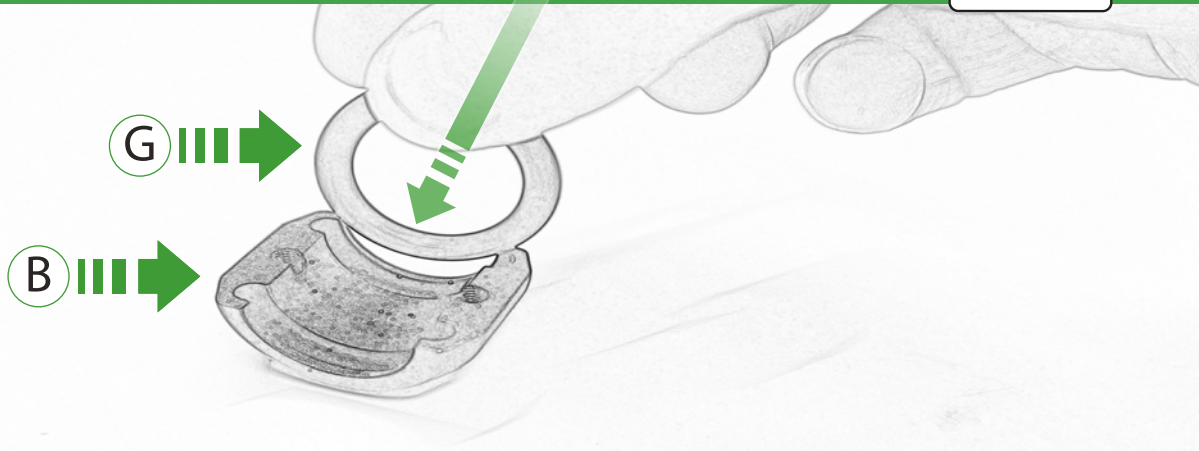

EVOTECH®
P E R F O R M A N C E

www.evotech-performance.com

SP Connect Sat Nav Bar Clamp
Mount Instruction

For SP Connect mirco stem mount alu Part number #53122
follow instructions 1 - 16

For SP Connect anti vibration module Part number #53135
follow instructions 17 - 31

Kit Contents PRN014677-015147

- (A) 1 x Upper Mounting Body
- (B) 1 x Lower Mounting Body
- (C) 1 x Mounting Plate
- (D) 1 x SP Connect Mounting Plate
- (E) 1 x M5 Nyloc Nut
- (F) 2 x M4 x 25mm Caphead Bolts
- (G) 2 x O-ring
- (H) 2 x Spacer
- (I) 2 x M5 x 10mm Caphead Bolts

10

OEM PART

Caution

Align the O-rings
in the grooves before
fully tightening

Caution

Align the O-rings
in the grooves before
fully tightening

Kit Contents PRN014677-015147

- (A) 1 x Upper Mounting Body
- (B) 1 x Lower Mounting Body
- (C) 1 x Mounting Plate
- (D) 1 x SP Connect Mounting Plate
- (E) 1 x M5 Nyloc Nut
- (F) 2 x M4 x 25mm Caphead Bolts
- (G) 2 x O-ring
- (H) 2 x Spacer
- (I) 2 x M5 x 10mm Caphead Bolts