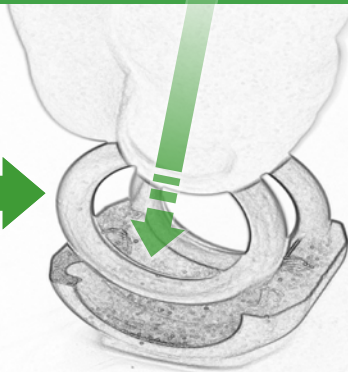

Kit Contents PRN014677-015147

- (A) 1 x Upper Mounting Body
- (B) 1 x Lower Mounting Body
- (C) 1 x Mounting Plate
- (D) 1 x SP Connect Mounting Plate
- (E) 1 x M5 Nyloc Nut
- (F) 2 x M4 x 25mm Caphead Bolts
- (G) 2 x O-ring
- (H) 2 x Spacer
- (I) 2 x M5 x 10mm Caphead Bolts

10

OEM PART

Caution

Align the O-rings
in the grooves before
fully tightening

Caution

Align the O-rings
in the grooves before
fully tightening

Kit Contents PRN014677-015147

- (A) 1 x Upper Mounting Body
- (B) 1 x Lower Mounting Body
- (C) 1 x Mounting Plate
- (D) 1 x SP Connect Mounting Plate
- (E) 1 x M5 Nyloc Nut
- (F) 2 x M4 x 25mm Caphead Bolts
- (G) 2 x O-ring
- (H) 2 x Spacer
- (I) 2 x M5 x 10mm Caphead Bolts

G

Caution

Align the O-rings
in the grooves before
fully tightening

Caution

Align the O-rings
in the grooves before
fully tightening

ESSENTIAL CHECKS

It is recommended that periodic inspections are made to ensure that all bolts are tightened to the specified torque settings.