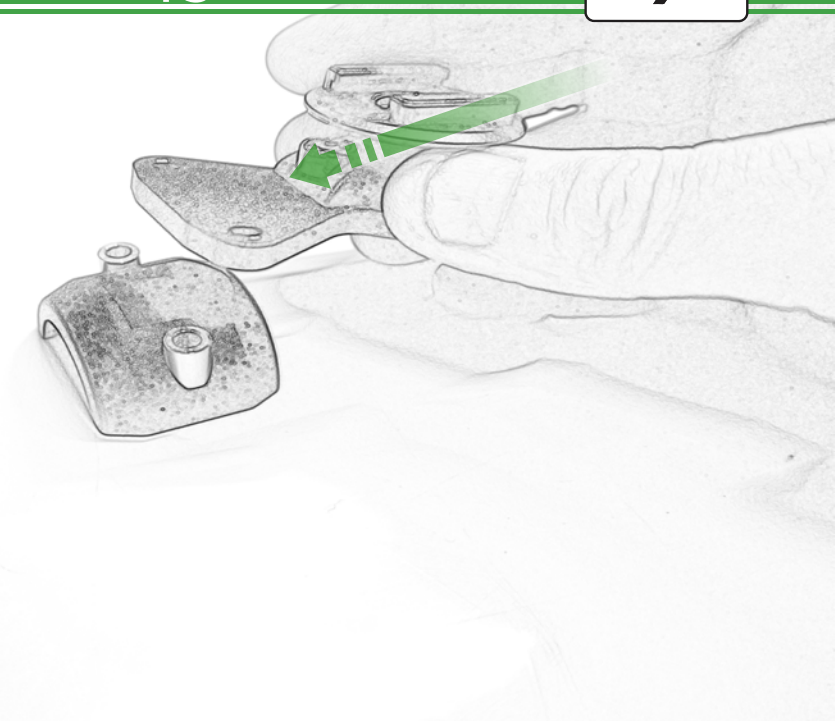

EVOTECH®
P E R F O R M A N C E

www.evotech-performance.com

SP Connect Sat Nav Bar Clamp
Mount Instruction

For SP Connect mirco stem mount alu Part number #53122
follow instructions 1 - 16

For SP Connect anti vibration module Part number #53135
follow instructions 17 - 31

Kit Contents PRN014677-015147

- (A) 1 x Upper Mounting Body
- (B) 1 x Lower Mounting Body
- (C) 1 x Mounting Plate
- (D) 1 x SP Connect Mounting Plate
- (E) 1 x M5 Nyloc Nut
- (F) 2 x M4 x 25mm Caphead Bolts
- (G) 2 x O-ring
- (H) 2 x Spacer
- (I) 2 x M5 x 10mm Caphead Bolts

10

OEM PART

Caution

Align the O-rings
in the grooves before
fully tightening

Caution

Align the O-rings
in the grooves before
fully tightening

Kit Contents PRN014677-015147

- (A) 1 x Upper Mounting Body
- (B) 1 x Lower Mounting Body
- (C) 1 x Mounting Plate
- (D) 1 x SP Connect Mounting Plate
- (E) 1 x M5 Nyloc Nut
- (F) 2 x M4 x 25mm Caphead Bolts
- (G) 2 x O-ring
- (H) 2 x Spacer
- (I) 2 x M5 x 10mm Caphead Bolts

G

Caution

Align the O-rings
in the grooves before
fully tightening

Caution

Align the O-rings
in the grooves before
fully tightening

ESSENTIAL CHECKS

It is recommended that periodic inspections are made to ensure that all bolts are tightened to the specified torque settings.