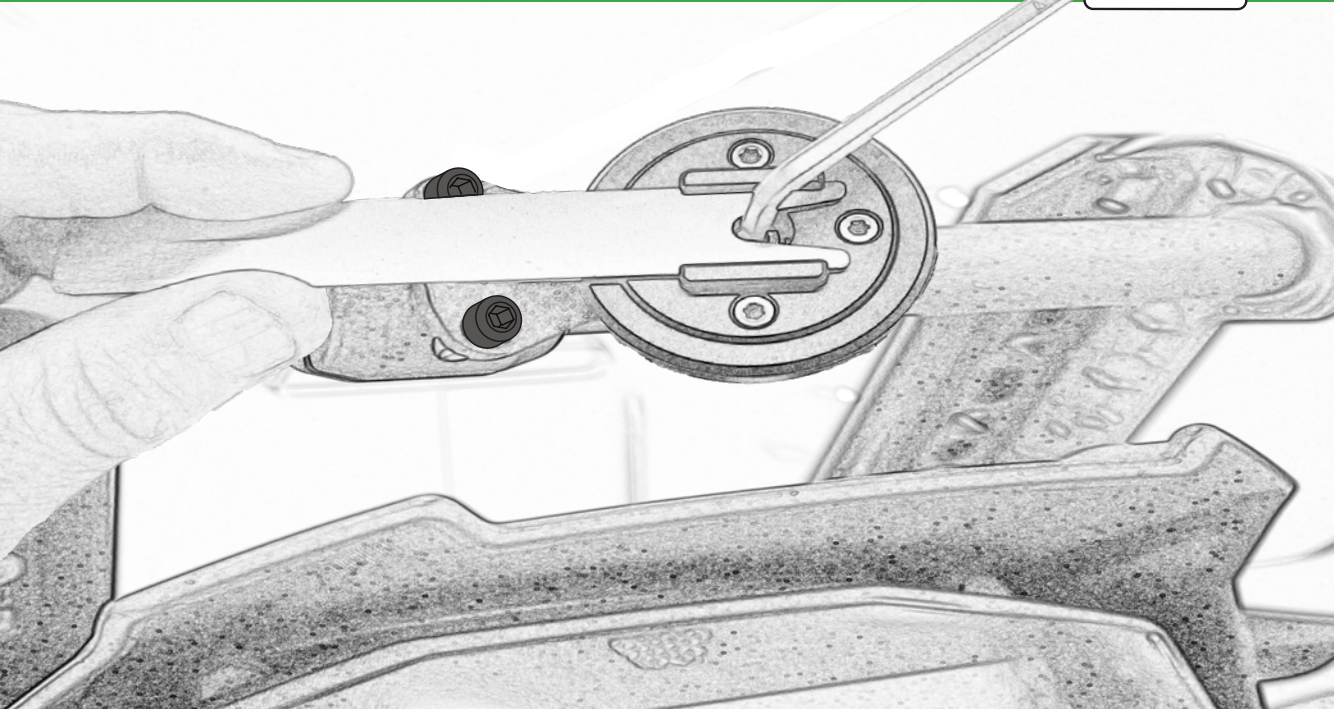

10

OEM PART

Caution

Align the O-rings
in the grooves before
fully tightening

Caution

Align the O-rings
in the grooves before
fully tightening

Kit Contents PRN014677-015147

- (A) 1 x Upper Mounting Body
- (B) 1 x Lower Mounting Body
- (C) 1 x Mounting Plate
- (D) 1 x SP Connect Mounting Plate
- (E) 1 x M5 Nyloc Nut
- (F) 2 x M4 x 25mm Caphead Bolts
- (G) 2 x O-ring
- (H) 2 x Spacer
- (I) 2 x M5 x 10mm Caphead Bolts

G

Caution

Align the O-rings
in the grooves before
fully tightening

Caution

Align the O-rings
in the grooves before
fully tightening

ESSENTIAL CHECKS

It is recommended that periodic inspections are made to ensure that all bolts are tightened to the specified torque settings.