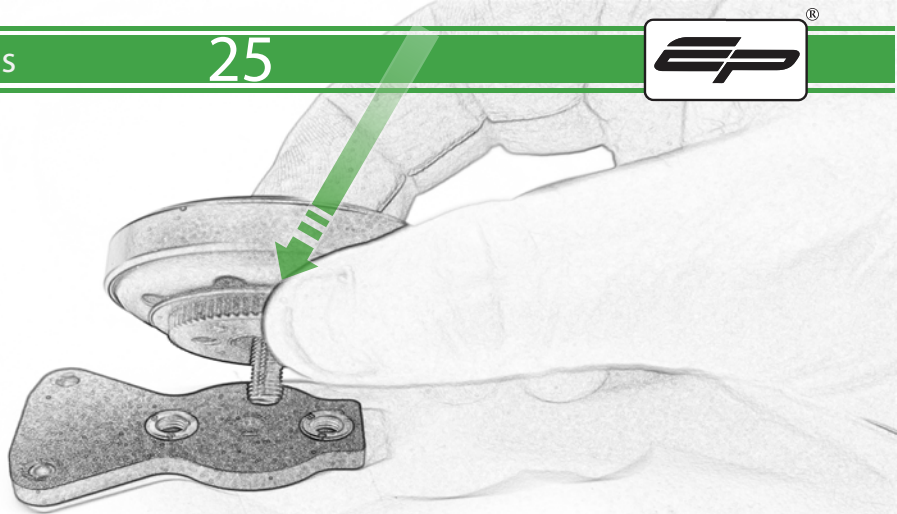

10

OEM PART

Caution

Align the O-rings
in the grooves before
fully tightening

Caution

Align the O-rings
in the grooves before
fully tightening

Kit Contents PRN014677-015147

- (A) 1 x Upper Mounting Body
- (B) 1 x Lower Mounting Body
- (C) 1 x Mounting Plate
- (D) 1 x SP Connect Mounting Plate
- (E) 1 x M5 Nyloc Nut
- (F) 2 x M4 x 25mm Caphead Bolts
- (G) 2 x O-ring
- (H) 2 x Spacer
- (I) 2 x M5 x 10mm Caphead Bolts

G

Caution

Align the O-rings
in the grooves before
fully tightening

Caution

Align the O-rings
in the grooves before
fully tightening

ESSENTIAL CHECKS

It is recommended that periodic inspections are made to ensure that all bolts are tightened to the specified torque settings.