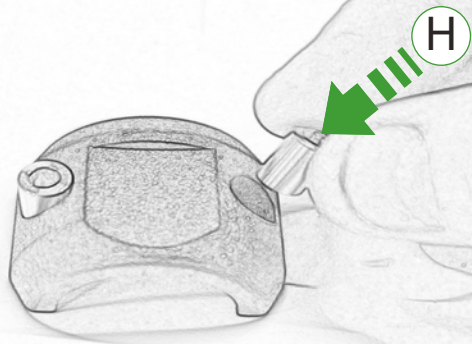

10

OEM PART

Caution

Align the O-rings
in the grooves before
fully tightening

Caution

Align the O-rings
in the grooves before
fully tightening

Kit Contents PRN014677-015147

- (A) 1 x Upper Mounting Body
- (B) 1 x Lower Mounting Body
- (C) 1 x Mounting Plate
- (D) 1 x SP Connect Mounting Plate
- (E) 1 x M5 Nyloc Nut
- (F) 2 x M4 x 25mm Caphead Bolts
- (G) 2 x O-ring
- (H) 2 x Spacer
- (I) 2 x M5 x 10mm Caphead Bolts

G

Caution

Align the O-rings
in the grooves before
fully tightening

Caution

Align the O-rings
in the grooves before
fully tightening

ESSENTIAL CHECKS

It is recommended that periodic inspections are made to ensure that all bolts are tightened to the specified torque settings.