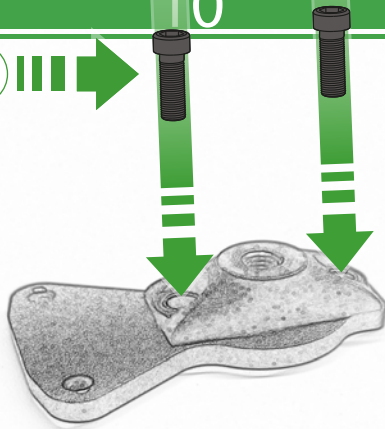

EVOTECH®
P E R F O R M A N C E

www.evotech-performance.com

SP Connect Sat Nav Bar Clamp
Mount Instruction

For SP Connect mirco stem mount alu Part number #53122
follow instructions 1 - 16

For SP Connect anti vibration module Part number #53135
follow instructions 17 - 31

Kit Contents PRN014677-015147

- (A) 1 x Upper Mounting Body
- (B) 1 x Lower Mounting Body
- (C) 1 x Mounting Plate
- (D) 1 x SP Connect Mounting Plate
- (E) 1 x M5 Nyloc Nut
- (F) 2 x M4 x 25mm Caphead Bolts
- (G) 2 x O-ring
- (H) 2 x Spacer
- (I) 2 x M5 x 10mm Caphead Bolts

10

OEM PART

Caution

Align the O-rings
in the grooves before
fully tightening

Caution

Align the O-rings
in the grooves before
fully tightening

Kit Contents PRN014677-015147

- (A) 1 x Upper Mounting Body
- (B) 1 x Lower Mounting Body
- (C) 1 x Mounting Plate
- (D) 1 x SP Connect Mounting Plate
- (E) 1 x M5 Nyloc Nut
- (F) 2 x M4 x 25mm Caphead Bolts
- (G) 2 x O-ring
- (H) 2 x Spacer
- (I) 2 x M5 x 10mm Caphead Bolts

G

Caution

Align the O-rings
in the grooves before
fully tightening

Caution

Align the O-rings
in the grooves before
fully tightening

ESSENTIAL CHECKS

It is recommended that periodic inspections are made to ensure that all bolts are tightened to the specified torque settings.