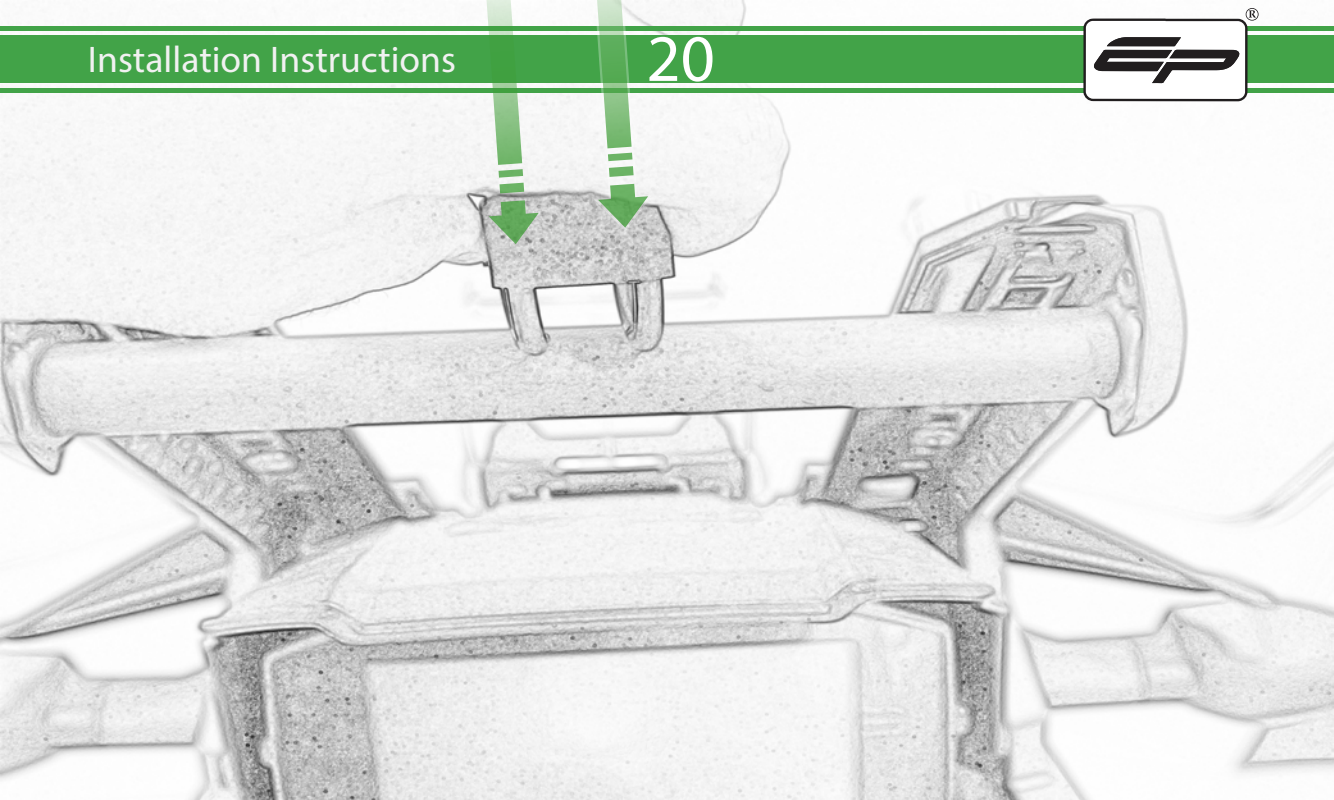

10

OEM PART

Caution

Align the O-rings
in the grooves before
fully tightening

Caution

Align the O-rings
in the grooves before
fully tightening

Kit Contents PRN014677-015147

- (A) 1 x Upper Mounting Body
- (B) 1 x Lower Mounting Body
- (C) 1 x Mounting Plate
- (D) 1 x SP Connect Mounting Plate
- (E) 1 x M5 Nyloc Nut
- (F) 2 x M4 x 25mm Caphead Bolts
- (G) 2 x O-ring
- (H) 2 x Spacer
- (I) 2 x M5 x 10mm Caphead Bolts

G

Caution

Align the O-rings
in the grooves before
fully tightening

Caution

Align the O-rings
in the grooves before
fully tightening

ESSENTIAL CHECKS

It is recommended that periodic inspections are made to ensure that all bolts are tightened to the specified torque settings.