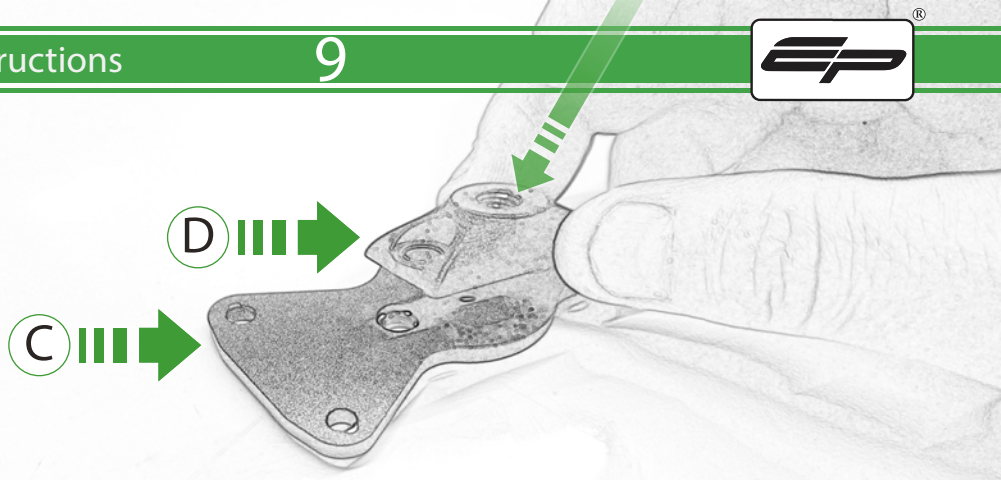

Kit Contents PRN014677-015147

- (A) 1 x Upper Mounting Body
- (B) 1 x Lower Mounting Body
- (C) 1 x Mounting Plate
- (D) 1 x SP Connect Mounting Plate
- (E) 1 x M5 Nyloc Nut
- (F) 2 x M4 x 25mm Caphead Bolts
- (G) 2 x O-ring
- (H) 2 x Spacer
- (I) 2 x M5 x 10mm Caphead Bolts

10

OEM PART

Caution

Align the O-rings
in the grooves before
fully tightening

Caution

Align the O-rings
in the grooves before
fully tightening

Kit Contents PRN014677-015147

- (A) 1 x Upper Mounting Body
- (B) 1 x Lower Mounting Body
- (C) 1 x Mounting Plate
- (D) 1 x SP Connect Mounting Plate
- (E) 1 x M5 Nyloc Nut
- (F) 2 x M4 x 25mm Caphead Bolts
- (G) 2 x O-ring
- (H) 2 x Spacer
- (I) 2 x M5 x 10mm Caphead Bolts