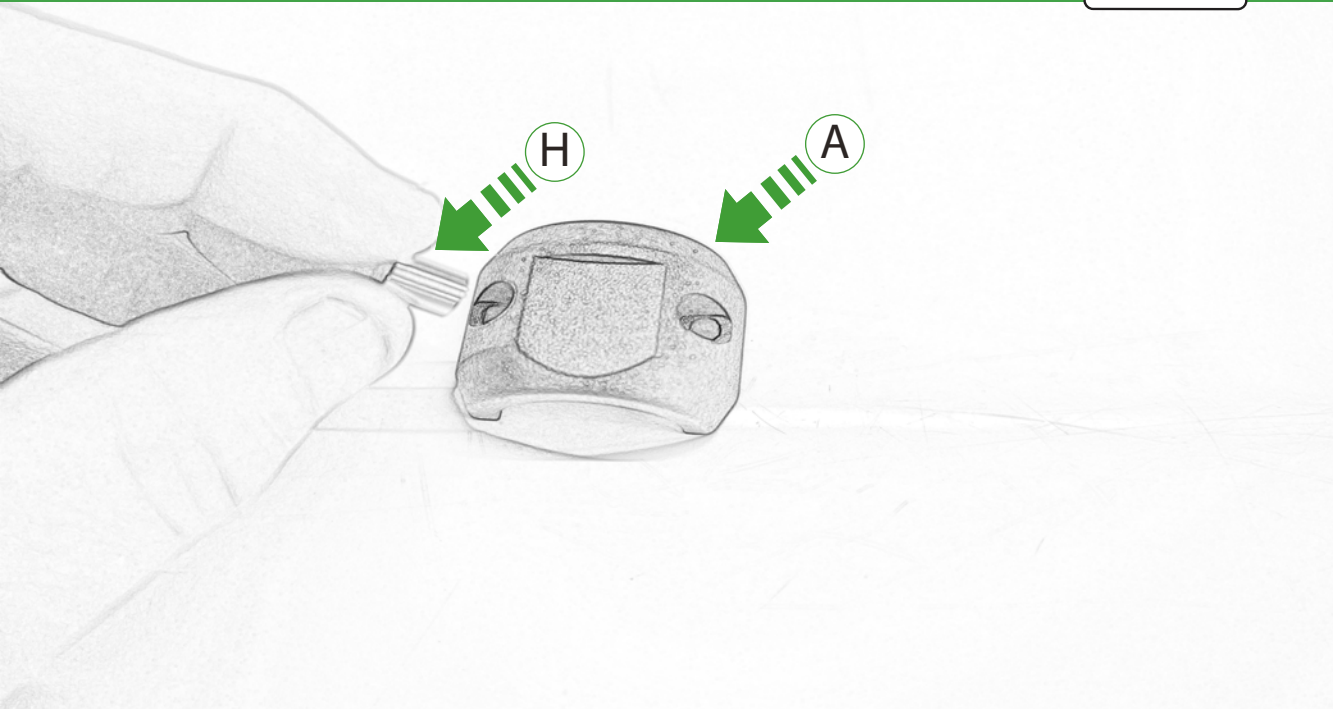

EVOTECH®
P E R F O R M A N C E

www.evotech-performance.com

SP Connect Sat Nav Bar Clamp
Mount Instruction

For SP Connect mirco stem mount alu Part number #53122
follow instructions 1 - 16

For SP Connect anti vibration module Part number #53135
follow instructions 17 - 31

Kit Contents PRN014677-015147

- (A) 1 x Upper Mounting Body
- (B) 1 x Lower Mounting Body
- (C) 1 x Mounting Plate
- (D) 1 x SP Connect Mounting Plate
- (E) 1 x M5 Nyloc Nut
- (F) 2 x M4 x 25mm Caphead Bolts
- (G) 2 x O-ring
- (H) 2 x Spacer
- (I) 2 x M5 x 10mm Caphead Bolts

10

OEM PART

Caution

Align the O-rings
in the grooves before
fully tightening

Caution

Align the O-rings
in the grooves before
fully tightening

Kit Contents PRN014677-015147

- (A) 1 x Upper Mounting Body
- (B) 1 x Lower Mounting Body
- (C) 1 x Mounting Plate
- (D) 1 x SP Connect Mounting Plate
- (E) 1 x M5 Nyloc Nut
- (F) 2 x M4 x 25mm Caphead Bolts
- (G) 2 x O-ring
- (H) 2 x Spacer
- (I) 2 x M5 x 10mm Caphead Bolts