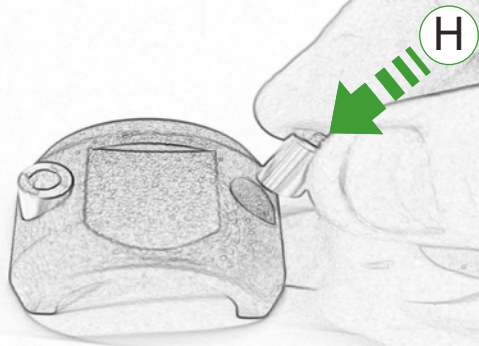

Kit Contents PRN014677-015147

- (A) 1 x Upper Mounting Body
- (B) 1 x Lower Mounting Body
- (C) 1 x Mounting Plate
- (D) 1 x SP Connect Mounting Plate
- (E) 1 x M5 Nyloc Nut
- (F) 2 x M4 x 25mm Caphead Bolts
- (G) 2 x O-ring
- (H) 2 x Spacer
- (I) 2 x M5 x 10mm Caphead Bolts

10

OEM PART

Caution

Align the O-rings
in the grooves before
fully tightening

Caution

Align the O-rings
in the grooves before
fully tightening

Kit Contents PRN014677-015147

- (A) 1 x Upper Mounting Body
- (B) 1 x Lower Mounting Body
- (C) 1 x Mounting Plate
- (D) 1 x SP Connect Mounting Plate
- (E) 1 x M5 Nyloc Nut
- (F) 2 x M4 x 25mm Caphead Bolts
- (G) 2 x O-ring
- (H) 2 x Spacer
- (I) 2 x M5 x 10mm Caphead Bolts