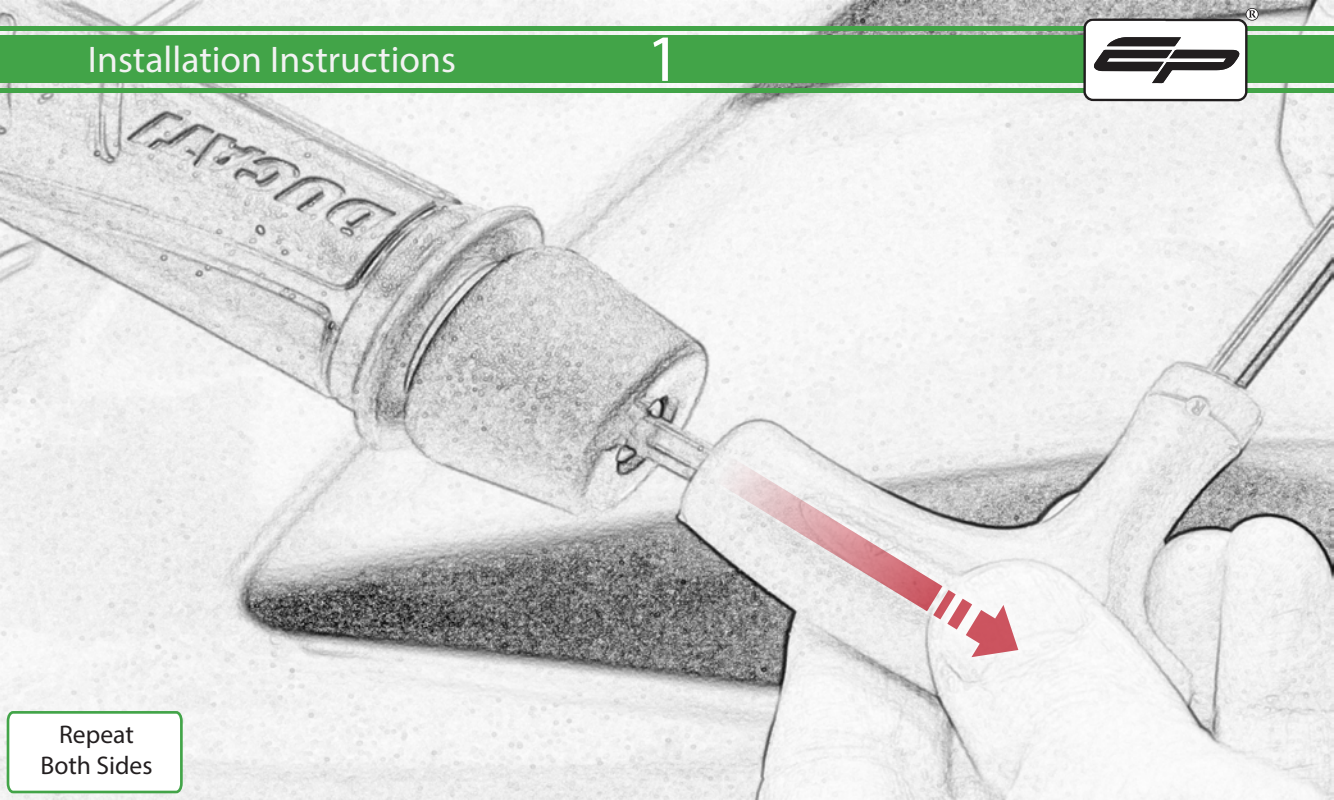

EVOTECH®
P E R F O R M A N C E

www.evotech-performance.com

Ducati Streetfighter V4 / S Bar end Weights

Installation Instructions

Kit Contents PRN014972

- Ⓐ 2 x Bar End Weights

Repeat
Both Sides

Caution

Fully
Tighten

Caution

Fully
Tighten

ESSENTIAL CHECKS

It is recommended that periodic inspections are made to ensure that all bolts are tightened to the specified torque settings.

Should the bike be involved in an accident a thorough inspection should be made and any components that have taken an impact, no matter how small, be replaced