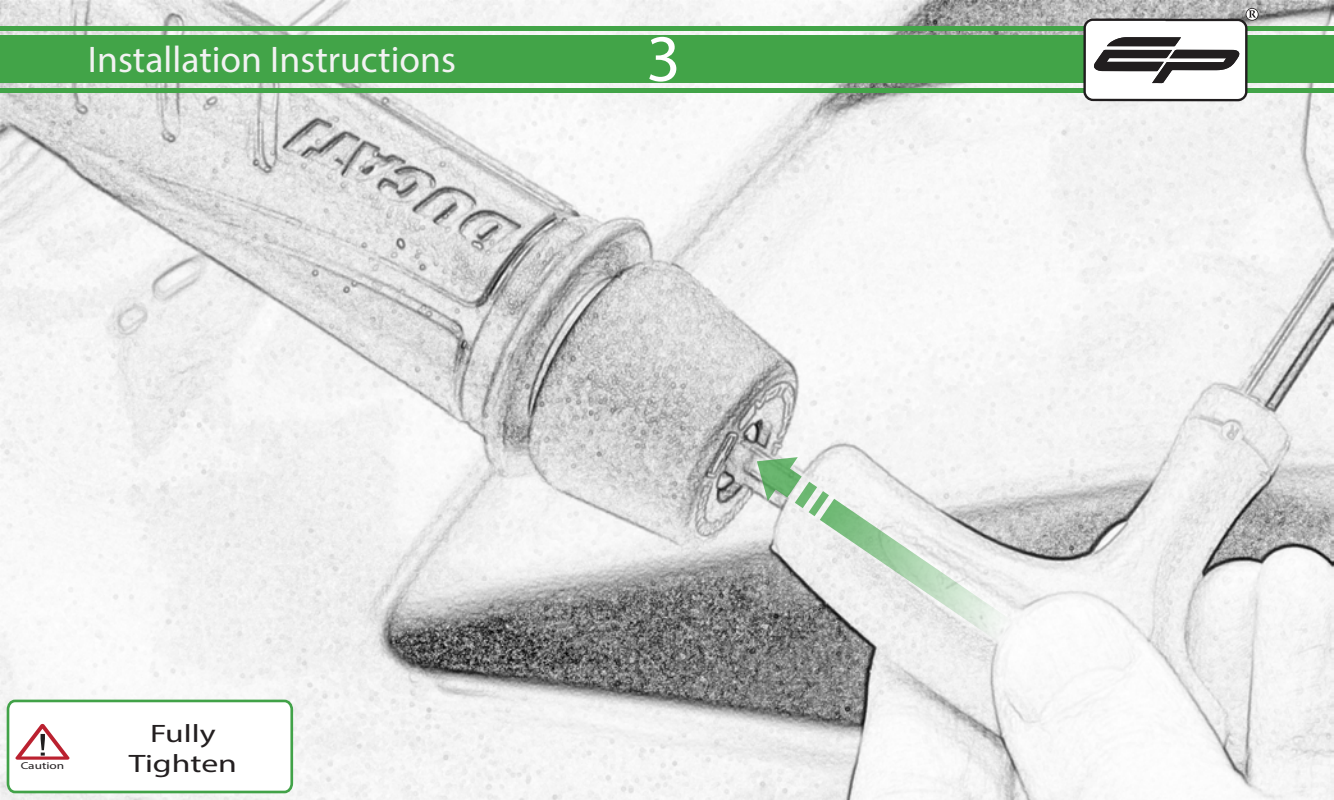

EVOTECH®
P E R F O R M A N C E

www.evotech-performance.com

Ducati Streetfighter V4 / S Bar end Weights

Installation Instructions

Kit Contents PRN014972

- Ⓐ 2 x Bar End Weights

Repeat
Both Sides

Caution

Fully
Tighten

Caution

Fully
Tighten

ESSENTIAL CHECKS

It is recommended that periodic inspections are made to ensure that all bolts are tightened to the specified torque settings.

Should the bike be involved in an accident a thorough inspection should be made and any components that have taken an impact, no matter how small, be replaced