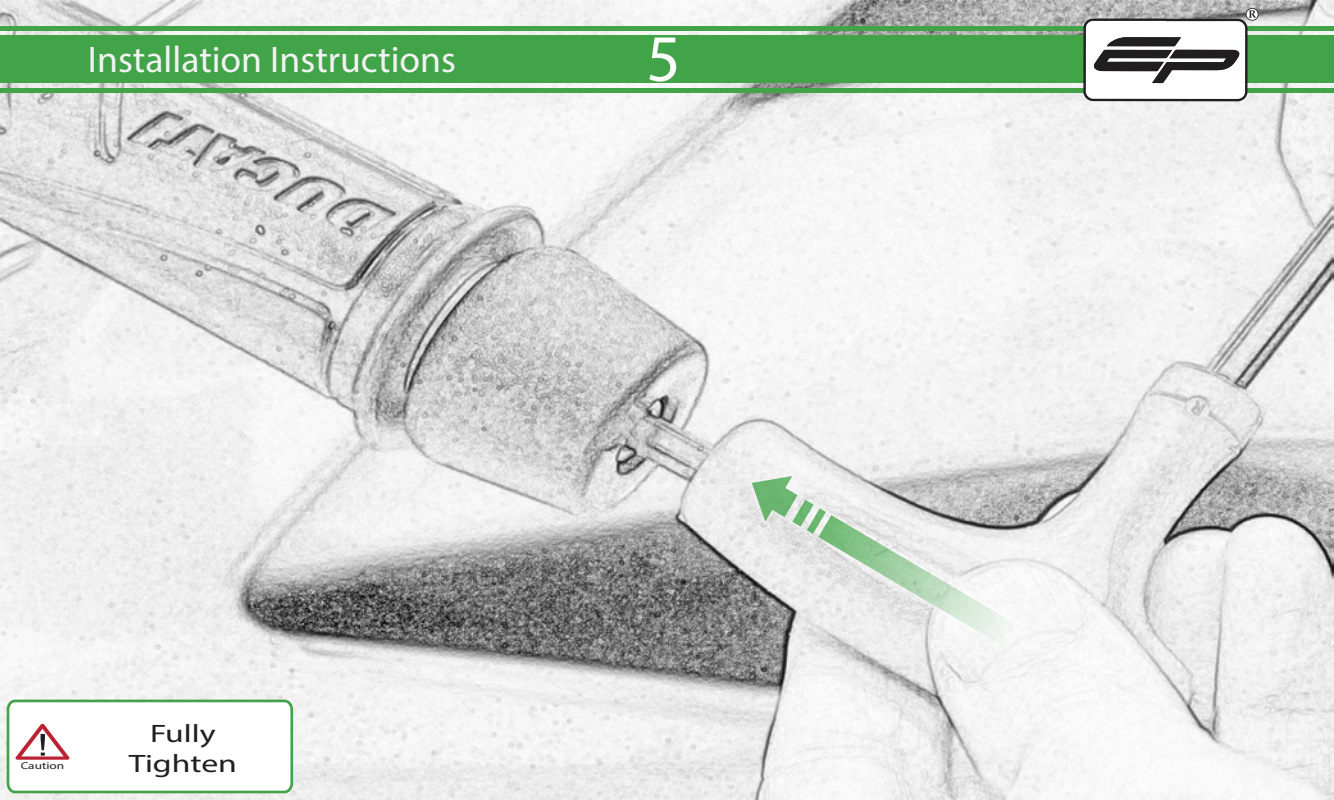

EVOTECH®
P E R F O R M A N C E

www.evotech-performance.com

Ducati Streetfighter V4 / S Bar end Weights

Installation Instructions

Kit Contents PRN014972

- Ⓐ 2 x Bar End Weights

Repeat
Both Sides

Caution

Fully
Tighten

Caution

Fully
Tighten

ESSENTIAL CHECKS

It is recommended that periodic inspections are made to ensure that all bolts are tightened to the specified torque settings.

Should the bike be involved in an accident a thorough inspection should be made and any components that have taken an impact, no matter how small, be replaced