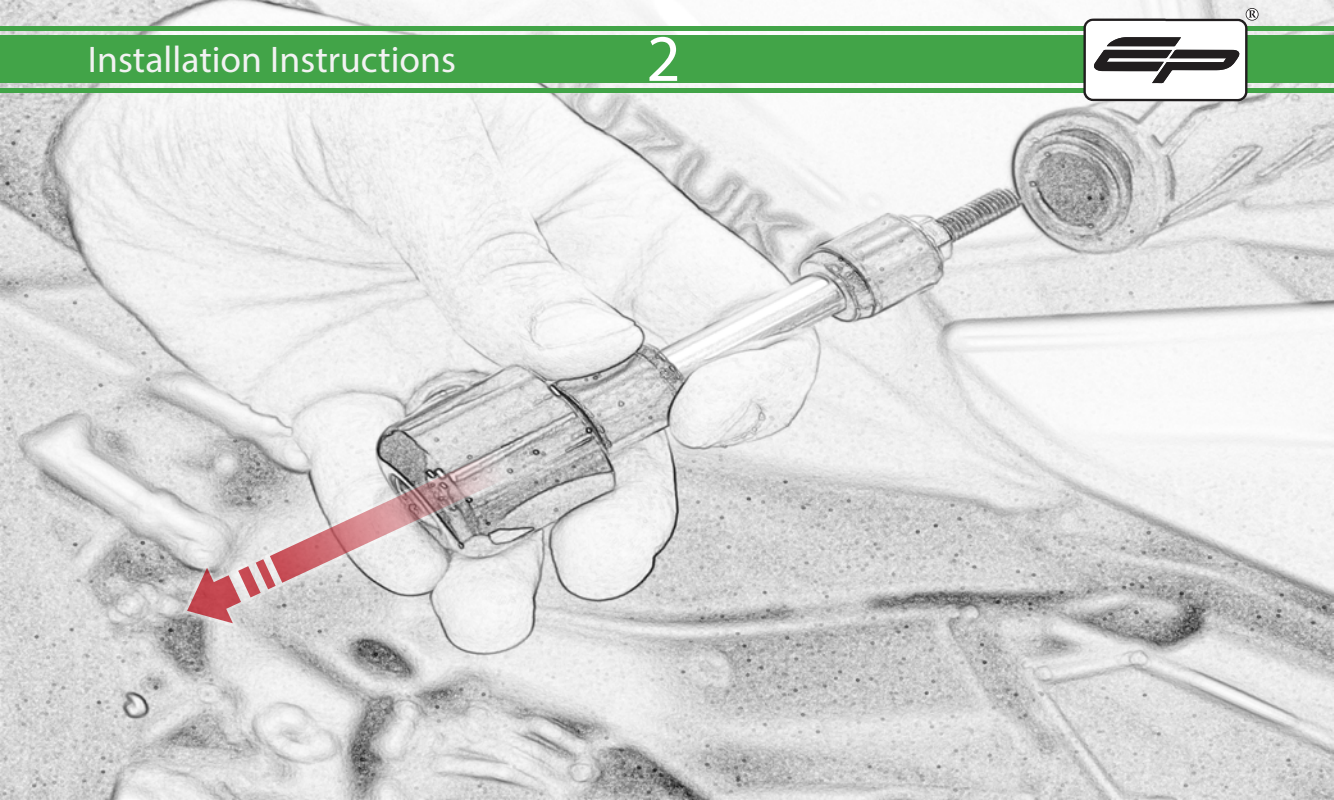

EVOTECH®
P E R F O R M A N C E

www.evotech-performance.com

Suzuki GSX-S1000

Brake And Clutch Lever Protector Kit

Kit Contents PRN015536-015554-015801

- Ⓐ 1 x Brake Protector
- Ⓑ 1 x Clutch Protector

Installation Instructions

Caution

Fully
Tighten

Repeat for the
brake side

ESSENTIAL CHECKS

Please ensure the throttle grip has sufficient clearance between the brake lever protector / bar end weight before riding. It is recommended that periodic inspections are made to ensure that all bolts are tightened to the specified torque settings.