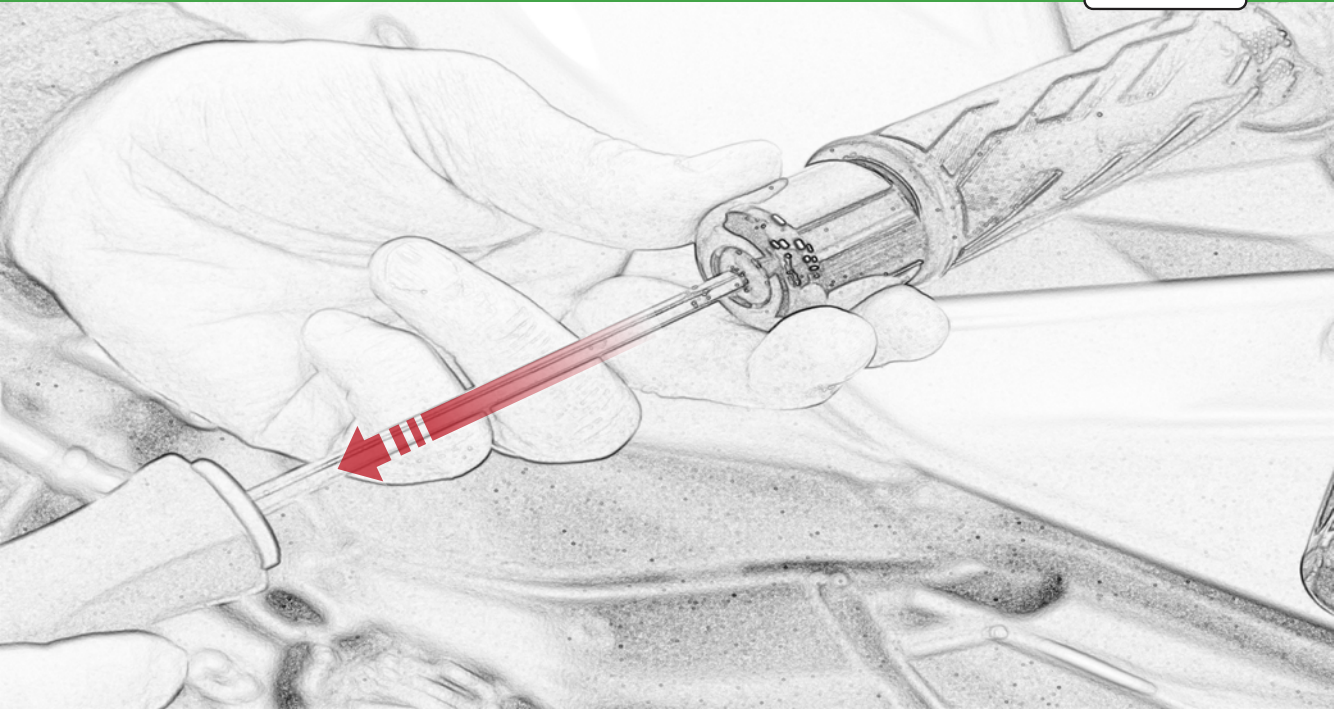

EVOTECH®
P E R F O R M A N C E

www.evotech-performance.com

Suzuki GSX-S1000

Brake And Clutch Lever Protector Kit

Kit Contents PRN015536-015554-015801

- Ⓐ 1 x Brake Protector
- Ⓑ 1 x Clutch Protector

Installation Instructions

Caution

Fully
Tighten

Repeat for the
brake side

ESSENTIAL CHECKS

Please ensure the throttle grip has sufficient clearance between the brake lever protector / bar end weight before riding. It is recommended that periodic inspections are made to ensure that all bolts are tightened to the specified torque settings.

Should the bike be involved in an accident a thorough inspection should be made and any components that have taken an impact, no matter how small, be replaced

EVOTECH®
P E R F O R M A N C E

www.evotech-performance.com