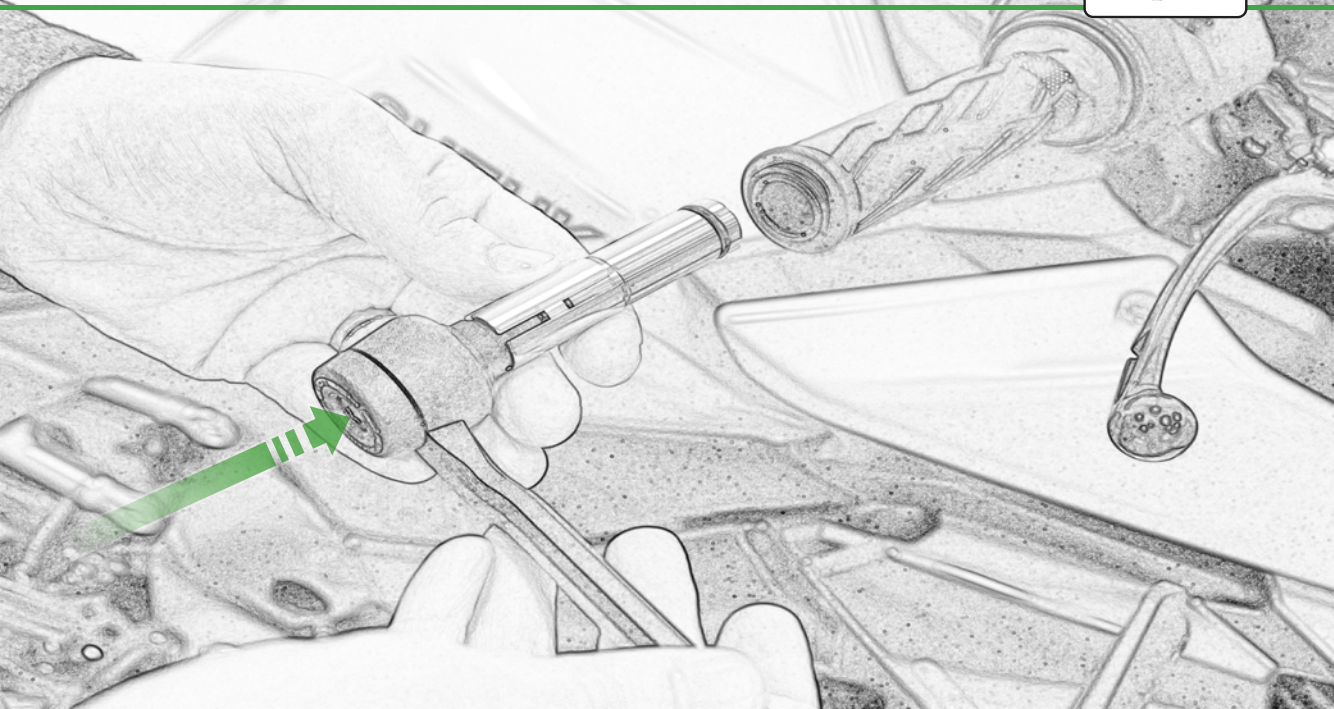

EVOTECH®
P E R F O R M A N C E

www.evotech-performance.com

Suzuki GSX-S1000

Brake And Clutch Lever Protector Kit

Kit Contents PRN015536-015554-015801

- Ⓐ 1 x Brake Protector
- Ⓑ 1 x Clutch Protector

Installation Instructions

Caution

Fully
Tighten

Repeat for the
brake side

ESSENTIAL CHECKS

Please ensure the throttle grip has sufficient clearance between the brake lever protector / bar end weight before riding. It is recommended that periodic inspections are made to ensure that all bolts are tightened to the specified torque settings.