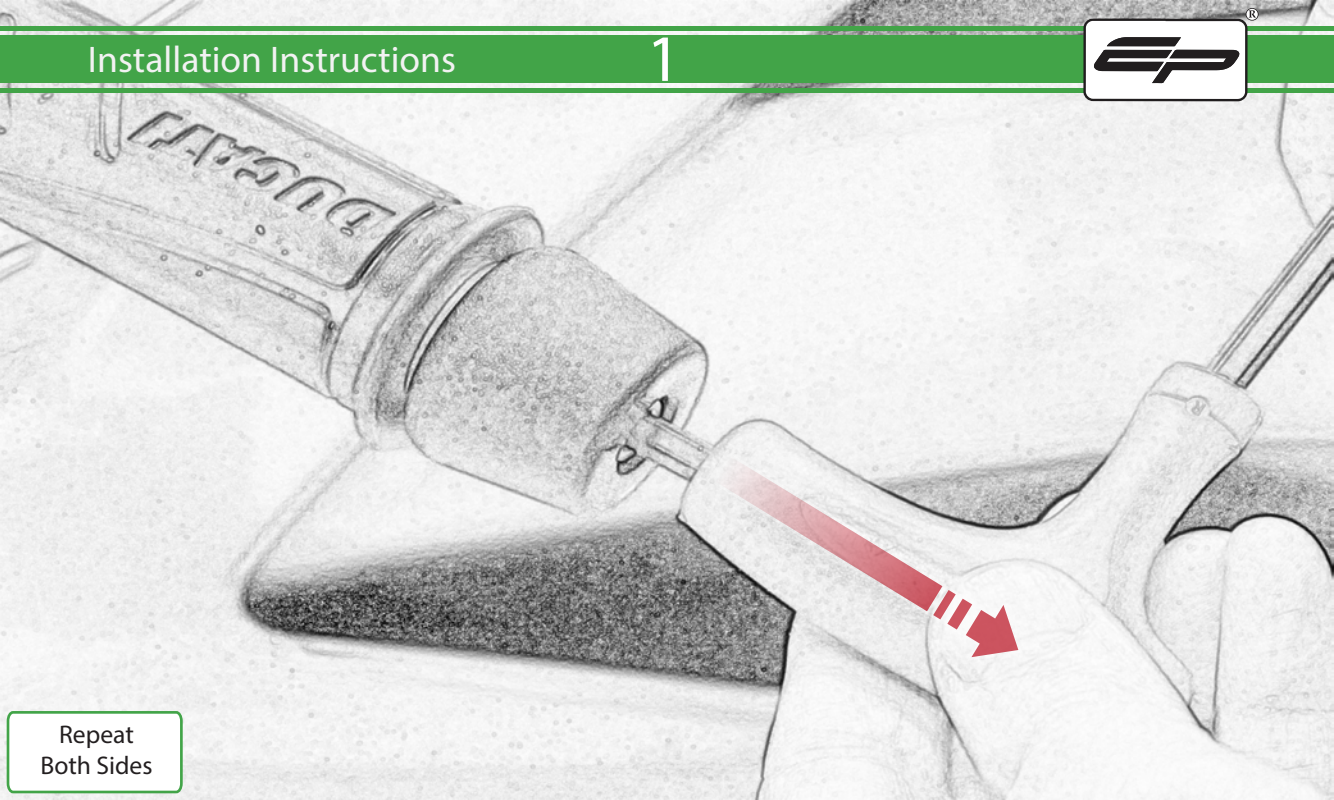

EVOTECH®
P E R F O R M A N C E

Ducati

Brake Lever Protector Kit

Installation Instructions

Kit Contents PRN014969-014972

- Ⓐ 1 x Bar End Weights
- Ⓑ 1 x Brake Protector

Repeat
Both Sides

Caution

Fully
Tighten

Caution

Fully
Tighten

ESSENTIAL CHECKS

It is recommended that periodic inspections are made to ensure that all bolts are tightened to the specified torque settings.

Should the bike be involved in an accident a thorough inspection should be made and any components that have taken an impact, no matter how small, be replaced