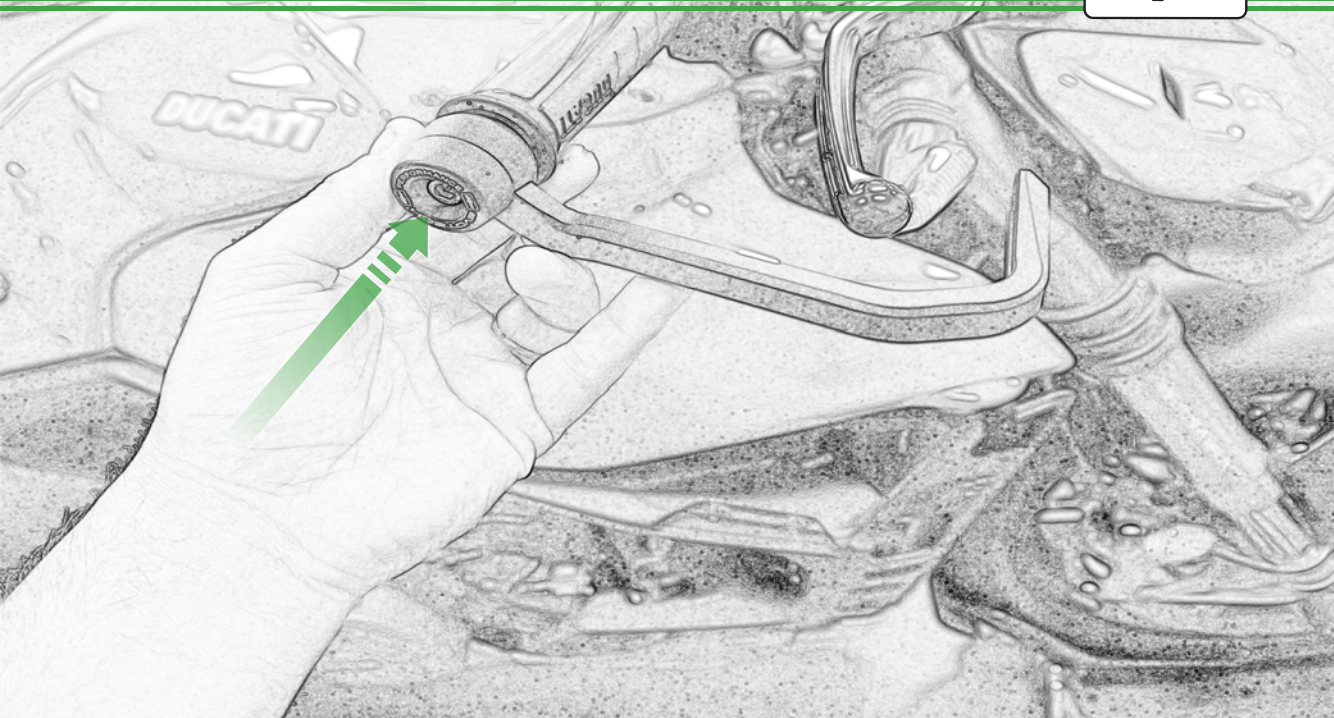

EVOTECH®
P E R F O R M A N C E

Ducati

Brake Lever Protector Kit

Installation Instructions

Kit Contents PRN014969-014972

- Ⓐ 1 x Bar End Weights
- Ⓑ 1 x Brake Protector

Repeat
Both Sides

Caution

Fully
Tighten

Caution

Fully
Tighten

ESSENTIAL CHECKS

It is recommended that periodic inspections are made to ensure that all bolts are tightened to the specified torque settings.

Should the bike be involved in an accident a thorough inspection should be made and any components that have taken an impact, no matter how small, be replaced