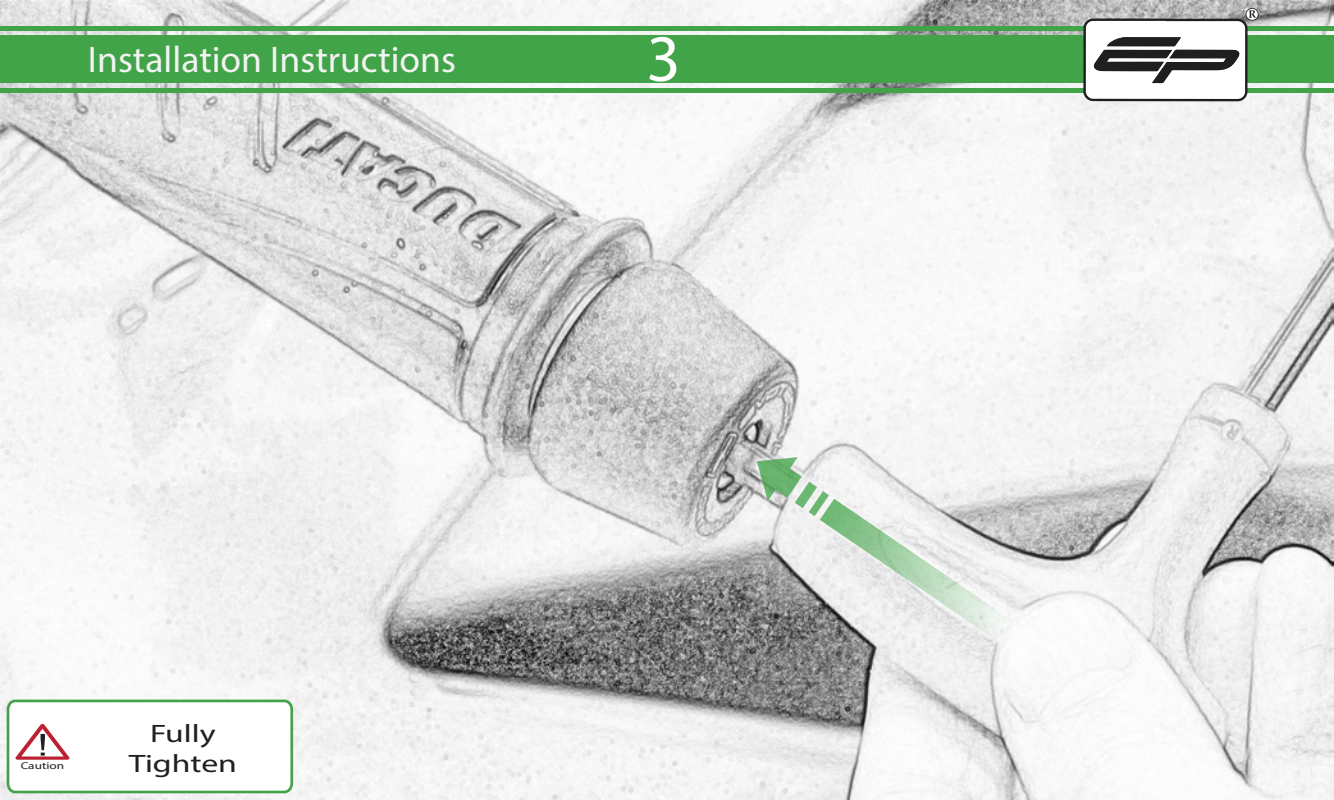

EVOTECH®
P E R F O R M A N C E

Ducati

Brake Lever Protector Kit

Installation Instructions

Kit Contents PRN014969-014972

- Ⓐ 1 x Bar End Weights
- Ⓑ 1 x Brake Protector

Repeat
Both Sides

Caution

Fully
Tighten

Caution

Fully
Tighten

ESSENTIAL CHECKS

It is recommended that periodic inspections are made to ensure that all bolts are tightened to the specified torque settings.

Should the bike be involved in an accident a thorough inspection should be made and any components that have taken an impact, no matter how small, be replaced