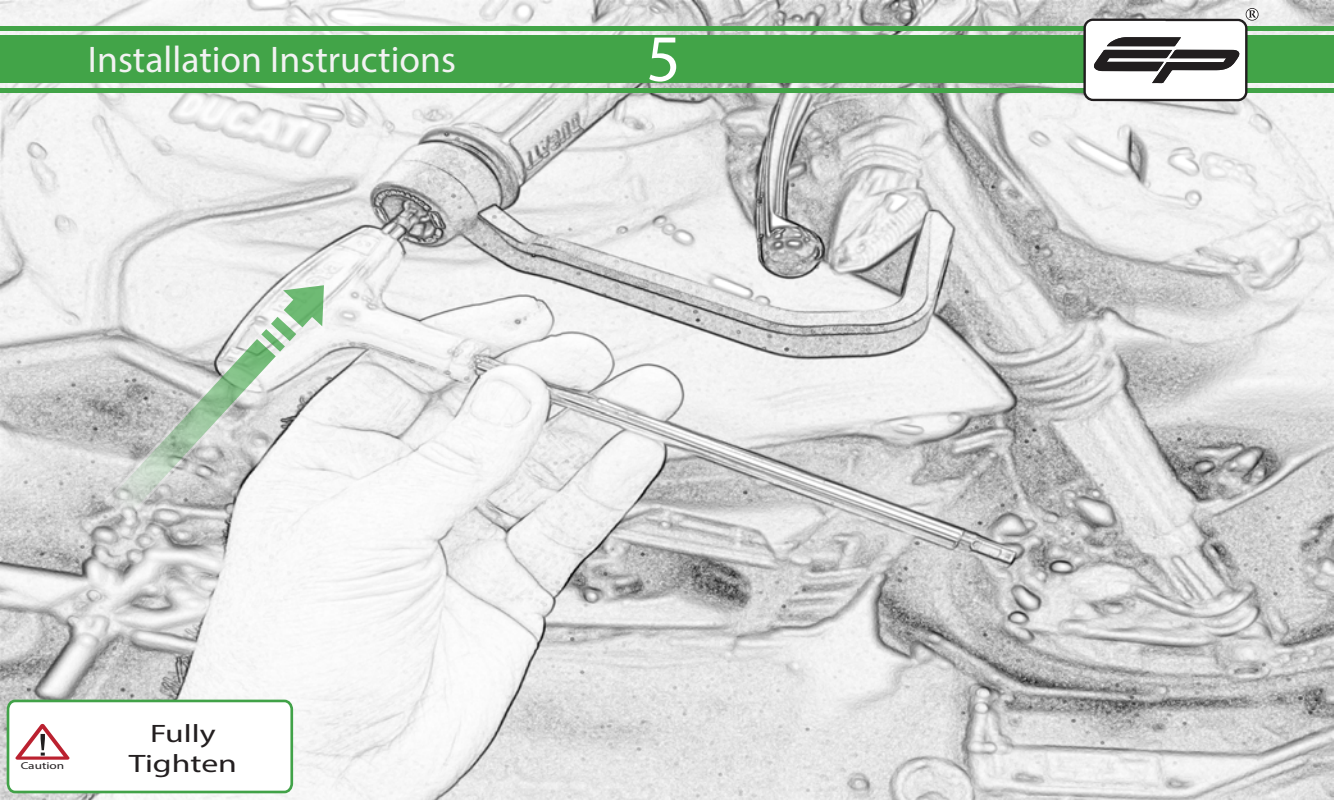

EVOTECH®
P E R F O R M A N C E

Ducati

Brake Lever Protector Kit

Installation Instructions

Kit Contents PRN014969-014972

- Ⓐ 1 x Bar End Weights
- Ⓑ 1 x Brake Protector

Repeat
Both Sides

Caution

Fully
Tighten

Caution

Fully
Tighten

ESSENTIAL CHECKS

It is recommended that periodic inspections are made to ensure that all bolts are tightened to the specified torque settings.

Should the bike be involved in an accident a thorough inspection should be made and any components that have taken an impact, no matter how small, be replaced