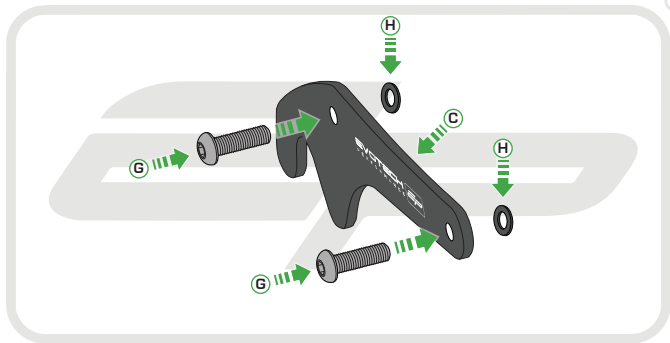

## YAMAHA YZF-R6 2017+ TOE GUARD AND GP PADDOCK STAND PLATES

Product Reference - 12608 / 12610

### Kit Contents

- A** 1 x Toe Guard
- B** 1 x LH GP Paddock Stand Plate
- C** 1 x RH GP Paddock Stand Plate
- D** 1 x Toe Guard Mounting Plate
- E** 2 x Threaded Spacers
- F** 2 x M6 - 12 Socket Button Head Screws
- G** 4 x M6 - 20 Socket Button Head Screws
- H** 4 x Washers