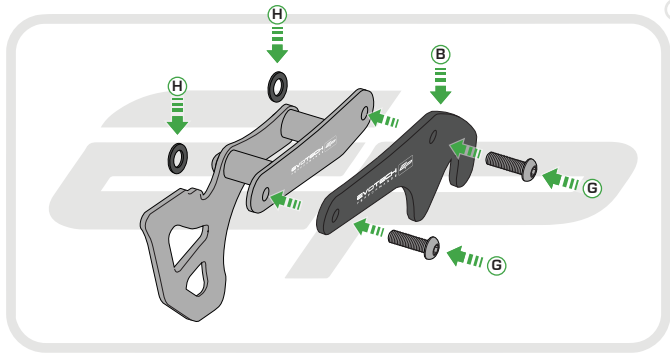

## YAMAHA YZF-R6 2017+ TOE GUARD AND GP PADDOCK STAND PLATES

Product Reference - 12608 / 12610

### Kit Contents

- A** 1 x Toe Guard
- B** 1 x LH GP Paddock Stand Plate
- C** 1 x RH GP Paddock Stand Plate
- D** 1 x Toe Guard Mounting Plate
- E** 2 x Threaded Spacers
- F** 2 x M6 - 12 Socket Button Head Screws
- G** 4 x M6 - 20 Socket Button Head Screws
- H** 4 x Washers