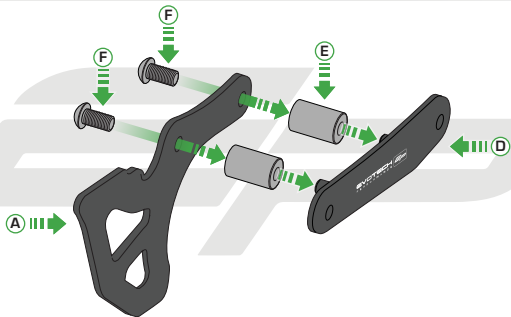

## YAMAHA YZF-R6 2017+ TOE GUARD AND GP PADDOCK STAND PLATES

Product Reference - 12608 / 12610

### Kit Contents

- A** 1 x Toe Guard
- B** 1 x LH GP Paddock Stand Plate
- C** 1 x RH GP Paddock Stand Plate
- D** 1 x Toe Guard Mounting Plate
- E** 2 x Threaded Spacers
- F** 2 x M6 - 12 Socket Button Head Screws
- G** 4 x M6 - 20 Socket Button Head Screws
- H** 4 x Washers