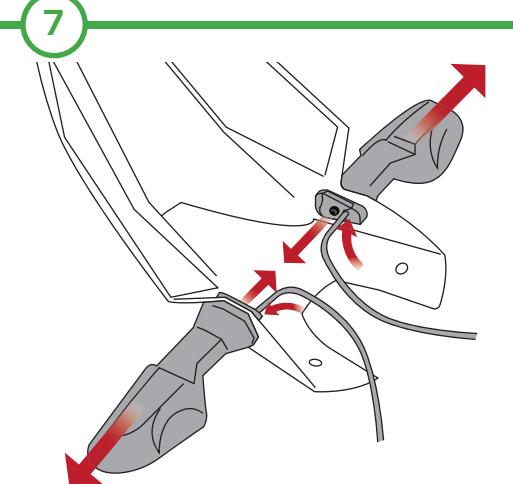

**KAWASAKI Z800 2013  
TAIL TIDY**

Product Reference - 10857

**Kit Contents**

- A** 1 x Main Tail Tidy
- B** 1 x Tail Tidy Plate
- C** 1 x Reflector Bracket
- D** 1 x LED Light Unit
- E** 1 x M4 Nut
- F** 1 x M4 Washer
- G** 1 x Reflector
- H** 2 x Threaded Spacer
- I** 2 x Plastic Screws
- J** 2 x Plastic Nuts
- K** 2 x Spade Connectors
- L** 2 x M6 Nuts
- M** 2 x M6 x 25 Black Screws
- N** 2 x Cable Ties
- O** 4 x M6 x 16 Black Screws
- P** 6 x Black M6 Washers