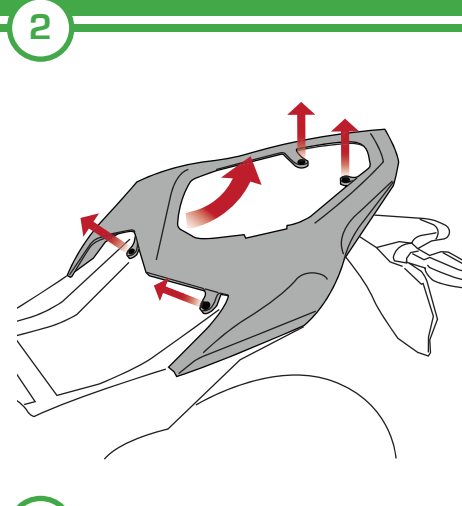

**KAWASAKI Z800 2013  
TAIL TIDY**

Product Reference - 10857

**Kit Contents**

- A** 1 x Main Tail Tidy
- B** 1 x Tail Tidy Plate
- C** 1 x Reflector Bracket
- D** 1 x LED Light Unit
- E** 1 x M4 Nut
- F** 1 x M4 Washer
- G** 1 x Reflector
- H** 2 x Threaded Spacer
- I** 2 x Plastic Screws
- J** 2 x Plastic Nuts
- K** 2 x Spade Connectors
- L** 2 x M6 Nuts
- M** 2 x M6 x 25 Black Screws
- N** 2 x Cable Ties
- O** 4 x M6 x 16 Black Screws
- P** 6 x Black M6 Washers