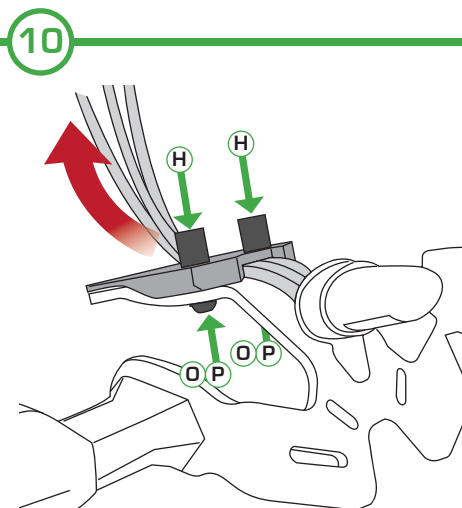

**KAWASAKI Z800 2013  
TAIL TIDY**

Product Reference - 10857

**Kit Contents**

- A** 1 x Main Tail Tidy
- B** 1 x Tail Tidy Plate
- C** 1 x Reflector Bracket
- D** 1 x LED Light Unit
- E** 1 x M4 Nut
- F** 1 x M4 Washer
- G** 1 x Reflector
- H** 2 x Threaded Spacer
- I** 2 x Plastic Screws
- J** 2 x Plastic Nuts
- K** 2 x Spade Connectors
- L** 2 x M6 Nuts
- M** 2 x M6 x 25 Black Screws
- N** 2 x Cable Ties
- O** 4 x M6 x 16 Black Screws
- P** 6 x Black M6 Washers

Reverse Stage  
2,1

Please visit:  
[www.evotech-performance.com](http://www.evotech-performance.com)  
to view our full product range