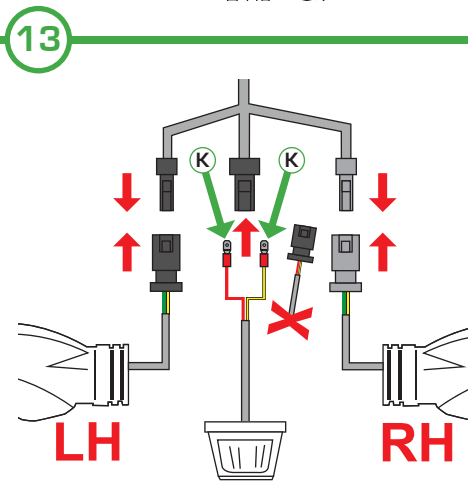

**KAWASAKI Z800 2013  
TAIL TIDY**

Product Reference - 10857

**Kit Contents**

- A** 1 x Main Tail Tidy
- B** 1 x Tail Tidy Plate
- C** 1 x Reflector Bracket
- D** 1 x LED Light Unit
- E** 1 x M4 Nut
- F** 1 x M4 Washer
- G** 1 x Reflector
- H** 2 x Threaded Spacer
- I** 2 x Plastic Screws
- J** 2 x Plastic Nuts
- K** 2 x Spade Connectors
- L** 2 x M6 Nuts
- M** 2 x M6 x 25 Black Screws
- N** 2 x Cable Ties
- O** 4 x M6 x 16 Black Screws
- P** 6 x Black M6 Washers

Reverse Stage  
2,1

Please visit:  
[www.evotech-performance.com](http://www.evotech-performance.com)  
to view our full product range