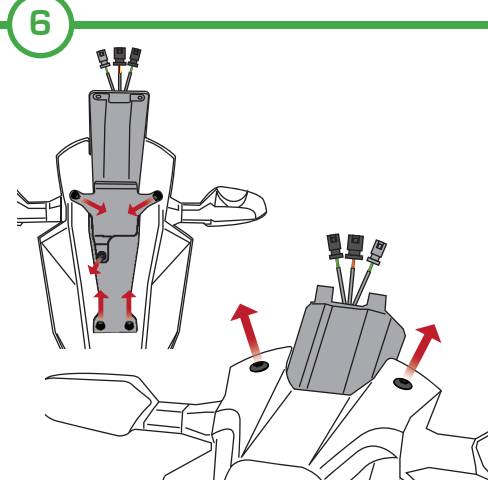

**KAWASAKI Z800 2013  
TAIL TIDY**

Product Reference - 10857

**Kit Contents**

- A** 1 x Main Tail Tidy
- B** 1 x Tail Tidy Plate
- C** 1 x Reflector Bracket
- D** 1 x LED Light Unit
- E** 1 x M4 Nut
- F** 1 x M4 Washer
- G** 1 x Reflector
- H** 2 x Threaded Spacer
- I** 2 x Plastic Screws
- J** 2 x Plastic Nuts
- K** 2 x Spade Connectors
- L** 2 x M6 Nuts
- M** 2 x M6 x 25 Black Screws
- N** 2 x Cable Ties
- O** 4 x M6 x 16 Black Screws
- P** 6 x Black M6 Washers

Reverse Stage  
2,1

Please visit:  
[www.evotech-performance.com](http://www.evotech-performance.com)  
to view our full product range