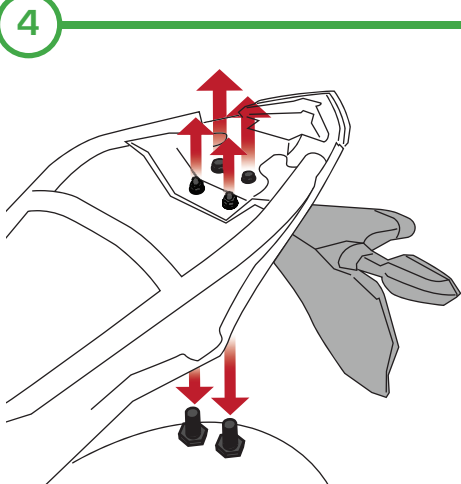

**KAWASAKI Z800 2013  
TAIL TIDY**

Product Reference - 10857

**Kit Contents**

- A** 1 x Main Tail Tidy
- B** 1 x Tail Tidy Plate
- C** 1 x Reflector Bracket
- D** 1 x LED Light Unit
- E** 1 x M4 Nut
- F** 1 x M4 Washer
- G** 1 x Reflector
- H** 2 x Threaded Spacer
- I** 2 x Plastic Screws
- J** 2 x Plastic Nuts
- K** 2 x Spade Connectors
- L** 2 x M6 Nuts
- M** 2 x M6 x 25 Black Screws
- N** 2 x Cable Ties
- O** 4 x M6 x 16 Black Screws
- P** 6 x Black M6 Washers