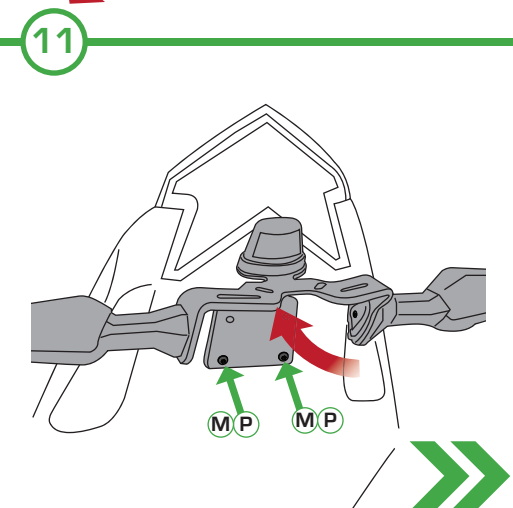

**KAWASAKI Z800 2013  
TAIL TIDY**

Product Reference - 10857

**Kit Contents**

- A** 1 x Main Tail Tidy
- B** 1 x Tail Tidy Plate
- C** 1 x Reflector Bracket
- D** 1 x LED Light Unit
- E** 1 x M4 Nut
- F** 1 x M4 Washer
- G** 1 x Reflector
- H** 2 x Threaded Spacer
- I** 2 x Plastic Screws
- J** 2 x Plastic Nuts
- K** 2 x Spade Connectors
- L** 2 x M6 Nuts
- M** 2 x M6 x 25 Black Screws
- N** 2 x Cable Ties
- O** 4 x M6 x 16 Black Screws
- P** 6 x Black M6 Washers