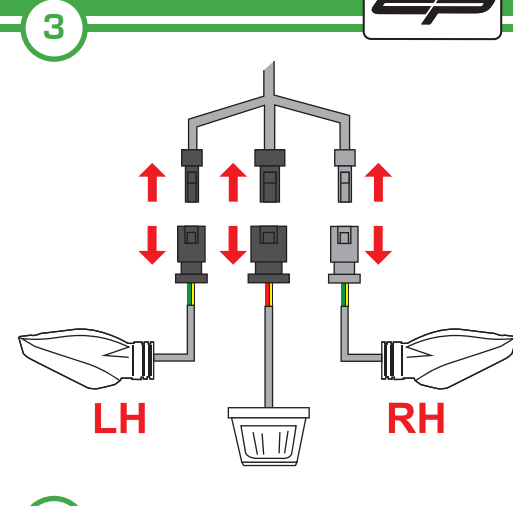

**KAWASAKI Z800 2013  
TAIL TIDY**

Product Reference - 10857

**Kit Contents**

- A** 1 x Main Tail Tidy
- B** 1 x Tail Tidy Plate
- C** 1 x Reflector Bracket
- D** 1 x LED Light Unit
- E** 1 x M4 Nut
- F** 1 x M4 Washer
- G** 1 x Reflector
- H** 2 x Threaded Spacer
- I** 2 x Plastic Screws
- J** 2 x Plastic Nuts
- K** 2 x Spade Connectors
- L** 2 x M6 Nuts
- M** 2 x M6 x 25 Black Screws
- N** 2 x Cable Ties
- O** 4 x M6 x 16 Black Screws
- P** 6 x Black M6 Washers

Reverse Stage  
2,1

Please visit:  
[www.evotech-performance.com](http://www.evotech-performance.com)  
to view our full product range