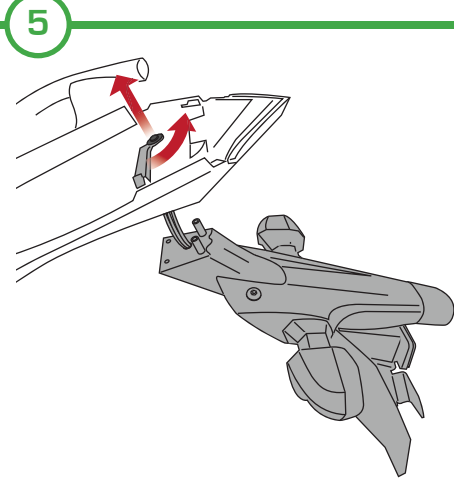

**KAWASAKI Z800 2013  
TAIL TIDY**

Product Reference - 10857

**Kit Contents**

- A** 1 x Main Tail Tidy
- B** 1 x Tail Tidy Plate
- C** 1 x Reflector Bracket
- D** 1 x LED Light Unit
- E** 1 x M4 Nut
- F** 1 x M4 Washer
- G** 1 x Reflector
- H** 2 x Threaded Spacer
- I** 2 x Plastic Screws
- J** 2 x Plastic Nuts
- K** 2 x Spade Connectors
- L** 2 x M6 Nuts
- M** 2 x M6 x 25 Black Screws
- N** 2 x Cable Ties
- O** 4 x M6 x 16 Black Screws
- P** 6 x Black M6 Washers