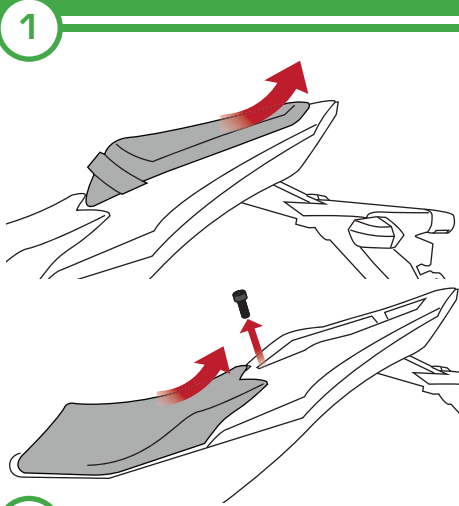

**KAWASAKI Z800 2013  
TAIL TIDY**

Product Reference - 10857

**Kit Contents**

- A** 1 x Main Tail Tidy
- B** 1 x Tail Tidy Plate
- C** 1 x Reflector Bracket
- D** 1 x LED Light Unit
- E** 1 x M4 Nut
- F** 1 x M4 Washer
- G** 1 x Reflector
- H** 2 x Threaded Spacer
- I** 2 x Plastic Screws
- J** 2 x Plastic Nuts
- K** 2 x Spade Connectors
- L** 2 x M6 Nuts
- M** 2 x M6 x 25 Black Screws
- N** 2 x Cable Ties
- O** 4 x M6 x 16 Black Screws
- P** 6 x Black M6 Washers