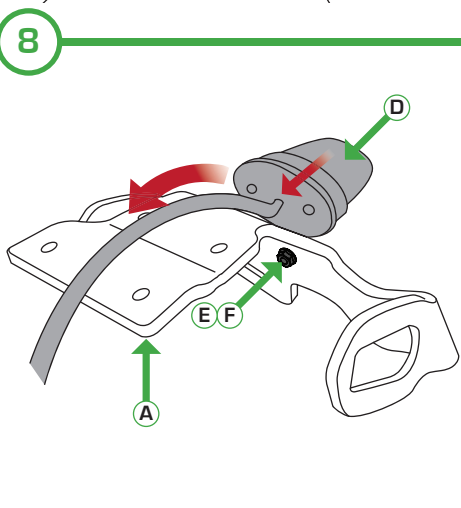

**KAWASAKI Z800 2013  
TAIL TIDY**

Product Reference - 10857

**Kit Contents**

- A** 1 x Main Tail Tidy
- B** 1 x Tail Tidy Plate
- C** 1 x Reflector Bracket
- D** 1 x LED Light Unit
- E** 1 x M4 Nut
- F** 1 x M4 Washer
- G** 1 x Reflector
- H** 2 x Threaded Spacer
- I** 2 x Plastic Screws
- J** 2 x Plastic Nuts
- K** 2 x Spade Connectors
- L** 2 x M6 Nuts
- M** 2 x M6 x 25 Black Screws
- N** 2 x Cable Ties
- O** 4 x M6 x 16 Black Screws
- P** 6 x Black M6 Washers

Reverse Stage  
2,1

Please visit:  
[www.evotech-performance.com](http://www.evotech-performance.com)  
to view our full product range