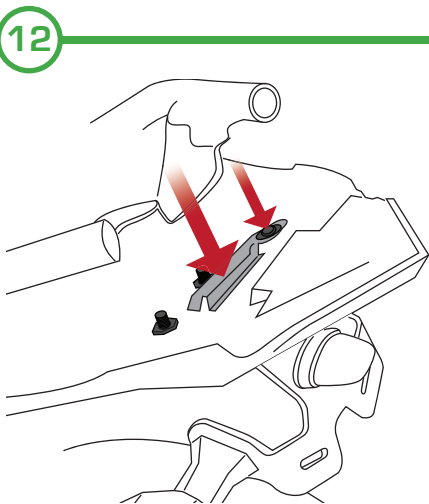

**KAWASAKI Z800 2013  
TAIL TIDY**

Product Reference - 10857

**Kit Contents**

- A** 1 x Main Tail Tidy
- B** 1 x Tail Tidy Plate
- C** 1 x Reflector Bracket
- D** 1 x LED Light Unit
- E** 1 x M4 Nut
- F** 1 x M4 Washer
- G** 1 x Reflector
- H** 2 x Threaded Spacer
- I** 2 x Plastic Screws
- J** 2 x Plastic Nuts
- K** 2 x Spade Connectors
- L** 2 x M6 Nuts
- M** 2 x M6 x 25 Black Screws
- N** 2 x Cable Ties
- O** 4 x M6 x 16 Black Screws
- P** 6 x Black M6 Washers