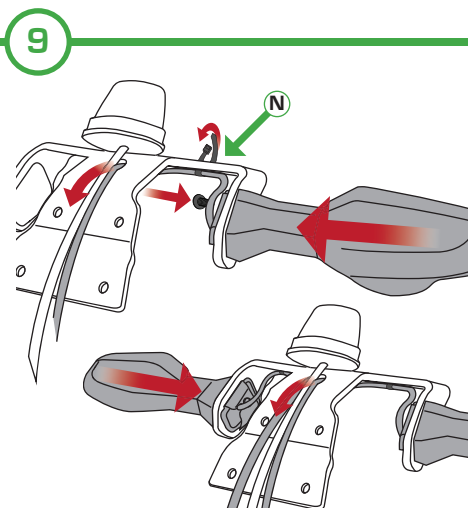

**KAWASAKI Z800 2013  
TAIL TIDY**

Product Reference - 10857

**Kit Contents**

- A** 1 x Main Tail Tidy
- B** 1 x Tail Tidy Plate
- C** 1 x Reflector Bracket
- D** 1 x LED Light Unit
- E** 1 x M4 Nut
- F** 1 x M4 Washer
- G** 1 x Reflector
- H** 2 x Threaded Spacer
- I** 2 x Plastic Screws
- J** 2 x Plastic Nuts
- K** 2 x Spade Connectors
- L** 2 x M6 Nuts
- M** 2 x M6 x 25 Black Screws
- N** 2 x Cable Ties
- O** 4 x M6 x 16 Black Screws
- P** 6 x Black M6 Washers

Reverse Stage  
2,1

Please visit:  
[www.evotech-performance.com](http://www.evotech-performance.com)  
to view our full product range