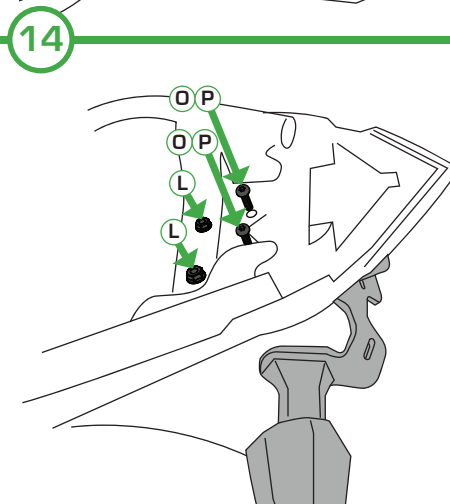

**KAWASAKI Z800 2013  
TAIL TIDY**

Product Reference - 10857

**Kit Contents**

- A** 1 x Main Tail Tidy
- B** 1 x Tail Tidy Plate
- C** 1 x Reflector Bracket
- D** 1 x LED Light Unit
- E** 1 x M4 Nut
- F** 1 x M4 Washer
- G** 1 x Reflector
- H** 2 x Threaded Spacer
- I** 2 x Plastic Screws
- J** 2 x Plastic Nuts
- K** 2 x Spade Connectors
- L** 2 x M6 Nuts
- M** 2 x M6 x 25 Black Screws
- N** 2 x Cable Ties
- O** 4 x M6 x 16 Black Screws
- P** 6 x Black M6 Washers

Reverse Stage  
2,1

Please visit:  
[www.evotech-performance.com](http://www.evotech-performance.com)  
to view our full product range