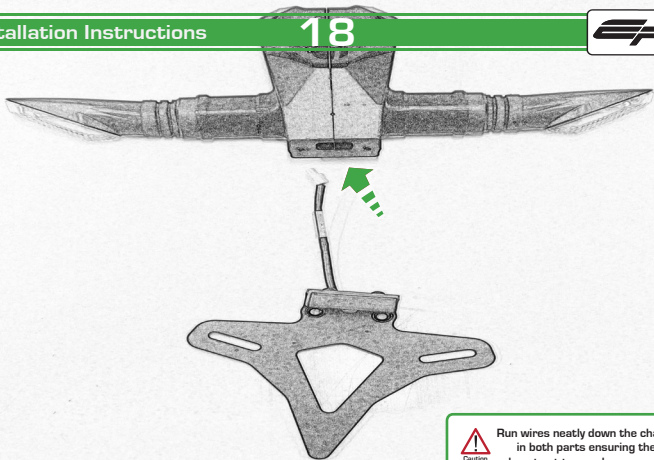

Caution

When fitting the indicator adaptor plate ensure the threaded insert is facing towards the indicator

Repeat  
Both Sides

Repeat  
Both Sides

Repeat  
Both Sides

Repeat  
Both Sides

Repeat  
Both Sides

Caution

Run wires neatly down the channel in both parts ensuring they do not get trapped or squashed

Caution

Run wires neatly down the channel  
in both parts ensuring they  
do not get trapped or squashed

Ensure the tail tidy  
securely hooks under the  
top lip of the undertay