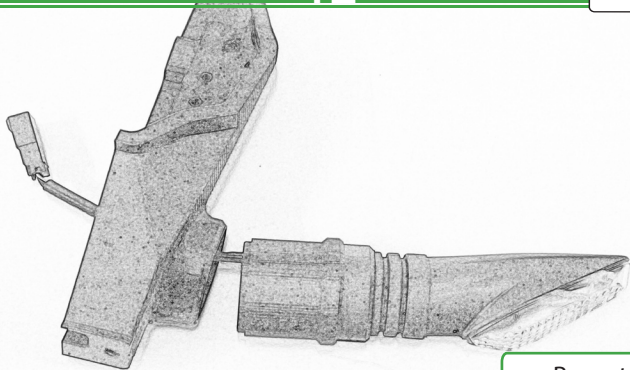

Caution

When fitting the indicator adaptor plate ensure the threaded insert is facing towards the indicator

Repeat  
Both Sides

Repeat  
Both Sides

Repeat  
Both Sides

Repeat  
Both Sides

Repeat  
Both Sides

Caution

Run wires neatly down the channel in both parts ensuring they do not get trapped or squashed

Caution

Run wires neatly down the channel  
in both parts ensuring they  
do not get trapped or squashed

Ensure the tail tidy  
securely hooks under the  
top lip of the undertay