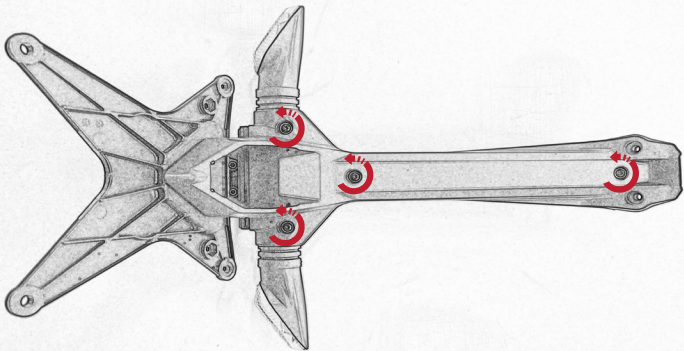

## Kit Contents PRN013868

- Ⓐ 1 x Reflector Kit
- Ⓑ 2 x M5 Black Washers
- Ⓒ 2 x M5 x 50 Stainless Steel Button Head Bolts
- Ⓓ 2 x M5 x 16 Black Button Head Bolts
- Ⓔ 2 x M4 x 12 Black Button Head Bolts
- Ⓕ 2 x M5 x 12 Black Countersunk Screws
- Ⓖ 2 x Indicator Adaptors
- Ⓗ 2 x 4mm x 18mm Dowel Pin
- Ⓘ 2 x Black Spacers
- Ⓙ 4 x M4 x 10 Stainless Steel Button Head Bolts
- Ⓚ 4 x Indicator Clamps

Caution

When fitting the indicator adaptor plate ensure the threaded insert is facing towards the indicator

Repeat  
Both Sides

Repeat  
Both Sides

Repeat  
Both Sides

Repeat  
Both Sides

Repeat  
Both Sides

Caution

Run wires neatly down the channel in both parts ensuring they do not get trapped or squashed

Caution

Run wires neatly down the channel  
in both parts ensuring they  
do not get trapped or squashed

Ensure the tail tidy  
securely hooks under the  
top lip of the undertay