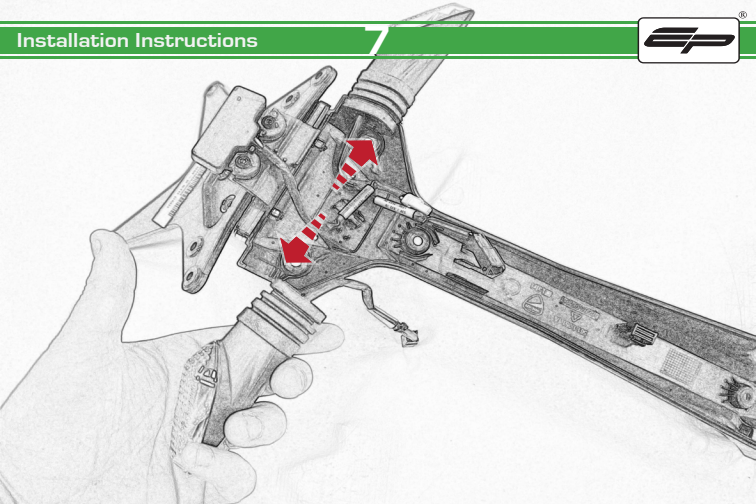

## Kit Contents PRN013868

- Ⓐ 1 x Reflector Kit
- Ⓑ 2 x M5 Black Washers
- Ⓒ 2 x M5 x 50 Stainless Steel Button Head Bolts
- Ⓓ 2 x M5 x 16 Black Button Head Bolts
- Ⓔ 2 x M4 x 12 Black Button Head Bolts
- Ⓕ 2 x M5 x 12 Black Countersunk Screws
- Ⓖ 2 x Indicator Adaptors
- Ⓗ 2 x 4mm x 18mm Dowel Pin
- Ⓘ 2 x Black Spacers
- Ⓙ 4 x M4 x 10 Stainless Steel Button Head Bolts
- Ⓚ 4 x Indicator Clamps

Caution

When fitting the indicator adaptor plate ensure the threaded insert is facing towards the indicator

Repeat  
Both Sides

Repeat  
Both Sides

Repeat  
Both Sides

Repeat  
Both Sides

Repeat  
Both Sides

Caution

Run wires neatly down the channel in both parts ensuring they do not get trapped or squashed

Caution

Run wires neatly down the channel  
in both parts ensuring they  
do not get trapped or squashed

Ensure the tail tidy  
securely hooks under the  
top lip of the undertay