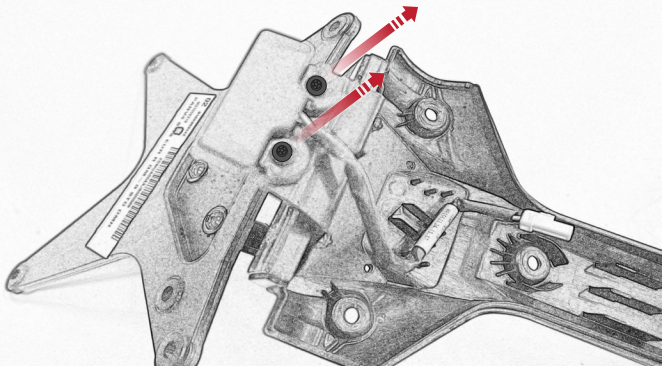

## Kit Contents PRN013868

- Ⓐ 1 x Reflector Kit
- Ⓑ 2 x M5 Black Washers
- Ⓒ 2 x M5 x 50 Stainless Steel Button Head Bolts
- Ⓓ 2 x M5 x 16 Black Button Head Bolts
- Ⓔ 2 x M4 x 12 Black Button Head Bolts
- Ⓕ 2 x M5 x 12 Black Countersunk Screws
- Ⓖ 2 x Indicator Adaptors
- Ⓗ 2 x 4mm x 18mm Dowel Pin
- Ⓘ 2 x Black Spacers
- Ⓙ 4 x M4 x 10 Stainless Steel Button Head Bolts
- Ⓚ 4 x Indicator Clamps

Caution

When fitting the indicator adaptor plate ensure the threaded insert is facing towards the indicator

Repeat  
Both Sides

Repeat  
Both Sides

Repeat  
Both Sides

Repeat  
Both Sides

Repeat  
Both Sides

Caution

Run wires neatly down the channel in both parts ensuring they do not get trapped or squashed

Caution

Run wires neatly down the channel  
in both parts ensuring they  
do not get trapped or squashed

Ensure the tail tidy  
securely hooks under the  
top lip of the undertay