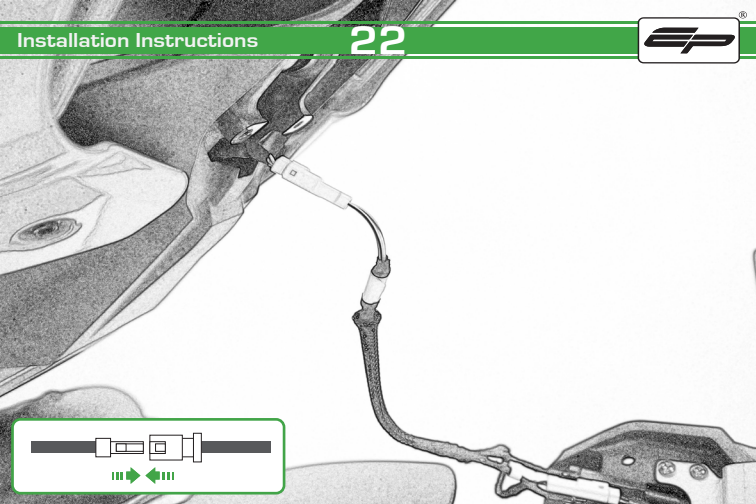

Caution

When fitting the indicator adaptor plate ensure the threaded insert is facing towards the indicator

Repeat  
Both Sides

Repeat  
Both Sides

Repeat  
Both Sides

Repeat  
Both Sides

Repeat  
Both Sides

Caution

Run wires neatly down the channel in both parts ensuring they do not get trapped or squashed

Caution

Run wires neatly down the channel  
in both parts ensuring they  
do not get trapped or squashed

Ensure the tail tidy  
securely hooks under the  
top lip of the undertay