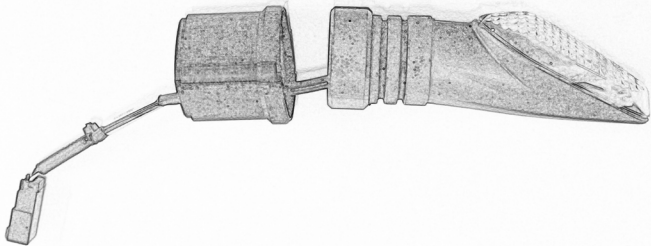

## Kit Contents PRN013868

- Ⓐ 1 x Reflector Kit
- Ⓑ 2 x M5 Black Washers
- Ⓒ 2 x M5 x 50 Stainless Steel Button Head Bolts
- Ⓓ 2 x M5 x 16 Black Button Head Bolts
- Ⓔ 2 x M4 x 12 Black Button Head Bolts
- Ⓕ 2 x M5 x 12 Black Countersunk Screws
- Ⓖ 2 x Indicator Adaptors
- Ⓗ 2 x 4mm x 18mm Dowel Pin
- Ⓘ 2 x Black Spacers
- Ⓙ 4 x M4 x 10 Stainless Steel Button Head Bolts
- Ⓚ 4 x Indicator Clamps

Caution

When fitting the indicator adaptor plate ensure the threaded insert is facing towards the indicator

Repeat  
Both Sides

Repeat  
Both Sides

Repeat  
Both Sides

Repeat  
Both Sides

Repeat  
Both Sides

Caution

Run wires neatly down the channel in both parts ensuring they do not get trapped or squashed

Caution

Run wires neatly down the channel  
in both parts ensuring they  
do not get trapped or squashed

Ensure the tail tidy  
securely hooks under the  
top lip of the undertay