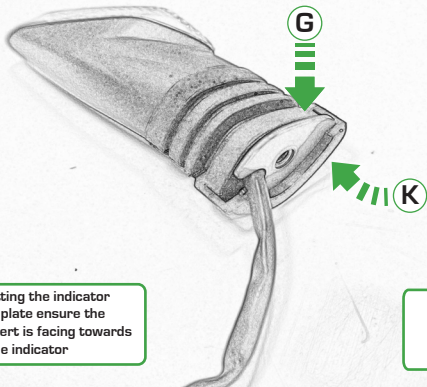

## Kit Contents PRN013868

- Ⓐ 1 x Reflector Kit
- Ⓑ 2 x M5 Black Washers
- Ⓒ 2 x M5 x 50 Stainless Steel Button Head Bolts
- Ⓓ 2 x M5 x 16 Black Button Head Bolts
- Ⓔ 2 x M4 x 12 Black Button Head Bolts
- Ⓕ 2 x M5 x 12 Black Countersunk Screws
- Ⓖ 2 x Indicator Adaptors
- Ⓗ 2 x 4mm x 18mm Dowel Pin
- Ⓘ 2 x Black Spacers
- Ⓙ 4 x M4 x 10 Stainless Steel Button Head Bolts
- Ⓚ 4 x Indicator Clamps

Caution

When fitting the indicator adaptor plate ensure the threaded insert is facing towards the indicator

Repeat  
Both Sides

Repeat  
Both Sides

Repeat  
Both Sides

Repeat  
Both Sides

Repeat  
Both Sides

Caution

Run wires neatly down the channel in both parts ensuring they do not get trapped or squashed

Caution

Run wires neatly down the channel  
in both parts ensuring they  
do not get trapped or squashed

Ensure the tail tidy  
securely hooks under the  
top lip of the undertay