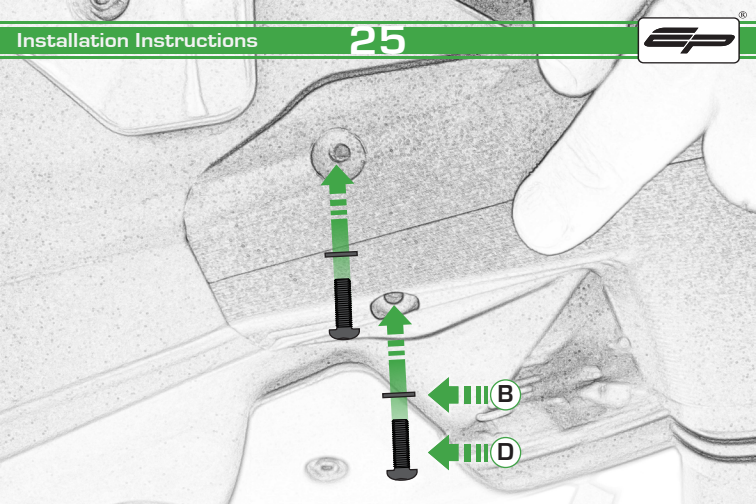

Caution

When fitting the indicator adaptor plate ensure the threaded insert is facing towards the indicator

Repeat  
Both Sides

Repeat  
Both Sides

Repeat  
Both Sides

Repeat  
Both Sides

Repeat  
Both Sides

Caution

Run wires neatly down the channel in both parts ensuring they do not get trapped or squashed

Caution

Run wires neatly down the channel  
in both parts ensuring they  
do not get trapped or squashed

Ensure the tail tidy  
securely hooks under the  
top lip of the undertay