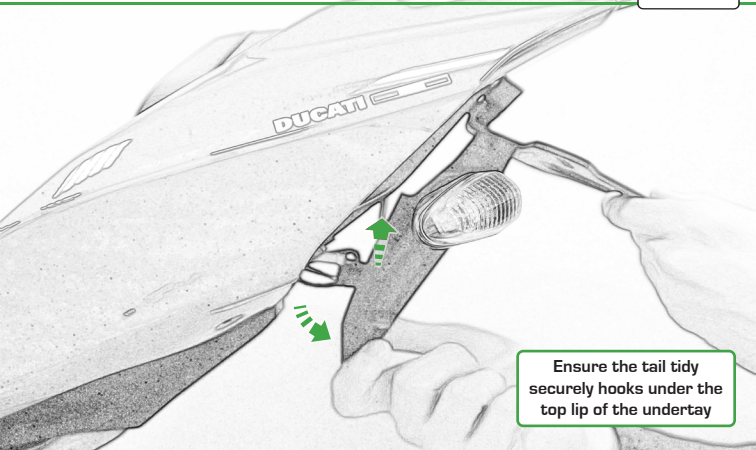

Caution

When fitting the indicator adaptor plate ensure the threaded insert is facing towards the indicator

Repeat  
Both Sides

Repeat  
Both Sides

Repeat  
Both Sides

Repeat  
Both Sides

Repeat  
Both Sides

Caution

Run wires neatly down the channel in both parts ensuring they do not get trapped or squashed

Caution

Run wires neatly down the channel  
in both parts ensuring they  
do not get trapped or squashed

Ensure the tail tidy  
securely hooks under the  
top lip of the undertay