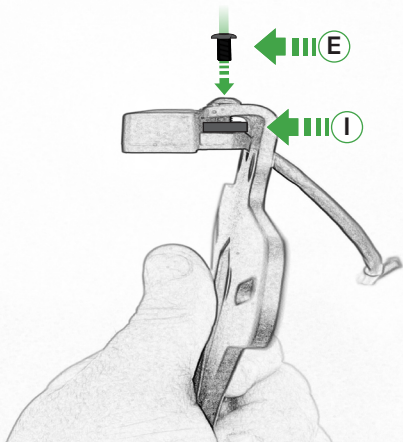

## Kit Contents PRN013868

- Ⓐ 1 x Reflector Kit
- Ⓑ 2 x M5 Black Washers
- Ⓒ 2 x M5 x 50 Stainless Steel Button Head Bolts
- Ⓓ 2 x M5 x 16 Black Button Head Bolts
- Ⓔ 2 x M4 x 12 Black Button Head Bolts
- Ⓕ 2 x M5 x 12 Black Countersunk Screws
- Ⓖ 2 x Indicator Adaptors
- Ⓗ 2 x 4mm x 18mm Dowel Pin
- Ⓘ 2 x Black Spacers
- Ⓙ 4 x M4 x 10 Stainless Steel Button Head Bolts
- Ⓚ 4 x Indicator Clamps

Caution

When fitting the indicator adaptor plate ensure the threaded insert is facing towards the indicator

Repeat  
Both Sides

Repeat  
Both Sides

Repeat  
Both Sides

Repeat  
Both Sides

Repeat  
Both Sides

Caution

Run wires neatly down the channel in both parts ensuring they do not get trapped or squashed

Caution

Run wires neatly down the channel  
in both parts ensuring they  
do not get trapped or squashed

Ensure the tail tidy  
securely hooks under the  
top lip of the undertay