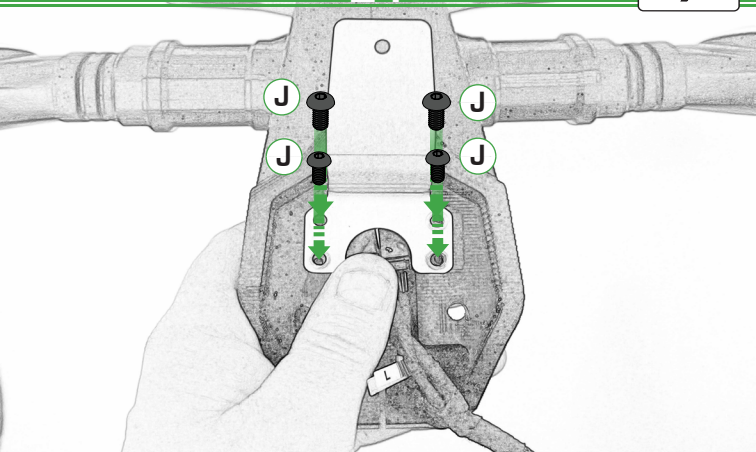

Caution

When fitting the indicator adaptor plate ensure the threaded insert is facing towards the indicator

Repeat  
Both Sides

Repeat  
Both Sides

Repeat  
Both Sides

Repeat  
Both Sides

Repeat  
Both Sides

Caution

Run wires neatly down the channel in both parts ensuring they do not get trapped or squashed

Caution

Run wires neatly down the channel  
in both parts ensuring they  
do not get trapped or squashed

Ensure the tail tidy  
securely hooks under the  
top lip of the undertay

### ESSENTIAL CHECKS

After installation of your tail tidy ensure that the licence plate does not contact the rear tyre when suspension is fully compressed.

Ensure all electrics including indicators, tail light, brake light and licence plate light lights are working correctly before riding the motorcycle.