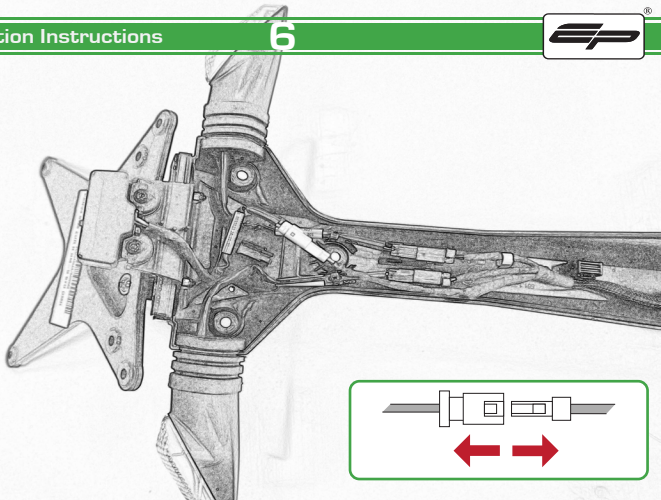

## Kit Contents PRN013868

- Ⓐ 1 x Reflector Kit
- Ⓑ 2 x M5 Black Washers
- Ⓒ 2 x M5 x 50 Stainless Steel Button Head Bolts
- Ⓓ 2 x M5 x 16 Black Button Head Bolts
- Ⓔ 2 x M4 x 12 Black Button Head Bolts
- Ⓕ 2 x M5 x 12 Black Countersunk Screws
- Ⓖ 2 x Indicator Adaptors
- Ⓗ 2 x 4mm x 18mm Dowel Pin
- Ⓘ 2 x Black Spacers
- Ⓙ 4 x M4 x 10 Stainless Steel Button Head Bolts
- Ⓚ 4 x Indicator Clamps

Caution

When fitting the indicator adaptor plate ensure the threaded insert is facing towards the indicator

Repeat  
Both Sides

Repeat  
Both Sides

Repeat  
Both Sides

Repeat  
Both Sides

Repeat  
Both Sides

Caution

Run wires neatly down the channel in both parts ensuring they do not get trapped or squashed

Caution

Run wires neatly down the channel  
in both parts ensuring they  
do not get trapped or squashed

Ensure the tail tidy  
securely hooks under the  
top lip of the undertay