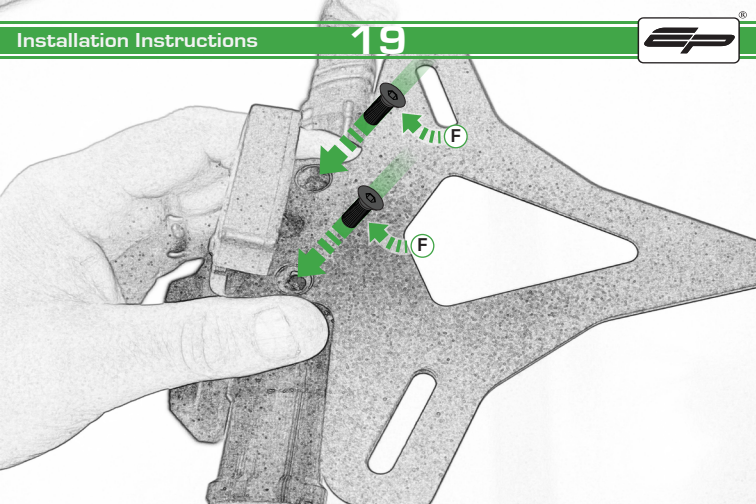

Caution

When fitting the indicator adaptor plate ensure the threaded insert is facing towards the indicator

Repeat  
Both Sides

Repeat  
Both Sides

Repeat  
Both Sides

Repeat  
Both Sides

Repeat  
Both Sides

Caution

Run wires neatly down the channel in both parts ensuring they do not get trapped or squashed

Caution

Run wires neatly down the channel  
in both parts ensuring they  
do not get trapped or squashed

Ensure the tail tidy  
securely hooks under the  
top lip of the undertay