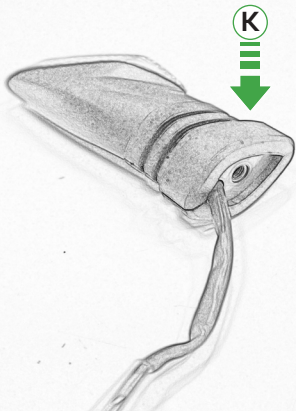

## Kit Contents PRN013868

- Ⓐ 1 x Reflector Kit
- Ⓑ 2 x M5 Black Washers
- Ⓒ 2 x M5 x 50 Stainless Steel Button Head Bolts
- Ⓓ 2 x M5 x 16 Black Button Head Bolts
- Ⓔ 2 x M4 x 12 Black Button Head Bolts
- Ⓕ 2 x M5 x 12 Black Countersunk Screws
- Ⓖ 2 x Indicator Adaptors
- Ⓗ 2 x 4mm x 18mm Dowel Pin
- Ⓘ 2 x Black Spacers
- Ⓙ 4 x M4 x 10 Stainless Steel Button Head Bolts
- Ⓚ 4 x Indicator Clamps

Caution

When fitting the indicator adaptor plate ensure the threaded insert is facing towards the indicator

Repeat  
Both Sides

Repeat  
Both Sides

Repeat  
Both Sides

Repeat  
Both Sides

Repeat  
Both Sides

Caution

Run wires neatly down the channel in both parts ensuring they do not get trapped or squashed

Caution

Run wires neatly down the channel  
in both parts ensuring they  
do not get trapped or squashed

Ensure the tail tidy  
securely hooks under the  
top lip of the undertay