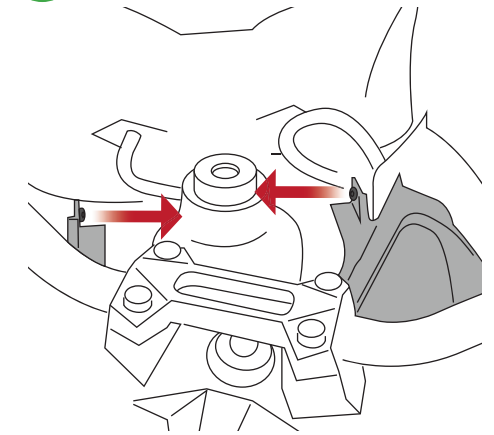

**KAWASAKI Z800
RADIATOR GUARD**

Product Reference - 7850

Kit Contents

- A** 1 x Radiator Guard
- B** 1 x Neoprene Foam
- C** 1 x Spacer

1

2

3

4

13

14

15

Reverse Stages
8, 7, 6, 5, 4, 3, 2, 1

Maintenance
It is recommended that periodic inspections are made to ensure that dirt and debris have not become trapped between the guard and the radiator/oil cooler. Such dirt and debris would reduce the cooling efficiency of the radiator/oil cooler