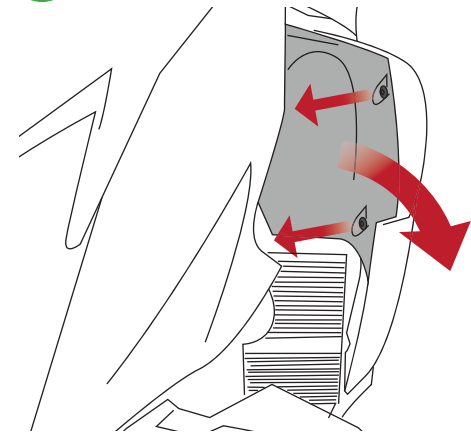

**KAWASAKI Z800
RADIATOR GUARD**

Product Reference - 7850

Kit Contents

- **A** 1 x Radiator Guard
- **B** 1 x Neoprene Foam
- **C** 1 x Spacer

1

2

3

4

5

6

7

8

9

10

11

12

13

14

15

Reverse Stages
8, 7, 6, 5, 4, 3, 2, 1

Maintenance
It is recommended that periodic inspections are made to ensure that dirt and debris have not become trapped between the guard and the radiator/oil cooler. Such dirt and debris would reduce the cooling efficiency of the radiator/oil cooler