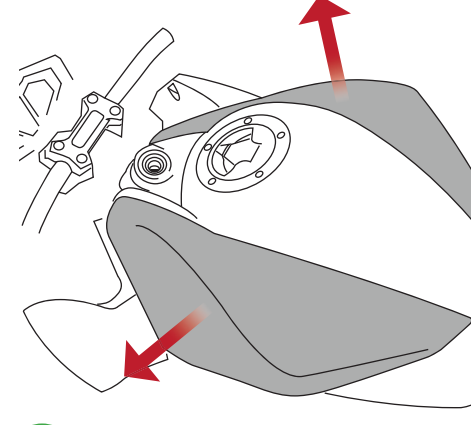

**KAWASAKI Z800
RADIATOR GUARD**

Product Reference - 7850

Kit Contents

- A** 1 x Radiator Guard
- B** 1 x Neoprene Foam
- C** 1 x Spacer

1

2

3

4

13

14

15

Reverse Stages
8, 7, 6, 5, 4, 3, 2, 1

Maintenance
It is recommended that periodic inspections are made to ensure that dirt and debris have not become trapped between the guard and the radiator/oil cooler. Such dirt and debris would reduce the cooling efficiency of the radiator/oil cooler