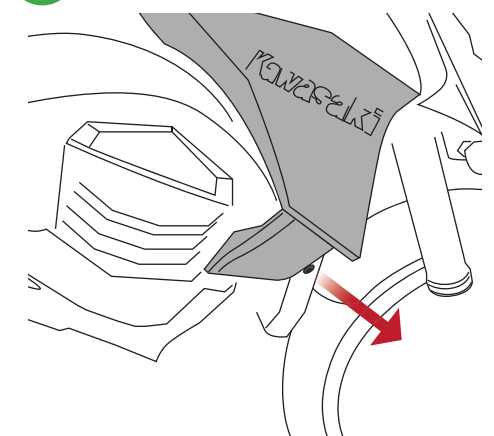

**KAWASAKI Z800
RADIATOR GUARD**

Product Reference - 7850

Kit Contents

- A** 1 x Radiator Guard
- B** 1 x Neoprene Foam
- C** 1 x Spacer

1

2

3

4

5

6

7

8

9

10

11

12

13

14

15

Reverse Stages
8, 7, 6, 5, 4, 3, 2, 1

Maintenance
It is recommended that periodic inspections are made to ensure that dirt and debris have not become trapped between the guard and the radiator/oil cooler. Such dirt and debris would reduce the cooling efficiency of the radiator/oil cooler