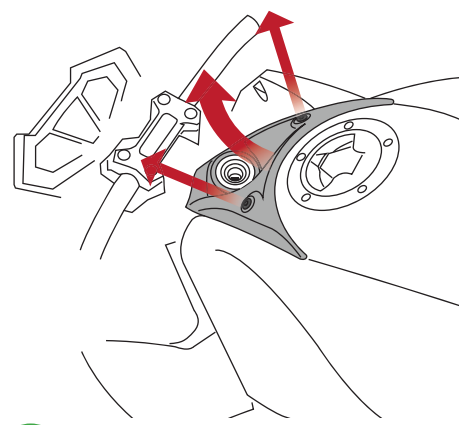

**KAWASAKI Z800
RADIATOR GUARD**

Product Reference - 7850

Kit Contents

- A** 1 x Radiator Guard
- B** 1 x Neoprene Foam
- C** 1 x Spacer

1

2

3

4

13

14

15

Reverse Stages
8, 7, 6, 5, 4, 3, 2, 1

Maintenance
It is recommended that periodic inspections are made to ensure that dirt and debris have not become trapped between the guard and the radiator/oil cooler. Such dirt and debris would reduce the cooling efficiency of the radiator/oil cooler