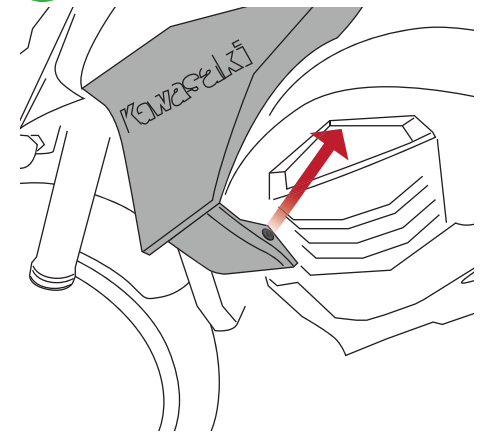

**KAWASAKI Z800
RADIATOR GUARD**

Product Reference - 7850

Kit Contents

- **A** 1 x Radiator Guard
- **B** 1 x Neoprene Foam
- **C** 1 x Spacer

1

2

3

4

5

6

7

8

9

10

11

12

13

14

15

Reverse Stages
8, 7, 6, 5, 4, 3, 2, 1

Maintenance
It is recommended that periodic inspections are made to ensure that dirt and debris have not become trapped between the guard and the radiator/oil cooler. Such dirt and debris would reduce the cooling efficiency of the radiator/oil cooler