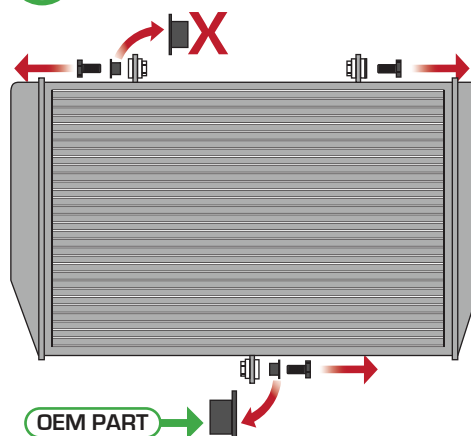

**KAWASAKI Z800
RADIATOR GUARD**

Product Reference - 7850

Kit Contents

- A** 1 x Radiator Guard
- B** 1 x Neoprene Foam
- C** 1 x Spacer

1

2

3

4

5

6

7

8

9

10

11

12

13

14

15

Reverse Stages
8, 7, 6, 5, 4, 3, 2, 1

Maintenance
It is recommended that periodic inspections are made to ensure that dirt and debris have not become trapped between the guard and the radiator/oil cooler. Such dirt and debris would reduce the cooling efficiency of the radiator/oil cooler