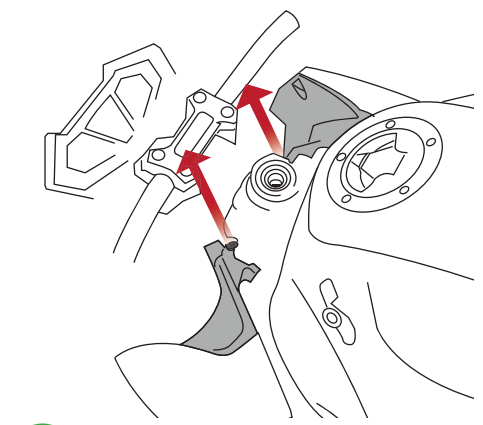

**KAWASAKI Z800
RADIATOR GUARD**

Product Reference - 7850

Kit Contents

- A** 1 x Radiator Guard
- B** 1 x Neoprene Foam
- C** 1 x Spacer

1

2

3

4

13

14

15

Reverse Stages
8, 7, 6, 5, 4, 3, 2, 1

Maintenance
It is recommended that periodic inspections are made to ensure that dirt and debris have not become trapped between the guard and the radiator/oil cooler. Such dirt and debris would reduce the cooling efficiency of the radiator/oil cooler