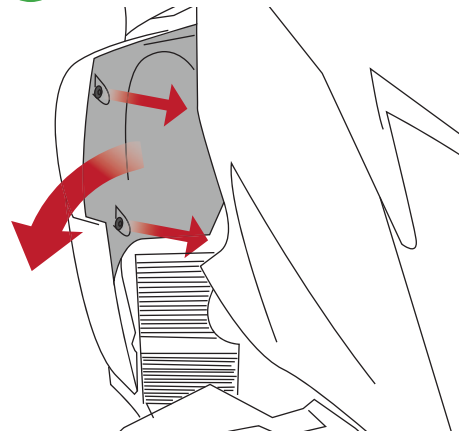

**KAWASAKI Z800
RADIATOR GUARD**

Product Reference - 7850

Kit Contents

- **A** 1 x Radiator Guard
- **B** 1 x Neoprene Foam
- **C** 1 x Spacer

1

2

3

4

5

6

7

8

9

10

11

12

13

14

15

Reverse Stages
8, 7, 6, 5, 4, 3, 2, 1

Maintenance
It is recommended that periodic inspections are made to ensure that dirt and debris have not become trapped between the guard and the radiator/oil cooler. Such dirt and debris would reduce the cooling efficiency of the radiator/oil cooler