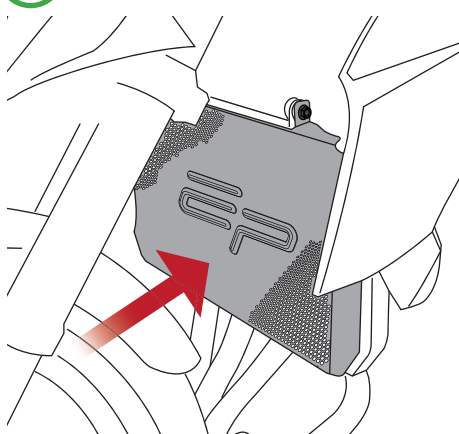

13

14

15

Reverse Stages
8, 7, 6, 5, 4, 3, 2, 1

Maintenance
It is recommended that periodic inspections are made to ensure that dirt and debris have not become trapped between the guard and the radiator/oil cooler. Such dirt and debris would reduce the cooling efficiency of the radiator/oil cooler