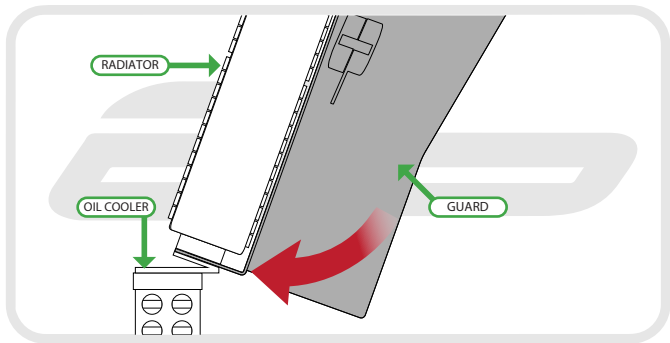

EVOTECH®
P E R F O R M A N C E

Installation Instructions

BMW S1000R 2013 Radiator Guard

Product Reference - 10889

Kit Contents

- Ⓐ 1 x Radiator Guard
- Ⓑ 1 x Neoprene Foam

EVOTECH[®]
P E R F O R M A N C E

EVOTECH[®]
P E R F O R M A N C E

Reverse Stages

2 - 1

Maintenance

It is recommended that periodic inspections are made to ensure that dirt and debris have not become trapped between the guard and the radiator/oil cooler. Such dirt and debris would reduce the cooling efficiency of the radiator/oil cooler