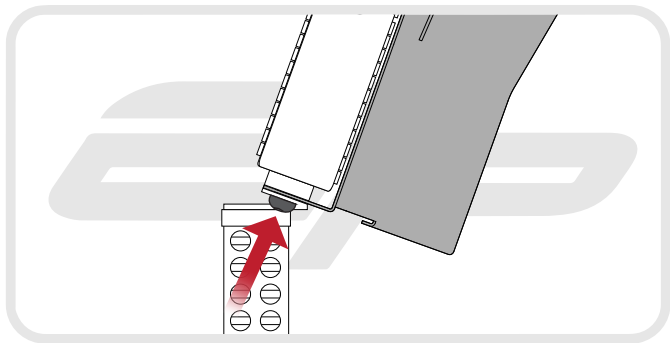

EVOTECH®
P E R F O R M A N C E

Installation Instructions

BMW S1000R 2013 Radiator Guard

Product Reference - 10889

Kit Contents

- Ⓐ 1 x Radiator Guard
- Ⓑ 1 x Neoprene Foam

EVOTECH[®]
P E R F O R M A N C E

EVOTECH[®]
P E R F O R M A N C E

Reverse Stages

2 - 1

Maintenance

It is recommended that periodic inspections are made to ensure that dirt and debris have not become trapped between the guard and the radiator/oil cooler. Such dirt and debris would reduce the cooling efficiency of the radiator/oil cooler