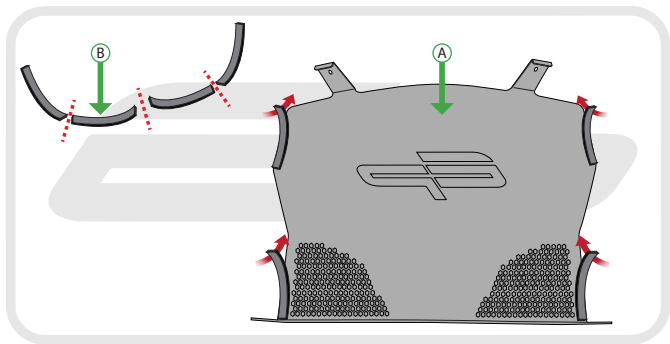

EVOTECH®
P E R F O R M A N C E

Installation Instructions

BMW S1000R 2013 Radiator Guard

Product Reference - 10889

Kit Contents

- Ⓐ 1 x Radiator Guard
- Ⓑ 1 x Neoprene Foam

EVOTECH[®]
P E R F O R M A N C E

EVOTECH[®]
P E R F O R M A N C E

Reverse Stages

2 - 1

Maintenance

It is recommended that periodic inspections are made to ensure that dirt and debris have not become trapped between the guard and the radiator/oil cooler. Such dirt and debris would reduce the cooling efficiency of the radiator/oil cooler