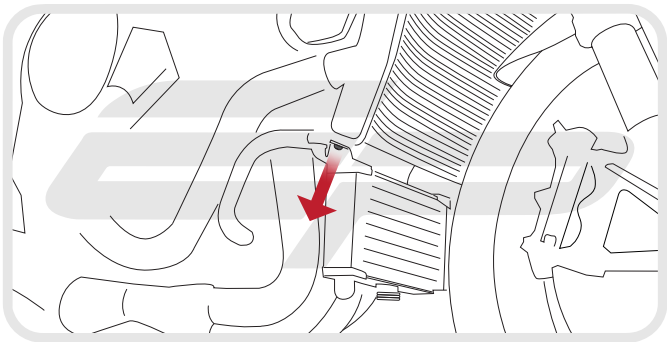

EVOTECH®
P E R F O R M A N C E

Installation Instructions

BMW S1000R 2013 Radiator Guard

Product Reference - 10889

Kit Contents

- Ⓐ 1 x Radiator Guard
- Ⓑ 1 x Neoprene Foam

EVOTECH[®]
P E R F O R M A N C E

EVOTECH[®]
P E R F O R M A N C E

Reverse Stages

2 - 1

Maintenance

It is recommended that periodic inspections are made to ensure that dirt and debris have not become trapped between the guard and the radiator/oil cooler. Such dirt and debris would reduce the cooling efficiency of the radiator/oil cooler