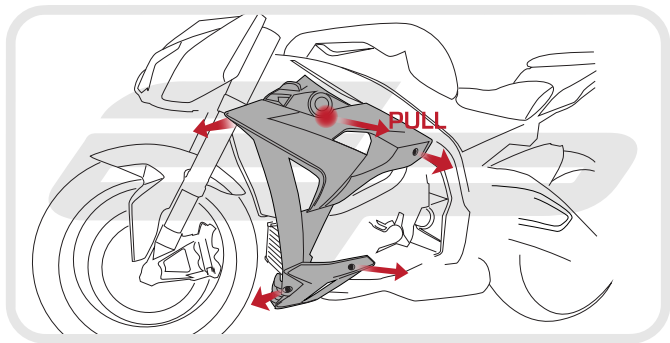

EVOTECH®
P E R F O R M A N C E

Installation Instructions

BMW S1000R 2013 Radiator Guard

Product Reference - 10889

Kit Contents

- Ⓐ 1 x Radiator Guard
- Ⓑ 1 x Neoprene Foam

EVOTECH[®]
P E R F O R M A N C E

EVOTECH[®]
P E R F O R M A N C E

Reverse Stages

2 - 1

Maintenance

It is recommended that periodic inspections are made to ensure that dirt and debris have not become trapped between the guard and the radiator/oil cooler. Such dirt and debris would reduce the cooling efficiency of the radiator/oil cooler