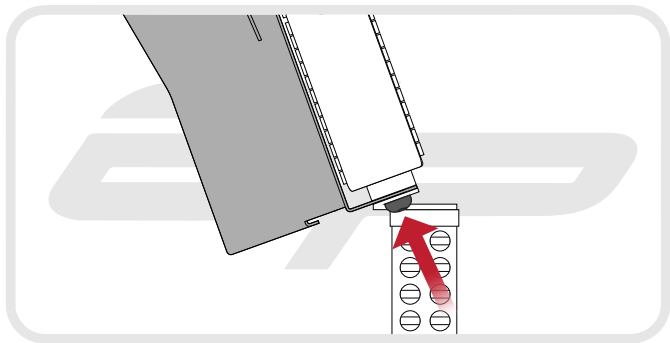

EVOTECH®
P E R F O R M A N C E

Installation Instructions

BMW S1000R 2013 Radiator Guard

Product Reference - 10889

Kit Contents

- Ⓐ 1 x Radiator Guard
- Ⓑ 1 x Neoprene Foam

EVOTECH[®]
P E R F O R M A N C E

EVOTECH[®]
P E R F O R M A N C E

Reverse Stages

2 - 1

Maintenance

It is recommended that periodic inspections are made to ensure that dirt and debris have not become trapped between the guard and the radiator/oil cooler. Such dirt and debris would reduce the cooling efficiency of the radiator/oil cooler