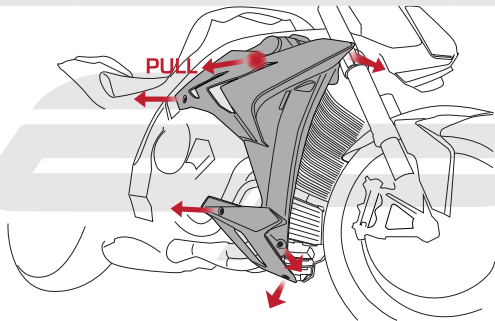

EVOTECH®
P E R F O R M A N C E

Installation Instructions

BMW S1000R 2013 Radiator Guard

Product Reference - 10889

Kit Contents

- Ⓐ 1 x Radiator Guard
- Ⓑ 1 x Neoprene Foam

EVOTECH[®]
P E R F O R M A N C E

EVOTECH[®]
P E R F O R M A N C E

Reverse Stages

2 - 1

Maintenance

It is recommended that periodic inspections are made to ensure that dirt and debris have not become trapped between the guard and the radiator/oil cooler. Such dirt and debris would reduce the cooling efficiency of the radiator/oil cooler