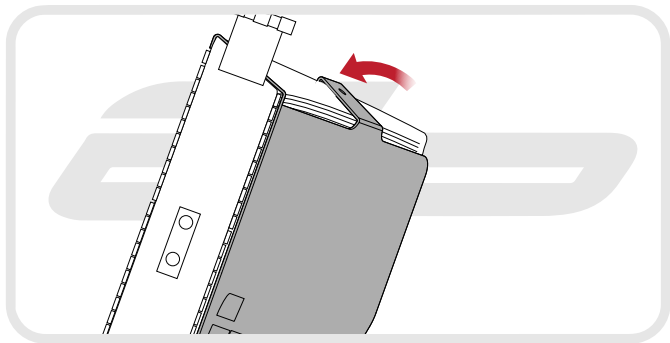

EVOTECH®
P E R F O R M A N C E

Installation Instructions

BMW S1000R 2013 Radiator Guard

Product Reference - 10889

Kit Contents

- Ⓐ 1 x Radiator Guard
- Ⓑ 1 x Neoprene Foam

EVOTECH[®]
P E R F O R M A N C E

EVOTECH[®]
P E R F O R M A N C E

Reverse Stages

2 - 1

Maintenance

It is recommended that periodic inspections are made to ensure that dirt and debris have not become trapped between the guard and the radiator/oil cooler. Such dirt and debris would reduce the cooling efficiency of the radiator/oil cooler