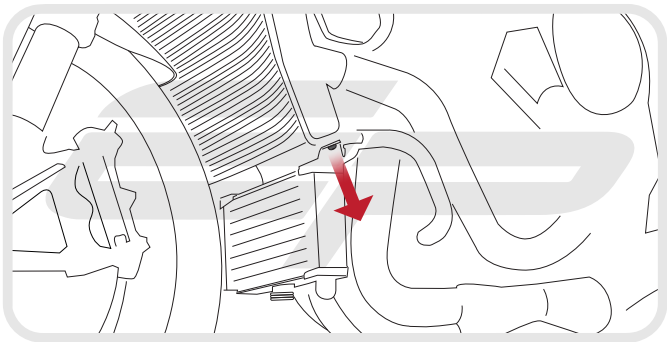

EVOTECH®
P E R F O R M A N C E

Installation Instructions

BMW S1000R 2013 Radiator Guard

Product Reference - 10889

Kit Contents

- Ⓐ 1 x Radiator Guard
- Ⓑ 1 x Neoprene Foam

EVOTECH[®]
P E R F O R M A N C E

EVOTECH[®]
P E R F O R M A N C E

Reverse Stages

2 - 1

Maintenance

It is recommended that periodic inspections are made to ensure that dirt and debris have not become trapped between the guard and the radiator/oil cooler. Such dirt and debris would reduce the cooling efficiency of the radiator/oil cooler