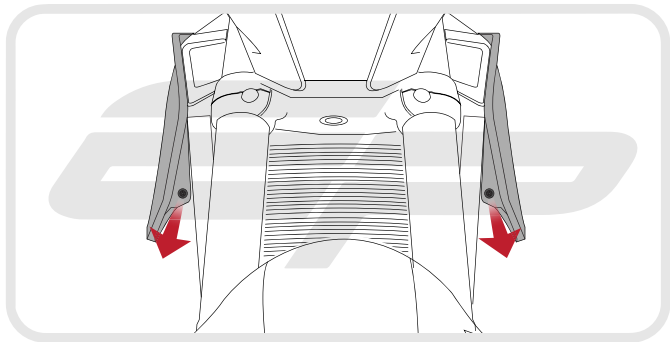

EVOTECH®
P E R F O R M A N C E

Installation Instructions

KTM 1290 DUKE 2013 ONWARDS RADIATOR GUARD

Product Reference - 11531

Kit Contents

- Ⓐ 1 x Radiator Guard
- Ⓑ 1 x Neoprene Foam

EVOTECH[®]
P E R F O R M A N C E

EVOTECH[®]
P E R F O R M A N C E

EVOTECH[®]
P E R F O R M A N C E

Maintenance

It is recommended that periodic inspections are made to ensure that dirt and debris have not become trapped between the guard and the radiator/oil cooler. Such dirt and debris would reduce the cooling efficiency of the radiator/oil cooler