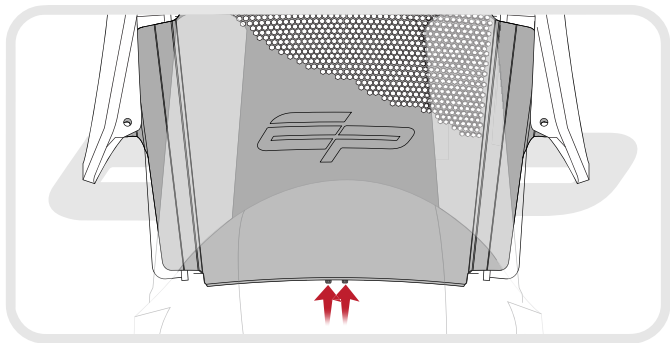

EVOTECH®
P E R F O R M A N C E

Installation Instructions

KTM 1290 DUKE 2013 ONWARDS RADIATOR GUARD

Product Reference - 11531

Kit Contents

- Ⓐ 1 x Radiator Guard
- Ⓑ 1 x Neoprene Foam

EVOTECH[®]
P E R F O R M A N C E

EVOTECH[®]
P E R F O R M A N C E

EVOTECH[®]
P E R F O R M A N C E

Maintenance

It is recommended that periodic inspections are made to ensure that dirt and debris have not become trapped between the guard and the radiator/oil cooler. Such dirt and debris would reduce the cooling efficiency of the radiator/oil cooler