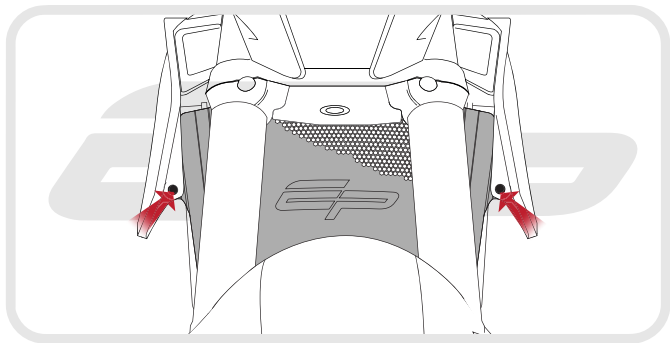

EVOTECH®
P E R F O R M A N C E

Installation Instructions

KTM 1290 DUKE 2013 ONWARDS RADIATOR GUARD

Product Reference - 11531

Kit Contents

- Ⓐ 1 x Radiator Guard
- Ⓑ 1 x Neoprene Foam

EVOTECH[®]
P E R F O R M A N C E

EVOTECH[®]
P E R F O R M A N C E

EVOTECH[®]
P E R F O R M A N C E

Maintenance

It is recommended that periodic inspections are made to ensure that dirt and debris have not become trapped between the guard and the radiator/oil cooler. Such dirt and debris would reduce the cooling efficiency of the radiator/oil cooler