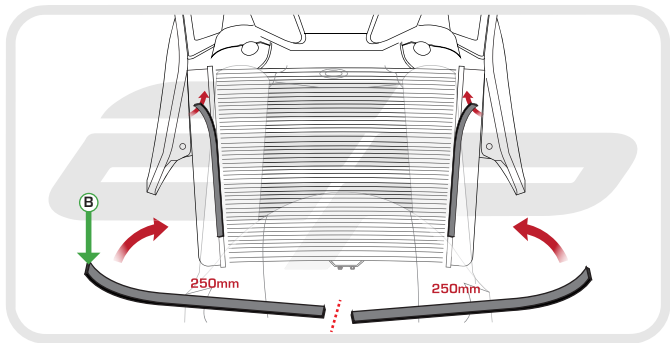

EVOTECH®
P E R F O R M A N C E

Installation Instructions

KTM 1290 DUKE 2013 ONWARDS RADIATOR GUARD

Product Reference - 11531

Kit Contents

- Ⓐ 1 x Radiator Guard
- Ⓑ 1 x Neoprene Foam

EVOTECH[®]
P E R F O R M A N C E

EVOTECH[®]
P E R F O R M A N C E

EVOTECH[®]
P E R F O R M A N C E

Maintenance

It is recommended that periodic inspections are made to ensure that dirt and debris have not become trapped between the guard and the radiator/oil cooler. Such dirt and debris would reduce the cooling efficiency of the radiator/oil cooler