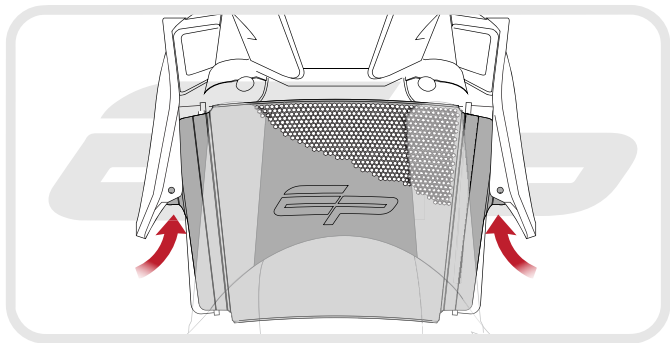

EVOTECH®
P E R F O R M A N C E

Installation Instructions

KTM 1290 DUKE 2013 ONWARDS RADIATOR GUARD

Product Reference - 11531

Kit Contents

- Ⓐ 1 x Radiator Guard
- Ⓑ 1 x Neoprene Foam

EVOTECH[®]
P E R F O R M A N C E

EVOTECH[®]
P E R F O R M A N C E

EVOTECH[®]
P E R F O R M A N C E

Maintenance

It is recommended that periodic inspections are made to ensure that dirt and debris have not become trapped between the guard and the radiator/oil cooler. Such dirt and debris would reduce the cooling efficiency of the radiator/oil cooler