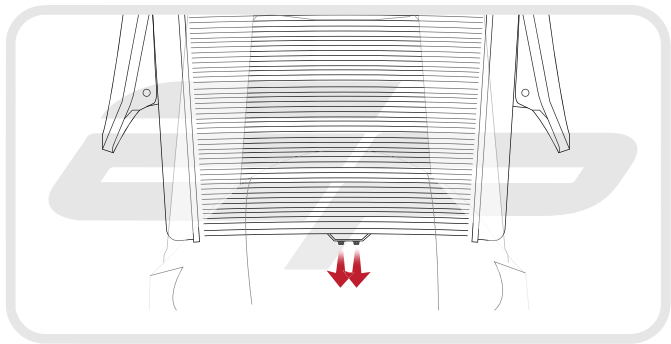

EVOTECH®
P E R F O R M A N C E

Installation Instructions

KTM 1290 DUKE 2013 ONWARDS RADIATOR GUARD

Product Reference - 11531

Kit Contents

- Ⓐ 1 x Radiator Guard
- Ⓑ 1 x Neoprene Foam

EVOTECH[®]
P E R F O R M A N C E

EVOTECH[®]
P E R F O R M A N C E

EVOTECH[®]
P E R F O R M A N C E

Maintenance

It is recommended that periodic inspections are made to ensure that dirt and debris have not become trapped between the guard and the radiator/oil cooler. Such dirt and debris would reduce the cooling efficiency of the radiator/oil cooler