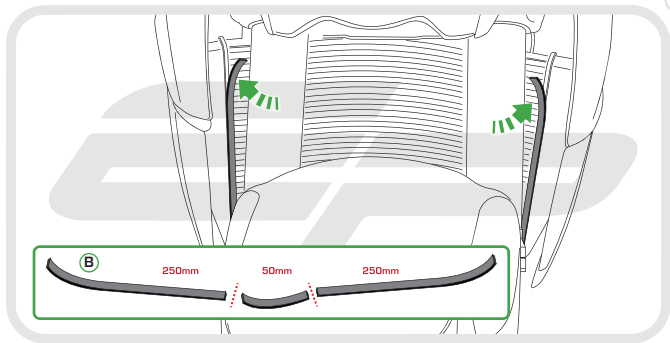

EVOTECH®
P E R F O R M A N C E

Installation Instructions

**SUZUKI GSX-S 1000 R
RADIATOR GUARD**

Product Reference - 12603

Kit Contents

- A** 1 x Radiator Guard
- B** 1 x Neoprene Foam

Apply 50mm neoprene from stage 1
to reverse of radiator guard

ESSENTIAL CHECKS

It is recommended that periodic inspections are made to ensure that dirt and debris have not become trapped between the guard and the radiator/oil cooler. Such dirt and debris would reduce the cooling efficiency of the radiator/oil cooler.