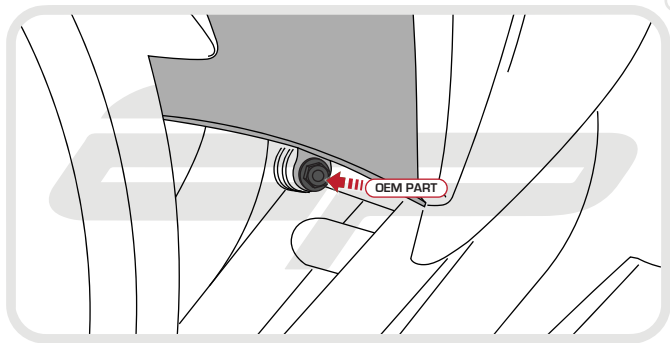

EVOTECH®
P E R F O R M A N C E

Installation Instructions

**SUZUKI GSX-S 1000 R
RADIATOR GUARD**

Product Reference - 12603

Kit Contents

- A** 1 x Radiator Guard
- B** 1 x Neoprene Foam

Apply 50mm neoprene from stage 1
to reverse of radiator guard

ESSENTIAL CHECKS

It is recommended that periodic inspections are made to ensure that dirt and debris have not become trapped between the guard and the radiator/oil cooler. Such dirt and debris would reduce the cooling efficiency of the radiator/oil cooler.