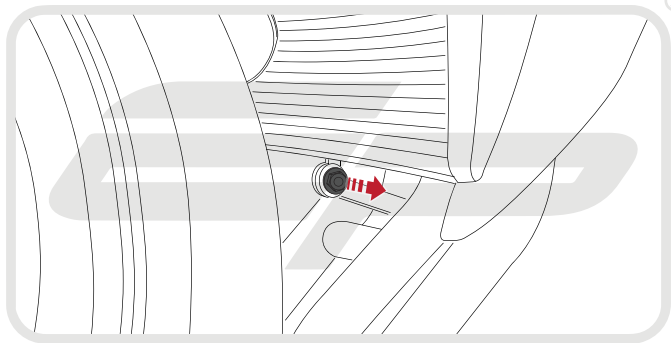

EVOTECH®
P E R F O R M A N C E

Installation Instructions

**SUZUKI GSX-S 1000 R
RADIATOR GUARD**

Product Reference - 12603

Kit Contents

- A** 1 x Radiator Guard
- B** 1 x Neoprene Foam

Apply 50mm neoprene from stage 1
to reverse of radiator guard

ESSENTIAL CHECKS

It is recommended that periodic inspections are made to ensure that dirt and debris have not become trapped between the guard and the radiator/oil cooler. Such dirt and debris would reduce the cooling efficiency of the radiator/oil cooler.