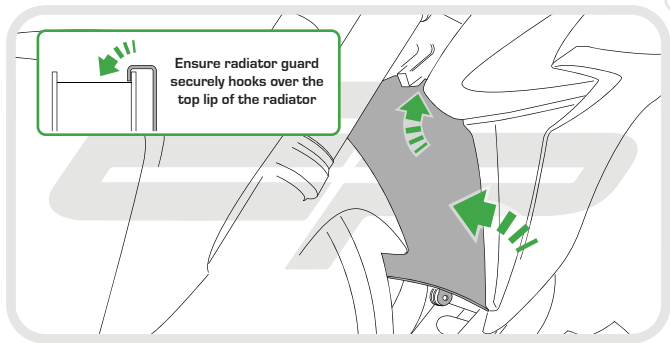

EVOTECH®
P E R F O R M A N C E

Installation Instructions

**SUZUKI GSX-S 1000 R
RADIATOR GUARD**

Product Reference - 12603

Kit Contents

- A** 1 x Radiator Guard
- B** 1 x Neoprene Foam

Apply 50mm neoprene from stage 1
to reverse of radiator guard

ESSENTIAL CHECKS

It is recommended that periodic inspections are made to ensure that dirt and debris have not become trapped between the guard and the radiator/oil cooler. Such dirt and debris would reduce the cooling efficiency of the radiator/oil cooler.