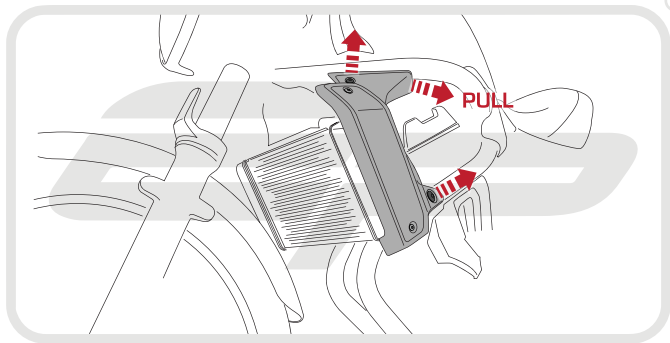

EVOTECH®
P E R F O R M A N C E

Installation Instructions

KAWASAKI VULCAN S 2015 RADIATOR GUARD

Product Reference - 12766

Kit Contents

- Ⓐ 1 x Radiator Guard
- Ⓑ 1 x Neoprene Foam

EVOTECH[®]
P E R F O R M A N C E

ESSENTIAL CHECKS

It is recommended that periodic inspections are made to ensure that dirt and debris have not become trapped between the guard and the radiator/oil cooler. Such dirt and debris would reduce the cooling efficiency of the radiator/oil cooler.