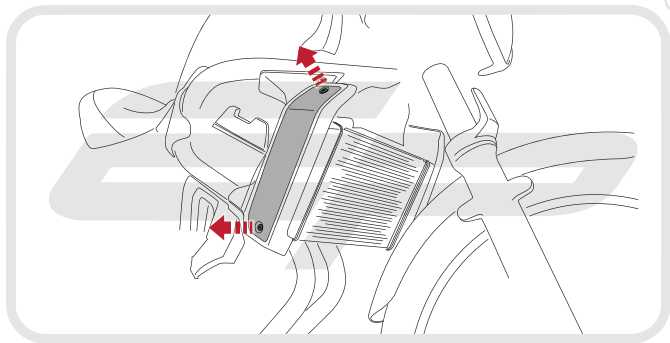

EVOTECH®
P E R F O R M A N C E

Installation Instructions

KAWASAKI VULCAN S 2015 RADIATOR GUARD

Product Reference - 12766

Kit Contents

- Ⓐ 1 x Radiator Guard
- Ⓑ 1 x Neoprene Foam

EVOTECH[®]
P E R F O R M A N C E

ESSENTIAL CHECKS

It is recommended that periodic inspections are made to ensure that dirt and debris have not become trapped between the guard and the radiator/oil cooler. Such dirt and debris would reduce the cooling efficiency of the radiator/oil cooler.