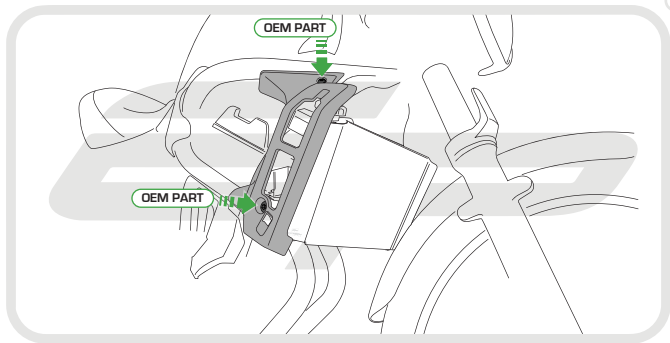

EVOTECH®
P E R F O R M A N C E

Installation Instructions

KAWASAKI VULCAN S 2015 RADIATOR GUARD

Product Reference - 12766

Kit Contents

- Ⓐ 1 x Radiator Guard
- Ⓑ 1 x Neoprene Foam

EVOTECH[®]
P E R F O R M A N C E

ESSENTIAL CHECKS

It is recommended that periodic inspections are made to ensure that dirt and debris have not become trapped between the guard and the radiator/oil cooler. Such dirt and debris would reduce the cooling efficiency of the radiator/oil cooler.