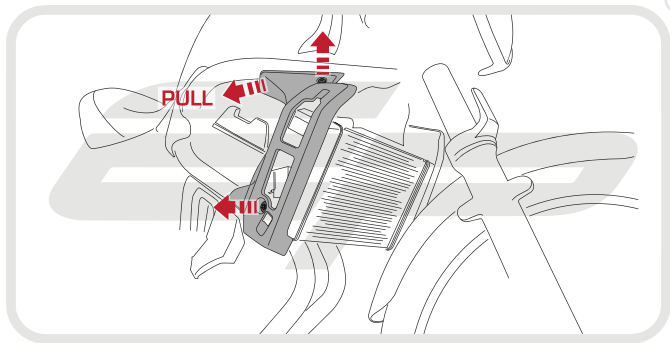

EVOTECH®
P E R F O R M A N C E

Installation Instructions

KAWASAKI VULCAN S 2015 RADIATOR GUARD

Product Reference - 12766

Kit Contents

- Ⓐ 1 x Radiator Guard
- Ⓑ 1 x Neoprene Foam

EVOTECH[®]
P E R F O R M A N C E

ESSENTIAL CHECKS

It is recommended that periodic inspections are made to ensure that dirt and debris have not become trapped between the guard and the radiator/oil cooler. Such dirt and debris would reduce the cooling efficiency of the radiator/oil cooler.