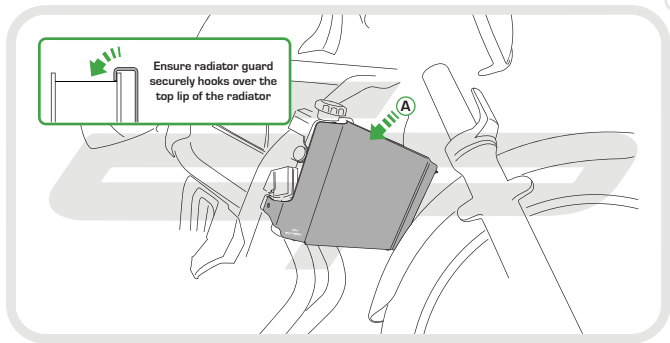

EVOTECH®
P E R F O R M A N C E

Installation Instructions

KAWASAKI VULCAN S 2015 RADIATOR GUARD

Product Reference - 12766

Kit Contents

- Ⓐ 1 x Radiator Guard
- Ⓑ 1 x Neoprene Foam

EVOTECH[®]
P E R F O R M A N C E

ESSENTIAL CHECKS

It is recommended that periodic inspections are made to ensure that dirt and debris have not become trapped between the guard and the radiator/oil cooler. Such dirt and debris would reduce the cooling efficiency of the radiator/oil cooler.