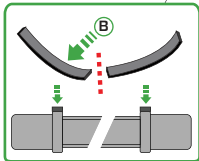

EVOTECH®
P E R F O R M A N C E

Installation Instructions

KAWASAKI VULCAN S 2015 RADIATOR GUARD

Product Reference - 12766

Kit Contents

- Ⓐ 1 x Radiator Guard
- Ⓑ 1 x Neoprene Foam

EVOTECH[®]
P E R F O R M A N C E

ESSENTIAL CHECKS

It is recommended that periodic inspections are made to ensure that dirt and debris have not become trapped between the guard and the radiator/oil cooler. Such dirt and debris would reduce the cooling efficiency of the radiator/oil cooler.