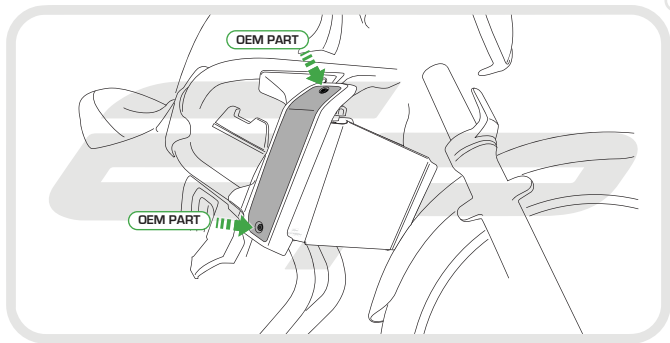

EVOTECH®
P E R F O R M A N C E

Installation Instructions

KAWASAKI VULCAN S 2015 RADIATOR GUARD

Product Reference - 12766

Kit Contents

- Ⓐ 1 x Radiator Guard
- Ⓑ 1 x Neoprene Foam

EVOTECH[®]
P E R F O R M A N C E

ESSENTIAL CHECKS

It is recommended that periodic inspections are made to ensure that dirt and debris have not become trapped between the guard and the radiator/oil cooler. Such dirt and debris would reduce the cooling efficiency of the radiator/oil cooler.