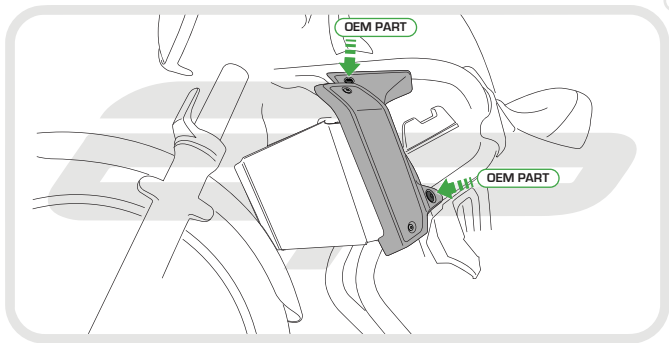

EVOTECH®
P E R F O R M A N C E

Installation Instructions

KAWASAKI VULCAN S 2015 RADIATOR GUARD

Product Reference - 12766

Kit Contents

- Ⓐ 1 x Radiator Guard
- Ⓑ 1 x Neoprene Foam

EVOTECH[®]
P E R F O R M A N C E

ESSENTIAL CHECKS

It is recommended that periodic inspections are made to ensure that dirt and debris have not become trapped between the guard and the radiator/oil cooler. Such dirt and debris would reduce the cooling efficiency of the radiator/oil cooler.