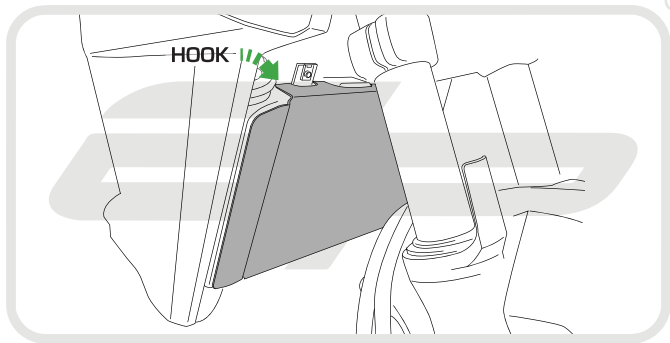

EVOTECH®
P E R F O R M A N C E

Installation Instructions

**WK 650i 2013
RADIATOR GUARD**

Product Reference - 12604

Kit Contents

- A** 1 x Radiator Guard
- B** 1 x Mounting Bracket
- C** 1 x Neoprene Foam
- D** 2 x M4 - 8 Socket Button Head Screws

Caution

Tuck Radiator Guard behind
the LH fairing and hook
top tab over the radiator

ESSENTIAL CHECKS

It is recommended that periodic inspections are made to ensure that dirt and debris have not become trapped between the guard and the radiator/oil cooler. Such dirt and debris would reduce the cooling efficiency of the radiator/oil cooler.