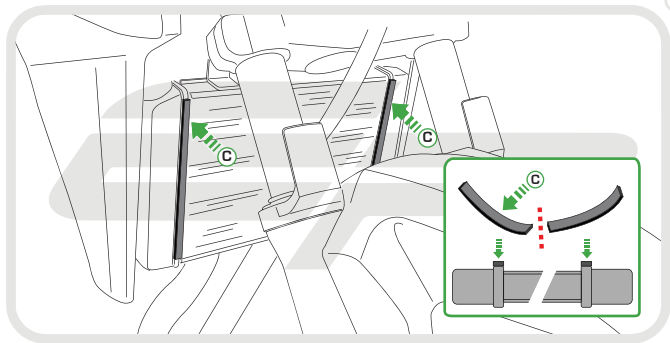

EVOTECH®
P E R F O R M A N C E

Installation Instructions

**WK 650i 2013
RADIATOR GUARD**

Product Reference - 12604

Kit Contents

- A** 1 x Radiator Guard
- B** 1 x Mounting Bracket
- C** 1 x Neoprene Foam
- D** 2 x M4 - 8 Socket Button Head Screws

Caution

Tuck Radiator Guard behind
the LH fairing and hook
top tab over the radiator

ESSENTIAL CHECKS

It is recommended that periodic inspections are made to ensure that dirt and debris have not become trapped between the guard and the radiator/oil cooler. Such dirt and debris would reduce the cooling efficiency of the radiator/oil cooler.