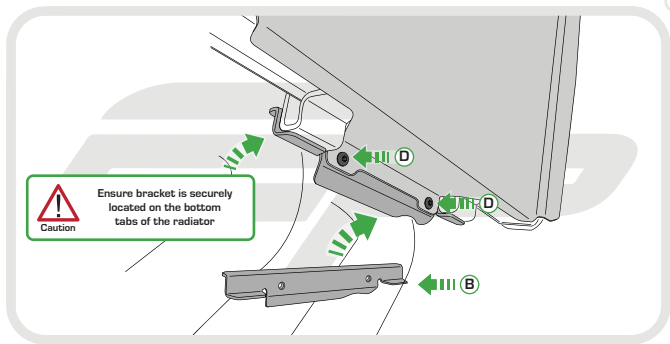

EVOTECH®
P E R F O R M A N C E

Installation Instructions

**WK 650i 2013
RADIATOR GUARD**

Product Reference - 12604

Kit Contents

- A** 1 x Radiator Guard
- B** 1 x Mounting Bracket
- C** 1 x Neoprene Foam
- D** 2 x M4 - 8 Socket Button Head Screws

Caution

Tuck Radiator Guard behind
the LH fairing and hook
top tab over the radiator

ESSENTIAL CHECKS

It is recommended that periodic inspections are made to ensure that dirt and debris have not become trapped between the guard and the radiator/oil cooler. Such dirt and debris would reduce the cooling efficiency of the radiator/oil cooler.