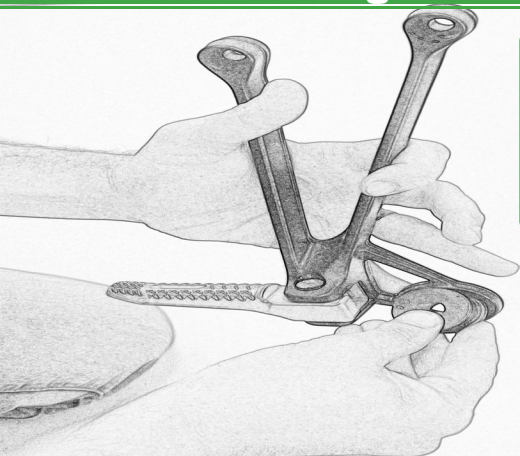

EVOTECH®
P E R F O R M A N C E

BMW S1000R

Exhaust Hanger

Installation Instructions

Product No: PRN013728

Kit Contents

- A** 1 x Exhaust Hanger
- B** 2 x M8 x 20 mm Button Head Bolts

B