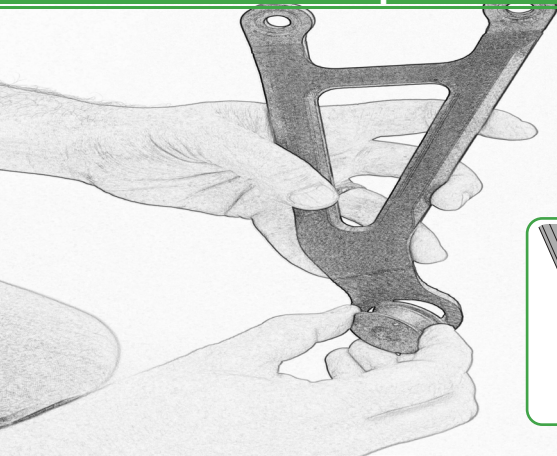

EVOTECH®
P E R F O R M A N C E

BMW S1000R

Exhaust Hanger

Installation Instructions

Product No: PRN013728

Kit Contents

- A** 1 x Exhaust Hanger
- B** 2 x M8 x 20 mm Button Head Bolts

B