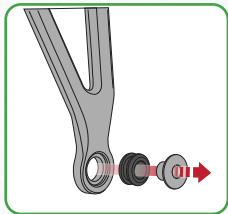

EVOTECH®
P E R F O R M A N C E

BMW S1000R

Exhaust Hanger

Installation Instructions

Product No: PRN013728

Kit Contents

- A** 1 x Exhaust Hanger
- B** 2 x M8 x 20 mm Button Head Bolts

B