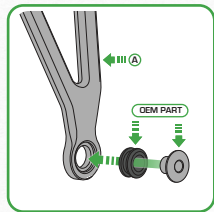

EVOTECH®
P E R F O R M A N C E

BMW S1000R

Exhaust Hanger

Installation Instructions

Product No: PRN013728

Kit Contents

- A** 1 x Exhaust Hanger
- B** 2 x M8 x 20 mm Button Head Bolts

B