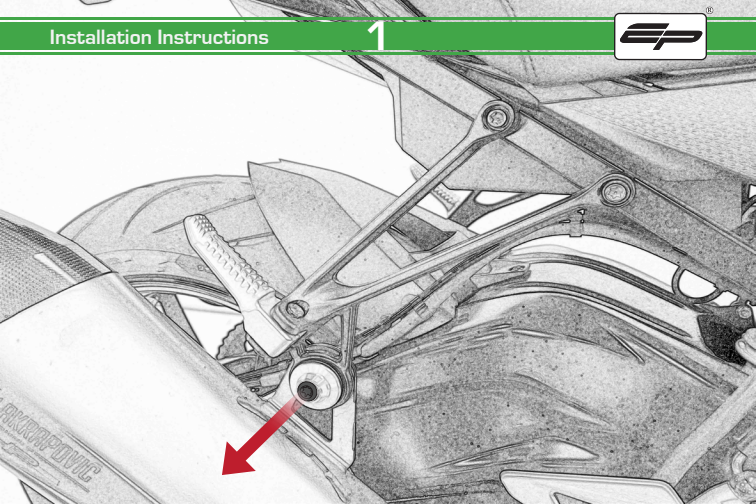

EVOTECH®
P E R F O R M A N C E

BMW S1000R

Exhaust Hanger

Installation Instructions

Product No: PRN013728

Kit Contents

- A** 1 x Exhaust Hanger
- B** 2 x M8 x 20 mm Button Head Bolts

B