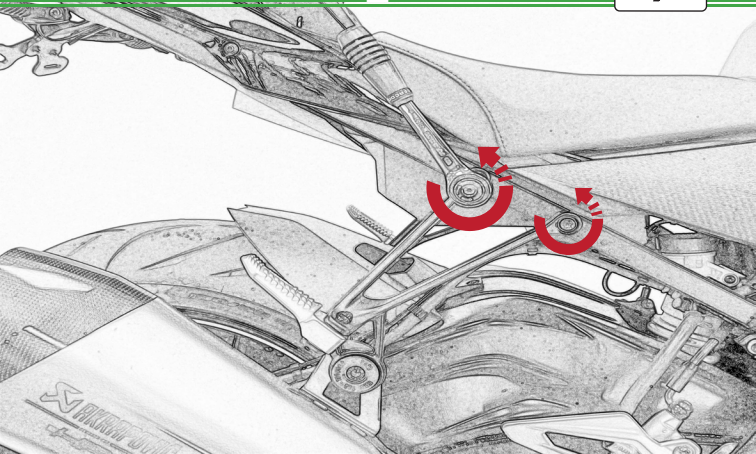

EVOTECH®
P E R F O R M A N C E

BMW S1000R

Exhaust Hanger

Installation Instructions

Product No: PRN013728

Kit Contents

- A** 1 x Exhaust Hanger
- B** 2 x M8 x 20 mm Button Head Bolts

B