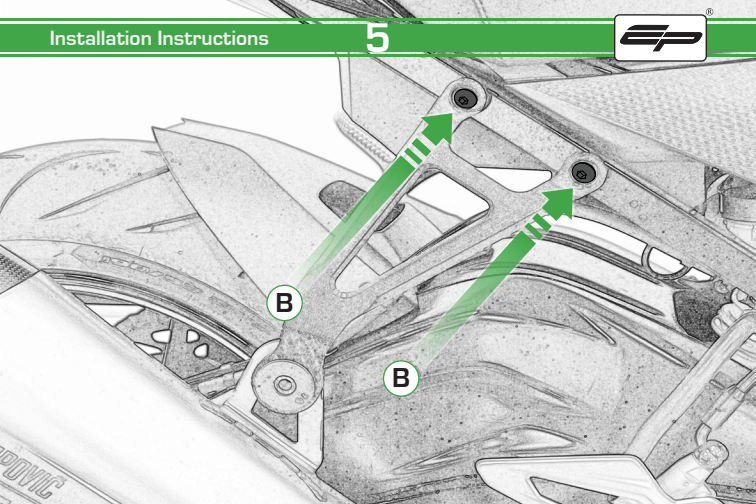

EVOTECH®
P E R F O R M A N C E

BMW S1000R

Exhaust Hanger

Installation Instructions

Product No: PRN013728

Kit Contents

- A** 1 x Exhaust Hanger
- B** 2 x M8 x 20 mm Button Head Bolts

B