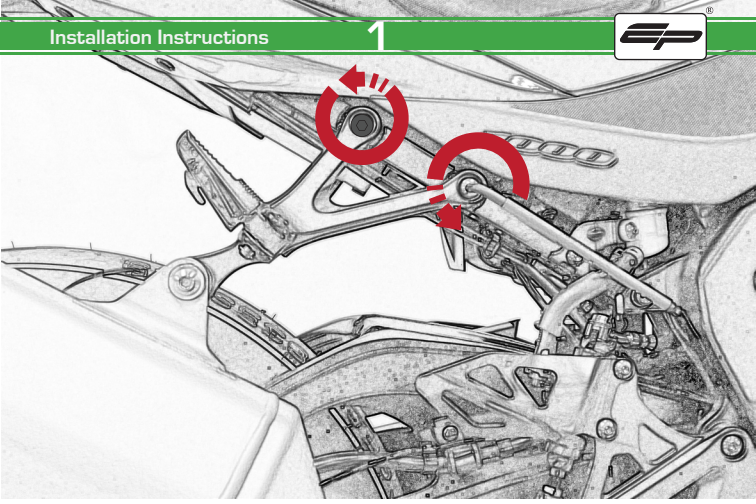

EVOTECH®
P E R F O R M A N C E

Suzuki GSXR1000

Exhaust Hanger

Installation Instructions

Product No: PRN013570

Kit Contents

- (A)** 1 x Grommet
- (B)** 1 x Top Hat Washer
- (C)** 1 x Large Washer
- (D)** 1 x Anodised Washer
- (E)** 1 x M8 x 35mm Black Button Head Bolt
- (F)** 2 x M8 x 25mm Black Button Head Bolt
- (G)** 2 x M8 x 16mm Black Button Head Bolt
- (H)** 4 x M8 Black Washers