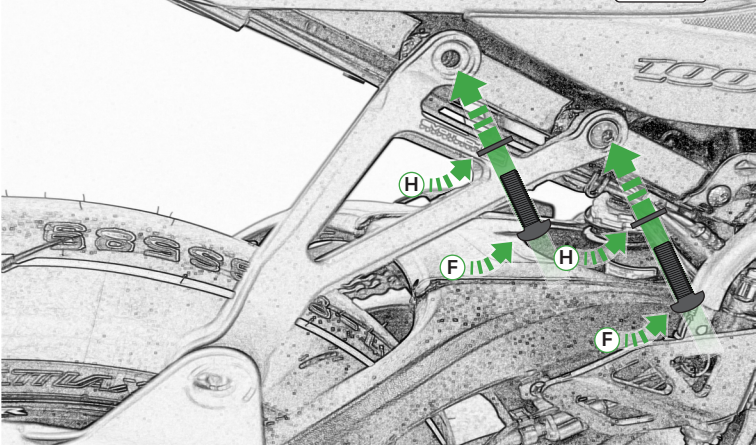

EVOTECH®
P E R F O R M A N C E

Suzuki GSXR1000

Exhaust Hanger

Installation Instructions

Product No: PRN013570

Kit Contents

- (A)** 1 x Grommet
- (B)** 1 x Top Hat Washer
- (C)** 1 x Large Washer
- (D)** 1 x Anodised Washer
- (E)** 1 x M8 x 35mm Black Button Head Bolt
- (F)** 2 x M8 x 25mm Black Button Head Bolt
- (G)** 2 x M8 x 16mm Black Button Head Bolt
- (H)** 4 x M8 Black Washers