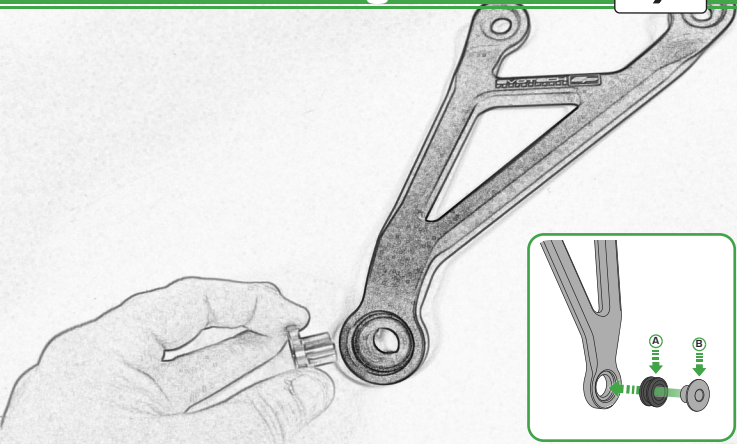

EVOTECH®
P E R F O R M A N C E

Suzuki GSXR1000

Exhaust Hanger

Installation Instructions

Product No: PRN013570

Kit Contents

- (A)** 1 x Grommet
- (B)** 1 x Top Hat Washer
- (C)** 1 x Large Washer
- (D)** 1 x Anodised Washer
- (E)** 1 x M8 x 35mm Black Button Head Bolt
- (F)** 2 x M8 x 25mm Black Button Head Bolt
- (G)** 2 x M8 x 16mm Black Button Head Bolt
- (H)** 4 x M8 Black Washers