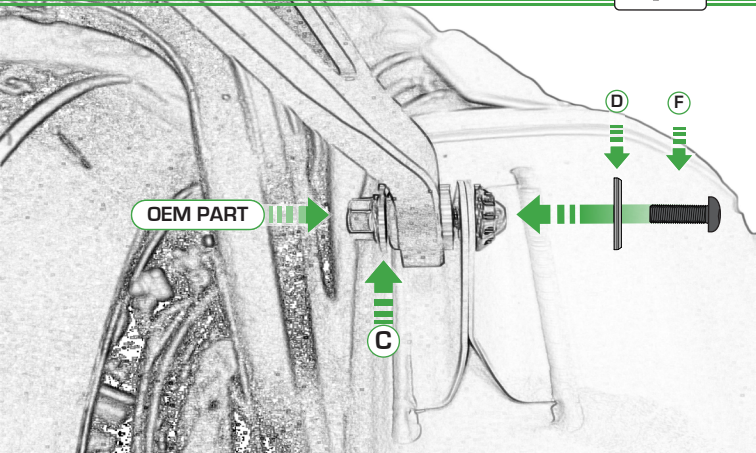

EVOTECH®
P E R F O R M A N C E

Suzuki GSXR1000

Exhaust Hanger

Installation Instructions

Product No: PRN013570

Kit Contents

- (A)** 1 x Grommet
- (B)** 1 x Top Hat Washer
- (C)** 1 x Large Washer
- (D)** 1 x Anodised Washer
- (E)** 1 x M8 x 35mm Black Button Head Bolt
- (F)** 2 x M8 x 25mm Black Button Head Bolt
- (G)** 2 x M8 x 16mm Black Button Head Bolt
- (H)** 4 x M8 Black Washers