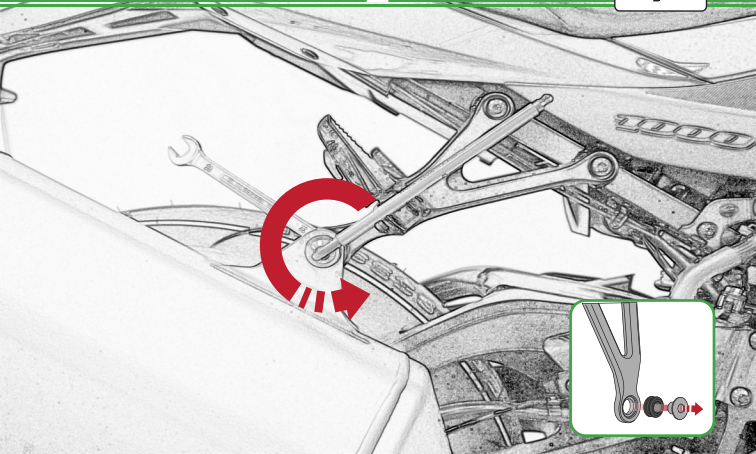

EVOTECH®
P E R F O R M A N C E

Suzuki GSXR1000

Exhaust Hanger

Installation Instructions

Product No: PRN013570

Kit Contents

- (A)** 1 x Grommet
- (B)** 1 x Top Hat Washer
- (C)** 1 x Large Washer
- (D)** 1 x Anodised Washer
- (E)** 1 x M8 x 35mm Black Button Head Bolt
- (F)** 2 x M8 x 25mm Black Button Head Bolt
- (G)** 2 x M8 x 16mm Black Button Head Bolt
- (H)** 4 x M8 Black Washers