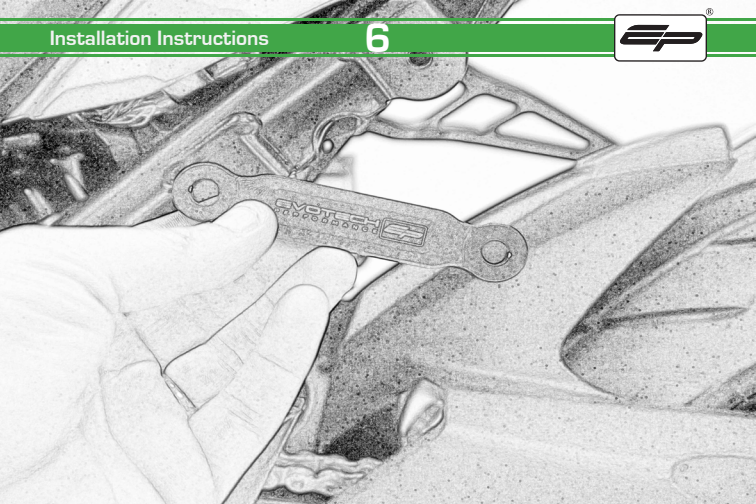

EVOTECH®
P E R F O R M A N C E

Suzuki GSXR1000

Exhaust Hanger

Installation Instructions

Product No: PRN013570

Kit Contents

- (A)** 1 x Grommet
- (B)** 1 x Top Hat Washer
- (C)** 1 x Large Washer
- (D)** 1 x Anodised Washer
- (E)** 1 x M8 x 35mm Black Button Head Bolt
- (F)** 2 x M8 x 25mm Black Button Head Bolt
- (G)** 2 x M8 x 16mm Black Button Head Bolt
- (H)** 4 x M8 Black Washers