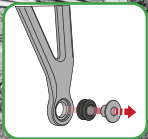

EVOTECH®
P E R F O R M A N C E

Suzuki GSXR1000

Exhaust Hanger

Installation Instructions

Product No: PRN013570

Kit Contents

- (A)** 1 x Grommet
- (B)** 1 x Top Hat Washer
- (C)** 1 x Large Washer
- (D)** 1 x Anodised Washer
- (E)** 1 x M8 x 35mm Black Button Head Bolt
- (F)** 2 x M8 x 25mm Black Button Head Bolt
- (G)** 2 x M8 x 16mm Black Button Head Bolt
- (H)** 4 x M8 Black Washers