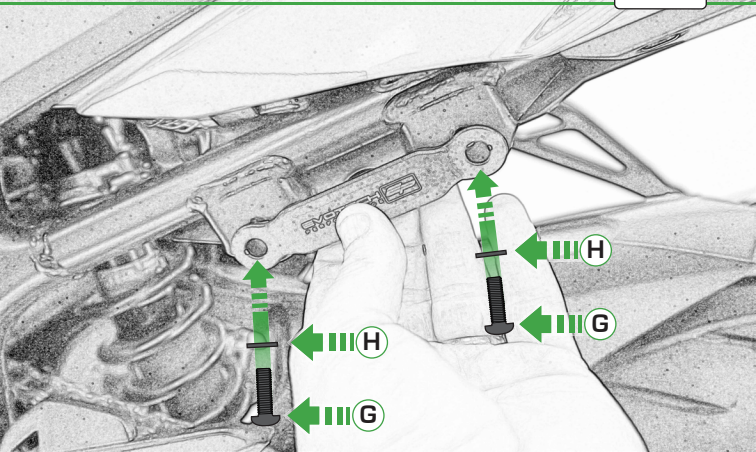

EVOTECH®
P E R F O R M A N C E

Suzuki GSXR1000

Exhaust Hanger

Installation Instructions

Product No: PRN013570

Kit Contents

- (A)** 1 x Grommet
- (B)** 1 x Top Hat Washer
- (C)** 1 x Large Washer
- (D)** 1 x Anodised Washer
- (E)** 1 x M8 x 35mm Black Button Head Bolt
- (F)** 2 x M8 x 25mm Black Button Head Bolt
- (G)** 2 x M8 x 16mm Black Button Head Bolt
- (H)** 4 x M8 Black Washers