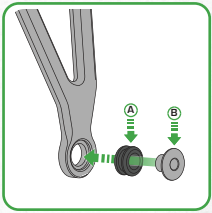

EVOTECH®
P E R F O R M A N C E

Suzuki GSXR1000

Exhaust Hanger

Installation Instructions

Product No: PRN013570

Kit Contents

- (A)** 1 x Grommet
- (B)** 1 x Top Hat Washer
- (C)** 1 x Large Washer
- (D)** 1 x Anodised Washer
- (E)** 1 x M8 x 35mm Black Button Head Bolt
- (F)** 2 x M8 x 25mm Black Button Head Bolt
- (G)** 2 x M8 x 16mm Black Button Head Bolt
- (H)** 4 x M8 Black Washers