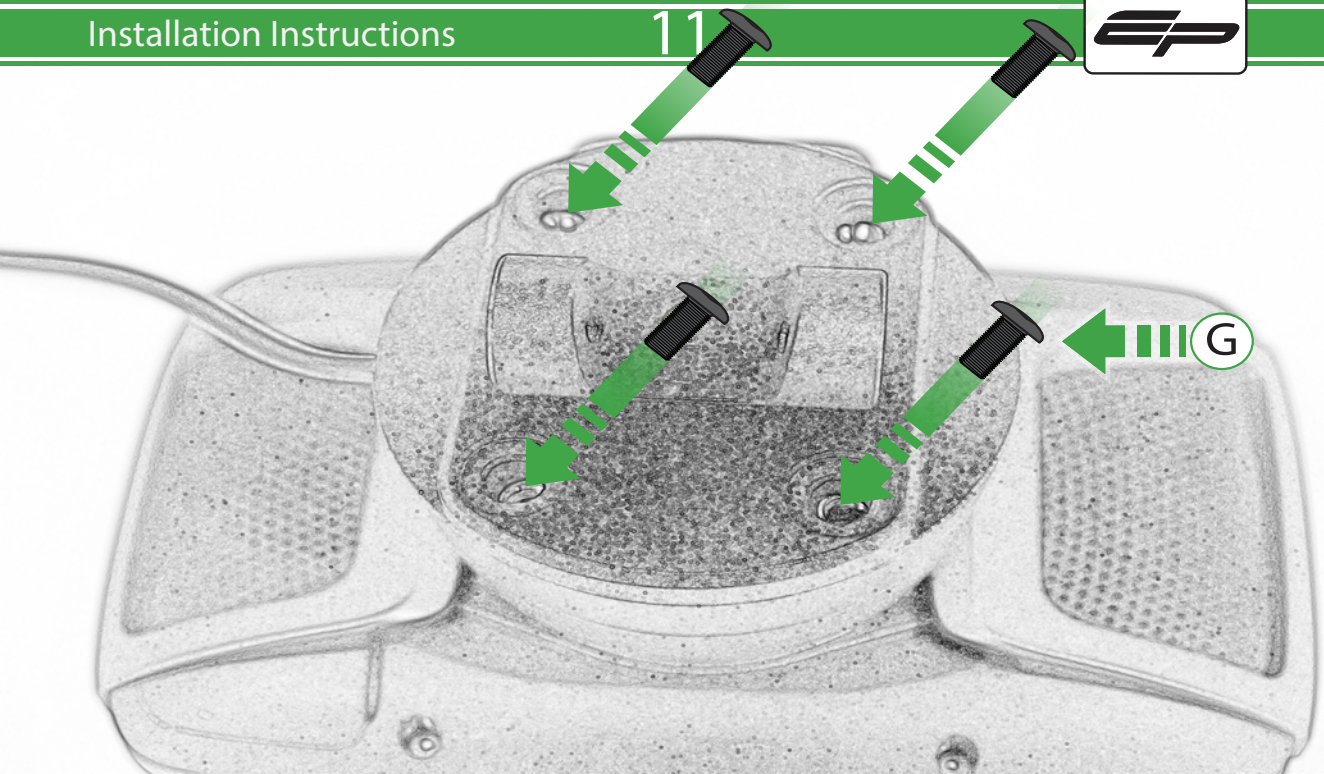

## Sub Kit

- (AA) 2 x M10 x 45 Caphead
- (BB) 2 x Spacers

Fully Tighten  
35Nm

Repeat  
Both Sides

Repeat  
Both Sides