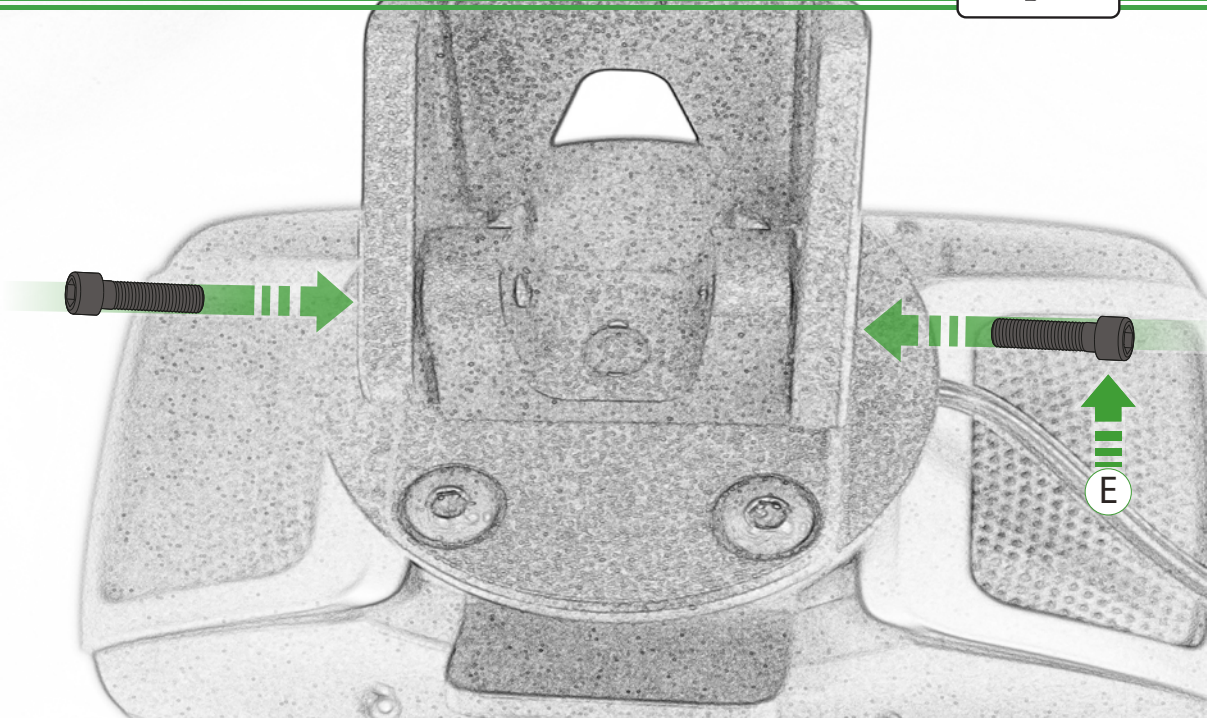

## Sub Kit

- (AA) 2 x M10 x 45 Caphead
- (BB) 2 x Spacers

Fully Tighten  
35Nm

Repeat  
Both Sides

Repeat  
Both Sides