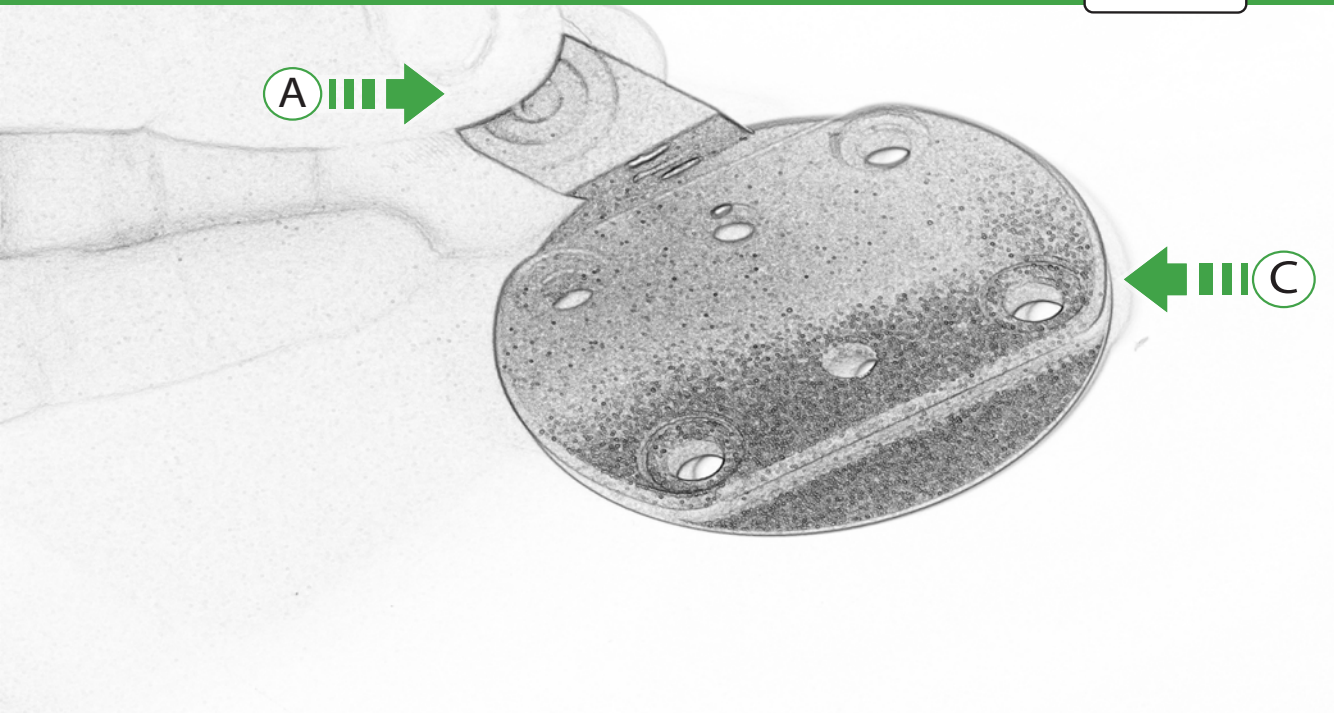

## Sub Kit

- (AA) 2 x M10 x 45 Caphead
- (BB) 2 x Spacers

Fully Tighten  
35Nm

Repeat  
Both Sides

Repeat  
Both Sides