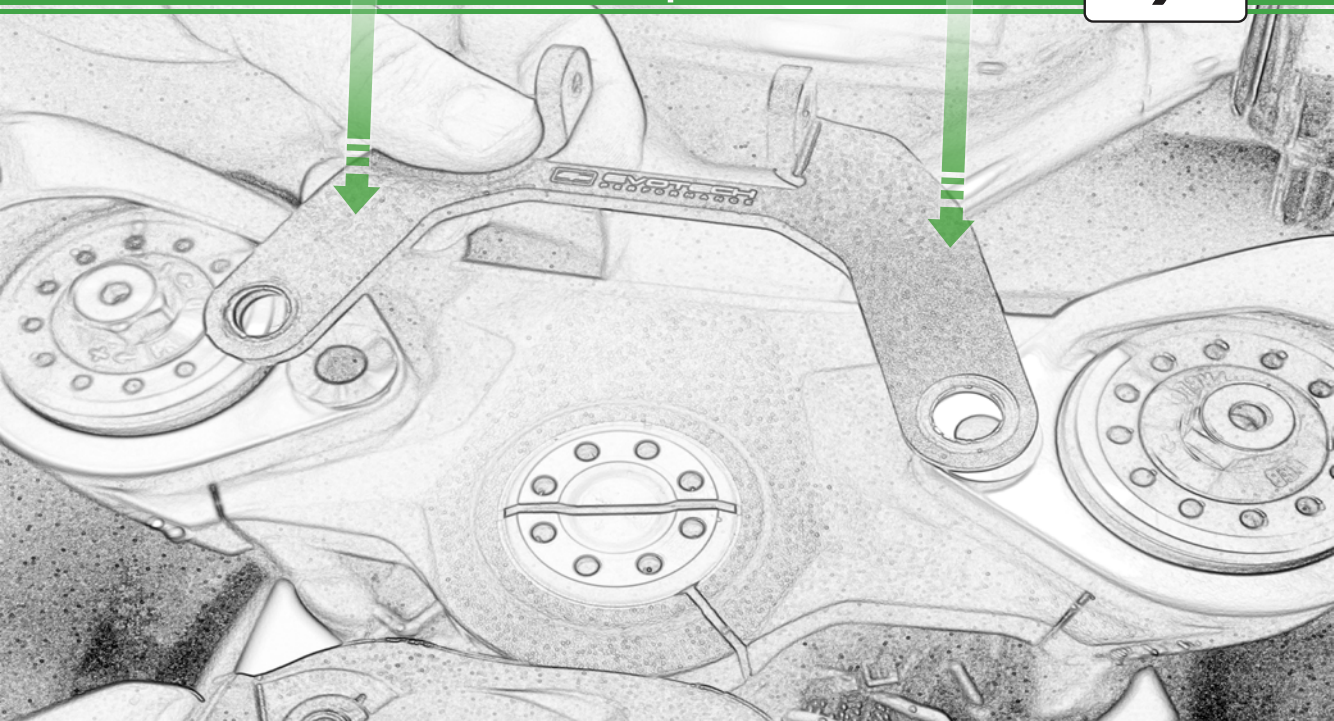

## Kit Contents PRN014567-015660

- (A) 1 x Pivot Plate
- (B) 1 x Main Bracket
- (C) 1 x Tom Tom Plate
- (D) 2 x Nord Lock Washers
- (E) 2 x M5 x 12 Caphead Bolt
- (F) 2 x M5 x 8mm Black Button Head Bolt
- (G) 4 x M5 x 12mm Black Button Head Bolts

## Sub Kit

- (AA) 2 x M10 x 45 Caphead
- (BB) 2 x Spacers

Fully Tighten  
35Nm

Repeat  
Both Sides

Repeat  
Both Sides