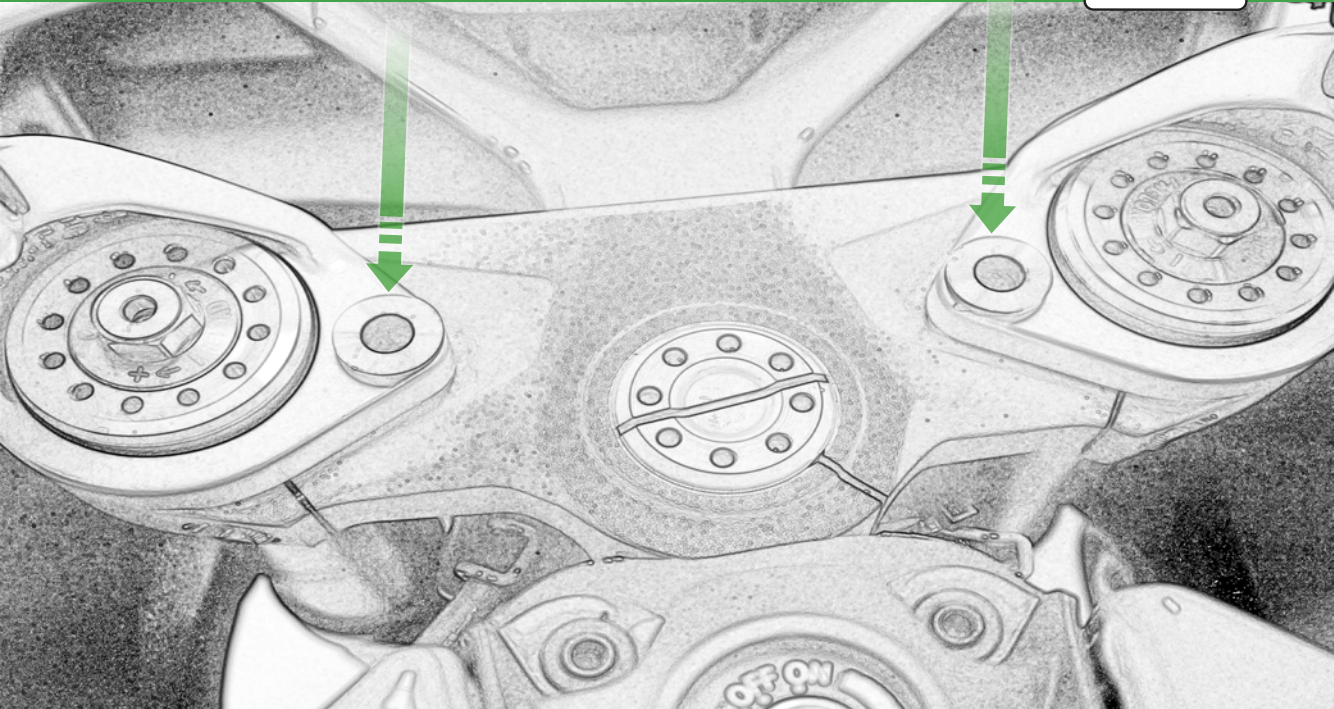

## Kit Contents PRN014567-015660

- (A) 1 x Pivot Plate
- (B) 1 x Main Bracket
- (C) 1 x Tom Tom Plate
- (D) 2 x Nord Lock Washers
- (E) 2 x M5 x 12 Caphead Bolt
- (F) 2 x M5 x 8mm Black Button Head Bolt
- (G) 4 x M5 x 12mm Black Button Head Bolts

## Sub Kit

- (AA) 2 x M10 x 45 Caphead
- (BB) 2 x Spacers

Fully Tighten  
35Nm

Repeat  
Both Sides

Repeat  
Both Sides