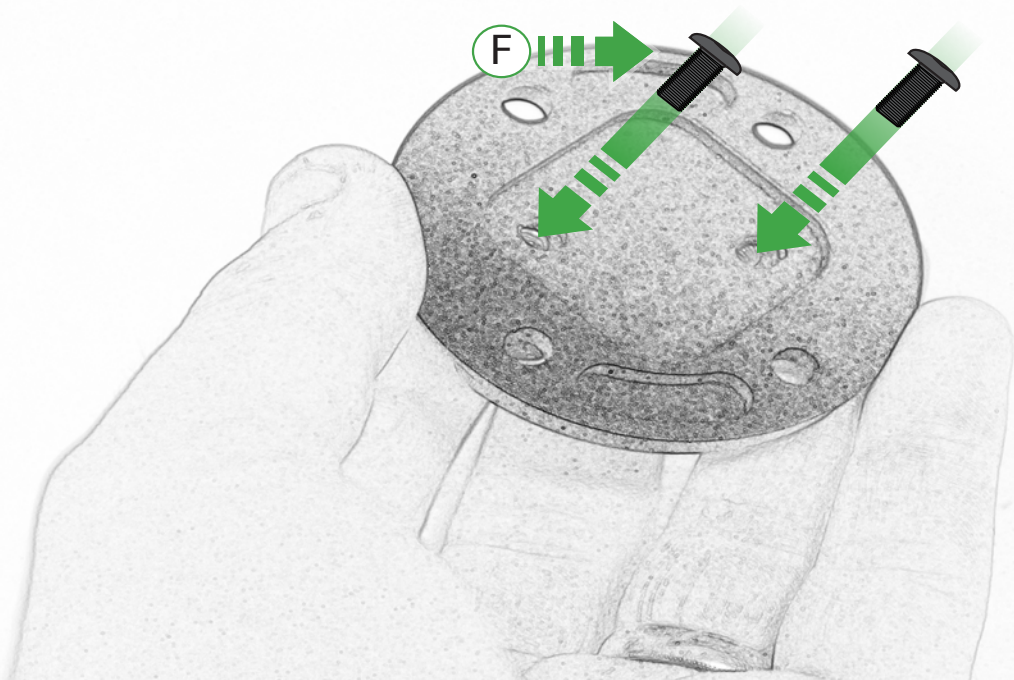

## Sub Kit

- (AA) 2 x M10 x 45 Caphead
- (BB) 2 x Spacers

Fully Tighten  
35Nm

Repeat  
Both Sides

Repeat  
Both Sides