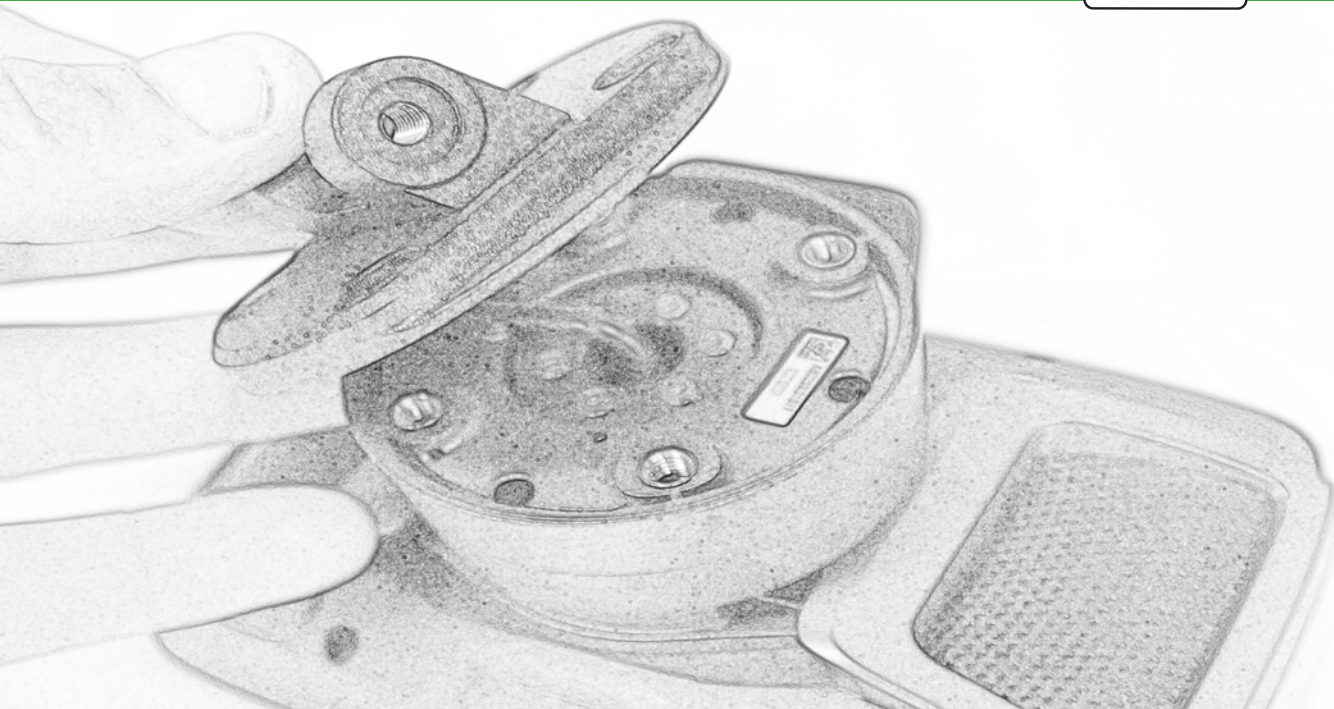

## Sub Kit

- (AA) 2 x M10 x 45 Caphead
- (BB) 2 x Spacers

Fully Tighten  
35Nm

Repeat  
Both Sides

Repeat  
Both Sides