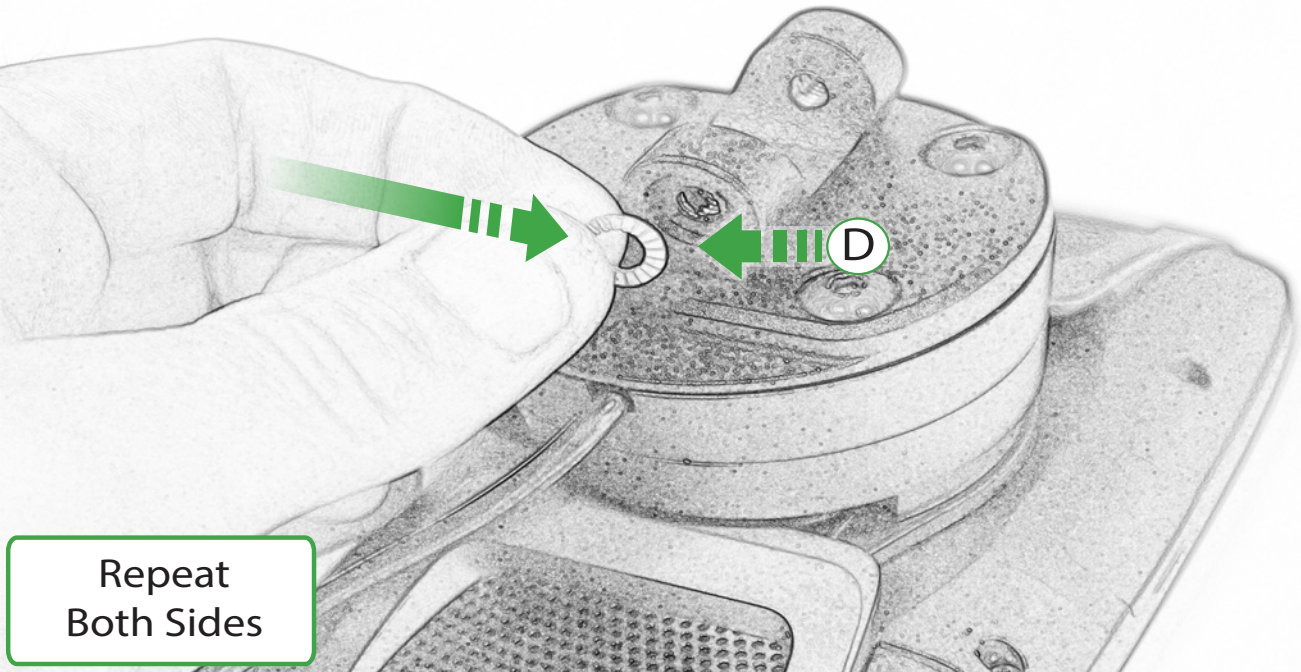

## Sub Kit

- (AA) 2 x M10 x 45 Caphead
- (BB) 2 x Spacers

Fully Tighten  
35Nm

Repeat  
Both Sides

Repeat  
Both Sides