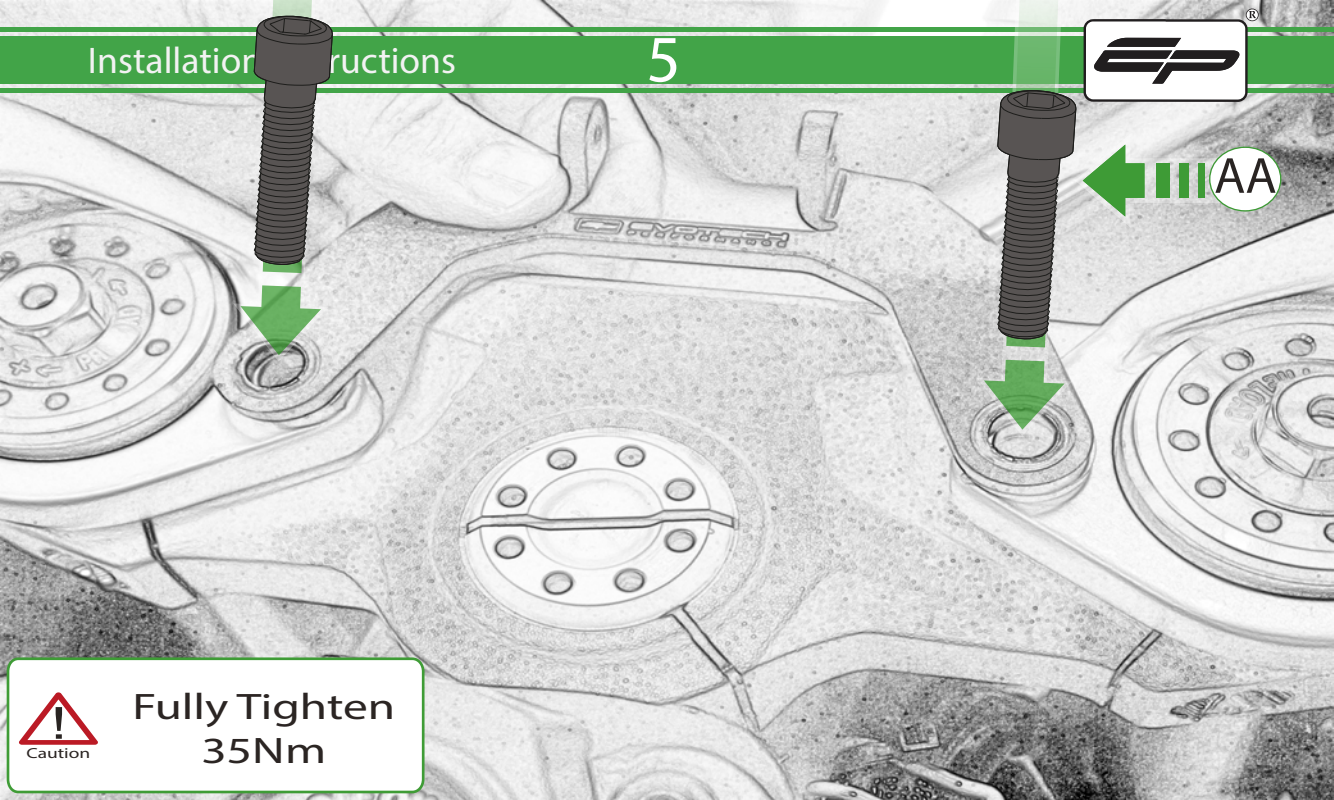

## Sub Kit

- (AA) 2 x M10 x 45 Caphead
- (BB) 2 x Spacers

Fully Tighten  
35Nm

Repeat  
Both Sides

Repeat  
Both Sides