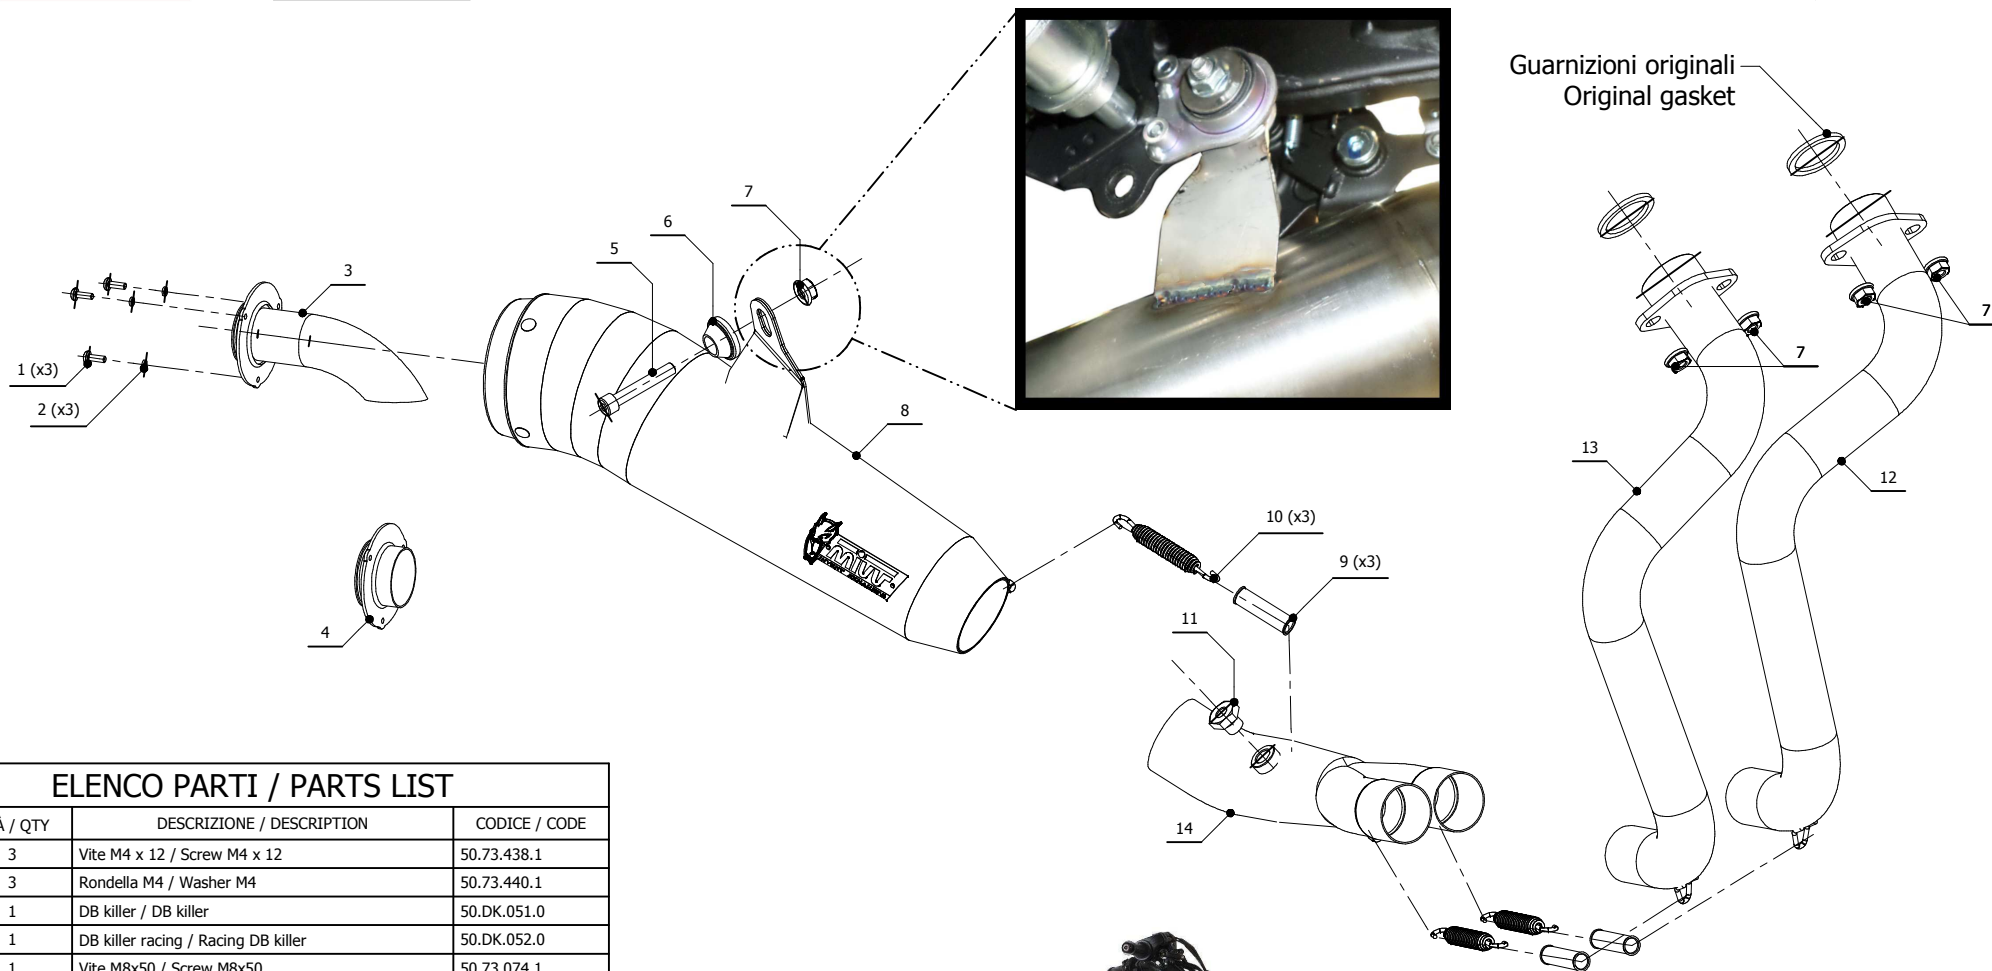

MODEL YAMAHA XSR 700

YEAR 2016 -->

LINE SPORT

MUFFLER GHIBLI

SCHEMATIC

ELENCO PARTI / PARTS LIST

#	QTÀ / QTY	DESCRIZIONE / DESCRIPTION	CODICE / CODE
1	3	Vite M4 x 12 / Screw M4 x 12	50.73.438.1
2	3	Rondella M4 / Washer M4	50.73.440.1
3	1	DB killer / DB killer	50.DK.051.0
4	1	DB killer racing / Racing DB killer	50.DK.052.0
5	1	Vite M8x50 / Screw M8x50	50.73.074.1
6	1	Rondella alluminio / Aluminium washer	50.73.291.1
7	5	Dado M8 flangiato / Flanged nut M8	50.73.393.1
8	1	Silenziatore / Muffler	GHIBLI
9	3	Tubo in gomma per molla / Rubber pipe for spring	50.73.210.1
10	3	Molla media / Middle spring	50.73.359.1
11	1	Tappo per sonda lambda / Stopper for lambda probe	50.73.111.1
12	1	Collettore #1 / Down pipe #1	9773Y044C1A
13	1	Collettore #2 / Down pipe #2	9773Y044C1B
14	1	Tubo di raccordo 2-1 / Link pipe 2-1	9773Y052C1C

APPLICAZIONI / APPLICATIONS

CODICE / CODE	TUBO / PIPE	SILENZIATORE / MUFFLER
Y.051.SGX	INOX / ST. STEEL	INOX / ST. STEEL