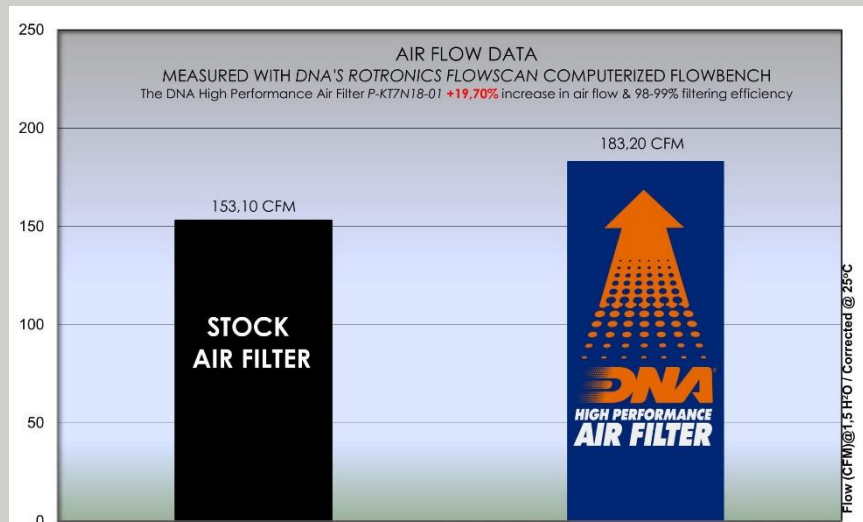

Dear Business Partners and Friends,

We proudly announce the update of the
DNA High Performance Air Filter **P-KT7N18-01**
for the following KTM model:

✓ 790 DUKE 18'

- This filter features DNA®'s advanced FCd (Full Contour design).
- Installation of this new DNA Air filter is very easy; simply follow the installation instructions included in the workshop manual
- The filtering efficiency¹ is extremely high at **98-99%** filtering efficiency (ISO 5011), with 4 layers of DNA® Cotton.
- The flow of this new **DNA** filter is **+19.70%** more than the stock filter!
- **DNA air filter flow: 183.20 CFM**
(Cubic feet per minute) @1,5"H₂O corrected @ 25degrees Celsius
- **KTM stock filter's flow: 153.10 CFM**
(Cubic feet per minute) @1,5"H₂O corrected @ 25degrees Celsius
- This DNA® filter is designed as a High Flow Air filter for:
'Road , Race & Off-Road use '.

DNA® INCREASED AIR FLOW

+19.70% ✓

DNA® FILTERING EFFICIENCY

98-99% ✓

1  Filtering efficiency is the amount of "dirt" the filter can maintain (stop) and protect the engine efficiently. For example the DNA® Filter for every 100 grams of dirt that it will receive, it will hold **98-99 grams**, this applies even to fine dirt as small as 5 microns.

MSRP 71.00€

For Distributor and dealer pricing please contact our sales department.
High resolution photos and flow graphs are available upon request.

KTM

790 DUKE 18'

P-KT7N18-01

DNA®
INCREASED
AIR FLOW

✓ +19.70%