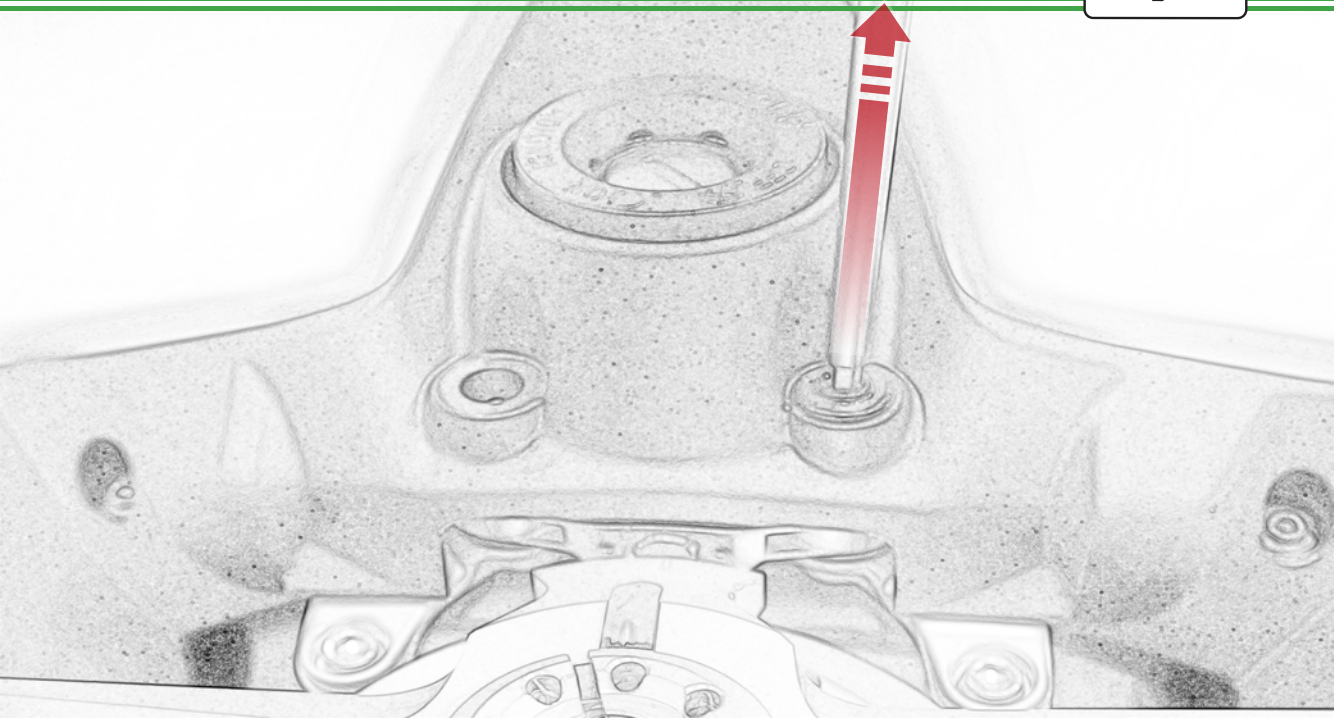

EVOTECH®
P E R F O R M A N C E

www.evotech-performance.com

Ducati Panigale Quad Lock Sat Nav Mount Installation Instructions

Kit Contents PRN014568-015652

Sub Kit

- Ⓐ 1 x Pivot Plate
 - Ⓑ 1 x Main Bracket
 - Ⓒ 1 x Quad Lock Plate
 - Ⓓ 2 x Nord Lock Washers
 - Ⓔ 2 x Quad Lock Mount
 - Ⓕ 2 x M5 x 12 Caphead Bolt
 - Ⓖ 2 x M5 x 8mm Black Button Head Bolt
- ⒶⒶ 2 x M6 x 10 Button Head Bolts
 - ⒷⒷ 2 x Spacers

Repeat
Both Sides

ESSENTIAL CHECKS

It is recommended that periodic inspections are made to ensure that all bolts are tightened to the specified torque settings.

Should the bike be involved in an accident a thorough inspection should be made and any components that have taken an impact, no matter how small, be replaced