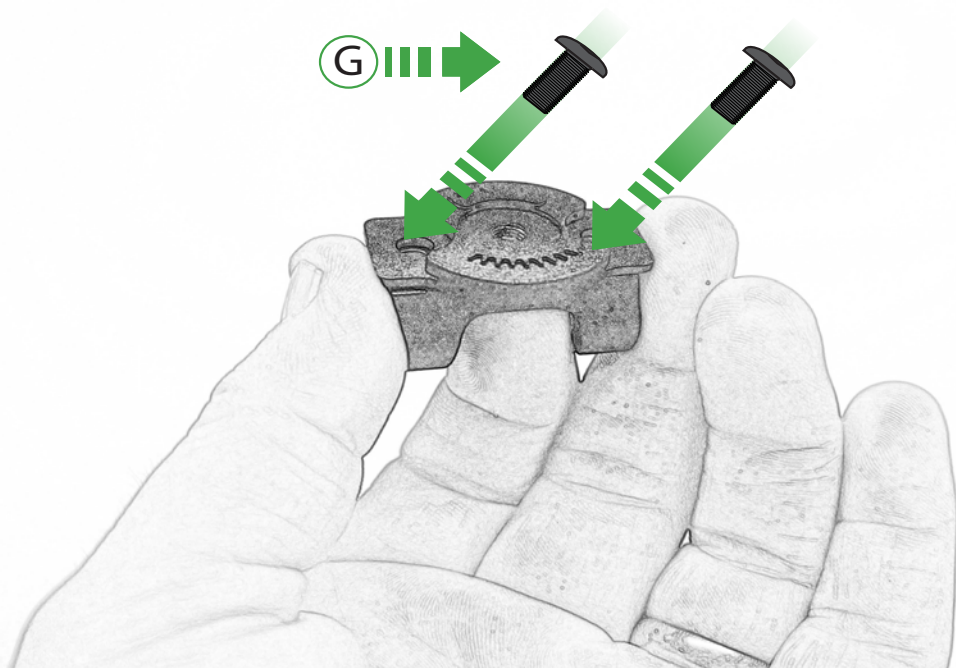

EVOTECH®
P E R F O R M A N C E

www.evotech-performance.com

Ducati Panigale Quad Lock Sat Nav Mount Installation Instructions

Kit Contents PRN014568-015652

Sub Kit

- Ⓐ 1 x Pivot Plate
 - Ⓑ 1 x Main Bracket
 - Ⓒ 1 x Quad Lock Plate
 - Ⓓ 2 x Nord Lock Washers
 - Ⓔ 2 x Quad Lock Mount
 - Ⓕ 2 x M5 x 12 Caphead Bolt
 - Ⓖ 2 x M5 x 8mm Black Button Head Bolt
- ⒶⒶ 2 x M6 x 10 Button Head Bolts
 - ⒷⒷ 2 x Spacers

Repeat
Both Sides

ESSENTIAL CHECKS

It is recommended that periodic inspections are made to ensure that all bolts are tightened to the specified torque settings.

Should the bike be involved in an accident a thorough inspection should be made and any components that have taken an impact, no matter how small, be replaced