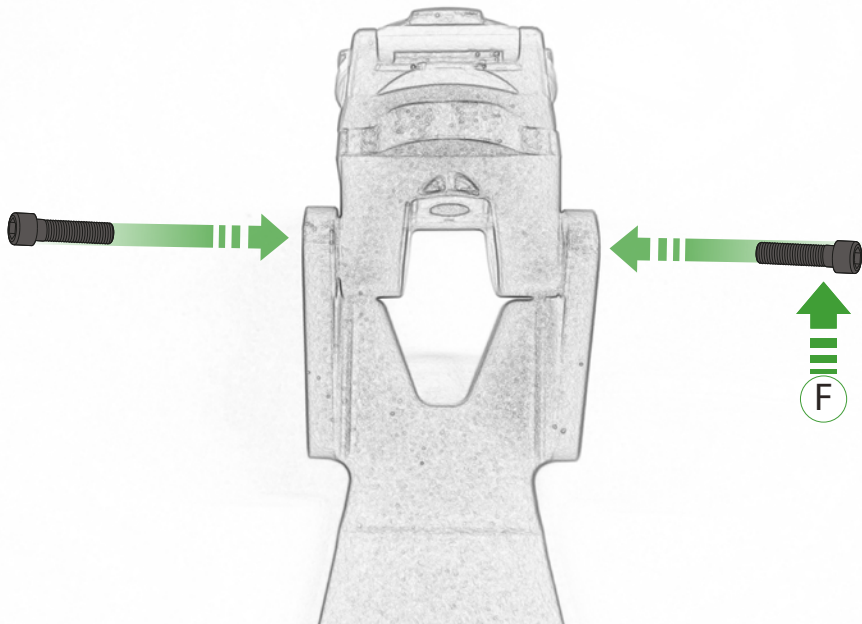

EVOTECH®
P E R F O R M A N C E

www.evotech-performance.com

Ducati Panigale Quad Lock Sat Nav Mount Installation Instructions

Kit Contents PRN014568-015652

Sub Kit

- Ⓐ 1 x Pivot Plate
 - Ⓑ 1 x Main Bracket
 - Ⓒ 1 x Quad Lock Plate
 - Ⓓ 2 x Nord Lock Washers
 - Ⓔ 2 x Quad Lock Mount
 - Ⓕ 2 x M5 x 12 Caphead Bolt
 - Ⓖ 2 x M5 x 8mm Black Button Head Bolt
- ⒶⒶ 2 x M6 x 10 Button Head Bolts
 - ⒷⒷ 2 x Spacers

Repeat
Both Sides

ESSENTIAL CHECKS

It is recommended that periodic inspections are made to ensure that all bolts are tightened to the specified torque settings.

Should the bike be involved in an accident a thorough inspection should be made and any components that have taken an impact, no matter how small, be replaced