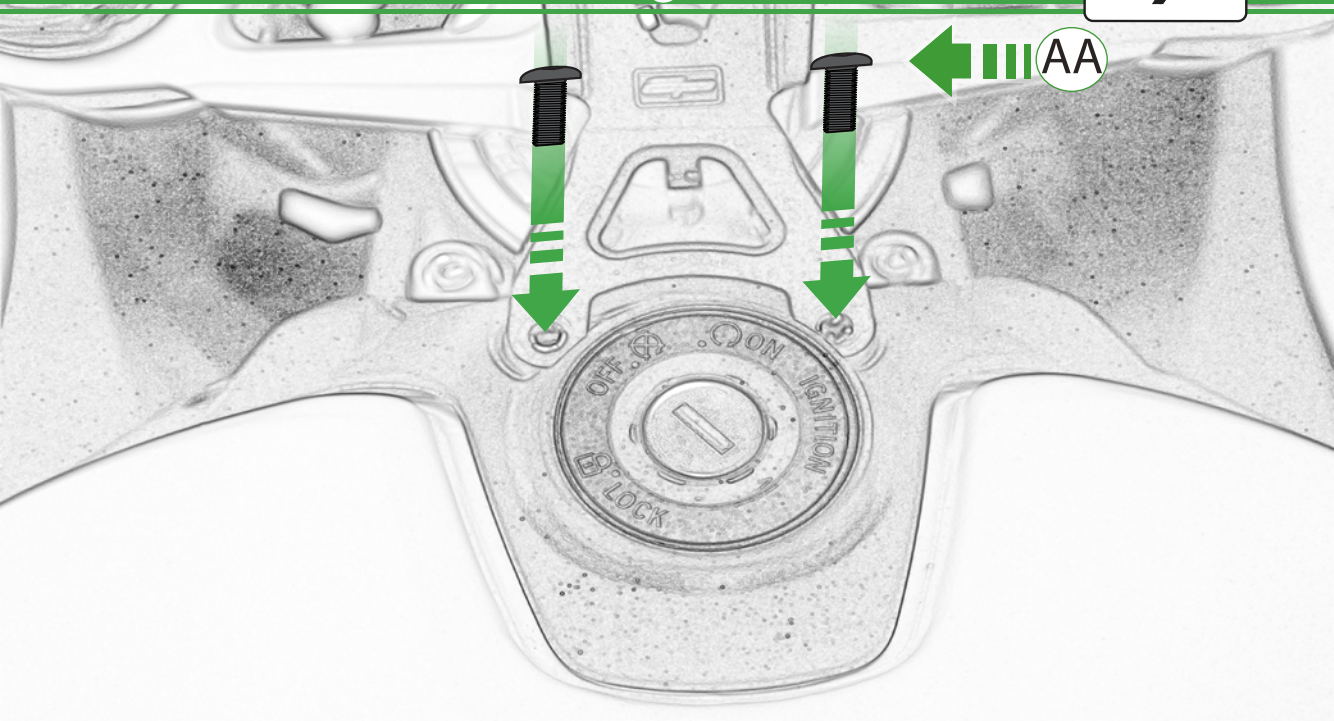

EVOTECH®
P E R F O R M A N C E

www.evotech-performance.com

Ducati Panigale Quad Lock Sat Nav Mount Installation Instructions

Kit Contents PRN014568-015652

Sub Kit

- Ⓐ 1 x Pivot Plate
 - Ⓑ 1 x Main Bracket
 - Ⓒ 1 x Quad Lock Plate
 - Ⓓ 2 x Nord Lock Washers
 - Ⓔ 2 x Quad Lock Mount
 - Ⓕ 2 x M5 x 12 Caphead Bolt
 - Ⓖ 2 x M5 x 8mm Black Button Head Bolt
- ⒶⒶ 2 x M6 x 10 Button Head Bolts
 - ⒷⒷ 2 x Spacers

Repeat
Both Sides

ESSENTIAL CHECKS

It is recommended that periodic inspections are made to ensure that all bolts are tightened to the specified torque settings.

Should the bike be involved in an accident a thorough inspection should be made and any components that have taken an impact, no matter how small, be replaced