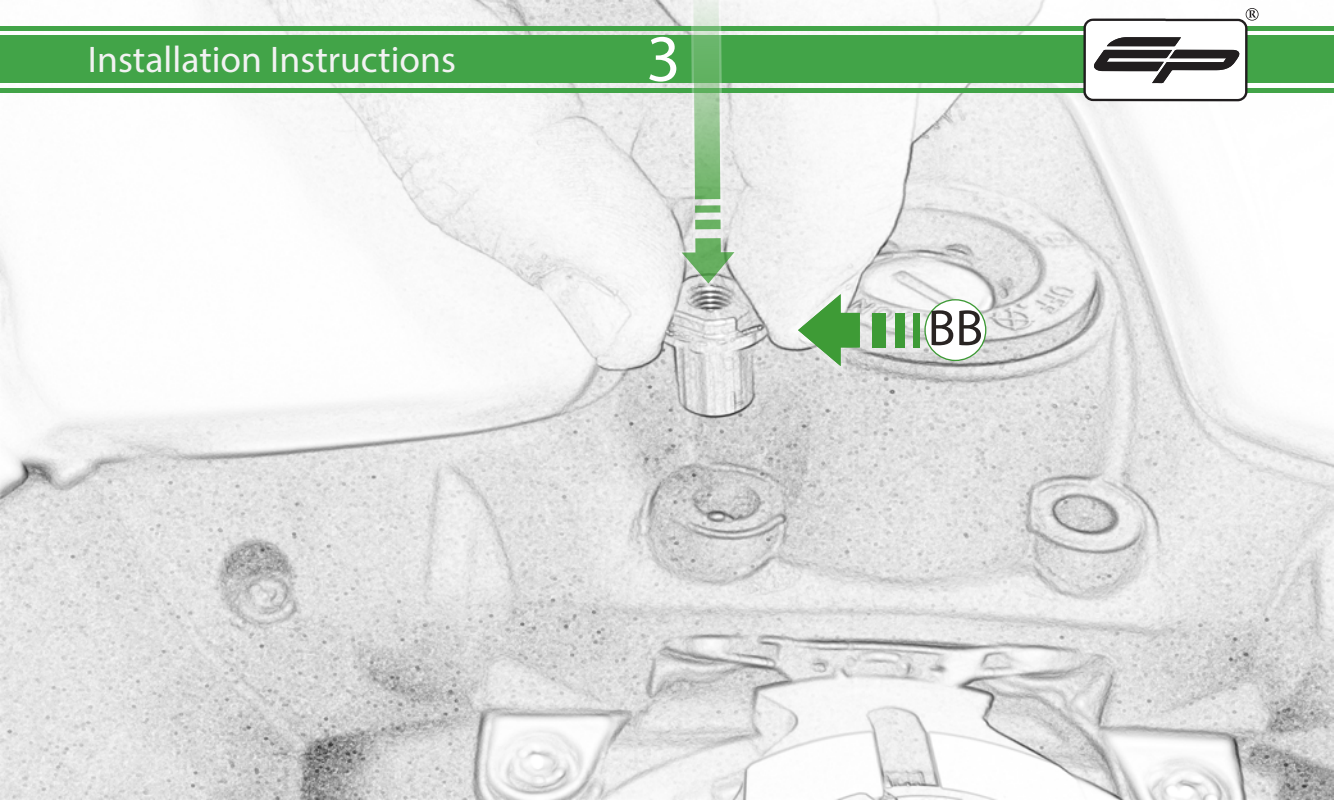

EVOTECH®
P E R F O R M A N C E

www.evotech-performance.com

Ducati Panigale Quad Lock Sat Nav Mount Installation Instructions

Kit Contents PRN014568-015652

Sub Kit

- Ⓐ 1 x Pivot Plate
 - Ⓑ 1 x Main Bracket
 - Ⓒ 1 x Quad Lock Plate
 - Ⓓ 2 x Nord Lock Washers
 - Ⓔ 2 x Quad Lock Mount
 - Ⓕ 2 x M5 x 12 Caphead Bolt
 - Ⓖ 2 x M5 x 8mm Black Button Head Bolt
- ⒶⒶ 2 x M6 x 10 Button Head Bolts
 - ⒷⒷ 2 x Spacers

Repeat
Both Sides

ESSENTIAL CHECKS

It is recommended that periodic inspections are made to ensure that all bolts are tightened to the specified torque settings.

Should the bike be involved in an accident a thorough inspection should be made and any components that have taken an impact, no matter how small, be replaced