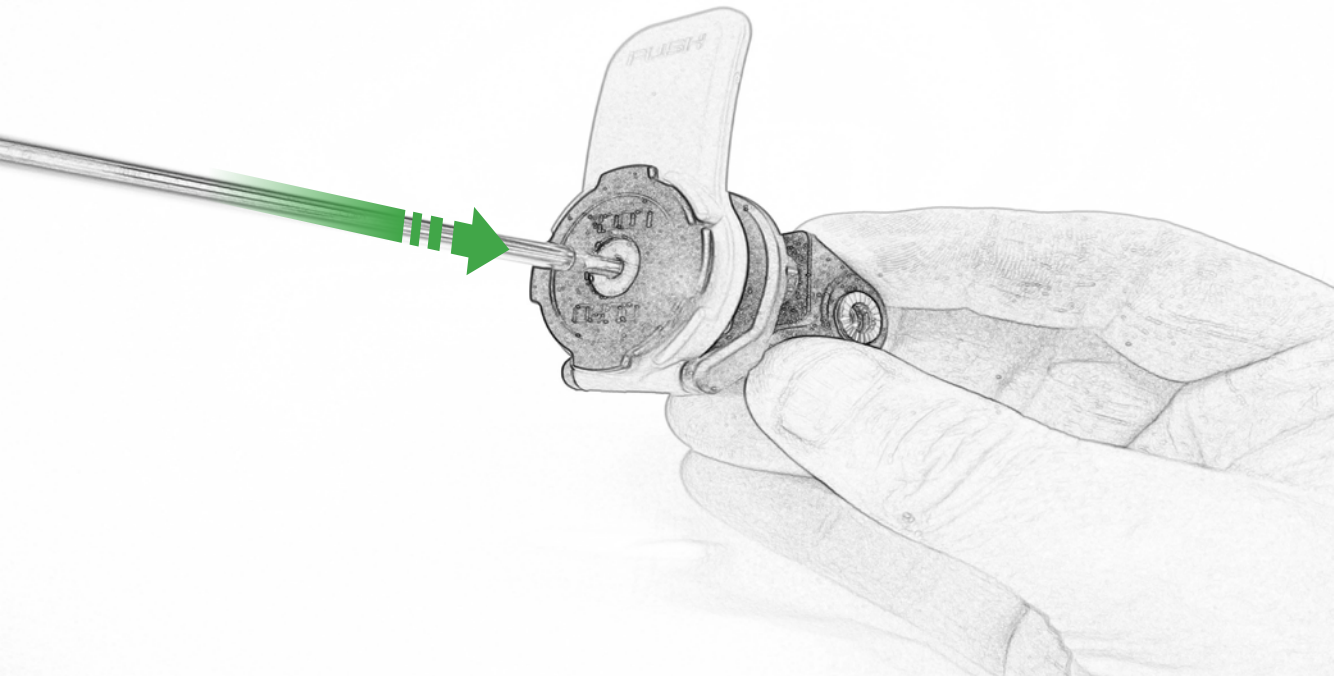

EVOTECH®
P E R F O R M A N C E

www.evotech-performance.com

Ducati Panigale Quad Lock Sat Nav Mount Installation Instructions

Kit Contents PRN014568-015652

Sub Kit

- Ⓐ 1 x Pivot Plate
 - Ⓑ 1 x Main Bracket
 - Ⓒ 1 x Quad Lock Plate
 - Ⓓ 2 x Nord Lock Washers
 - Ⓔ 2 x Quad Lock Mount
 - Ⓕ 2 x M5 x 12 Caphead Bolt
 - Ⓖ 2 x M5 x 8mm Black Button Head Bolt
- ⒶⒶ 2 x M6 x 10 Button Head Bolts
 - ⒷⒷ 2 x Spacers

Repeat
Both Sides

ESSENTIAL CHECKS

It is recommended that periodic inspections are made to ensure that all bolts are tightened to the specified torque settings.

Should the bike be involved in an accident a thorough inspection should be made and any components that have taken an impact, no matter how small, be replaced