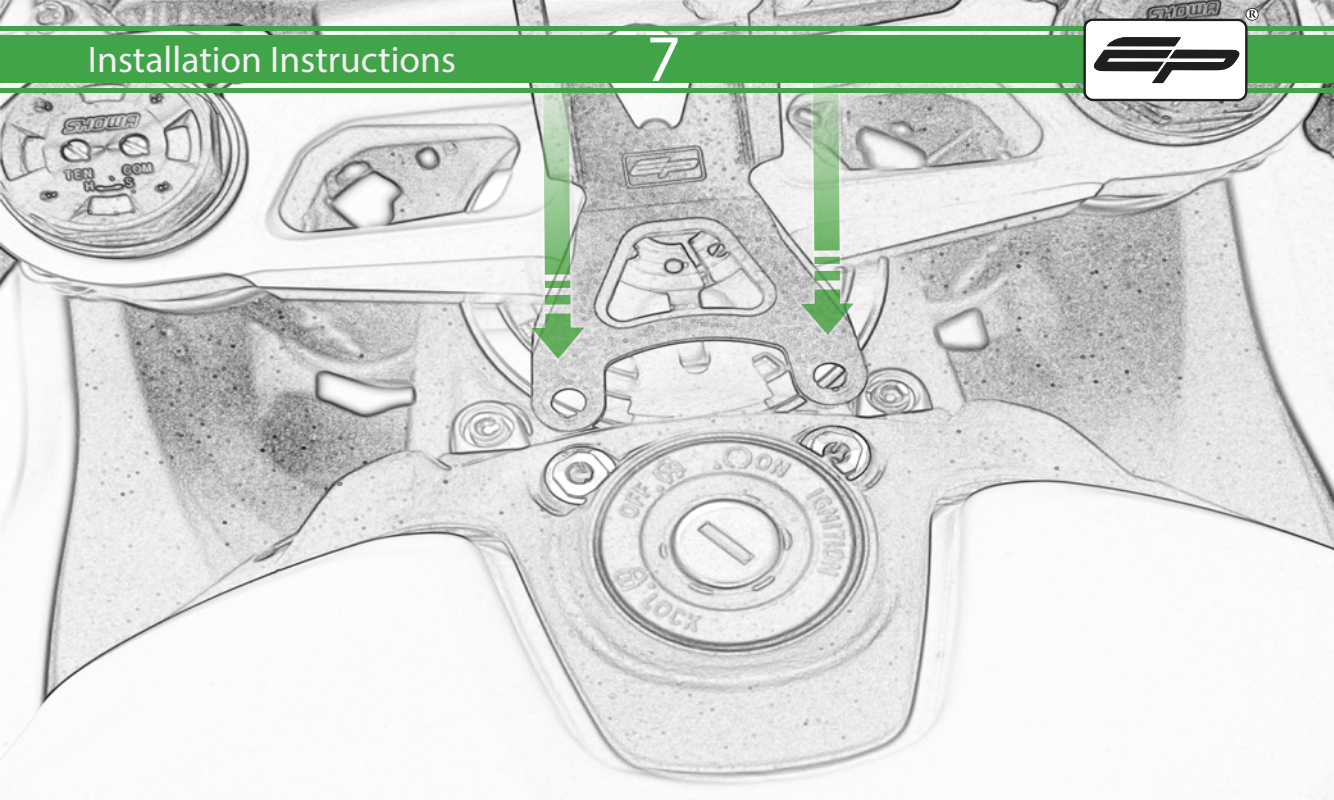

EVOTECH®
P E R F O R M A N C E

www.evotech-performance.com

Ducati Panigale Quad Lock Sat Nav Mount Installation Instructions

Kit Contents PRN014568-015652

Sub Kit

- Ⓐ 1 x Pivot Plate
 - Ⓑ 1 x Main Bracket
 - Ⓒ 1 x Quad Lock Plate
 - Ⓓ 2 x Nord Lock Washers
 - Ⓔ 2 x Quad Lock Mount
 - Ⓕ 2 x M5 x 12 Caphead Bolt
 - Ⓖ 2 x M5 x 8mm Black Button Head Bolt
- ⒶⒶ 2 x M6 x 10 Button Head Bolts
 - ⒷⒷ 2 x Spacers

Repeat
Both Sides

ESSENTIAL CHECKS

It is recommended that periodic inspections are made to ensure that all bolts are tightened to the specified torque settings.

Should the bike be involved in an accident a thorough inspection should be made and any components that have taken an impact, no matter how small, be replaced