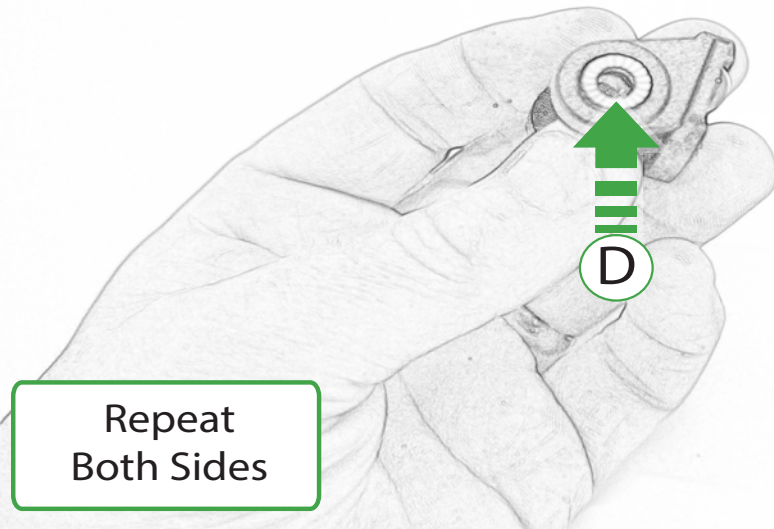

EVOTECH®
P E R F O R M A N C E

www.evotech-performance.com

Ducati Panigale Quad Lock Sat Nav Mount Installation Instructions

Kit Contents PRN014568-015652

Sub Kit

- Ⓐ 1 x Pivot Plate
 - Ⓑ 1 x Main Bracket
 - Ⓒ 1 x Quad Lock Plate
 - Ⓓ 2 x Nord Lock Washers
 - Ⓔ 2 x Quad Lock Mount
 - Ⓕ 2 x M5 x 12 Caphead Bolt
 - Ⓖ 2 x M5 x 8mm Black Button Head Bolt
- ⒶⒶ 2 x M6 x 10 Button Head Bolts
 - ⒷⒷ 2 x Spacers

Repeat
Both Sides

ESSENTIAL CHECKS

It is recommended that periodic inspections are made to ensure that all bolts are tightened to the specified torque settings.

Should the bike be involved in an accident a thorough inspection should be made and any components that have taken an impact, no matter how small, be replaced