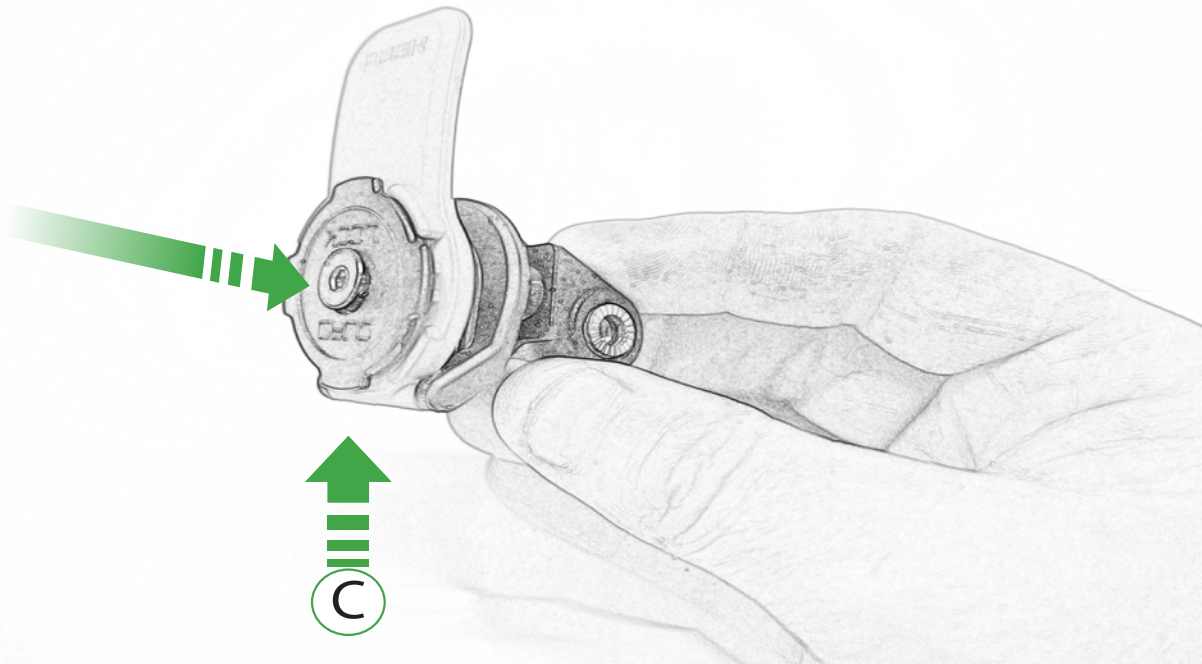

EVOTECH®
P E R F O R M A N C E

www.evotech-performance.com

Ducati Panigale Quad Lock Sat Nav Mount Installation Instructions

Kit Contents PRN014568-015652

Sub Kit

- Ⓐ 1 x Pivot Plate
 - Ⓑ 1 x Main Bracket
 - Ⓒ 1 x Quad Lock Plate
 - Ⓓ 2 x Nord Lock Washers
 - Ⓔ 2 x Quad Lock Mount
 - Ⓕ 2 x M5 x 12 Caphead Bolt
 - Ⓖ 2 x M5 x 8mm Black Button Head Bolt
- ⒶⒶ 2 x M6 x 10 Button Head Bolts
 - ⒷⒷ 2 x Spacers

Repeat
Both Sides

ESSENTIAL CHECKS

It is recommended that periodic inspections are made to ensure that all bolts are tightened to the specified torque settings.

Should the bike be involved in an accident a thorough inspection should be made and any components that have taken an impact, no matter how small, be replaced