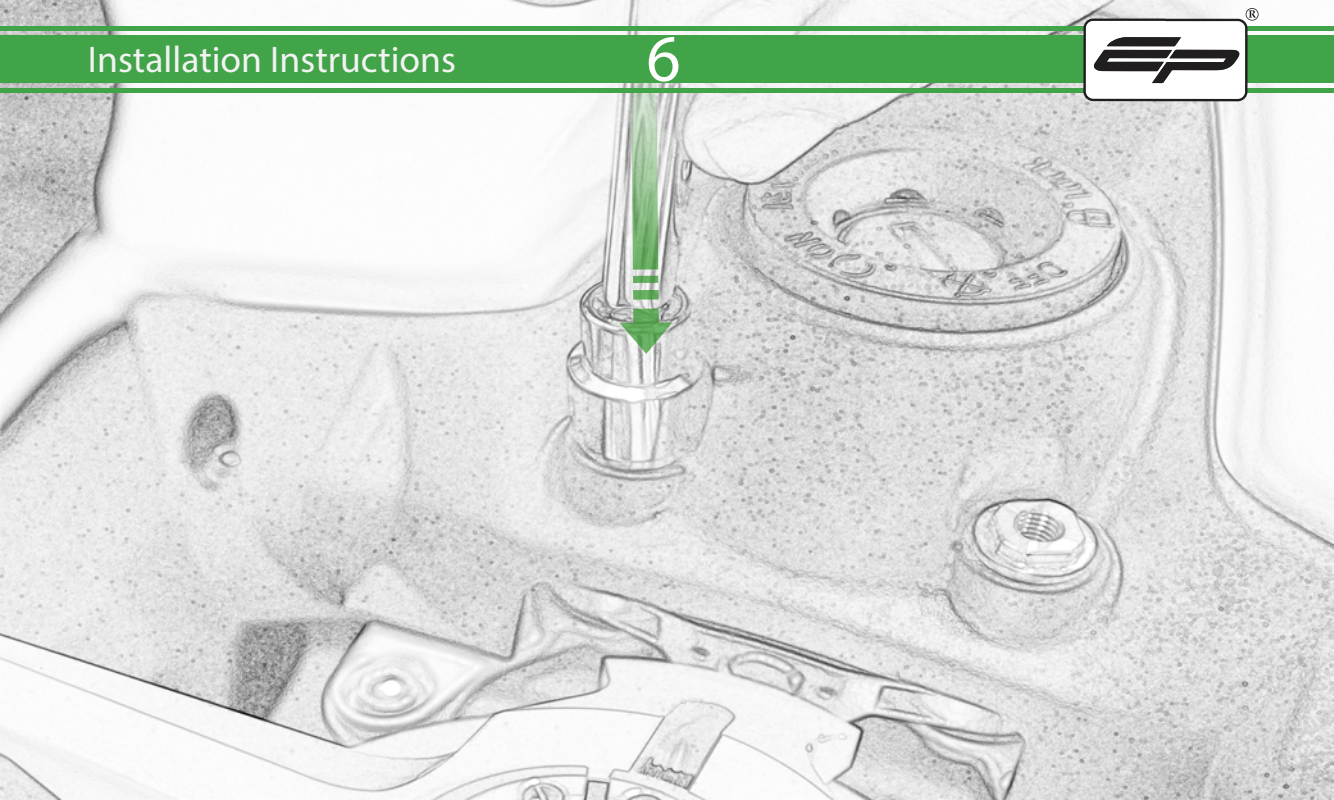

EVOTECH®
P E R F O R M A N C E

www.evotech-performance.com

Ducati Panigale Quad Lock Sat Nav Mount Installation Instructions

Kit Contents PRN014568-015652

Sub Kit

- Ⓐ 1 x Pivot Plate
 - Ⓑ 1 x Main Bracket
 - Ⓒ 1 x Quad Lock Plate
 - Ⓓ 2 x Nord Lock Washers
 - Ⓔ 2 x Quad Lock Mount
 - Ⓕ 2 x M5 x 12 Caphead Bolt
 - Ⓖ 2 x M5 x 8mm Black Button Head Bolt
- ⒶⒶ 2 x M6 x 10 Button Head Bolts
 - ⒷⒷ 2 x Spacers

Repeat
Both Sides

ESSENTIAL CHECKS

It is recommended that periodic inspections are made to ensure that all bolts are tightened to the specified torque settings.

Should the bike be involved in an accident a thorough inspection should be made and any components that have taken an impact, no matter how small, be replaced