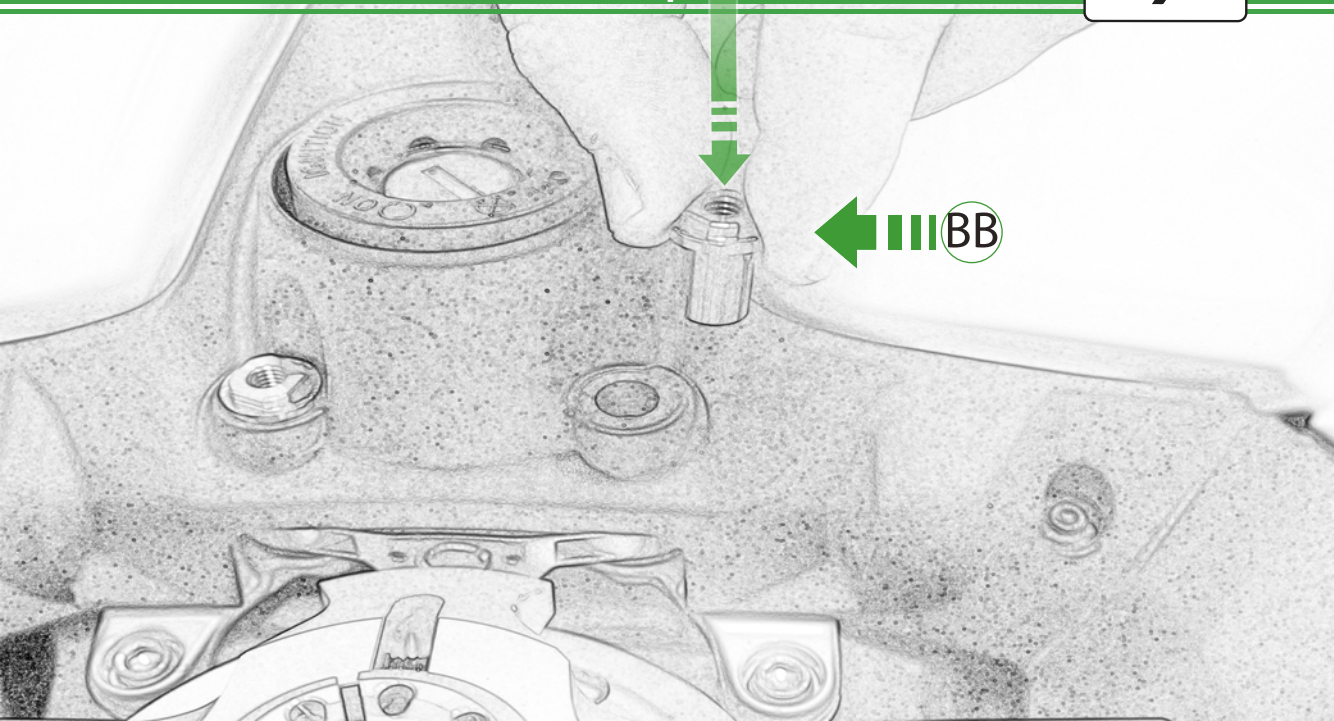

EVOTECH®
P E R F O R M A N C E

www.evotech-performance.com

Ducati Panigale Quad Lock Sat Nav Mount Installation Instructions

Kit Contents PRN014568-015652

Sub Kit

- Ⓐ 1 x Pivot Plate
 - Ⓑ 1 x Main Bracket
 - Ⓒ 1 x Quad Lock Plate
 - Ⓓ 2 x Nord Lock Washers
 - Ⓔ 2 x Quad Lock Mount
 - Ⓕ 2 x M5 x 12 Caphead Bolt
 - Ⓖ 2 x M5 x 8mm Black Button Head Bolt
- ⒶⒶ 2 x M6 x 10 Button Head Bolts
 - ⒷⒷ 2 x Spacers

Repeat
Both Sides

ESSENTIAL CHECKS

It is recommended that periodic inspections are made to ensure that all bolts are tightened to the specified torque settings.

Should the bike be involved in an accident a thorough inspection should be made and any components that have taken an impact, no matter how small, be replaced