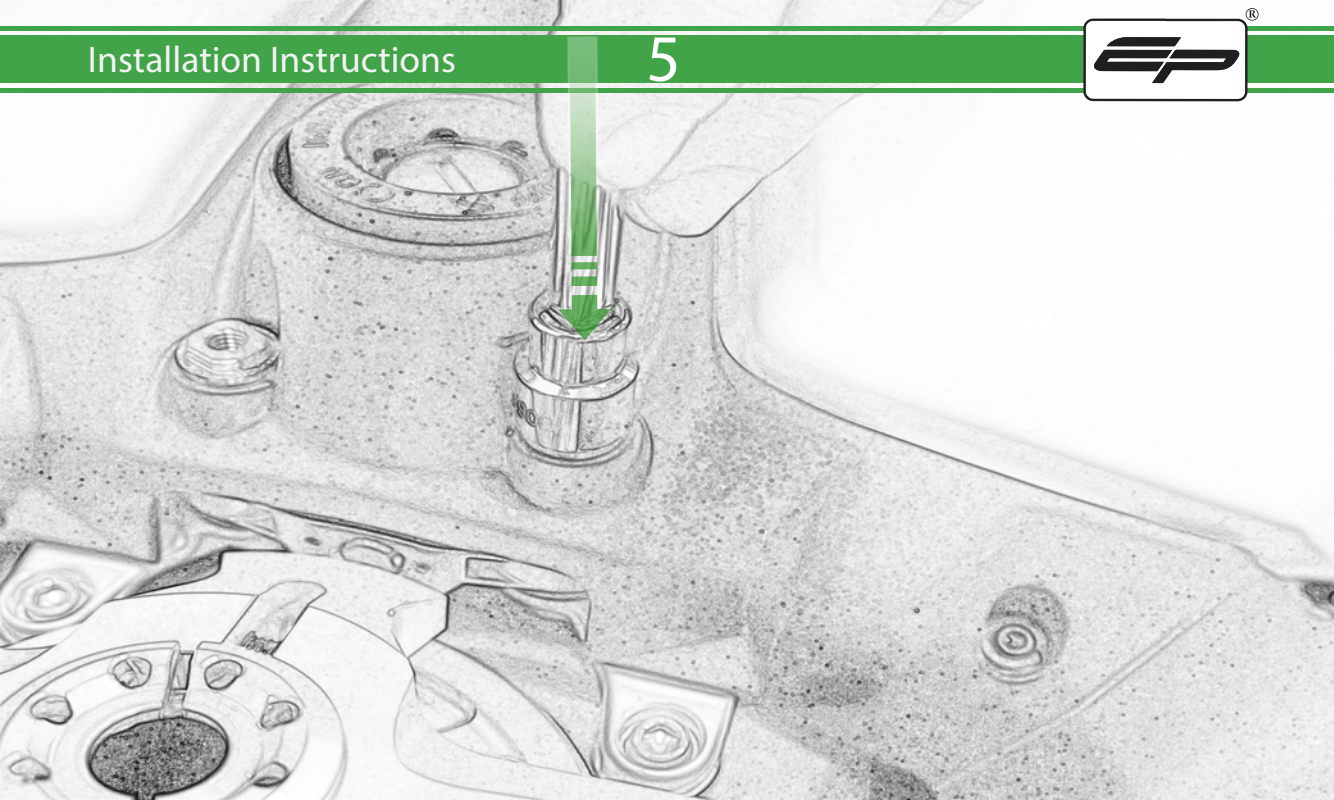

EVOTECH®
P E R F O R M A N C E

www.evotech-performance.com

Ducati Panigale Quad Lock Sat Nav Mount Installation Instructions

Kit Contents PRN014568-015652

Sub Kit

- Ⓐ 1 x Pivot Plate
 - Ⓑ 1 x Main Bracket
 - Ⓒ 1 x Quad Lock Plate
 - Ⓓ 2 x Nord Lock Washers
 - Ⓔ 2 x Quad Lock Mount
 - Ⓕ 2 x M5 x 12 Caphead Bolt
 - Ⓖ 2 x M5 x 8mm Black Button Head Bolt
- ⒶⒶ 2 x M6 x 10 Button Head Bolts
 - ⒷⒷ 2 x Spacers

Repeat
Both Sides

ESSENTIAL CHECKS

It is recommended that periodic inspections are made to ensure that all bolts are tightened to the specified torque settings.

Should the bike be involved in an accident a thorough inspection should be made and any components that have taken an impact, no matter how small, be replaced