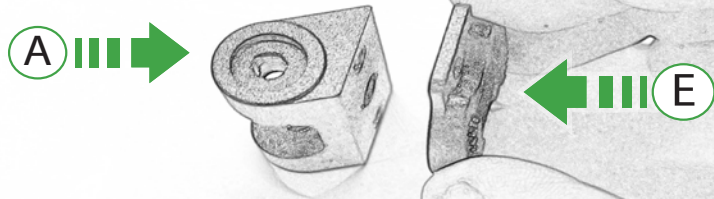

EVOTECH®
P E R F O R M A N C E

www.evotech-performance.com

Ducati Panigale Quad Lock Sat Nav Mount Installation Instructions

Kit Contents PRN014568-015652

Sub Kit

- Ⓐ 1 x Pivot Plate
 - Ⓑ 1 x Main Bracket
 - Ⓒ 1 x Quad Lock Plate
 - Ⓓ 2 x Nord Lock Washers
 - Ⓔ 2 x Quad Lock Mount
 - Ⓕ 2 x M5 x 12 Caphead Bolt
 - Ⓖ 2 x M5 x 8mm Black Button Head Bolt
- ⒶⒶ 2 x M6 x 10 Button Head Bolts
 - ⒷⒷ 2 x Spacers

Repeat
Both Sides

ESSENTIAL CHECKS

It is recommended that periodic inspections are made to ensure that all bolts are tightened to the specified torque settings.

Should the bike be involved in an accident a thorough inspection should be made and any components that have taken an impact, no matter how small, be replaced