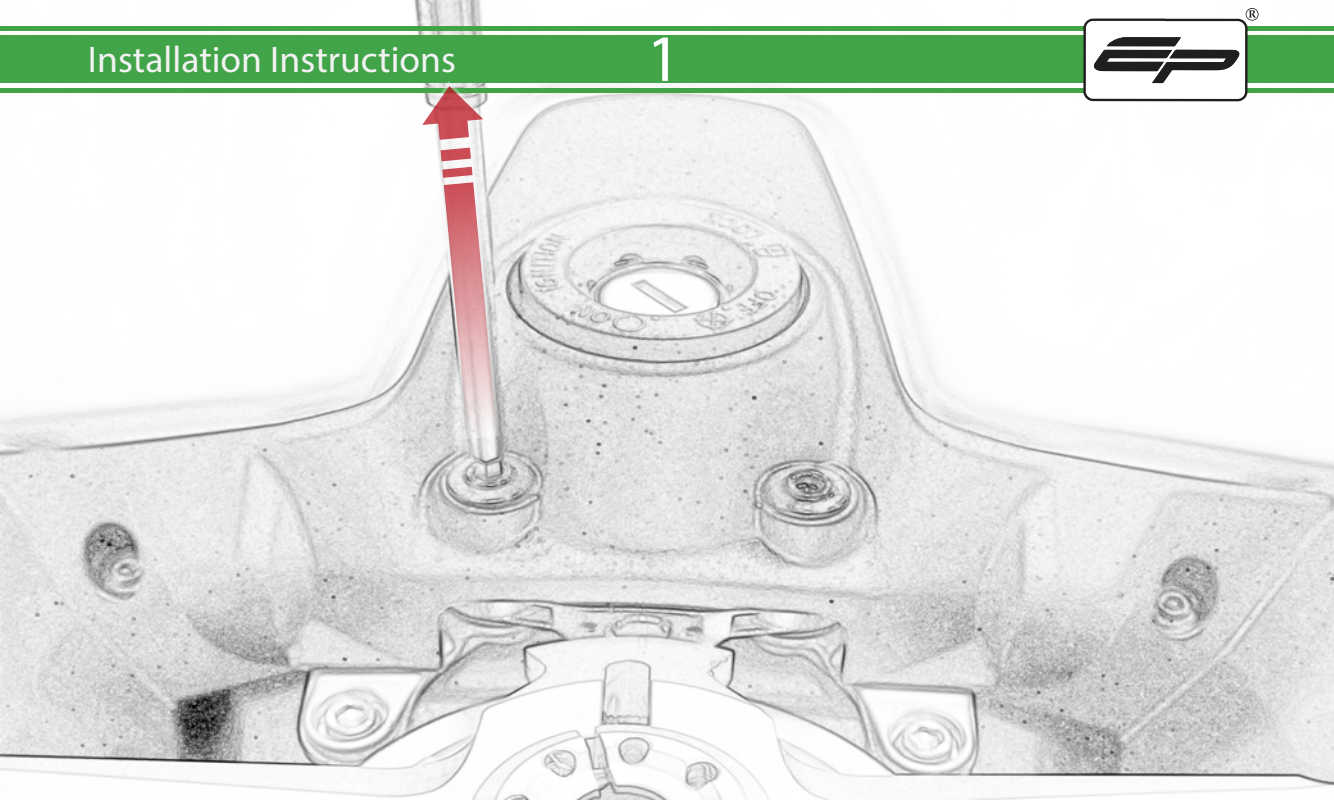

EVOTECH®
P E R F O R M A N C E

www.evotech-performance.com

Ducati Panigale Quad Lock Sat Nav Mount Installation Instructions

Kit Contents PRN014568-015652

Sub Kit

- Ⓐ 1 x Pivot Plate
 - Ⓑ 1 x Main Bracket
 - Ⓒ 1 x Quad Lock Plate
 - Ⓓ 2 x Nord Lock Washers
 - Ⓔ 2 x Quad Lock Mount
 - Ⓕ 2 x M5 x 12 Caphead Bolt
 - Ⓖ 2 x M5 x 8mm Black Button Head Bolt
- ⒶⒶ 2 x M6 x 10 Button Head Bolts
 - ⒷⒷ 2 x Spacers