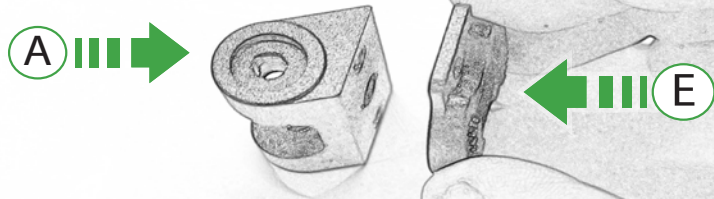

Sub Kit

- ⒶⒶ 2 x M10 x 45 Caphead
- ⒷⒷ 2 x Spacers

← BB

Caution

Fully Tighten
35Nm

Repeat
Both Sides

ESSENTIAL CHECKS

It is recommended that periodic inspections are made to ensure that all bolts are tightened to the specified torque settings.