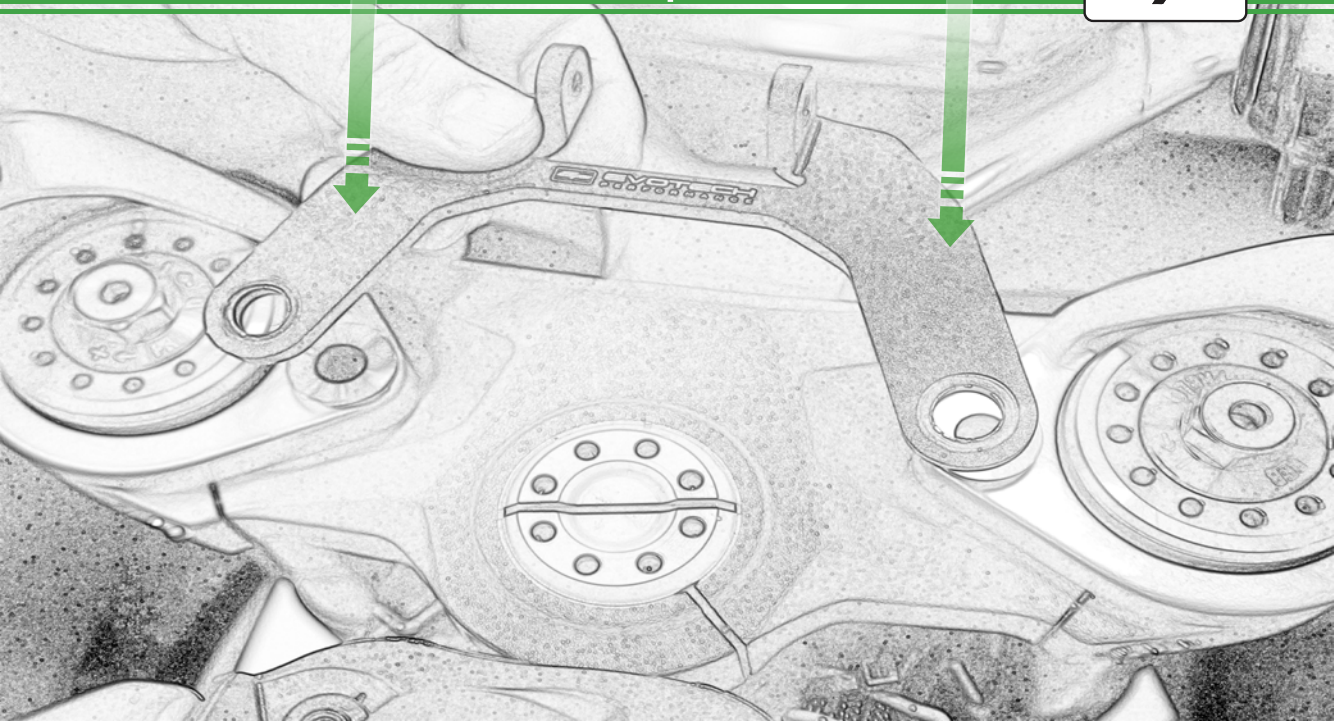

EVOTECH®
P E R F O R M A N C E

www.evotech-performance.com

Ducati Supersport Quad Lock Sat Nav Mount Installation Instructions

Kit Contents PRN014568-015652

- Ⓐ 1 x Pivot Plate
- Ⓑ 1 x Main Bracket
- Ⓒ 1 x Quad Lock Plate
- Ⓓ 2 x Nord Lock Washers
- Ⓔ 2 x Quad Lock Mount
- Ⓕ 2 x M5 x 12 Caphead Bolt
- Ⓖ 2 x M5 x 8mm Black Button Head Bolt

Sub Kit

- ⒶⒶ 2 x M10 x 45 Caphead
- ⒷⒷ 2 x Spacers

← BB

Caution

Fully Tighten
35Nm

Repeat
Both Sides

ESSENTIAL CHECKS

It is recommended that periodic inspections are made to ensure that all bolts are tightened to the specified torque settings.