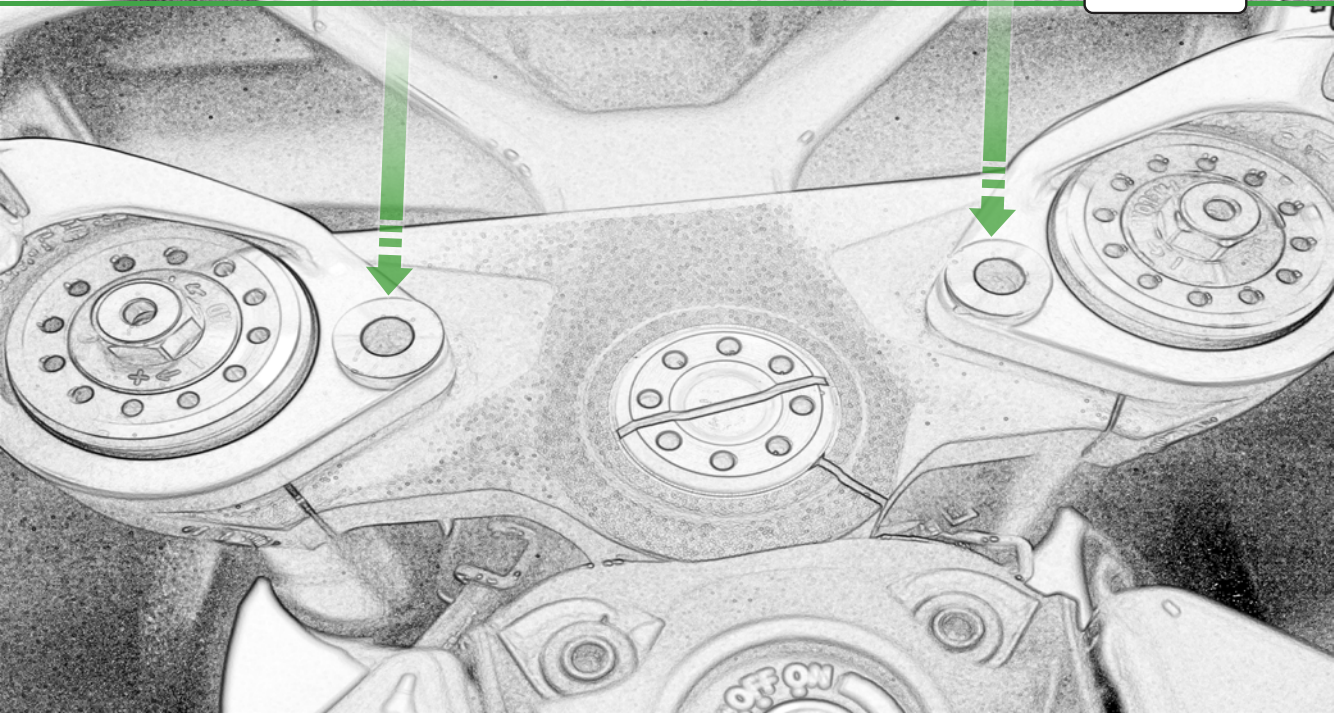

EVOTECH®
P E R F O R M A N C E

www.evotech-performance.com

Ducati Supersport Quad Lock Sat Nav Mount Installation Instructions

Kit Contents PRN014568-015652

- Ⓐ 1 x Pivot Plate
- Ⓑ 1 x Main Bracket
- Ⓒ 1 x Quad Lock Plate
- Ⓓ 2 x Nord Lock Washers
- Ⓔ 2 x Quad Lock Mount
- Ⓕ 2 x M5 x 12 Caphead Bolt
- Ⓖ 2 x M5 x 8mm Black Button Head Bolt

Sub Kit

- ⒶⒶ 2 x M10 x 45 Caphead
- ⒷⒷ 2 x Spacers

← BB

Caution

Fully Tighten
35Nm

Repeat
Both Sides

ESSENTIAL CHECKS

It is recommended that periodic inspections are made to ensure that all bolts are tightened to the specified torque settings.