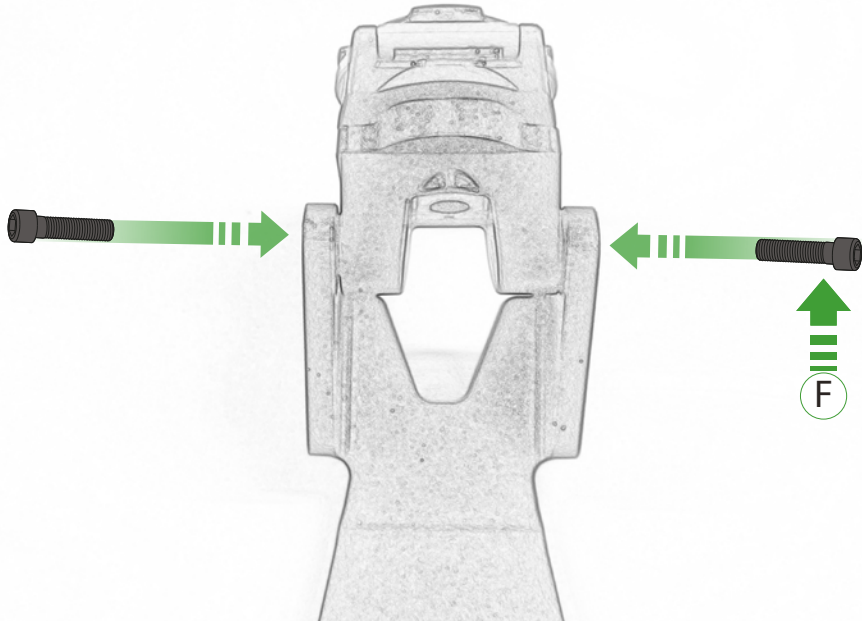

EVOTECH®
P E R F O R M A N C E

www.evotech-performance.com

Ducati Supersport Quad Lock Sat Nav Mount Installation Instructions

Kit Contents PRN014568-015652

- Ⓐ 1 x Pivot Plate
- Ⓑ 1 x Main Bracket
- Ⓒ 1 x Quad Lock Plate
- Ⓓ 2 x Nord Lock Washers
- Ⓔ 2 x Quad Lock Mount
- Ⓕ 2 x M5 x 12 Caphead Bolt
- Ⓖ 2 x M5 x 8mm Black Button Head Bolt

Sub Kit

- ⒶⒶ 2 x M10 x 45 Caphead
- ⒷⒷ 2 x Spacers

← BB

Caution

Fully Tighten
35Nm

Repeat
Both Sides

ESSENTIAL CHECKS

It is recommended that periodic inspections are made to ensure that all bolts are tightened to the specified torque settings.