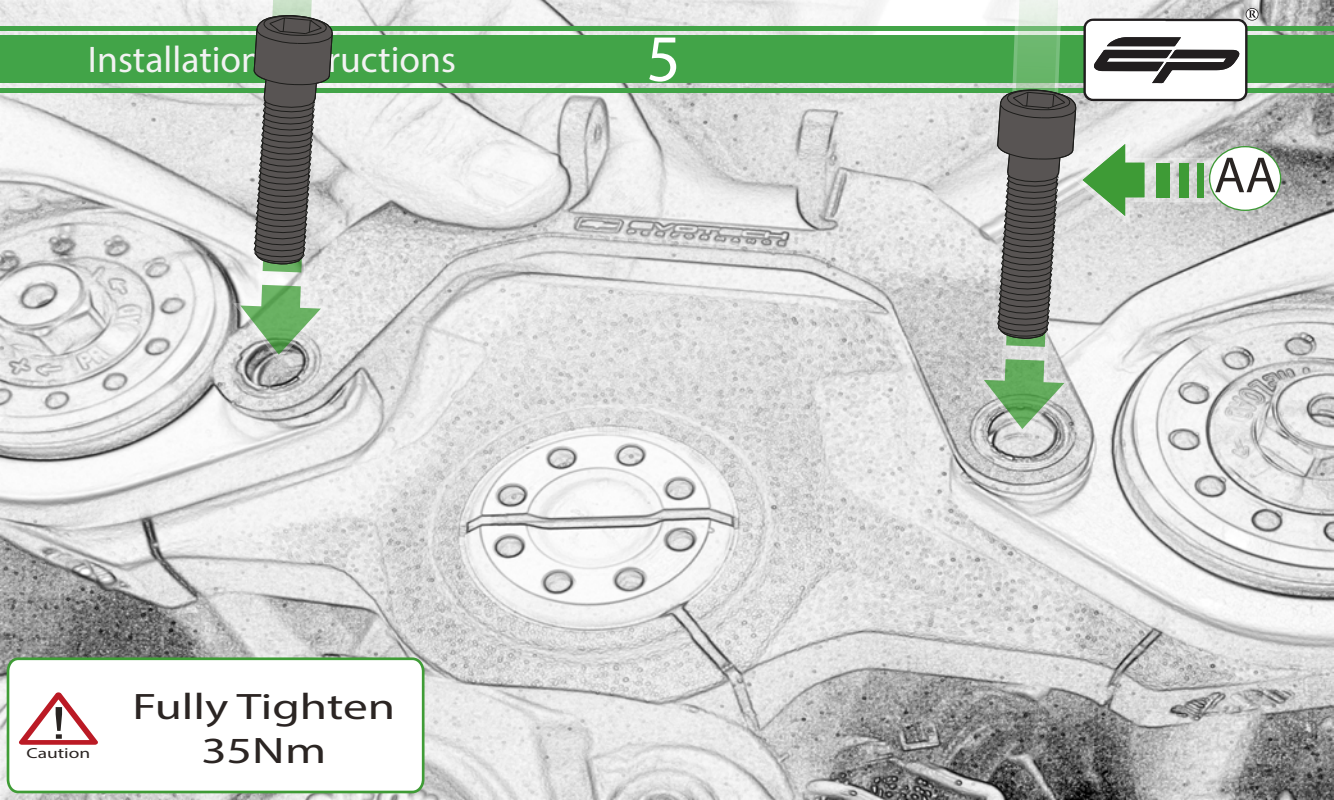

EVOTECH®
P E R F O R M A N C E

www.evotech-performance.com

Ducati Supersport Quad Lock Sat Nav Mount Installation Instructions

Kit Contents PRN014568-015652

- Ⓐ 1 x Pivot Plate
- Ⓑ 1 x Main Bracket
- Ⓒ 1 x Quad Lock Plate
- Ⓓ 2 x Nord Lock Washers
- Ⓔ 2 x Quad Lock Mount
- Ⓕ 2 x M5 x 12 Caphead Bolt
- Ⓖ 2 x M5 x 8mm Black Button Head Bolt

Sub Kit

- ⒶⒶ 2 x M10 x 45 Caphead
- ⒷⒷ 2 x Spacers

← BB

Caution

Fully Tighten
35Nm

Repeat
Both Sides

ESSENTIAL CHECKS

It is recommended that periodic inspections are made to ensure that all bolts are tightened to the specified torque settings.