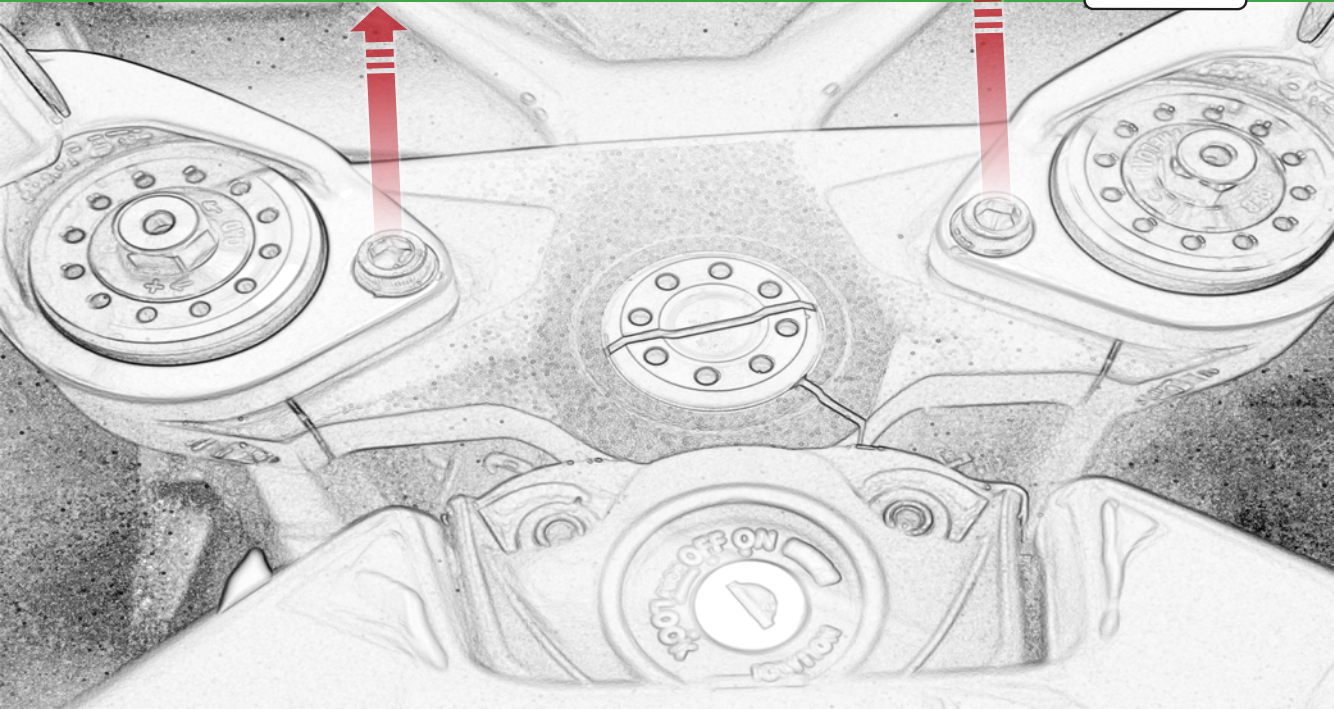

EVOTECH®
P E R F O R M A N C E

www.evotech-performance.com

Ducati Supersport Quad Lock Sat Nav Mount Installation Instructions

Kit Contents PRN014568-015652

- Ⓐ 1 x Pivot Plate
- Ⓑ 1 x Main Bracket
- Ⓒ 1 x Quad Lock Plate
- Ⓓ 2 x Nord Lock Washers
- Ⓔ 2 x Quad Lock Mount
- Ⓕ 2 x M5 x 12 Caphead Bolt
- Ⓖ 2 x M5 x 8mm Black Button Head Bolt

Sub Kit

- ⒶⒶ 2 x M10 x 45 Caphead
- ⒷⒷ 2 x Spacers

← BB

Caution

Fully Tighten
35Nm

Repeat
Both Sides

ESSENTIAL CHECKS

It is recommended that periodic inspections are made to ensure that all bolts are tightened to the specified torque settings.