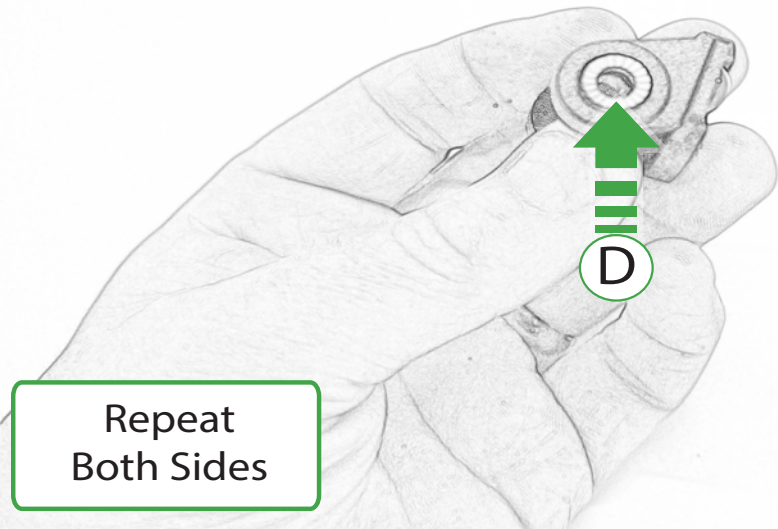

Sub Kit

- ⒶⒶ 2 x M10 x 45 Caphead
- ⒷⒷ 2 x Spacers

← BB

Caution

Fully Tighten
35Nm

Repeat
Both Sides

ESSENTIAL CHECKS

It is recommended that periodic inspections are made to ensure that all bolts are tightened to the specified torque settings.