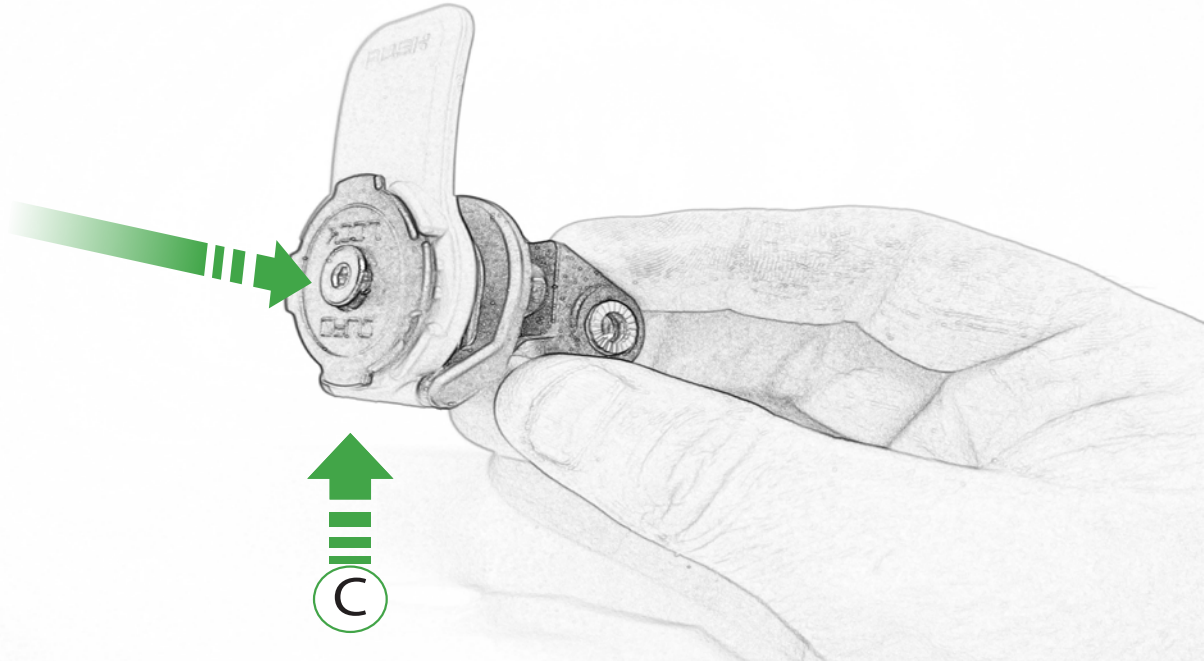

EVOTECH®
P E R F O R M A N C E

www.evotech-performance.com

Ducati Supersport Quad Lock Sat Nav Mount Installation Instructions

Kit Contents PRN014568-015652

- Ⓐ 1 x Pivot Plate
- Ⓑ 1 x Main Bracket
- Ⓒ 1 x Quad Lock Plate
- Ⓓ 2 x Nord Lock Washers
- Ⓔ 2 x Quad Lock Mount
- Ⓕ 2 x M5 x 12 Caphead Bolt
- Ⓖ 2 x M5 x 8mm Black Button Head Bolt

Sub Kit

- ⒶⒶ 2 x M10 x 45 Caphead
- ⒷⒷ 2 x Spacers

← BB

Caution

Fully Tighten
35Nm

Repeat
Both Sides

ESSENTIAL CHECKS

It is recommended that periodic inspections are made to ensure that all bolts are tightened to the specified torque settings.