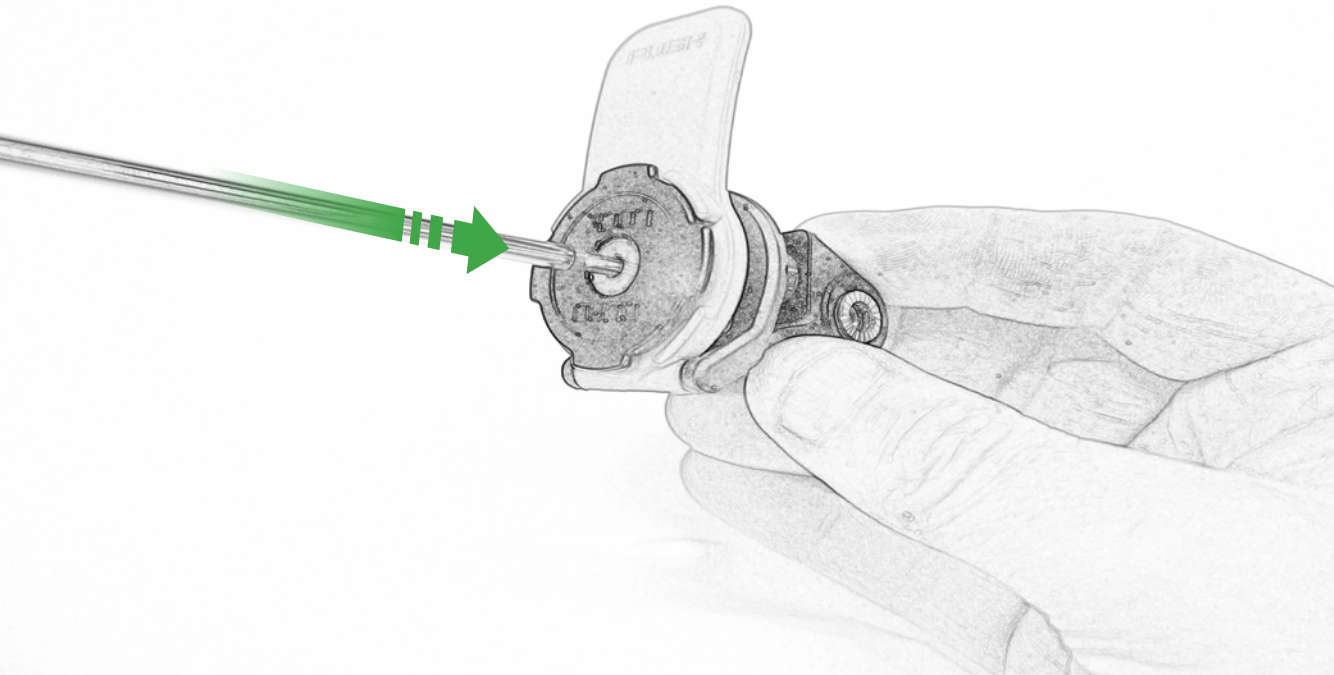

EVOTECH®
P E R F O R M A N C E

www.evotech-performance.com

Ducati Supersport Quad Lock Sat Nav Mount Installation Instructions

Kit Contents PRN014568-015652

- Ⓐ 1 x Pivot Plate
- Ⓑ 1 x Main Bracket
- Ⓒ 1 x Quad Lock Plate
- Ⓓ 2 x Nord Lock Washers
- Ⓔ 2 x Quad Lock Mount
- Ⓕ 2 x M5 x 12 Caphead Bolt
- Ⓖ 2 x M5 x 8mm Black Button Head Bolt

Sub Kit

- ⒶⒶ 2 x M10 x 45 Caphead
- ⒷⒷ 2 x Spacers

← BB

Caution

Fully Tighten
35Nm

Repeat
Both Sides

ESSENTIAL CHECKS

It is recommended that periodic inspections are made to ensure that all bolts are tightened to the specified torque settings.