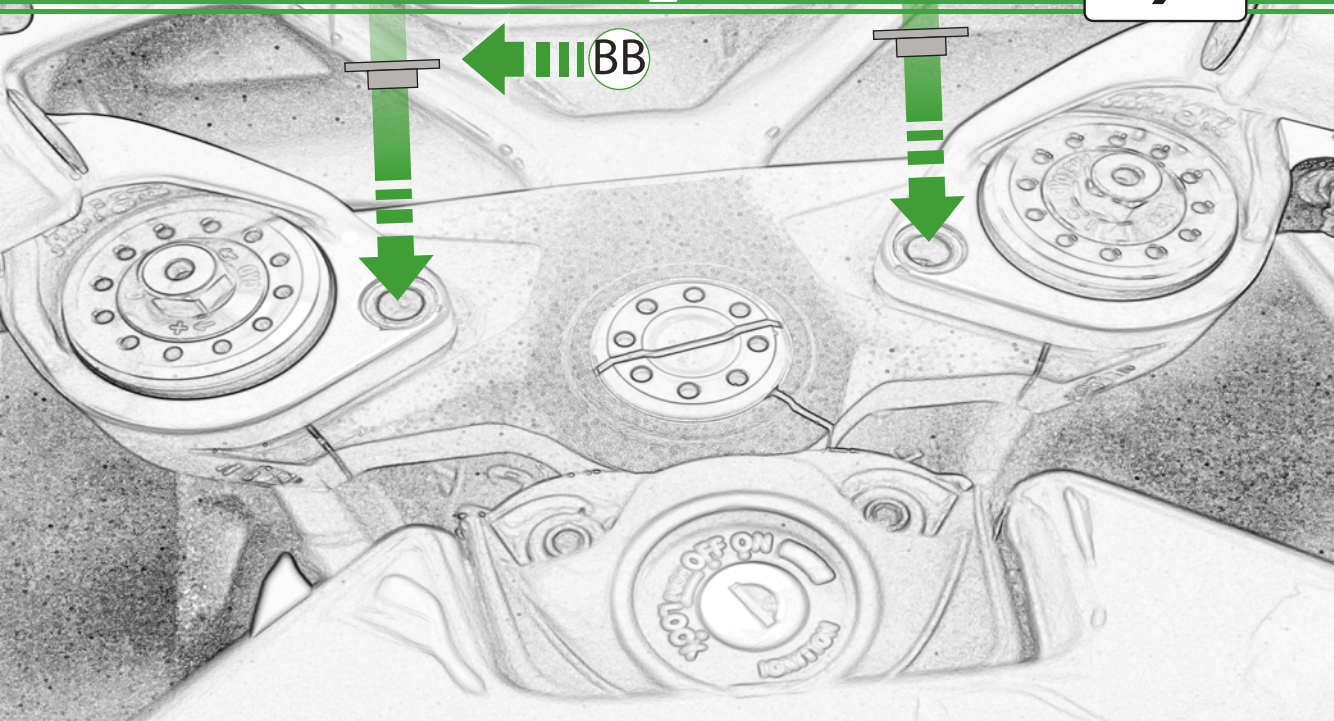

EVOTECH®
P E R F O R M A N C E

www.evotech-performance.com

Ducati Supersport Quad Lock Sat Nav Mount Installation Instructions

Kit Contents PRN014568-015652

- Ⓐ 1 x Pivot Plate
- Ⓑ 1 x Main Bracket
- Ⓒ 1 x Quad Lock Plate
- Ⓓ 2 x Nord Lock Washers
- Ⓔ 2 x Quad Lock Mount
- Ⓕ 2 x M5 x 12 Caphead Bolt
- Ⓖ 2 x M5 x 8mm Black Button Head Bolt

Sub Kit

- ⒶⒶ 2 x M10 x 45 Caphead
- ⒷⒷ 2 x Spacers

← BB

Caution

Fully Tighten
35Nm

Repeat
Both Sides

ESSENTIAL CHECKS

It is recommended that periodic inspections are made to ensure that all bolts are tightened to the specified torque settings.