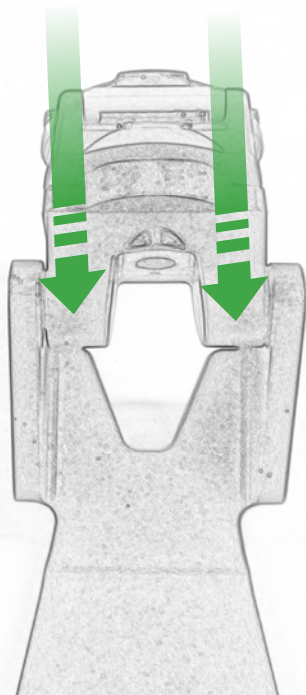

EVOTECH®
P E R F O R M A N C E

www.evotech-performance.com

Ducati Supersport Quad Lock Sat Nav Mount Installation Instructions

Kit Contents PRN014568-015652

- Ⓐ 1 x Pivot Plate
- Ⓑ 1 x Main Bracket
- Ⓒ 1 x Quad Lock Plate
- Ⓓ 2 x Nord Lock Washers
- Ⓔ 2 x Quad Lock Mount
- Ⓕ 2 x M5 x 12 Caphead Bolt
- Ⓖ 2 x M5 x 8mm Black Button Head Bolt

Sub Kit

- ⒶⒶ 2 x M10 x 45 Caphead
- ⒷⒷ 2 x Spacers

← BB

Caution

Fully Tighten
35Nm

Repeat
Both Sides

ESSENTIAL CHECKS

It is recommended that periodic inspections are made to ensure that all bolts are tightened to the specified torque settings.