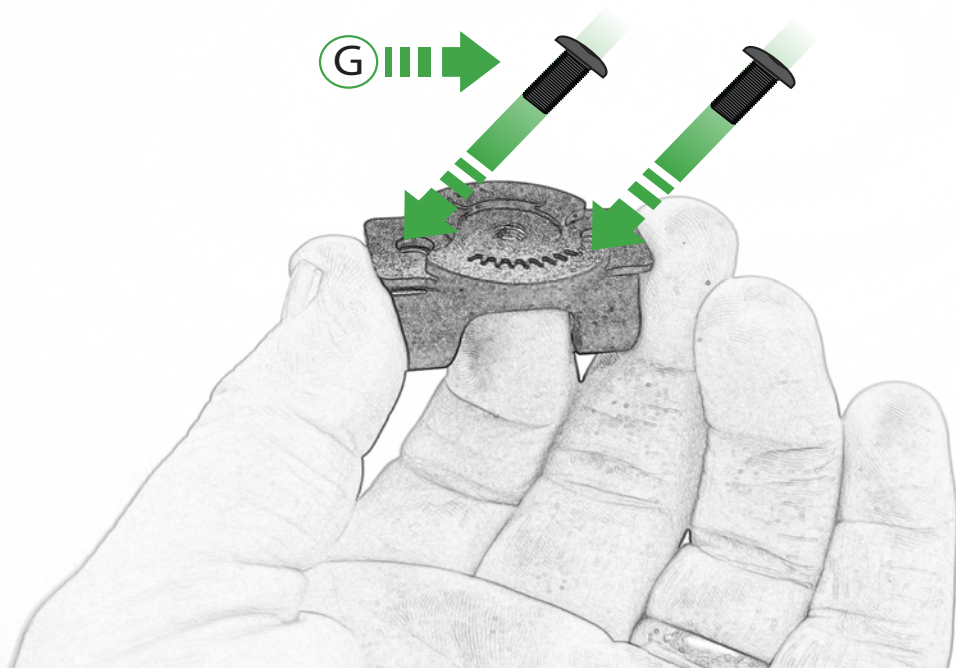

EVOTECH®
P E R F O R M A N C E

www.evotech-performance.com

Ducati Supersport Quad Lock Sat Nav Mount Installation Instructions

Kit Contents PRN014568-015652

- Ⓐ 1 x Pivot Plate
- Ⓑ 1 x Main Bracket
- Ⓒ 1 x Quad Lock Plate
- Ⓓ 2 x Nord Lock Washers
- Ⓔ 2 x Quad Lock Mount
- Ⓕ 2 x M5 x 12 Caphead Bolt
- Ⓖ 2 x M5 x 8mm Black Button Head Bolt

Sub Kit

- ⒶⒶ 2 x M10 x 45 Caphead
- ⒷⒷ 2 x Spacers

← BB

Caution

Fully Tighten
35Nm

Repeat
Both Sides

ESSENTIAL CHECKS

It is recommended that periodic inspections are made to ensure that all bolts are tightened to the specified torque settings.

Should the bike be involved in an accident a thorough inspection should be made and any components that have taken an impact, no matter how small, be replaced

EVOTECH®
P E R F O R M A N C E

www.evotech-performance.com