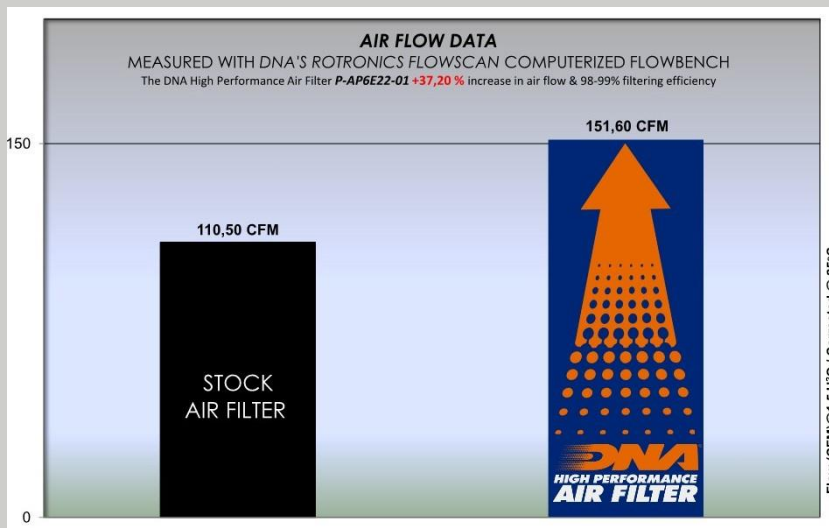

DNA®
INCREASED
AIR FLOW

✓ **+37.20%**