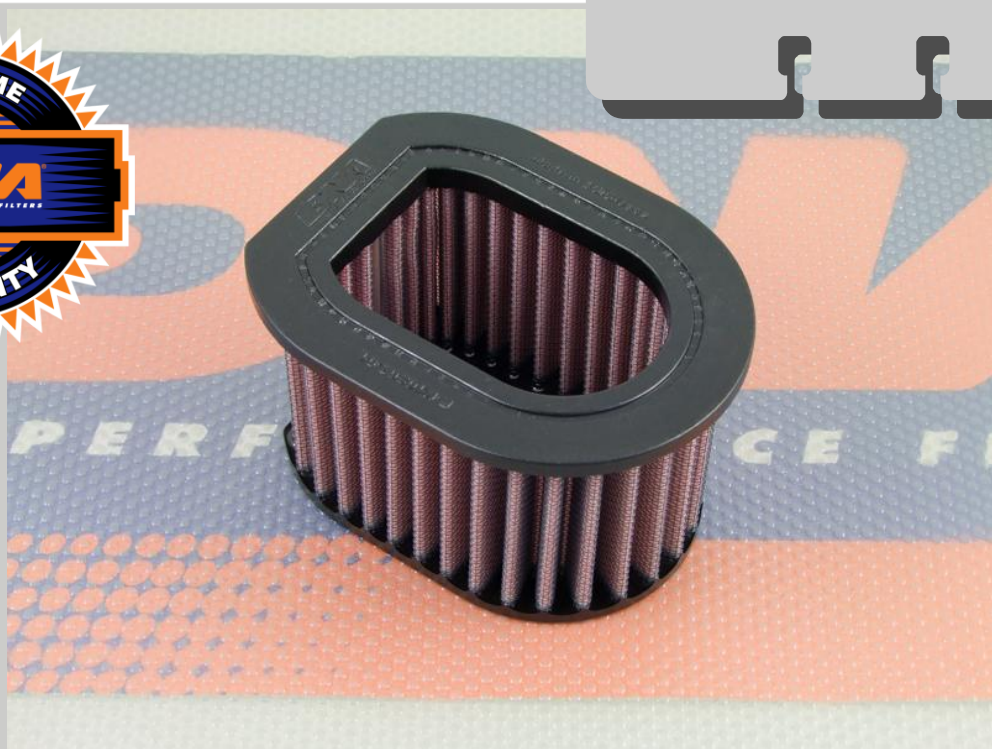

Dear Business Partners and Friends,

We officially release the *R-K10S03-01* DNA air filter for the

KAWASAKI models:

- ✓ **Z 800 13'**
- ✓ **Z 750 04'-12'**
- ✓ **Z 1000 03'-09'**

- This filter features DNA®'s **3D Oval Design**.
- Installation of this DNA Air filter is very easy; simply follow the installation instructions included in the Kawasaki workshop manual.
- The filtering efficiency¹ is extremely high at **98-99%** filtering efficiency (ISO 5011), with 4 layers of DNA® Cotton.
- The flow of this DNA filter is high, **+50.40%** more than the Kawasaki stock paper filter!

DNA air filter flow: 138.00 CFM

(Cubic feet per minute) @1,5"H₂O corrected @ 25degrees Celsius

Kawasaki stock paper filter: 91.86 CFM

(Cubic feet per minute) @1,5"H₂O corrected @ 25degrees Celsius

- This DNA® filter is designed as a High flow Air filter for: **'Road & Race use'**.

DNA® INCREASED AIR FLOW

+50.40% ✓

DNA® FILTERING EFFICIENCY

98-99% ✓

AIR FLOW DATA MEASURED WITH DNA'S ROTRONICS FLOWSCAN COMPUTERIZED FLOWBENCH

1

Filtering efficiency is the amount of "dirt" the filter can maintain (stop) and protect the engine efficiently. For example the DNA® Filter for every 100 grams of dirt that it will receive, it will hold 98-99 grams, this applies even to fine dirt as small as 5 microns.

KAWASAKI

Z 800 13' / Z 750 04'-12' / Z 1000 03'-09'

DNA PART No.:

R-K10S03-01

MSRP 50.49€

For Distributor and dealer pricing please contact our sales department.
High resolution photos and flow graphs are available upon request.