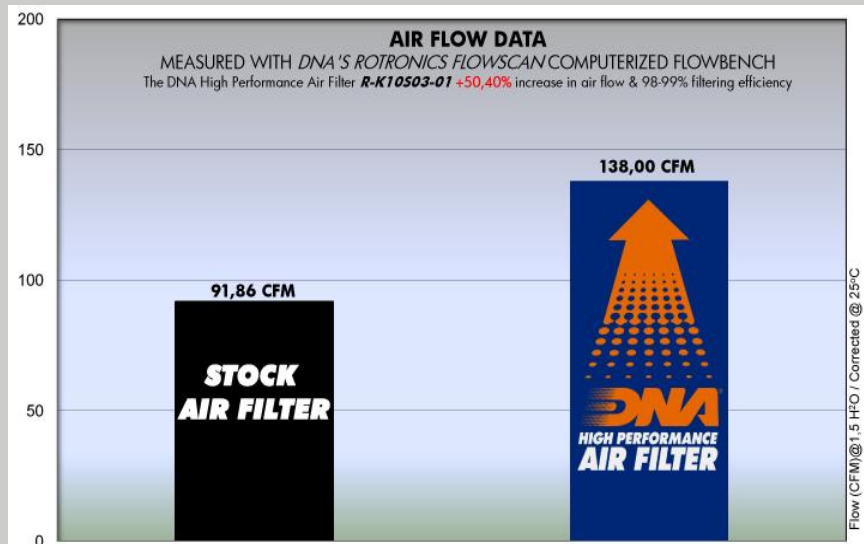

DNA®

**INCREASED
AIR FLOW**

+50.40%