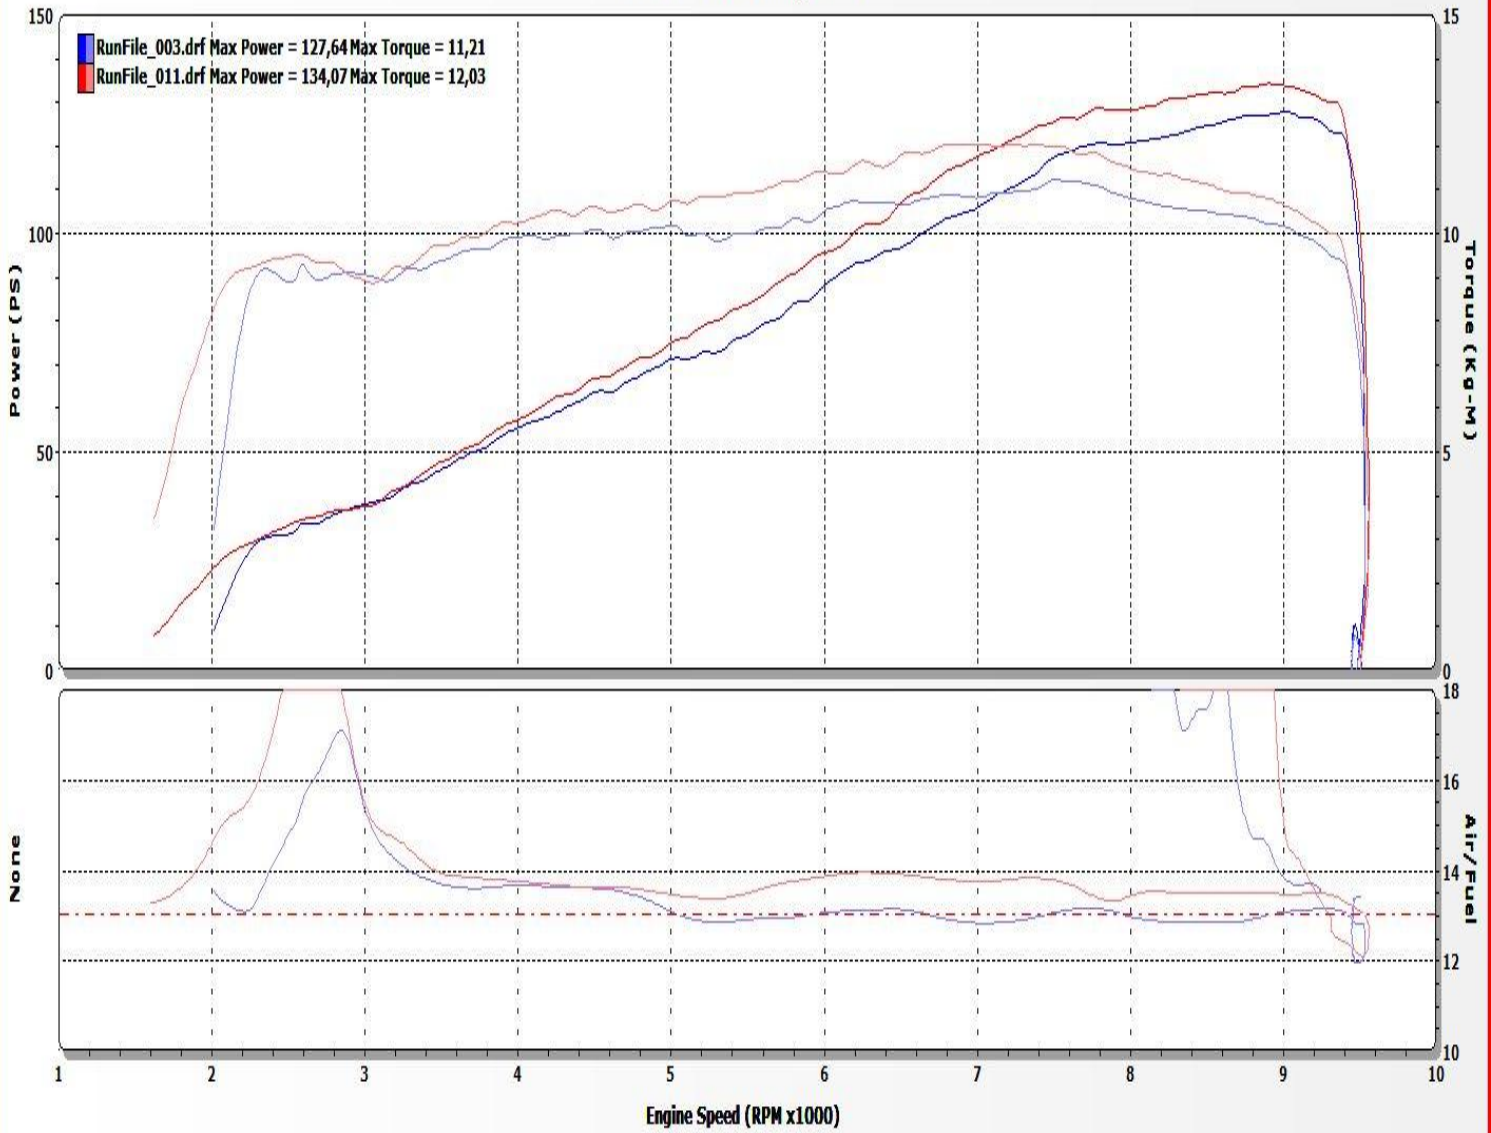

PERFORMANCE DATA

- POWER + 6.43 PS
- TORQUE + 0.82 kg-m

APRILIA

DORSODURO 1200 '11-'12

DNA PART No:

P-AP12SM11-S2

Run	Title
RunFile_003.drf	ALL STD 2011 MODEL
RunFile_011.drf	*APRILIA DD 1200 ALL STD 2011 MODEL DNA S2 COVER & DNA STAGE 2 FILTER

DYNOJET RESEARCH
DNA Filters - T2NE Tuning Center

CF: EEC Smoothing: 4

Engine Speed (RPM x1000)

Dynojet 250 i LC Dyno

Head Office
61 Vithinias str., 18 450 Nikea, Athens, Greece
Tel.: (+30) 210 49 26 278, Fax: (+30) 210 49 26 279