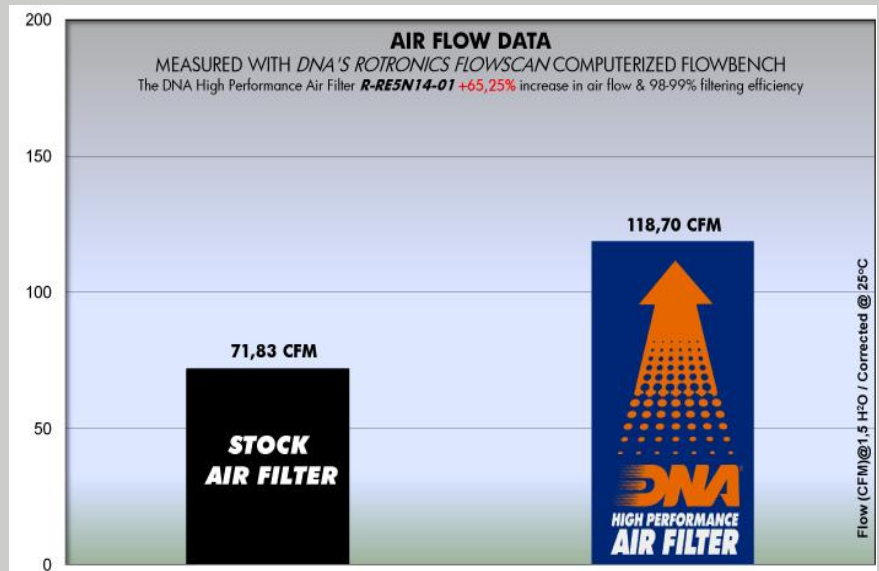

DNA®
INCREASED
AIR FLOW
+65.25%