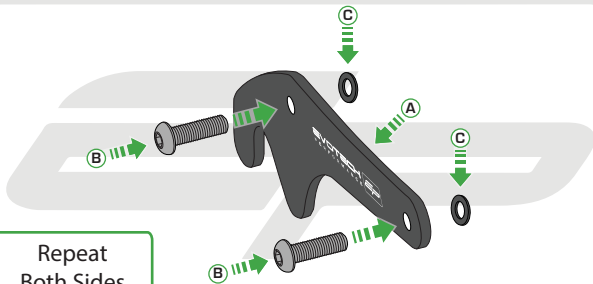

EVOTECH®
P E R F O R M A N C E

Installation Instructions

**YAMAHA YZF-R6 2017+
PADDOCK STAND PLATES**

Product Reference - 12610

Kit Contents

- A** 2 x GP Paddock Stand Plate
- B** 4 x M6 - 20 Socket Button Head Screws
- C** 4 x Washers