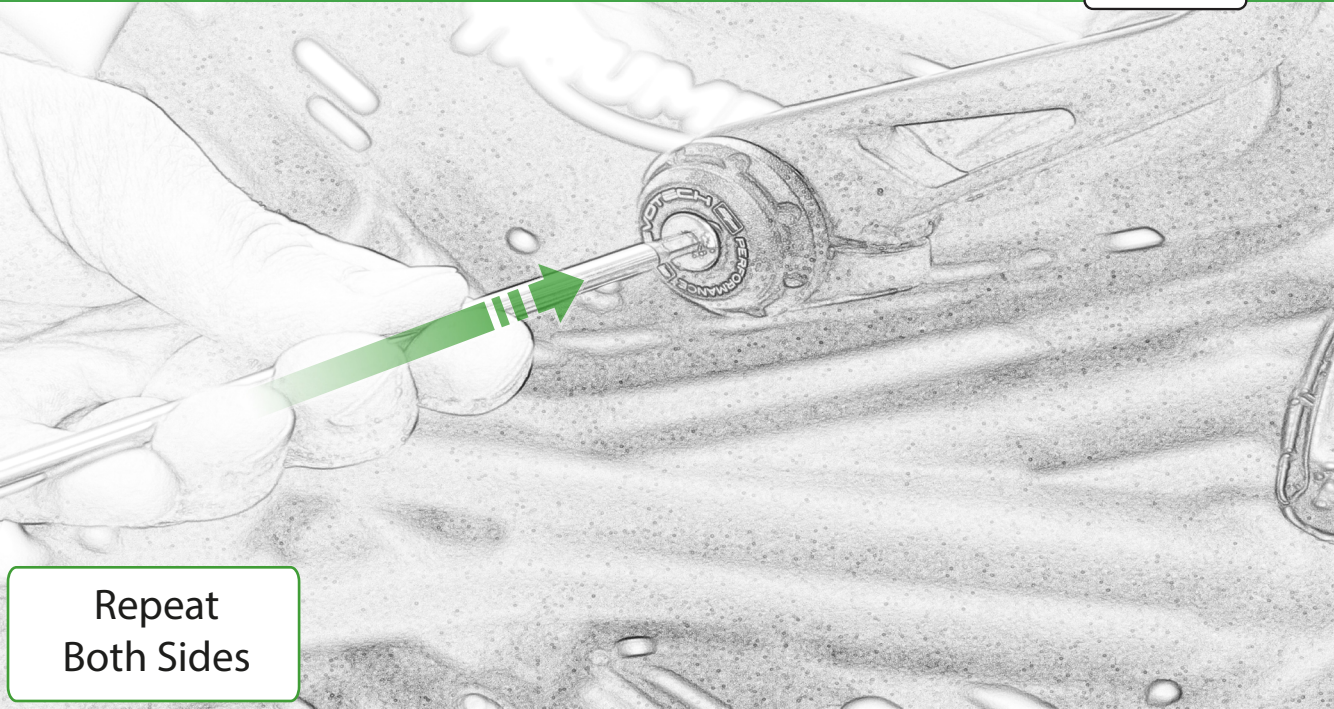

EVOTECH®
P E R F O R M A N C E

www.evotech-performance.com

Triumph Speed Triple RS Bar Ends

Installation Instructions

Kit Contents PRN015509-001089

Ⓐ 2 x Bar Ends

Repeat
Both Sides

B

A

Repeat
Both Sides

Repeat
Both Sides

ESSENTIAL CHECKS

It is recommended that periodic inspections are made to ensure that all bolts are tightened to the specified torque settings.

Should the bike be involved in an accident a thorough inspection should be made and any components that have taken an impact, no matter how small, be replaced