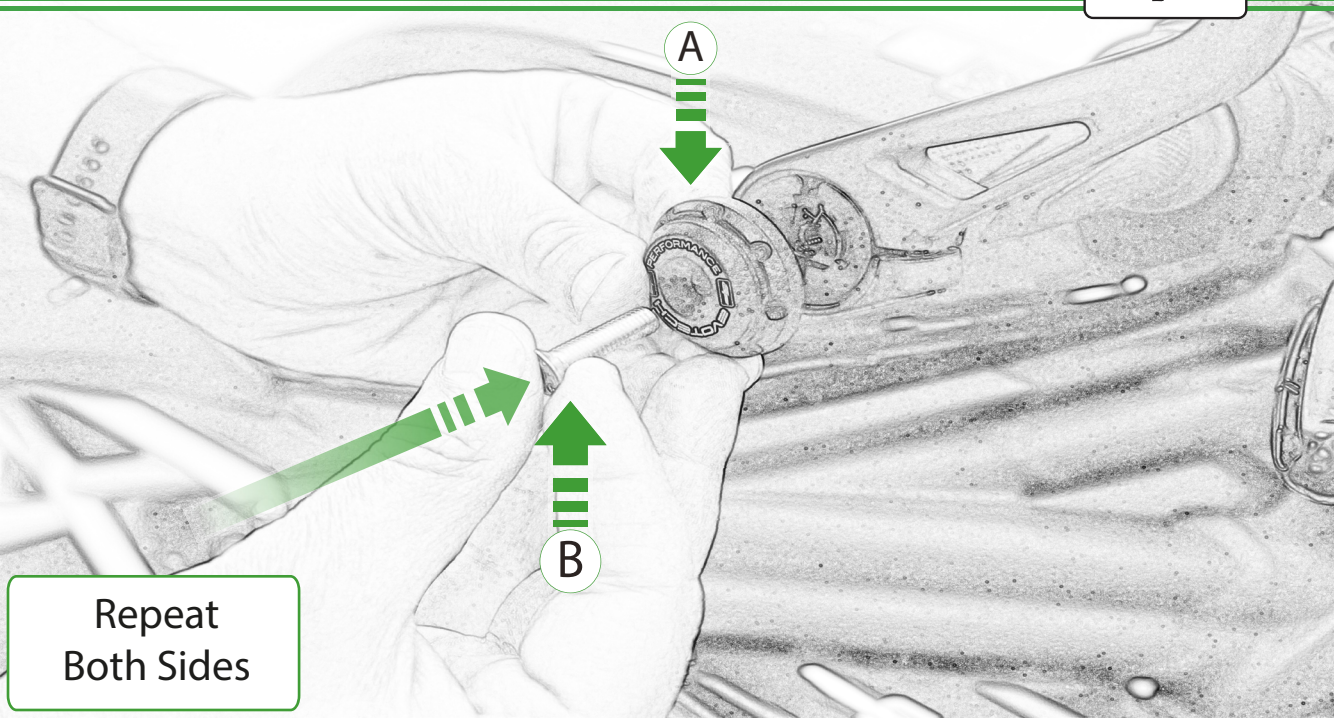

EVOTECH®
P E R F O R M A N C E

www.evotech-performance.com

Triumph Speed Triple RS Bar Ends

Installation Instructions

Kit Contents PRN015509-001089

Ⓐ 2 x Bar Ends

Repeat
Both Sides

B

A

Repeat
Both Sides

Repeat
Both Sides

ESSENTIAL CHECKS

It is recommended that periodic inspections are made to ensure that all bolts are tightened to the specified torque settings.

Should the bike be involved in an accident a thorough inspection should be made and any components that have taken an impact, no matter how small, be replaced