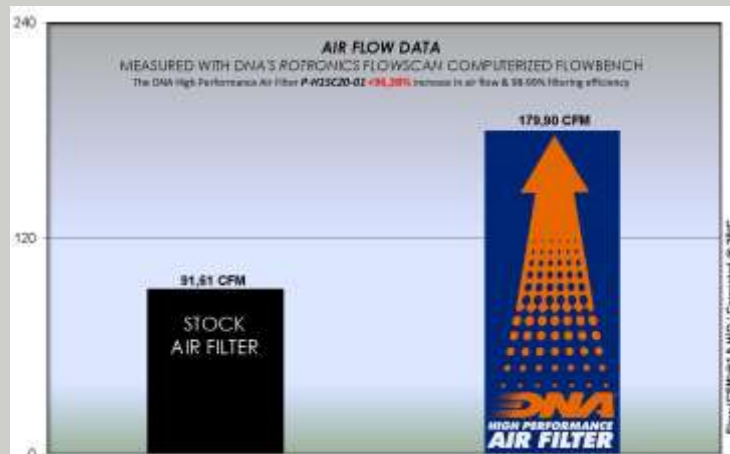

DNA®
INCREASED
AIR FLOW

✓ +96.38%