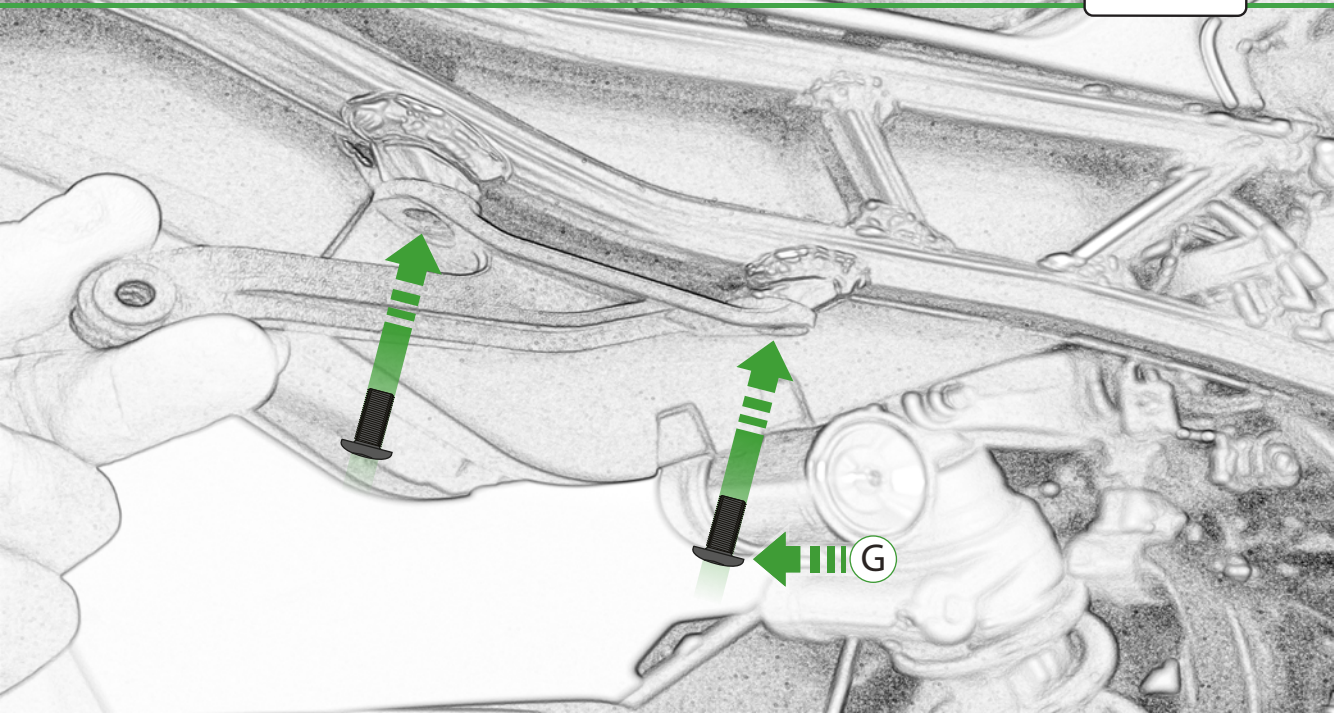

EVOTECH®
P E R F O R M A N C E

www.evotech-performance.com

BMW

Action Camera Mount

Kit Contents

- Ⓐ 1 x Thumbscrew
- Ⓑ 1 x Camera Bracket
- Ⓒ 1 x M5 Washer
- Ⓓ 1 x M5 x 30mm Caphead
- Ⓔ 1 x O-Ring
- Ⓕ 1 x Thumb Screw Spacer
- Ⓖ 2 x M8 x 16mm Button Head

EVOTECH

P E R F O R M A N C E

 **ESSENTIAL CHECKS** 

It is recommended that periodic inspections are made to ensure that all bolts are tightened correctly.

Should the bike be involved in an accident a thorough inspection should be made and any components that have taken an impact, no matter how small, be replaced