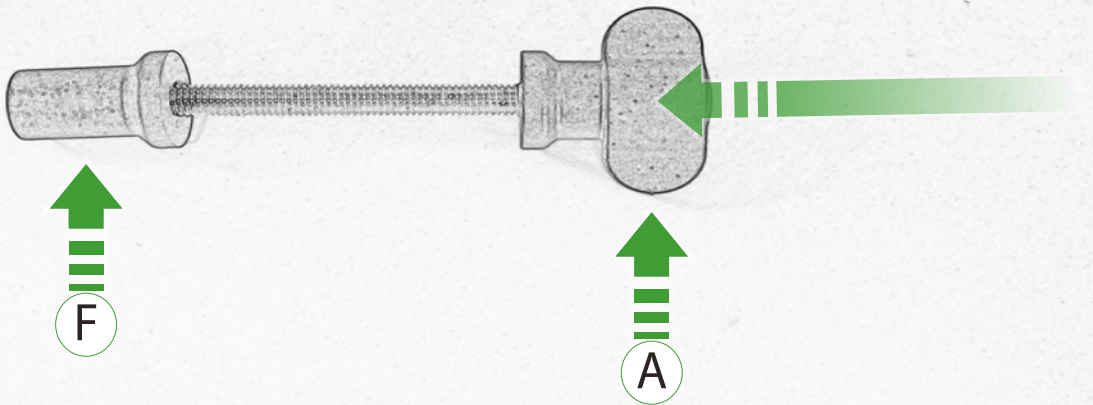

EVOTECH®
P E R F O R M A N C E

www.evotech-performance.com

BMW

Action Camera Mount

Kit Contents

- Ⓐ 1 x Thumbscrew
- Ⓑ 1 x Camera Bracket
- Ⓒ 1 x M5 Washer
- Ⓓ 1 x M5 x 30mm Caphead
- Ⓔ 1 x O-Ring
- Ⓕ 1 x Thumb Screw Spacer
- Ⓖ 2 x M8 x 16mm Button Head

EVOTECH

P E R F O R M A N C E

 **ESSENTIAL CHECKS** 

It is recommended that periodic inspections are made to ensure that all bolts are tightened correctly.

Should the bike be involved in an accident a thorough inspection should be made and any components that have taken an impact, no matter how small, be replaced