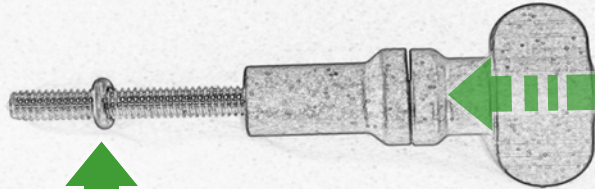

EVOTECH®
P E R F O R M A N C E

www.evotech-performance.com

BMW

Action Camera Mount

Kit Contents

- Ⓐ 1 x Thumbscrew
- Ⓑ 1 x Camera Bracket
- Ⓒ 1 x M5 Washer
- Ⓓ 1 x M5 x 30mm Caphead
- Ⓔ 1 x O-Ring
- Ⓕ 1 x Thumb Screw Spacer
- Ⓖ 2 x M8 x 16mm Button Head

EVOTECH

P E R F O R M A N C E

 **ESSENTIAL CHECKS** 

It is recommended that periodic inspections are made to ensure that all bolts are tightened correctly.

Should the bike be involved in an accident a thorough inspection should be made and any components that have taken an impact, no matter how small, be replaced