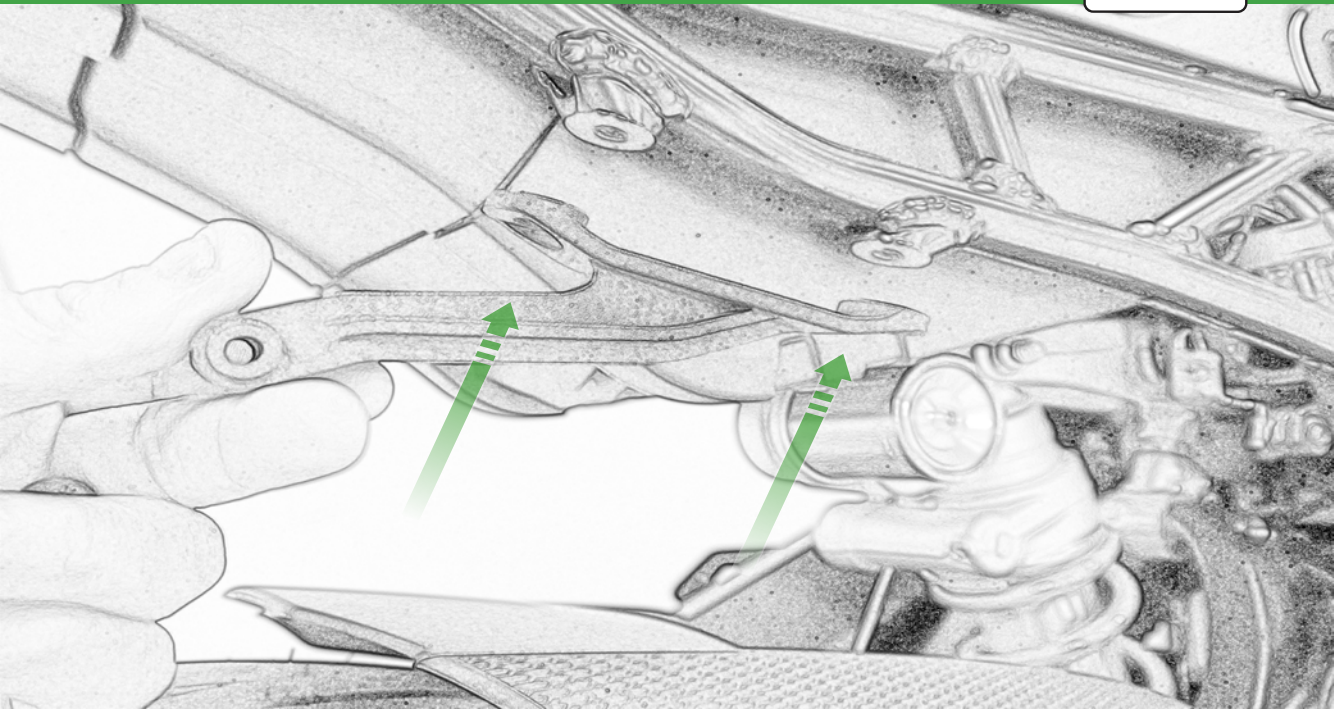

EVOTECH®
P E R F O R M A N C E

www.evotech-performance.com

BMW

Action Camera Mount

Kit Contents

- Ⓐ 1 x Thumbscrew
- Ⓑ 1 x Camera Bracket
- Ⓒ 1 x M5 Washer
- Ⓓ 1 x M5 x 30mm Caphead
- Ⓔ 1 x O-Ring
- Ⓕ 1 x Thumb Screw Spacer
- Ⓖ 2 x M8 x 16mm Button Head

EVOTECH

P E R F O R M A N C E

 **ESSENTIAL CHECKS** 

It is recommended that periodic inspections are made to ensure that all bolts are tightened correctly.

Should the bike be involved in an accident a thorough inspection should be made and any components that have taken an impact, no matter how small, be replaced