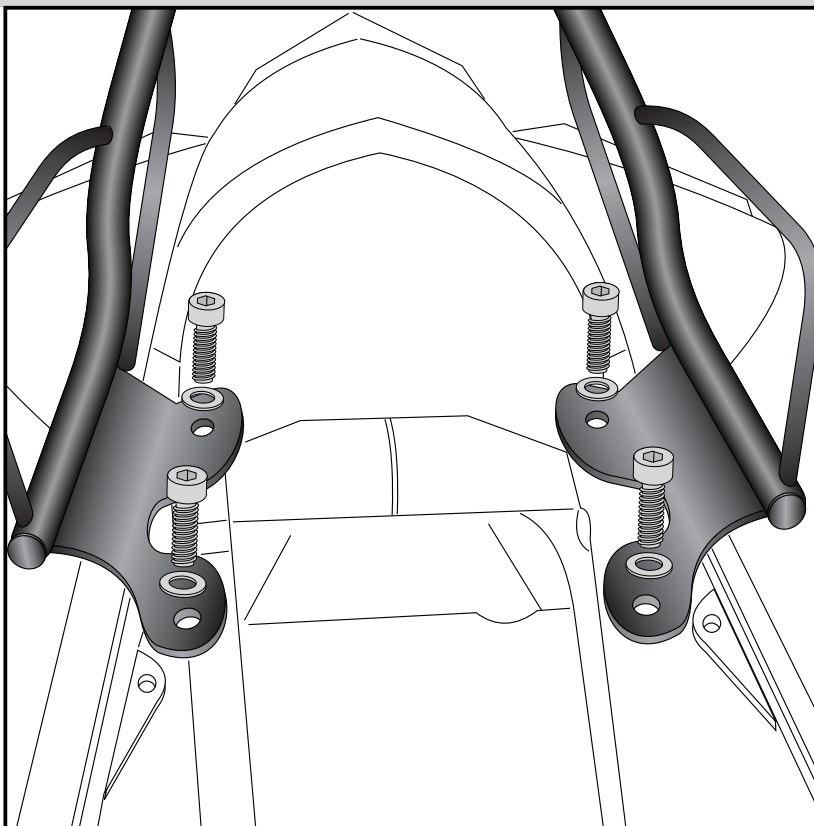

Fastening of the adapter rack:

The original fixing points of the handle bars will be used to mount the adapter rack.

Fix the rack with allen screws M8 x 20 mm and washers $\varnothing 8,4$ mm.

each
4x

1