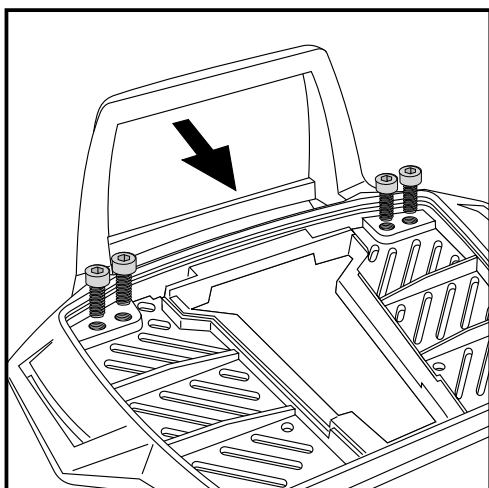

NOTICE:

The bow is only needed in use with a Hepco & Becker topcase.

4x