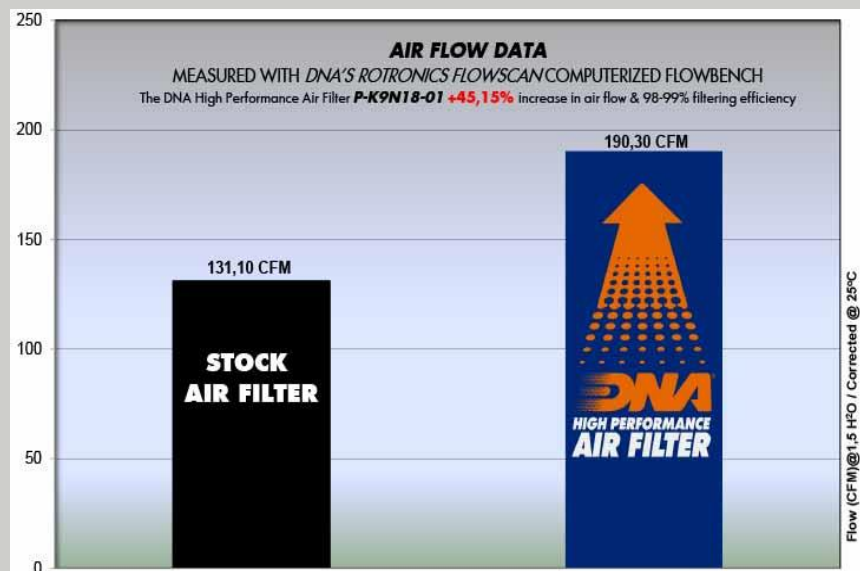

**DNA®
INCREASED
AIR FLOW**

+45.15%