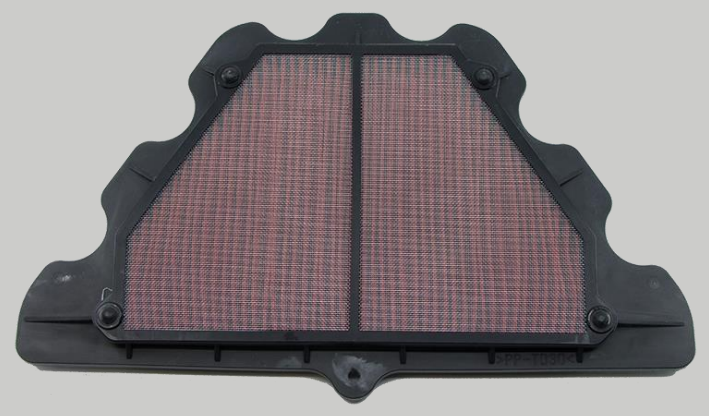

VISUAL COMPARISON OF DNA HIGH PERFORMANCE AIR FILTER P-K9N18-RS vs OEM 110130768 for KAWASAKI Z900 RS 18'-19'

P-K9N18-RS vs 110130768 / *Top side*

<p>APPLICATION KAWASAKI ✓ Z900 RS 18'-19'</p>	 P Series	<p>+21.51% <i>Increase in air flow</i></p>
---	---	--

P-K9N18-RS vs 110130768 / *Bottom side*