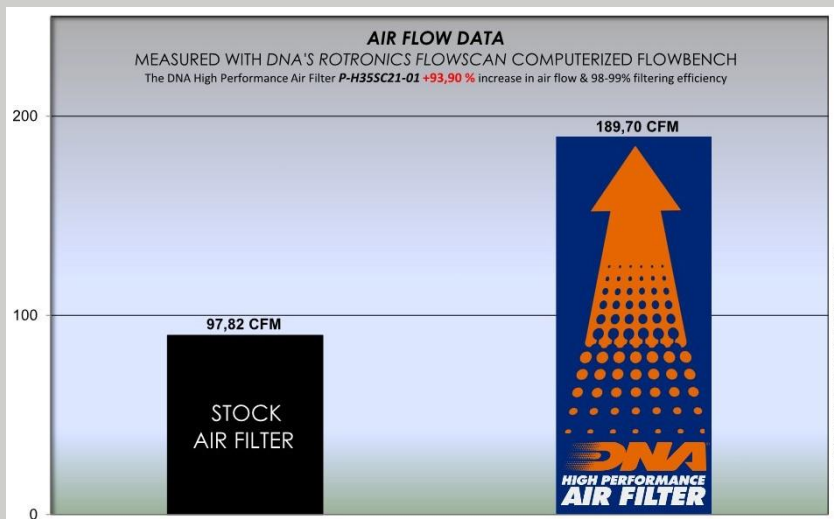

**World Champion
Air Filters**

**World Champion
Air Filters**

**World Champion
Air Filters**

**World Champion
Air Filters**

**World Champion
Air Filters**

**World Champion
Air Filters**

**World Champion
Air Filters**

**World Champion
Air Filters**

**World Champion
Air Filters**

**World Champion
Air Filters**

**World Champion
Air Filters**

**World Champion
Air Filters**

**DNA®
INCREASED
AIR FLOW**

✓ +93.90 %

Head Office
61 Vithinias str., 18 450 Nikea, Athens, Greece
Tel.: (+30) 210 49 26 278, Fax: (+30) 210 49 26 279