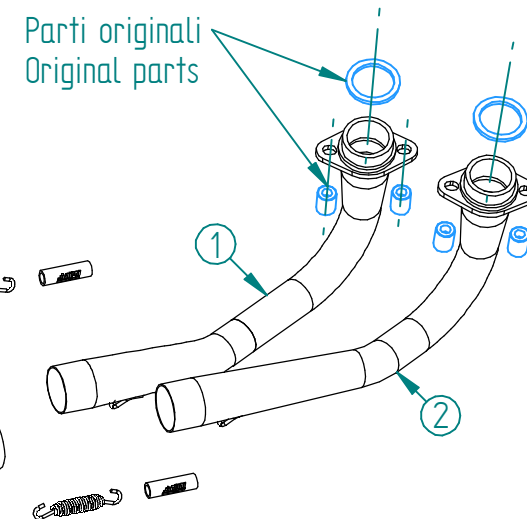

#	DESCRIPTION	PART NUMBER	QTY
1	Collettore #1 / Down pipe #1	9773Y061SEA	1
2	Collettore #2 / Down pipe #2	9773Y061SEB	1
3	Tubo di raccordo / Link pipe	9773Y061SEC	1
4	Tubo di raccordo / Link pipe	9773Y073SED	1
5	Silenziatore / Muffler - db killer 50.DK.092.0	OVAL CARBON CAP 360	1
6	Dado M8 flangiato / Flanged nut M8	50.73.393.1	1
7	Rondella M8 / Washer M8	50.73.419.1	1
8	Staffa / Bracket	50.SS.1260.0	1
9	Rondella in alluminio nera / Black aluminium washer	50.73.221.1	1
10	Vite M8x25 / Screw M8x25	50.73.064.1	1
11	Vite M8 x 16 / Screw M8 x 16	50.73.098.1	2
12	Rondella di sicurezza / Safety washer	50.73.604.1	2
13	Molla media / Mid-size spring	50.73.359.1	4
14	Tubo in gomma per molla / Rubber pipe for spring	50.73.210.1	4

Catalytic Converter  
Cod. ACC.045.A1  
Optional for Y.073.LVC  
Included in Y.073.KVC

APPLICAZIONI / APPLICATIONS			
CODICE / CODE	SILENZIATORE / MUFFLER	NOTE	TUBO / PIPE
Y.073.LVC	STEEL BLACK	CATALYTIC CONVERTER NOT INCLUDED	INOX / ST. STEEL
Y.073.KVC	STEEL BLACK	CATALYTIC CONVERTER INCLUDED	

## OPTIONAL PARTS

Carter in carbonio - Carbon cover  
00.73.ACC.070.0