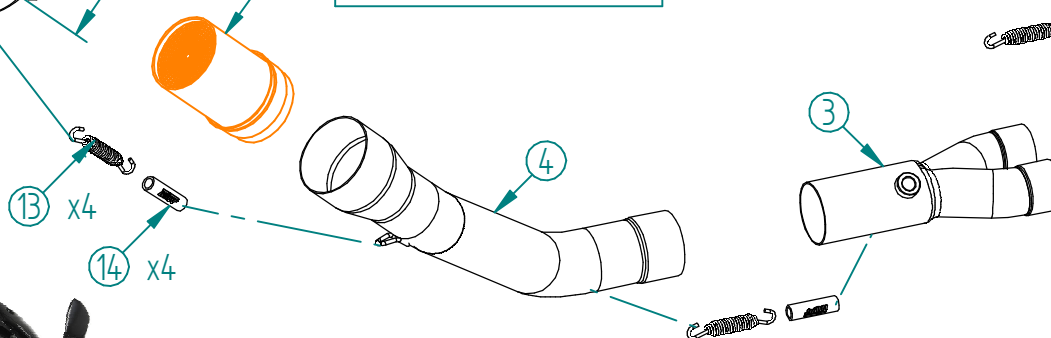

#	DESCRIPTION	PART NUMBER	QTY
1	Collettore #1 / Down pipe #1	9773Y061SEA	1
2	Collettore #2 / Down pipe #2	9773Y061SEB	1
3	Tubo di raccordo / Link pipe	9773Y061SEC	1
4	Tubo di raccordo / Link pipe	9773Y073SED	1
5	Silenziatore / Muffler - db killer 50.DK.092.0	OVAL CARBON CAP 360	1
6	Dado M8 flangiato / Flanged nut M8	50.73.393.1	1
7	Rondella M8 / Washer M8	50.73.419.1	1
8	Staffa / Bracket	50.SS.1260.0	1
9	Rondella in alluminio nera / Black aluminium washer	50.73.221.1	1
10	Vite M8x25 / Screw M8x25	50.73.064.1	1
11	Vite M8 x 16 / Screw M8 x 16	50.73.098.1	2
12	Rondella di sicurezza / Safety washer	50.73.604.1	2
13	Molla media / Mid-size spring	50.73.359.1	4
14	Tubo in gomma per molla / Rubber pipe for spring	50.73.210.1	4

Catalytic Converter  
Cod. ACC.045.A1  
Optional for Y.073.LVC  
Included in Y.073.KVC

APPLICAZIONI / APPLICATIONS			
CODICE / CODE	SILENZIATORE / MUFFLER	NOTE	TUBO / PIPE
Y.073.LVC	STEEL BLACK	CATALYTIC CONVERTER NOT INCLUDED	INOX / ST. STEEL
Y.073.KVC	STEEL BLACK	CATALYTIC CONVERTER INCLUDED	

## OPTIONAL PARTS

Carter in carbonio - Carbon cover  
00.73.ACC.070.0