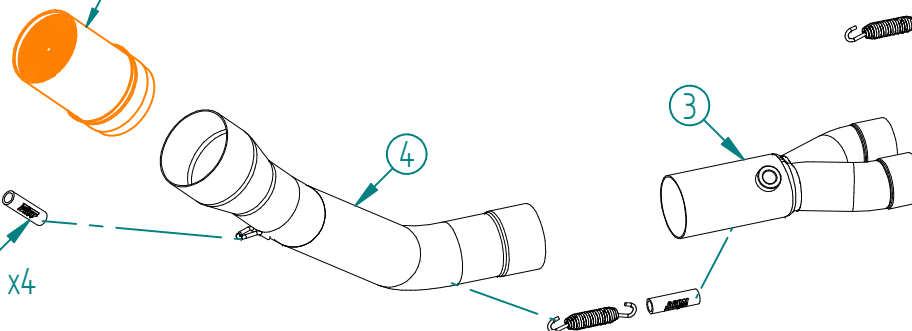

#	DESCRIPTION	PART NUMBER	QTY
1	Collettore #1 / Down pipe #1	9773Y061SEA	1
2	Collettore #2 / Down pipe #2	9773Y061SEB	1
3	Tubo di raccordo / Link pipe	9773Y061SEC	1
4	Tubo di raccordo / Link pipe	9773Y073SED	1
5	Silenziatore / Muffler db killer 50.DK.184.0	SR-1 350	1
6	Dado M8 flangiato / Flanged nut M8	50.73.393.1	1
7	Rondella M8 / Washer M8	50.73.419.1	1
8	Staffa / Bracket	50.SS.1260.0	1
9	Rondella in alluminio nera / Black aluminium washer	50.73.221.1	1
10	Vite M8x25 / Screw M8x25	50.73.064.1	1
11	Vite M8 x 16 / Screw M8 x 16	50.73.098.1	2
12	Rondella di sicurezza / Safety washer	50.73.604.1	2
13	Molla media / Mid-size spring	50.73.359.1	4
14	Tubo in gomma per molla / Rubber pipe for spring	50.73.210.1	4

**Catalytic Converter**  
Cod. ACC.045.A1

Optional for Y.073.LR1T - Y.073.LR1TB - Y.073.LR1XB  
Included in Y.073.KR1T - Y.073.KR1TB - Y.073.KR1XB

APPLICAZIONI / APPLICATIONS			
CODICE / CODE	SILENZIATORE / MUFFLER	NOTE	TUBO / PIPE
Y.073.LR1T	TITANIO (COPPA CARBONIO) / TITANIUM (CARBON CAP)	CATALYTIC CONVERTER NOT INCLUDED	INOX / ST. STEEL
Y.073.LR1TB	TITANIO NERO (COPPA CARBONIO) / BLACK TITANIUM (CARBON CAP)		
Y.073.LR1XB	INOX NERO (COPPA CARBONIO) / STEEL BLACK (CARBON CAP)		
Y.073.KR1T	TITANIO (COPPA CARBONIO) / TITANIUM (CARBON CAP)	CATALYTIC CONVERTER INCLUDED	
Y.073.KR1TB	TITANIO NERO (COPPA CARBONIO) / BLACK TITANIUM (CARBON CAP)		
Y.073.KR1XB	INOX NERO (COPPA CARBONIO) / STEEL BLACK (CARBON CAP)		