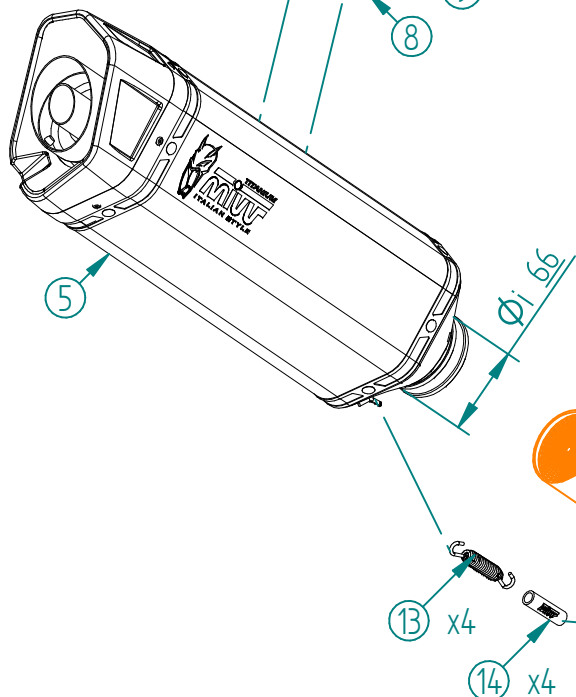

#	DESCRIPTION	PART NUMBER	QTY
1	Collettore #1 / Down pipe #1	9773Y061SEA	1
2	Collettore #2 / Down pipe #2	9773Y061SEB	1
3	Tubo di raccordo / Link pipe	9773Y061SEC	1
4	Tubo di raccordo / Link pipe	9773Y073SED	1
5	Silenziatore / Muffler db killer 50.DK.184.0	SR-1 350	1
6	Dado M8 flangiato / Flanged nut M8	50.73.393.1	1
7	Rondella M8 / Washer M8	50.73.419.1	1
8	Staffa / Bracket	50.SS.1260.0	1
9	Rondella in alluminio nera / Black aluminium washer	50.73.221.1	1
10	Vite M8x25 / Screw M8x25	50.73.064.1	1
11	Vite M8 x 16 / Screw M8 x 16	50.73.098.1	2
12	Rondella di sicurezza / Safety washer	50.73.604.1	2
13	Molla media / Mid-size spring	50.73.359.1	4
14	Tubo in gomma per molla / Rubber pipe for spring	50.73.210.1	4

**Catalytic Converter**  
Cod. ACC.045.A1

Optional for Y.073.LR1T - Y.073.LR1TB - Y.073.LR1XB  
Included in Y.073.KR1T - Y.073.KR1TB - Y.073.KR1XB

APPLICAZIONI / APPLICATIONS			
CODICE / CODE	SILENZIATORE / MUFFLER	NOTE	TUBO / PIPE
Y.073.LR1T	TITANIO (COPPA CARBONIO) / TITANIUM (CARBON CAP)	CATALYTIC CONVERTER NOT INCLUDED	INOX / ST. STEEL
Y.073.LR1TB	TITANIO NERO (COPPA CARBONIO) / BLACK TITANIUM (CARBON CAP)		
Y.073.LR1XB	INOX NERO (COPPA CARBONIO) / STEEL BLACK (CARBON CAP)		
Y.073.KR1T	TITANIO (COPPA CARBONIO) / TITANIUM (CARBON CAP)	CATALYTIC CONVERTER INCLUDED	
Y.073.KR1TB	TITANIO NERO (COPPA CARBONIO) / BLACK TITANIUM (CARBON CAP)		
Y.073.KR1XB	INOX NERO (COPPA CARBONIO) / STEEL BLACK (CARBON CAP)		

### OPTIONAL PARTS

Carter in carbonio - Carbon cover  
00.73.ACC.070.0