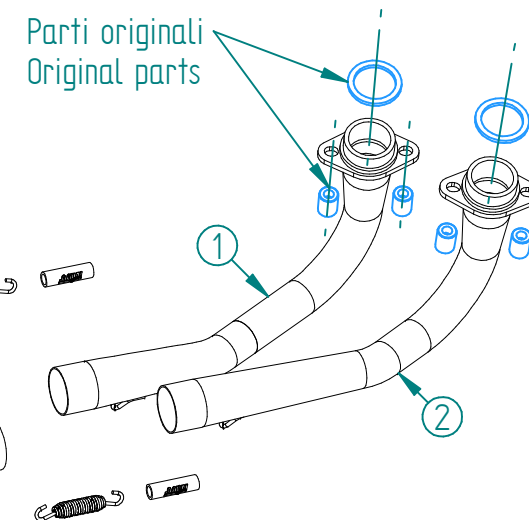

#	DESCRIPTION	PART NUMBER	QTY
1	Collettore #1 / Down pipe #1	9773Y061SEA	1
2	Collettore #2 / Down pipe #2	9773Y061SEB	1
3	Tubo di raccordo / Link pipe	9773Y061SEC	1
4	Tubo di raccordo / Link pipe	9773Y073SED	1
5	Silenziatore / Muffler db killer 50.DK.184.0	SR-1 350	1
6	Dado M8 flangiato / Flanged nut M8	50.73.393.1	1
7	Rondella M8 / Washer M8	50.73.419.1	1
8	Staffa / Bracket	50.SS.1260.0	1
9	Rondella in alluminio nera / Black aluminium washer	50.73.221.1	1
10	Vite M8x25 / Screw M8x25	50.73.064.1	1
11	Vite M8 x 16 / Screw M8 x 16	50.73.098.1	2
12	Rondella di sicurezza / Safety washer	50.73.604.1	2
13	Molla media / Mid-size spring	50.73.359.1	4
14	Tubo in gomma per molla / Rubber pipe for spring	50.73.210.1	4

**Catalytic Converter**  
Cod. ACC.045.A1

Optional for Y.073.LR1T - Y.073.LR1TB - Y.073.LR1XB  
Included in Y.073.KR1T - Y.073.KR1TB - Y.073.KR1XB

APPLICAZIONI / APPLICATIONS			
CODICE / CODE	SILENZIATORE / MUFFLER	NOTE	TUBO / PIPE
Y.073.LR1T	TITANIO (COPPA CARBONIO) / TITANIUM (CARBON CAP)	CATALYTIC CONVERTER NOT INCLUDED	INOX / ST. STEEL
Y.073.LR1TB	TITANIO NERO (COPPA CARBONIO) / BLACK TITANIUM (CARBON CAP)		
Y.073.LR1XB	INOX NERO (COPPA CARBONIO) / STEEL BLACK (CARBON CAP)		
Y.073.KR1T	TITANIO (COPPA CARBONIO) / TITANIUM (CARBON CAP)	CATALYTIC CONVERTER INCLUDED	
Y.073.KR1TB	TITANIO NERO (COPPA CARBONIO) / BLACK TITANIUM (CARBON CAP)		
Y.073.KR1XB	INOX NERO (COPPA CARBONIO) / STEEL BLACK (CARBON CAP)		

### OPTIONAL PARTS

Carter in carbonio - Carbon cover  
00.73.ACC.070.0