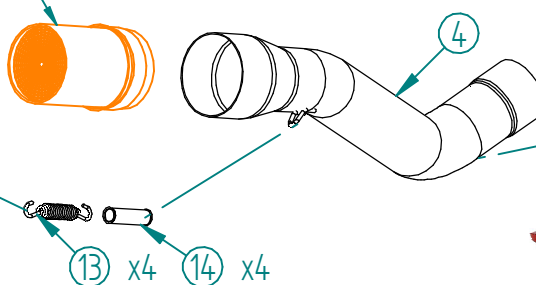

#	DESCRIPTION	PART NUMBER	QTY
1	Collettore #1 / Down pipe #1	9773Y061SEA	1
2	Collettore #2 / Down pipe #2	9773Y061SEB	1
3	Tubo di raccordo 2-1 / Link pipe 2-1	9773Y061SEC	1
4	Tubo di raccordo / Link pipe	9773Y061SED	1
5	Silenziatore / Muffler db killer 50.DK.184.0	SR-1 350	1
6	Dado M8 flangiato / Flanged nut M8	50.73.393.1	1
7	Rondella M8 / Washer M8	50.73.866.1	1
8	Vite M8 x 16 / Screw M8 x 16	50.73.098.1	2
9	Rondella di sicurezza / Safety washer	50.73.604.1	2
10	Vite M8x25 / Screw M8x25	50.73.064.1	1
11	Rondella in alluminio nera / Black aluminium washer	50.73.221.1	1
12	Staffa / Bracket	50.55.1260.0	1
13	Molla media / Mid-size spring	50.73.359.1	4
14	Gommino per molla / Rubber pipe	50.73.210.1	4
—	Distanziale alluminio / Aluminium spacer (foglio 2 / sheet 2)	50.55.977.1	
—	Vite M10x45 / Screw M10x45 (foglio 2 / sheet 2)	50.73.325.1	

Catalytic Converter
 Cod. ACC.045.A1
 Optional for Y.061.LR1T/ Y.061.LR1TB/ Y.061.LR1XB
 Included in Y.061.KR1T - Y.061.KR1TB - Y.061.KR1XB

APPLICAZIONI / APPLICATIONS			
CODICE / CODE	SILENZIATORE / MUFFLER	NOTE	TUBO / PIPE
Y.061.LR1T	TITANIO (COPPA CARBONIO) / TITANIUM (CARBON CAP)	CATALYTIC CONVERTER NOT INCLUDED	INOX / ST. STEEL
Y.061.LR1TB	TITANIO NERO (COPPA CARBONIO) / BLACK TITANIUM (CARBON CAP)		
Y.061.LR1XB	INOX NERO (COPPA CARBONIO) / STEEL BLACK (CARBON CAP)		
Y.061.KR1T	TITANIO (COPPA CARBONIO) / TITANIUM (CARBON CAP)	CATALYTIC CONVERTER INCLUDED	
Y.061.KR1TB	TITANIO NERO (COPPA CARBONIO) / BLACK TITANIUM (CARBON CAP)		
Y.061.KR1XB	INOX NERO (COPPA CARBONIO) / STEEL BLACK (CARBON CAP)		