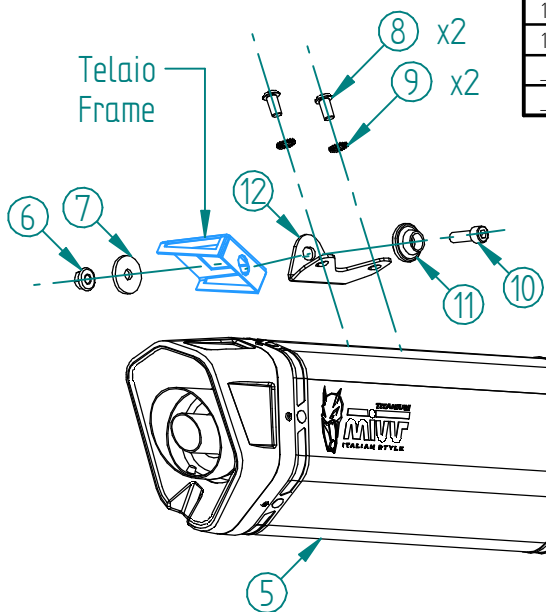

#	DESCRIPTION	PART NUMBER	QTY
1	Collettore #1 / Down pipe #1	9773Y061SEA	1
2	Collettore #2 / Down pipe #2	9773Y061SEB	1
3	Tubo di raccordo 2-1 / Link pipe 2-1	9773Y061SEC	1
4	Tubo di raccordo / Link pipe	9773Y061SED	1
5	Silenziatore / Muffler db killer 50.DK.184.0	SR-1 350	1
6	Dado M8 flangiato / Flanged nut M8	50.73.393.1	1
7	Rondella M8 / Washer M8	50.73.866.1	1
8	Vite M8 x 16 / Screw M8 x 16	50.73.098.1	2
9	Rondella di sicurezza / Safety washer	50.73.604.1	2
10	Vite M8x25 / Screw M8x25	50.73.064.1	1
11	Rondella in alluminio nera / Black aluminium washer	50.73.221.1	1
12	Staffa / Bracket	50.55.1260.0	1
13	Molla media / Mid-size spring	50.73.359.1	4
14	Gommino per molla / Rubber pipe	50.73.210.1	4
—	Distanziale alluminio / Aluminium spacer (foglio 2 / sheet 2)	50.55.977.1	
—	Vite M10x45 / Screw M10x45 (foglio 2 / sheet 2)	50.73.325.1	

Catalytic Converter
 Cod. ACC.045.A1
 Optional for Y.061.LR1T/ Y.061.LR1TB/ Y.061.LR1XB
 Included in Y.061.KR1T - Y.061.KR1TB - Y.061.KR1XB

APPLICAZIONI / APPLICATIONS			
CODICE / CODE	SILENZIATORE / MUFFLER	NOTE	TUBO / PIPE
Y.061.LR1T	TITANIO (COPPA CARBONIO) / TITANIUM (CARBON CAP)	CATALYTIC CONVERTER NOT INCLUDED	INOX / ST. STEEL
Y.061.LR1TB	TITANIO NERO (COPPA CARBONIO) / BLACK TITANIUM (CARBON CAP)		
Y.061.LR1XB	INOX NERO (COPPA CARBONIO) / STEEL BLACK (CARBON CAP)		
Y.061.KR1T	TITANIO (COPPA CARBONIO) / TITANIUM (CARBON CAP)	CATALYTIC CONVERTER INCLUDED	
Y.061.KR1TB	TITANIO NERO (COPPA CARBONIO) / BLACK TITANIUM (CARBON CAP)		
Y.061.KR1XB	INOX NERO (COPPA CARBONIO) / STEEL BLACK (CARBON CAP)		