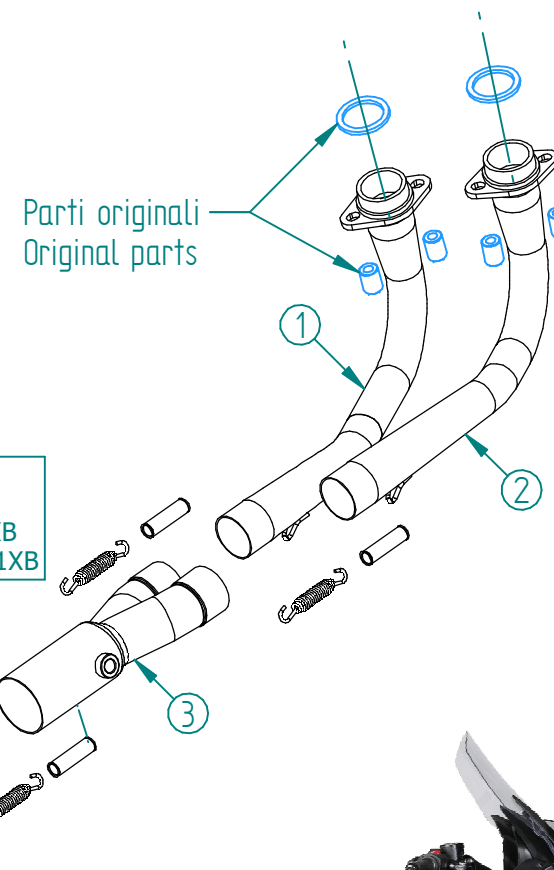

#	DESCRIPTION	PART NUMBER	QTY
1	Collettore #1 / Down pipe #1	9773Y061SEA	1
2	Collettore #2 / Down pipe #2	9773Y061SEB	1
3	Tubo di raccordo 2-1 / Link pipe 2-1	9773Y061SEC	1
4	Tubo di raccordo / Link pipe	9773Y061SED	1
5	Silenziatore / Muffler db killer 50.DK.184.0	SR-1 350	1
6	Dado M8 flangiato / Flanged nut M8	50.73.393.1	1
7	Rondella M8 / Washer M8	50.73.866.1	1
8	Vite M8 x 16 / Screw M8 x 16	50.73.098.1	2
9	Rondella di sicurezza / Safety washer	50.73.604.1	2
10	Vite M8x25 / Screw M8x25	50.73.064.1	1
11	Rondella in alluminio nera / Black aluminium washer	50.73.221.1	1
12	Staffa / Bracket	50.55.1260.0	1
13	Molla media / Mid-size spring	50.73.359.1	4
14	Gommino per molla / Rubber pipe	50.73.210.1	4
—	Distanziale alluminio / Aluminium spacer (foglio 2 / sheet 2)	50.55.977.1	
—	Vite M10x45 / Screw M10x45 (foglio 2 / sheet 2)	50.73.325.1	

Catalytic Converter
 Cod. ACC.045.A1
 Optional for Y.061.LR1T/ Y.061.LR1TB/ Y.061.LR1XB
 Included in Y.061.KR1T - Y.061.KR1TB - Y.061.KR1XB

APPLICAZIONI / APPLICATIONS			
CODICE / CODE	SILENZIATORE / MUFFLER	NOTE	TUBO / PIPE
Y.061.LR1T	TITANIO (COPPA CARBONIO) / TITANIUM (CARBON CAP)	CATALYTIC CONVERTER NOT INCLUDED	INOX / ST. STEEL
Y.061.LR1TB	TITANIO NERO (COPPA CARBONIO) / BLACK TITANIUM (CARBON CAP)		
Y.061.LR1XB	INOX NERO (COPPA CARBONIO) / STEEL BLACK (CARBON CAP)		
Y.061.KR1T	TITANIO (COPPA CARBONIO) / TITANIUM (CARBON CAP)	CATALYTIC CONVERTER INCLUDED	
Y.061.KR1TB	TITANIO NERO (COPPA CARBONIO) / BLACK TITANIUM (CARBON CAP)		
Y.061.KR1XB	INOX NERO (COPPA CARBONIO) / STEEL BLACK (CARBON CAP)		