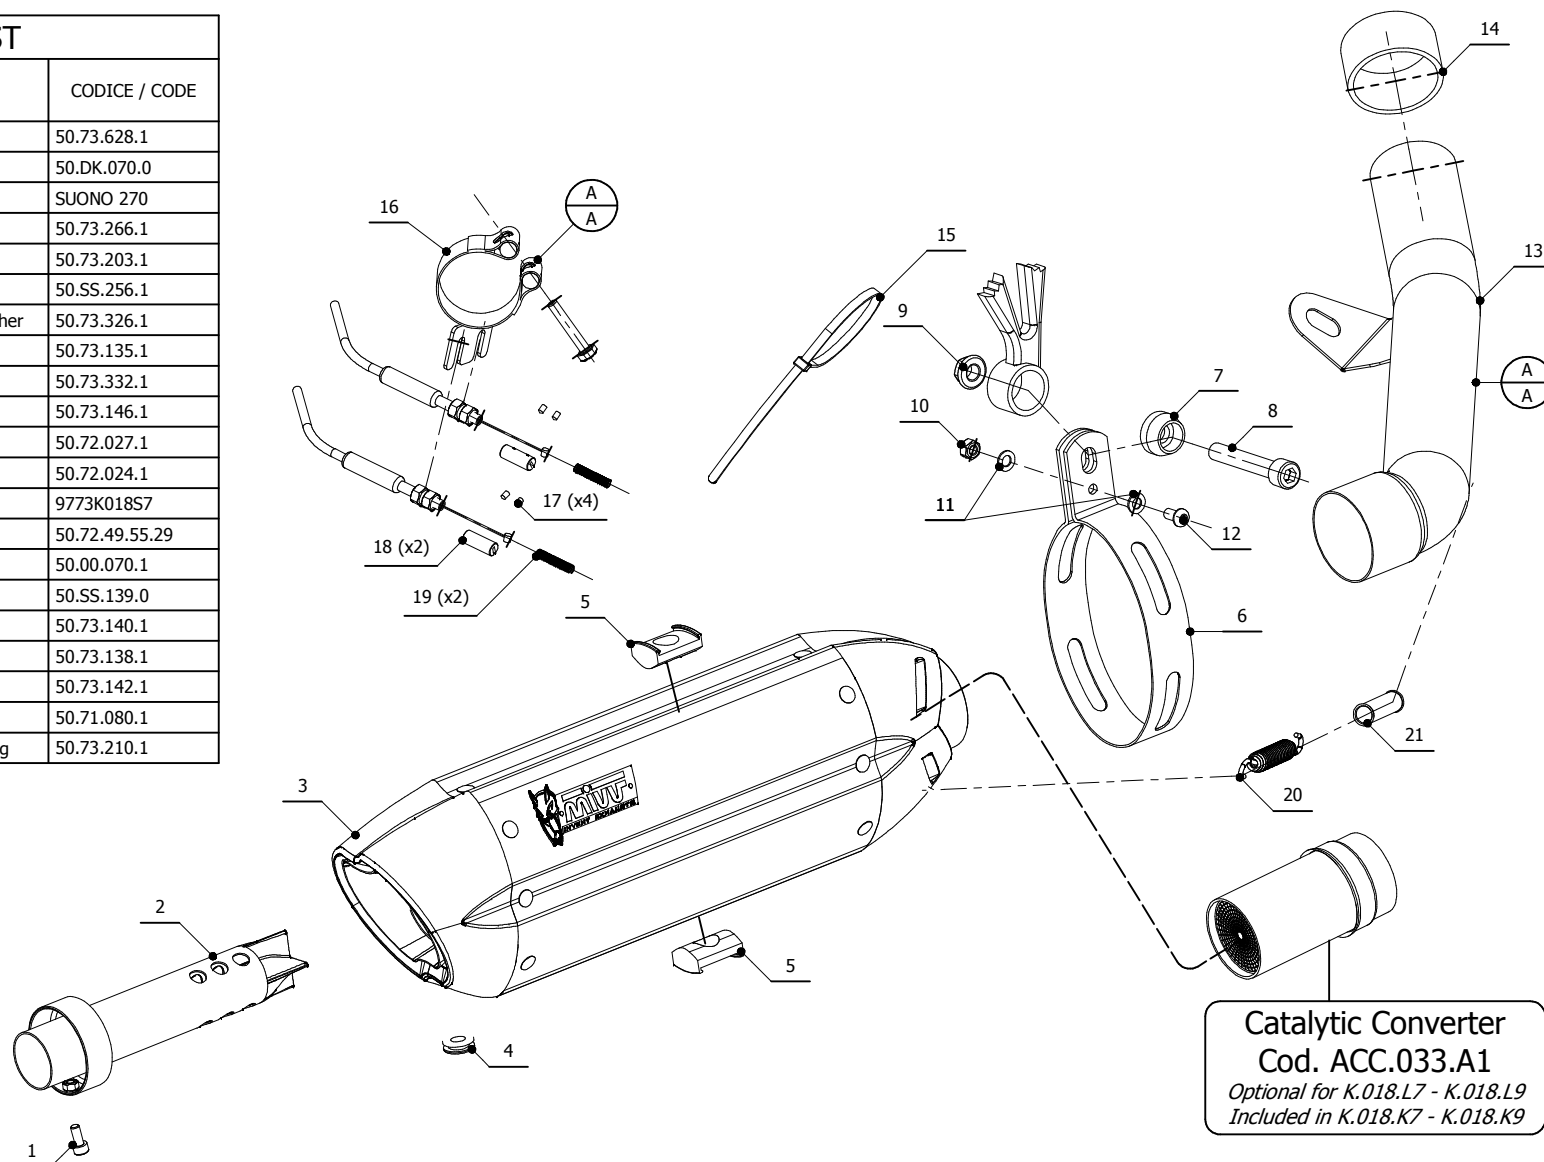

**MODEL** KAWASAKI Z 750

**YEAR** 2007- 2014

**LINE** SLIP ON

**MUFFLER** SUONO

**SCHEMATIC**

**ELENCO PARTI / PARTS LIST**

#	QTÀ / QTY	DESCRIZIONE / DESCRIPTION	CODICE / CODE
1	1	Vite M5x12 / Screw M5 x 12	50.73.628.1
2	1	DB killer / DB killer	50.DK.070.0
3	1	Silenziatore / Muffler	SUONO 270
4	1	Tappo in gomma / Rubber stopper	50.73.266.1
5	2	Tassello grande / Rubber big block	50.73.203.1
6	1	Staffa in carbonio / Carbon fiber bracket	50.SS.256.1
7	1	Rondella in alluminio nera / Black aluminium washer	50.73.326.1
8	1	Vite M10x60 / Screw M10x60	50.73.135.1
9	1	Dado M10 flangiato / Flanged nut M10	50.73.332.1
10	1	Dado M6 / Nut M6	50.73.146.1
11	2	Rondella M6 / Washer M6	50.72.027.1
12	1	Vite M6 x 12 / Screw M6 x 12	50.72.024.1
13	1	Tubo di raccordo / Link pipe	9773K018S7
14	1	Guarnizione in grafite / Graphite bush	50.72.49.55.29
15	1	Fascette in nylon / Nylon clamp	50.00.070.1
16	1	Fascetta passacavi / fairlead clamp	50.SS.139.0
17	4	Grani M3 / Grub screws M3	50.73.140.1
18	2	Morsetti in alluminio / Aluminium clamps	50.73.138.1
19	2	Molla / Spring	50.73.142.1
20	1	Molla lunga / Long spring	50.71.080.1
21	1	Tubo in gomma per molla / Rubber pipe for spring	50.73.210.1

**Catalytic Converter**  
**Cod. ACC.033.A1**  
*Optional for K.018.L7 - K.018.L9*  
*Included in K.018.K7 - K.018.K9*

**APPLICAZIONI / APPLICATIONS**

CODICE / CODE	SILENZIATORE / MUFFLER	TUBO / PIPE	FASCETTA / CLAMP	NOTE
K.018.L7 K.018.L9	INOX (COPPE CARBONIO) / ST. STEEL (CARBON CAPS) CARBONIO (COPPE CARBONIO) / CARBON (CARBON CAPS)	INOX / ST. STEEL	CARBONIO / CARBON FIBER	CATALYTIC CONVERTER NOT INCLUDED
K.018.K7 K.018.K9	INOX (COPPE CARBONIO) / ST. STEEL (CARBON CAPS) CARBONIO (COPPE CARBONIO) / CARBON (CARBON CAPS)	INOX / ST. STEEL	CARBONIO / CARBON FIBER	CATALYTIC CONVERTER INCLUDED