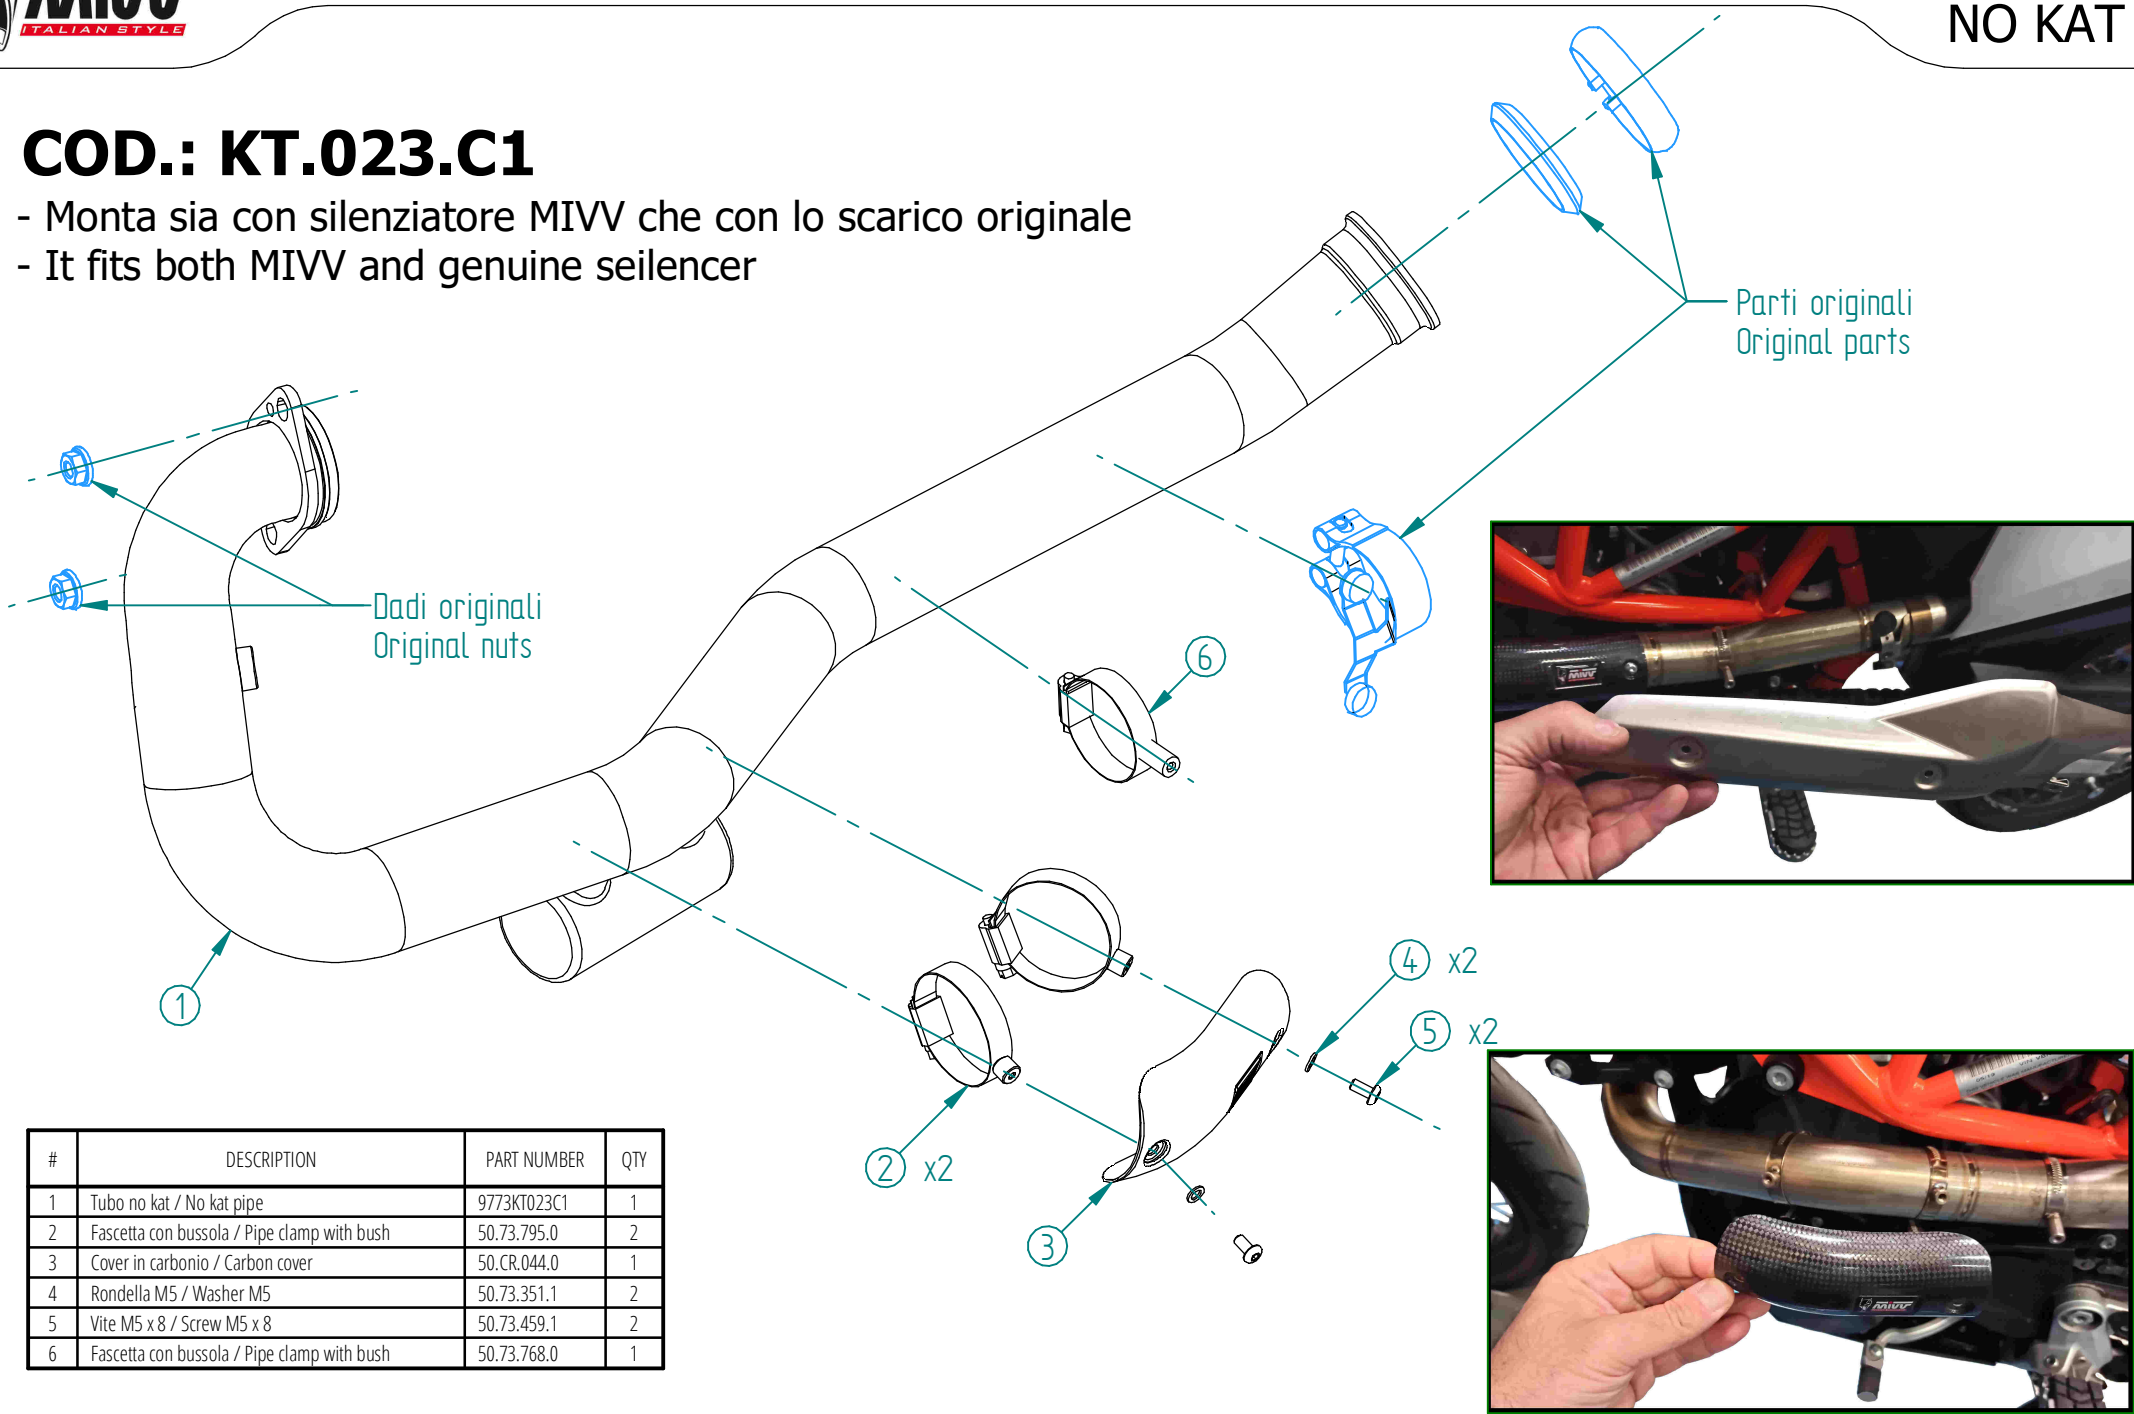

# COD.: KT.023.C1

- Monta sia con silenziatore MIVV che con lo scarico originale
- It fits both MIVV and genuine seilencer

#	DESCRIPTION	PART NUMBER	QTY
1	Tubo no kat / No kat pipe	9773KT023C1	1
2	Fascetta con bussola / Pipe clamp with bush	50.73.795.0	2
3	Cover in carbonio / Carbon cover	50.CR.044.0	1
4	Rondella M5 / Washer M5	50.73.351.1	2
5	Vite M5 x 8 / Screw M5 x 8	50.73.459.1	2
6	Fascetta con bussola / Pipe clamp with bush	50.73.768.0	1