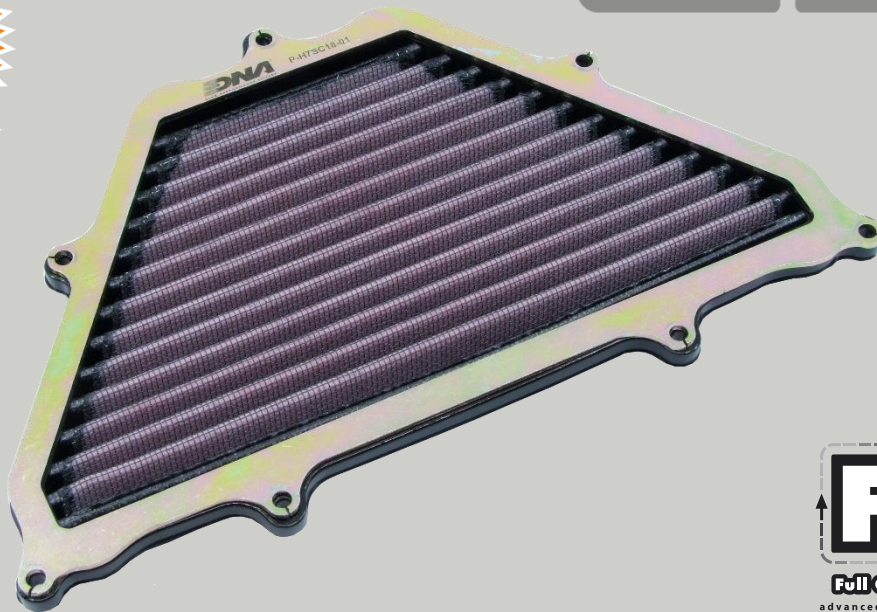

Dear Business Partners and Friends,

We proudly announce the official release of the
DNA High Performance Air Filter **P-H7SC18-01**
for the following HONDA model:

✓ X-ADV 750 18'-19'

- This filter features DNA®'s advanced FCd (Full Contour design).
- A perfect airtight sealing and trouble free filter installation for the user is guaranteed.
- A specially made supporting frame is included with the DNA filter.
- Installation of this new DNA Air filter is very easy; simply follow the installation instructions included in the workshop manual
- The filtering efficiency¹ is extremely high at 98-99% filtering efficiency (ISO 5011), with 4 layers of DNA® Cotton.
- The flow of this new DNA filter is +91.54% more than the stock filter!
- DNA air filter flow: **149.60 CFM**
(Cubic feet per minute) @1,5"H₂O corrected @ 25degrees Celsius
- HONDA stock filter's flow: **78.10 CFM**
(Cubic feet per minute) @1,5"H₂O corrected @ 25degrees Celsius
- This DNA® filter is designed as a High Flow Air filter for:
'Road use & Off-road use'.

HONDA

X-ADV 750 18'-19'

DNA PART N°:

P-H7SC18-01

STOCK FILTER'S AIR FLOW

78.10 CFM ✓

DNA® FILTER'S AIR FLOW

149.60 CFM ✓

DNA® INCREASED AIR FLOW

+91.54% ✓

DNA® FILTERING EFFICIENCY

98-99% ✓

1 Filtering efficiency is the amount of "dirt" the filter can maintain (stop) and protect the engine efficiently. For example the DNA® Filter for every 100 grams of dirt that it will receive, it will hold 98-99 grams, this applies even to fine dirt as small as 5 microns.

HONDA

X-ADV 750 18'-19'

P-H7SC18-01

MSRP 72.50€

For Distributor and dealer pricing please contact our sales department.
High resolution photos and flow graphs are available upon request.

**DNA®
INCREASED
AIR FLOW**