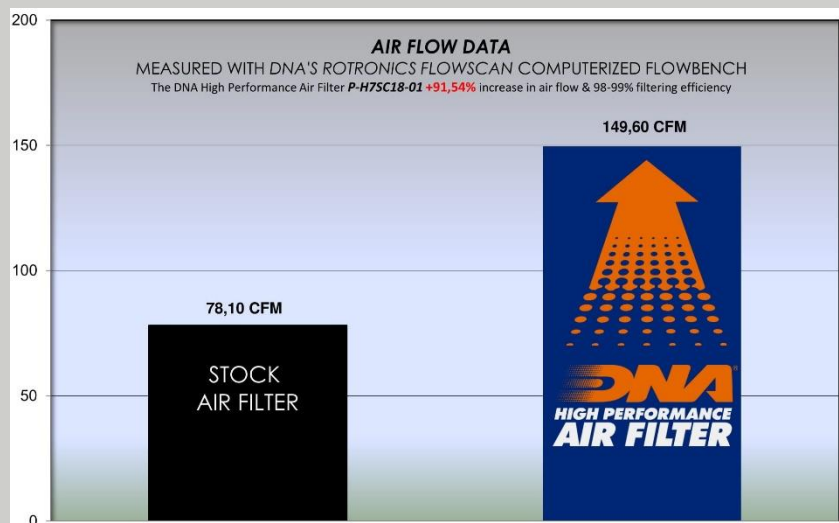

**DNA®
INCREASED
AIR FLOW**

+91.54%