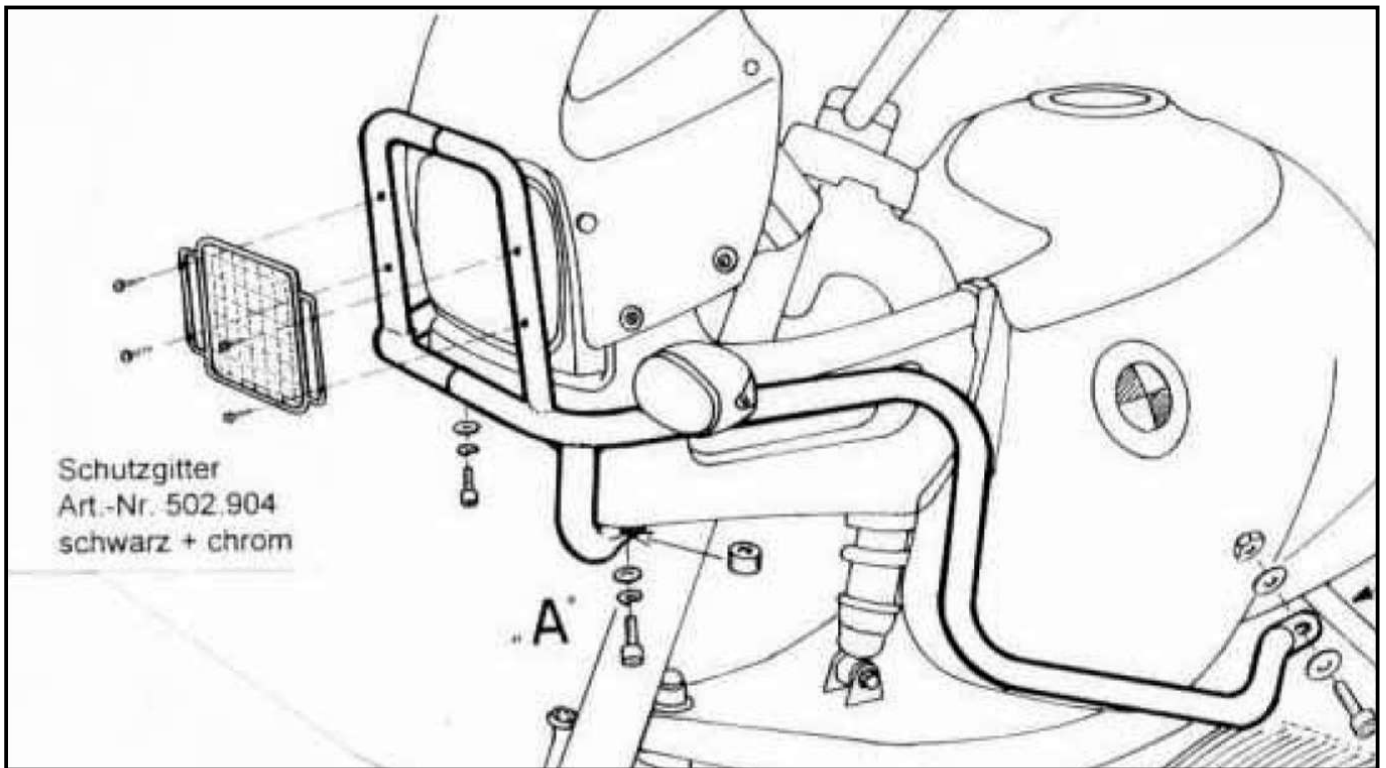

Assembling instructions

Kit

1x Headlight grilles
4x self-tapping screws

Fastening of the grilles:
position at the crash bar, mark the fixing points and
drill. To fix, use the self-tapping screws.

Notice:

Mountable only in connection with our
engine/tank guard 502903.