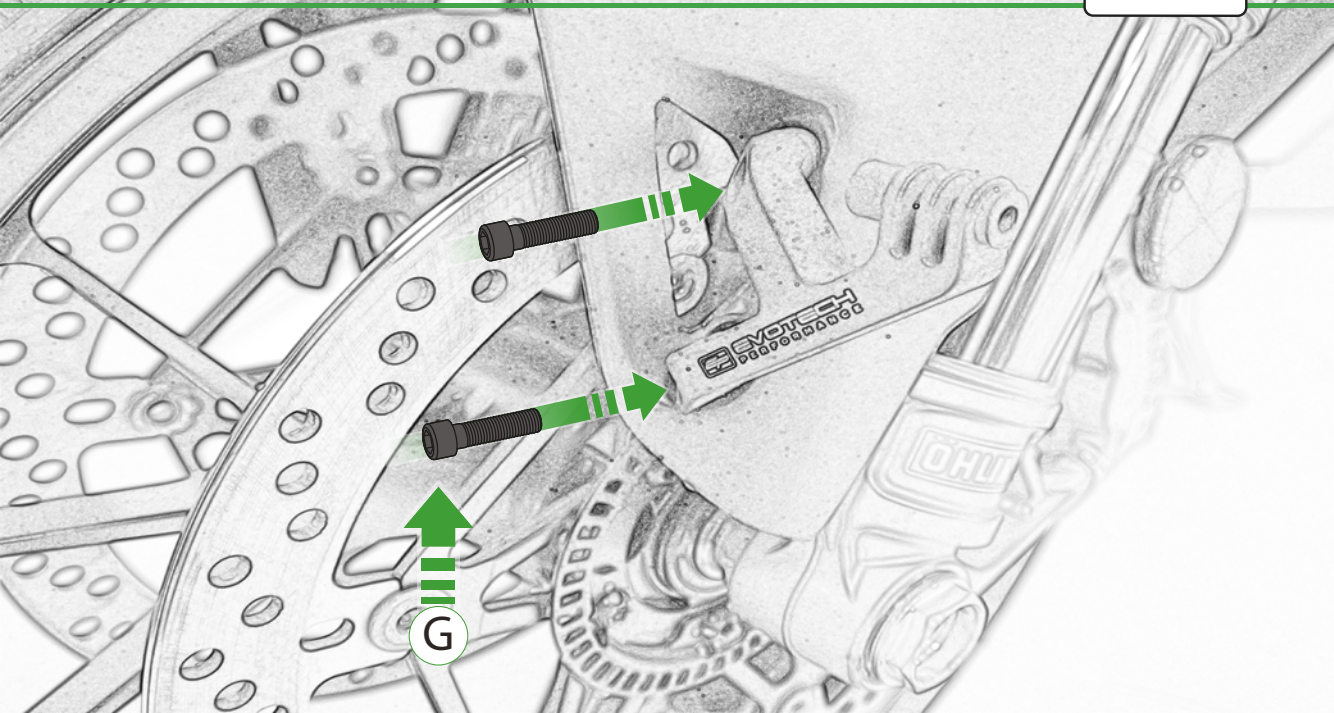

## Kit Contents

- (A) 1 x Thumb Screw
- (B) 1 x Camera Bracket
- (C) 1 x M5 Washer
- (D) 1 x M5 x 30mm Caphead
- (E) 1 x O-Ring
- (F) 1 x Thumb Screw Spacer
- (G) 2 x M6 x 25 Caphead Bolts

EVOTECH<sup>®</sup>  
P E R F O R M A N C E

The same Instructions apply to  
nearside (L/Hand)  
Offside(R/Hand) Brackets

B