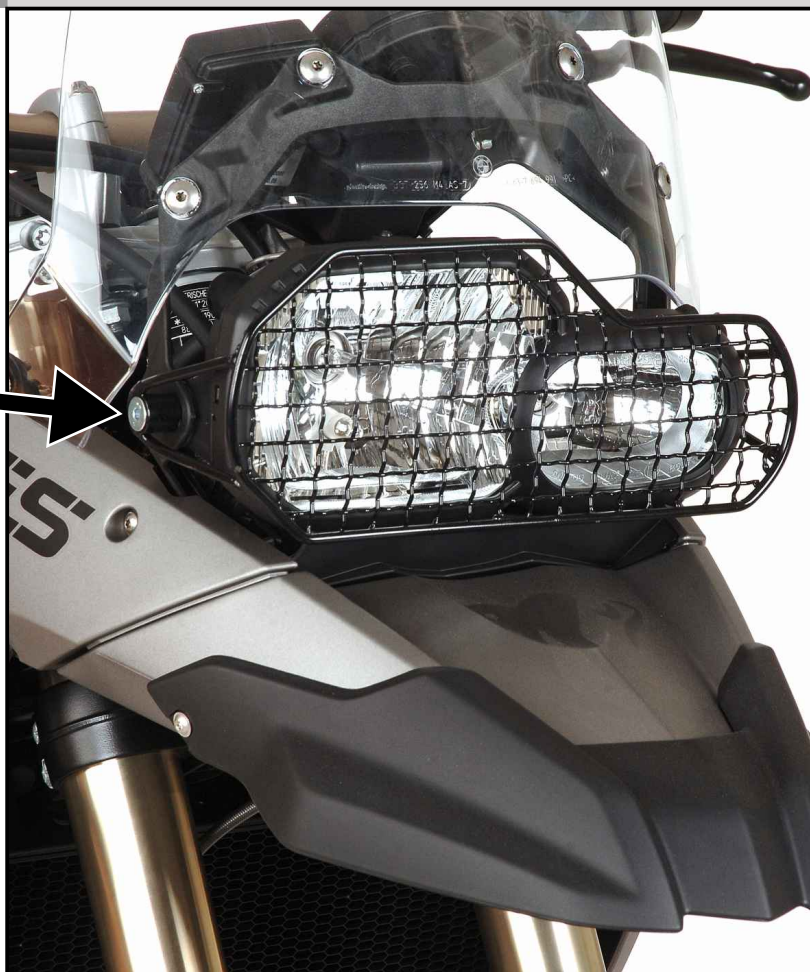

Assembling instructions

The headlight grill will be fixed at the original fixing points of the headlight. Unscrew the marked original screws at the left and the right side and fix the headlight grille with the flange screws M8 x 35.

Screws should be tightened to the torque 6 Nm !