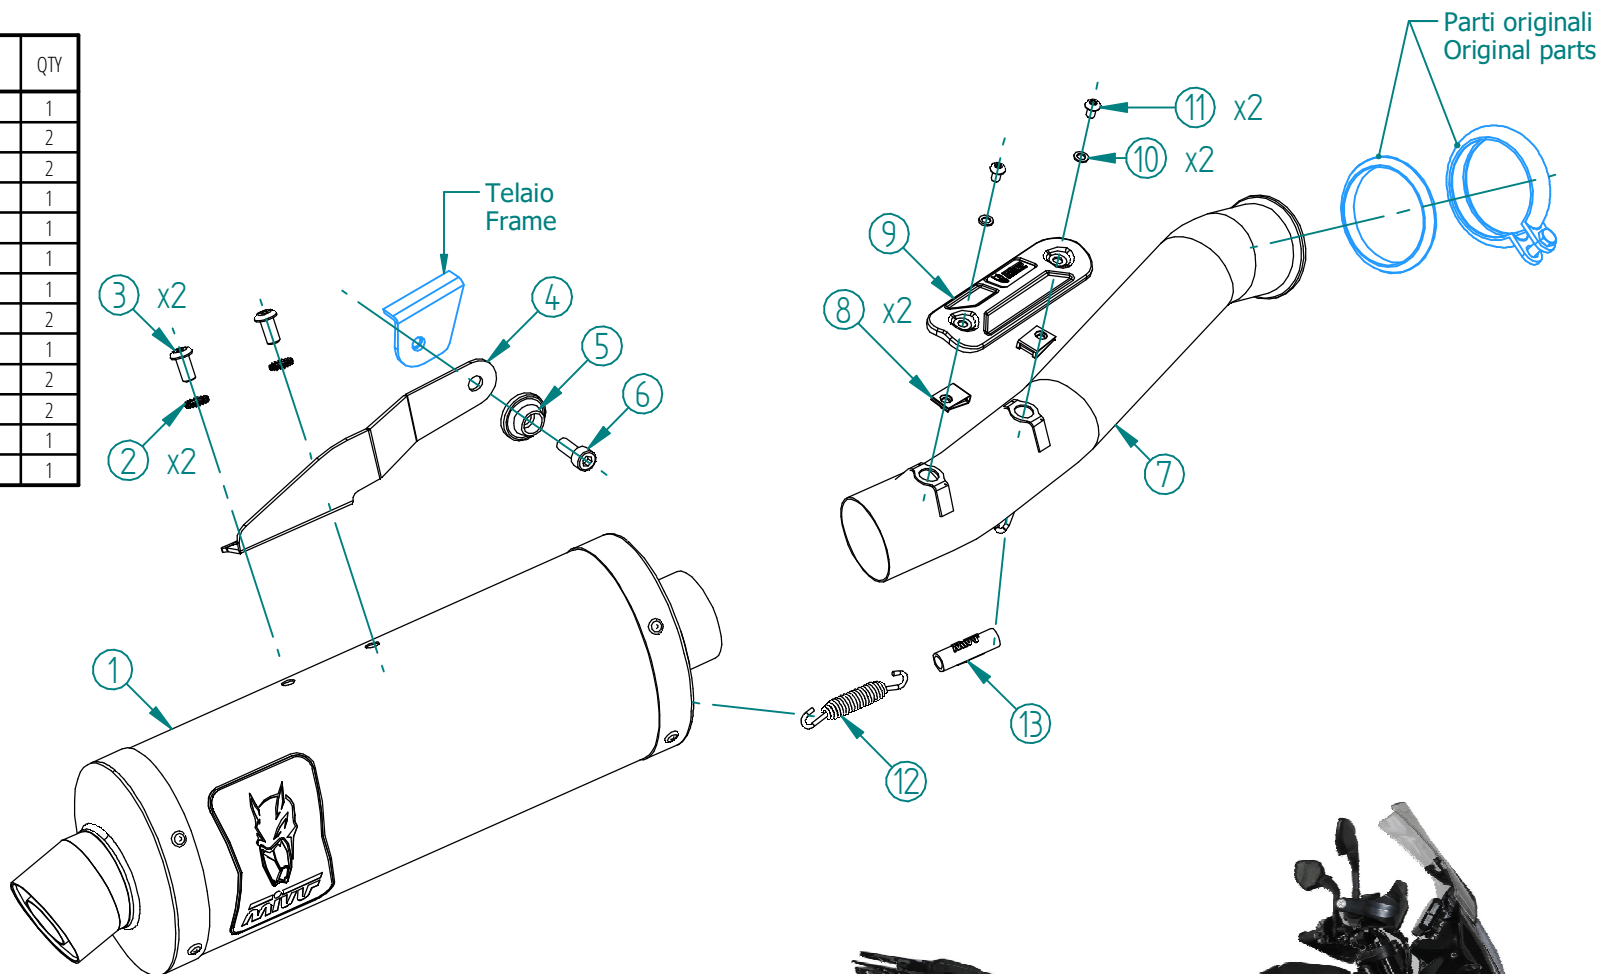

#	DESCRIPTION	PART NUMBER	QTY
1	Silenziatore / Muffler dB killer 50.DK.020.0	DAKAR 360	1
2	Rondella di sicurezza / Safety washer	50.73.604.1	2
3	Vite M8 x 16 / Screw M8 x 16	50.73.098.1	2
4	Staffa / Bracket	50.SS.1413.0	1
5	Rondella in alluminio nera / Black aluminium washer	50.73.221.1	1
6	Vite M8x20 / Screw M8x20	50.73.894.1	1
7	Tubo di raccordo / Link pipe	9773KT021SE	1
8	Dado rapido M5 / M5 cage nut	50.73.674.1	2
9	Cover in carbonio / Carbon cover	50.CR.047.0	1
10	Rondella M5 / Washer M5	50.73.351.1	2
11	Vite M5 x 8 / Screw M5 x 8	50.73.233.1	2
12	Molla media / Mid-size spring	50.73.359.1	1
13	Tubo in gomma per molla / Rubber pipe for spring	50.73.210.1	1

OPTIONAL PARTS

Tubo no kat - No kat pipe
KT.020.C1

Monta sia con silenziatore MIVV che con lo scarico originale
It fits both MIVV and genuine silencer

Carter in alluminio - Aluminium cover
00.73.ACC.069.0