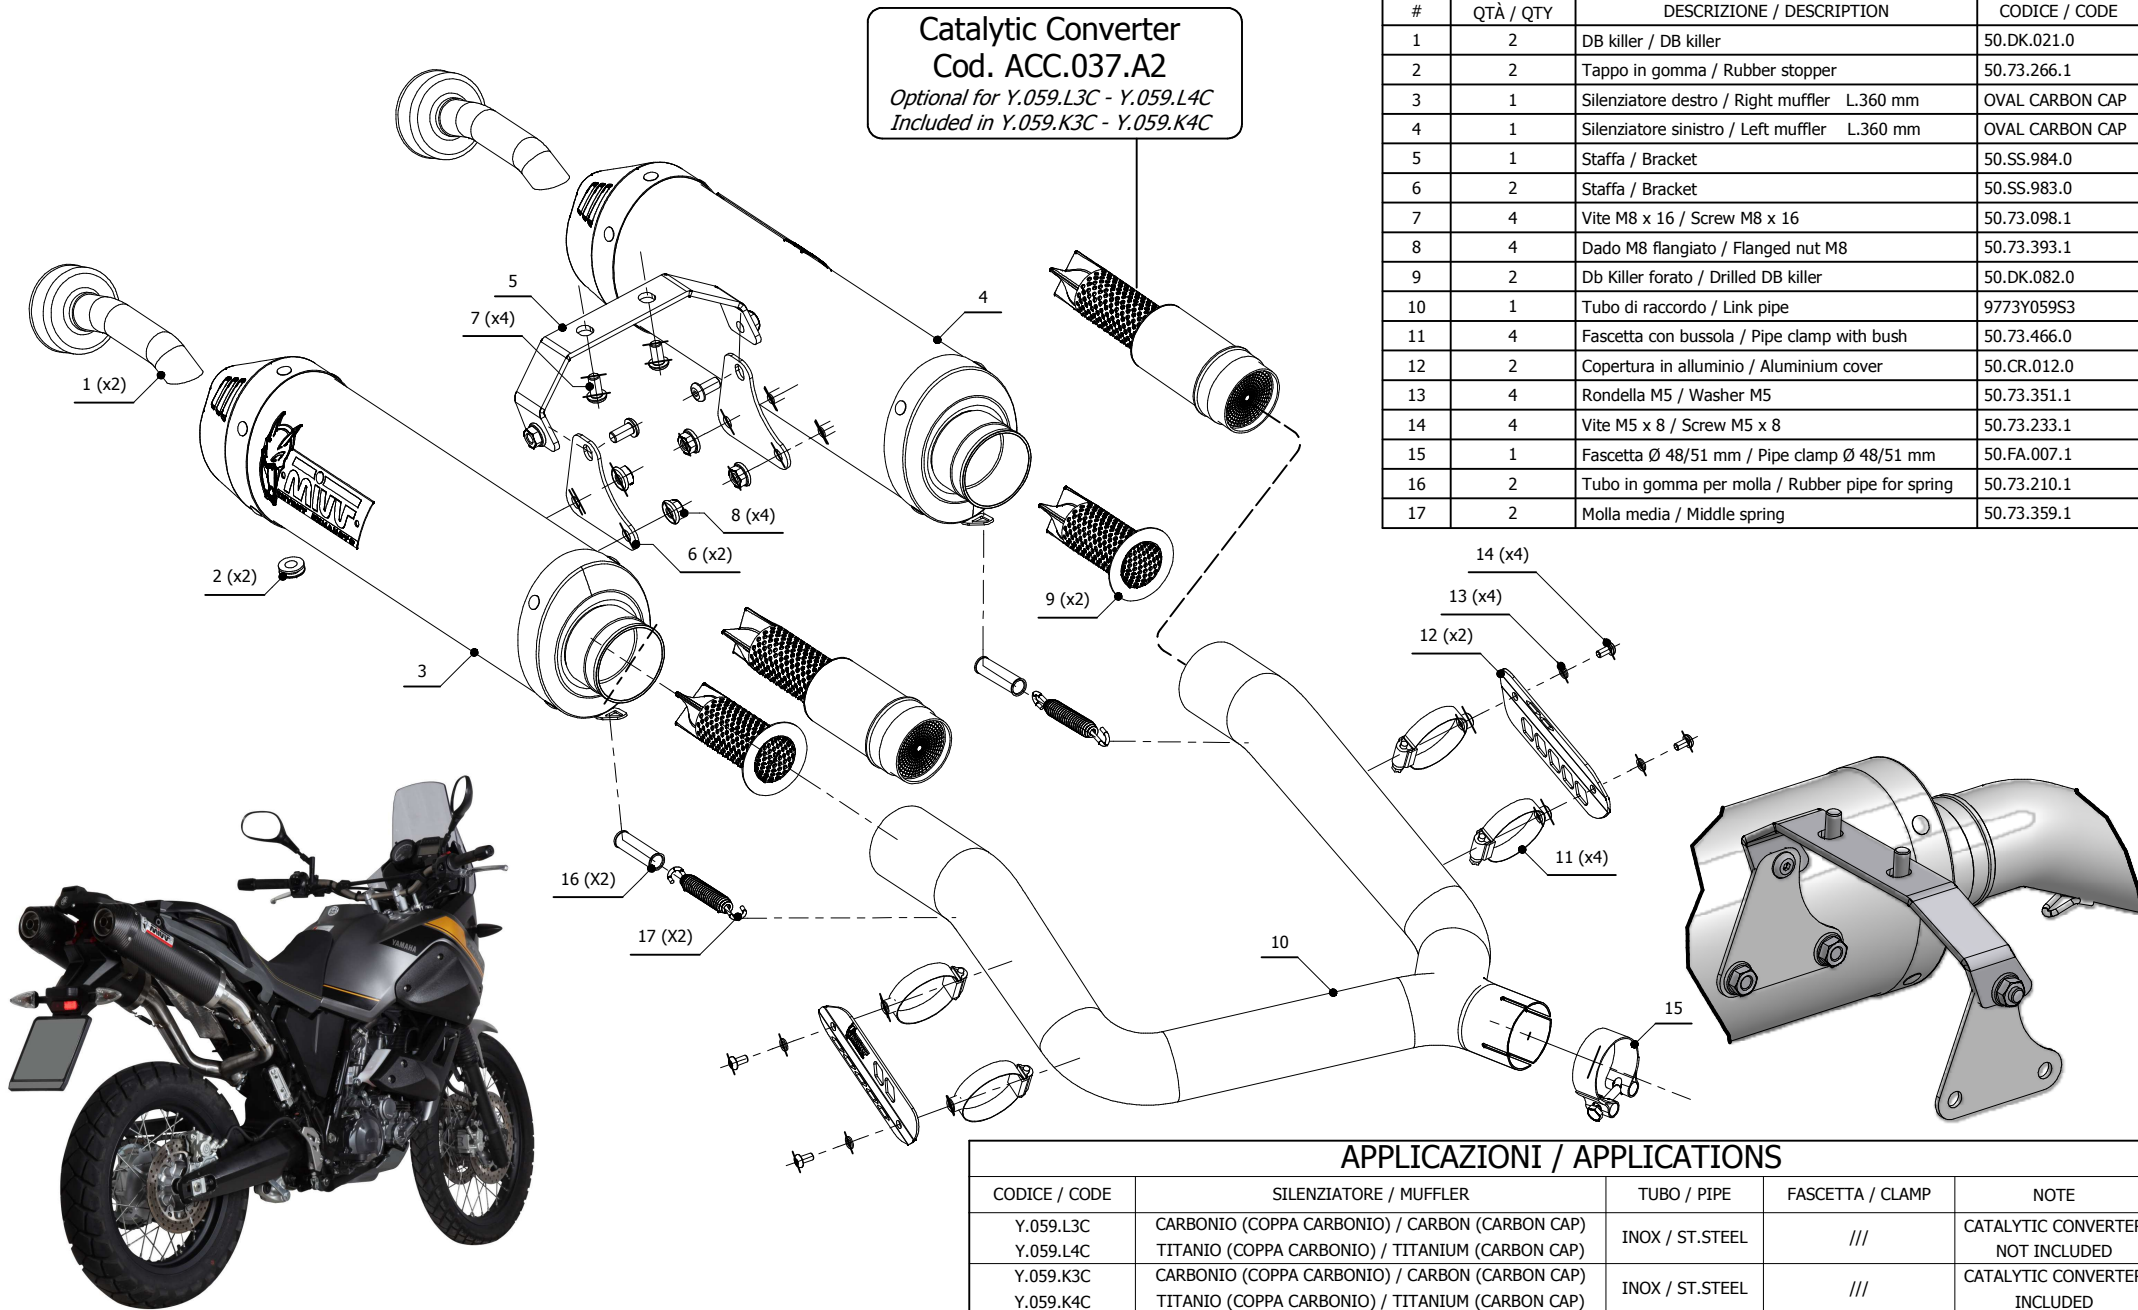

**MODEL** YAMAHA XT 660 Z TENERE'

**YEAR** 2008 - 2016

**LINE** SLIP ON

**MUFFLER** OVAL CARBON CAP

**SCHEMATIC**

**ELENCO PARTI / PARTS LIST**

#	QTÀ / QTY	DESCRIZIONE / DESCRIPTION	CODICE / CODE
1	2	DB killer / DB killer	50.DK.021.0
2	2	Tappo in gomma / Rubber stopper	50.73.266.1
3	1	Silenziatore destro / Right muffler L.360 mm	OVAL CARBON CAP
4	1	Silenziatore sinistro / Left muffler L.360 mm	OVAL CARBON CAP
5	1	Staffa / Bracket	50.SS.984.0
6	2	Staffa / Bracket	50.SS.983.0
7	4	Vite M8 x 16 / Screw M8 x 16	50.73.098.1
8	4	Dado M8 flangiato / Flanged nut M8	50.73.393.1
9	2	Db Killer forato / Drilled DB killer	50.DK.082.0
10	1	Tubo di raccordo / Link pipe	9773Y059S3
11	4	Fascetta con bussola / Pipe clamp with bush	50.73.466.0
12	2	Copertura in alluminio / Aluminium cover	50.CR.012.0
13	4	Rondella M5 / Washer M5	50.73.351.1
14	4	Vite M5 x 8 / Screw M5 x 8	50.73.233.1
15	1	Fascetta Ø 48/51 mm / Pipe clamp Ø 48/51 mm	50.FA.007.1
16	2	Tubo in gomma per molla / Rubber pipe for spring	50.73.210.1
17	2	Molla media / Middle spring	50.73.359.1

**APPLICAZIONI / APPLICATIONS**

CODICE / CODE	SILENZIATORE / MUFFLER	TUBO / PIPE	FASCETTA / CLAMP	NOTE
Y.059.L3C	CARBONIO (COPPA CARBONIO) / CARBON (CARBON CAP)	INOX / ST.STEEL	///	CATALYTIC CONVERTER NOT INCLUDED
Y.059.L4C	TITANIO (COPPA CARBONIO) / TITANIUM (CARBON CAP)	INOX / ST.STEEL	///	CATALYTIC CONVERTER NOT INCLUDED
Y.059.K3C	CARBONIO (COPPA CARBONIO) / CARBON (CARBON CAP)	INOX / ST.STEEL	///	CATALYTIC CONVERTER INCLUDED
Y.059.K4C	TITANIO (COPPA CARBONIO) / TITANIUM (CARBON CAP)	INOX / ST.STEEL	///	CATALYTIC CONVERTER INCLUDED