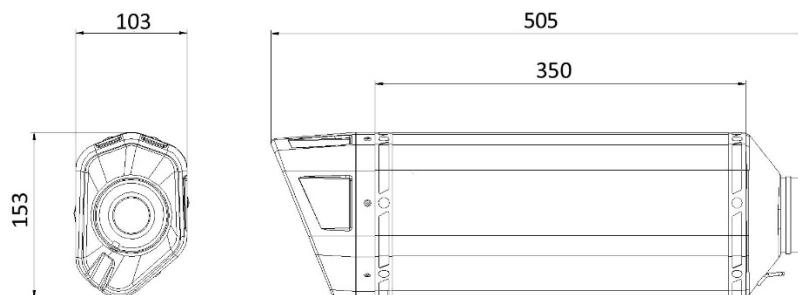

# Technical specifications

### Characteristics

Body material	Black steel
Front end cap material	Stainless steel
Rear end cap material	Carbon
Material of the inside of the silencer	Stainless steel
Link pipe material	Stainless steel
Type of attachment to the frame	Stainless steel screwed bracket
Total body length (mm)	350 mm
Internal diameter of the silencer coupling (mm)	Ø 66
Presence of dB-Killer	Yes
Silencer weight	2,5 kg