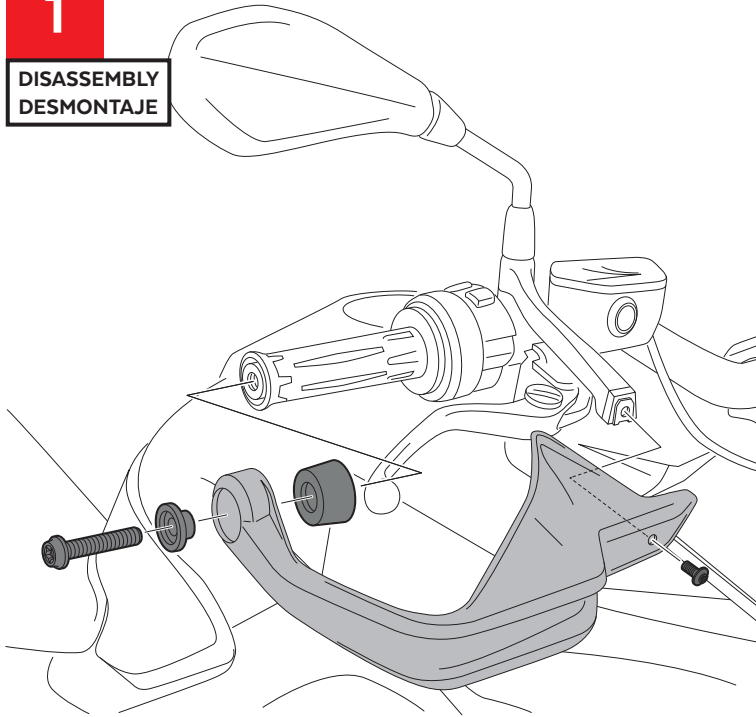

BMW

F750GS/F800GS ADV/F850GS/F850GS ADV/F900R/F900XR
S1000XR/R1200GS/R1200GS ADV/R1250GS/R1250GS ADV

INSTRUCCIONES DE MONTAJE - MOUNTING INSTRUCTIONS - MONTAGEANLEITUNG

1

DISASSEMBLY
DESMONTAJE